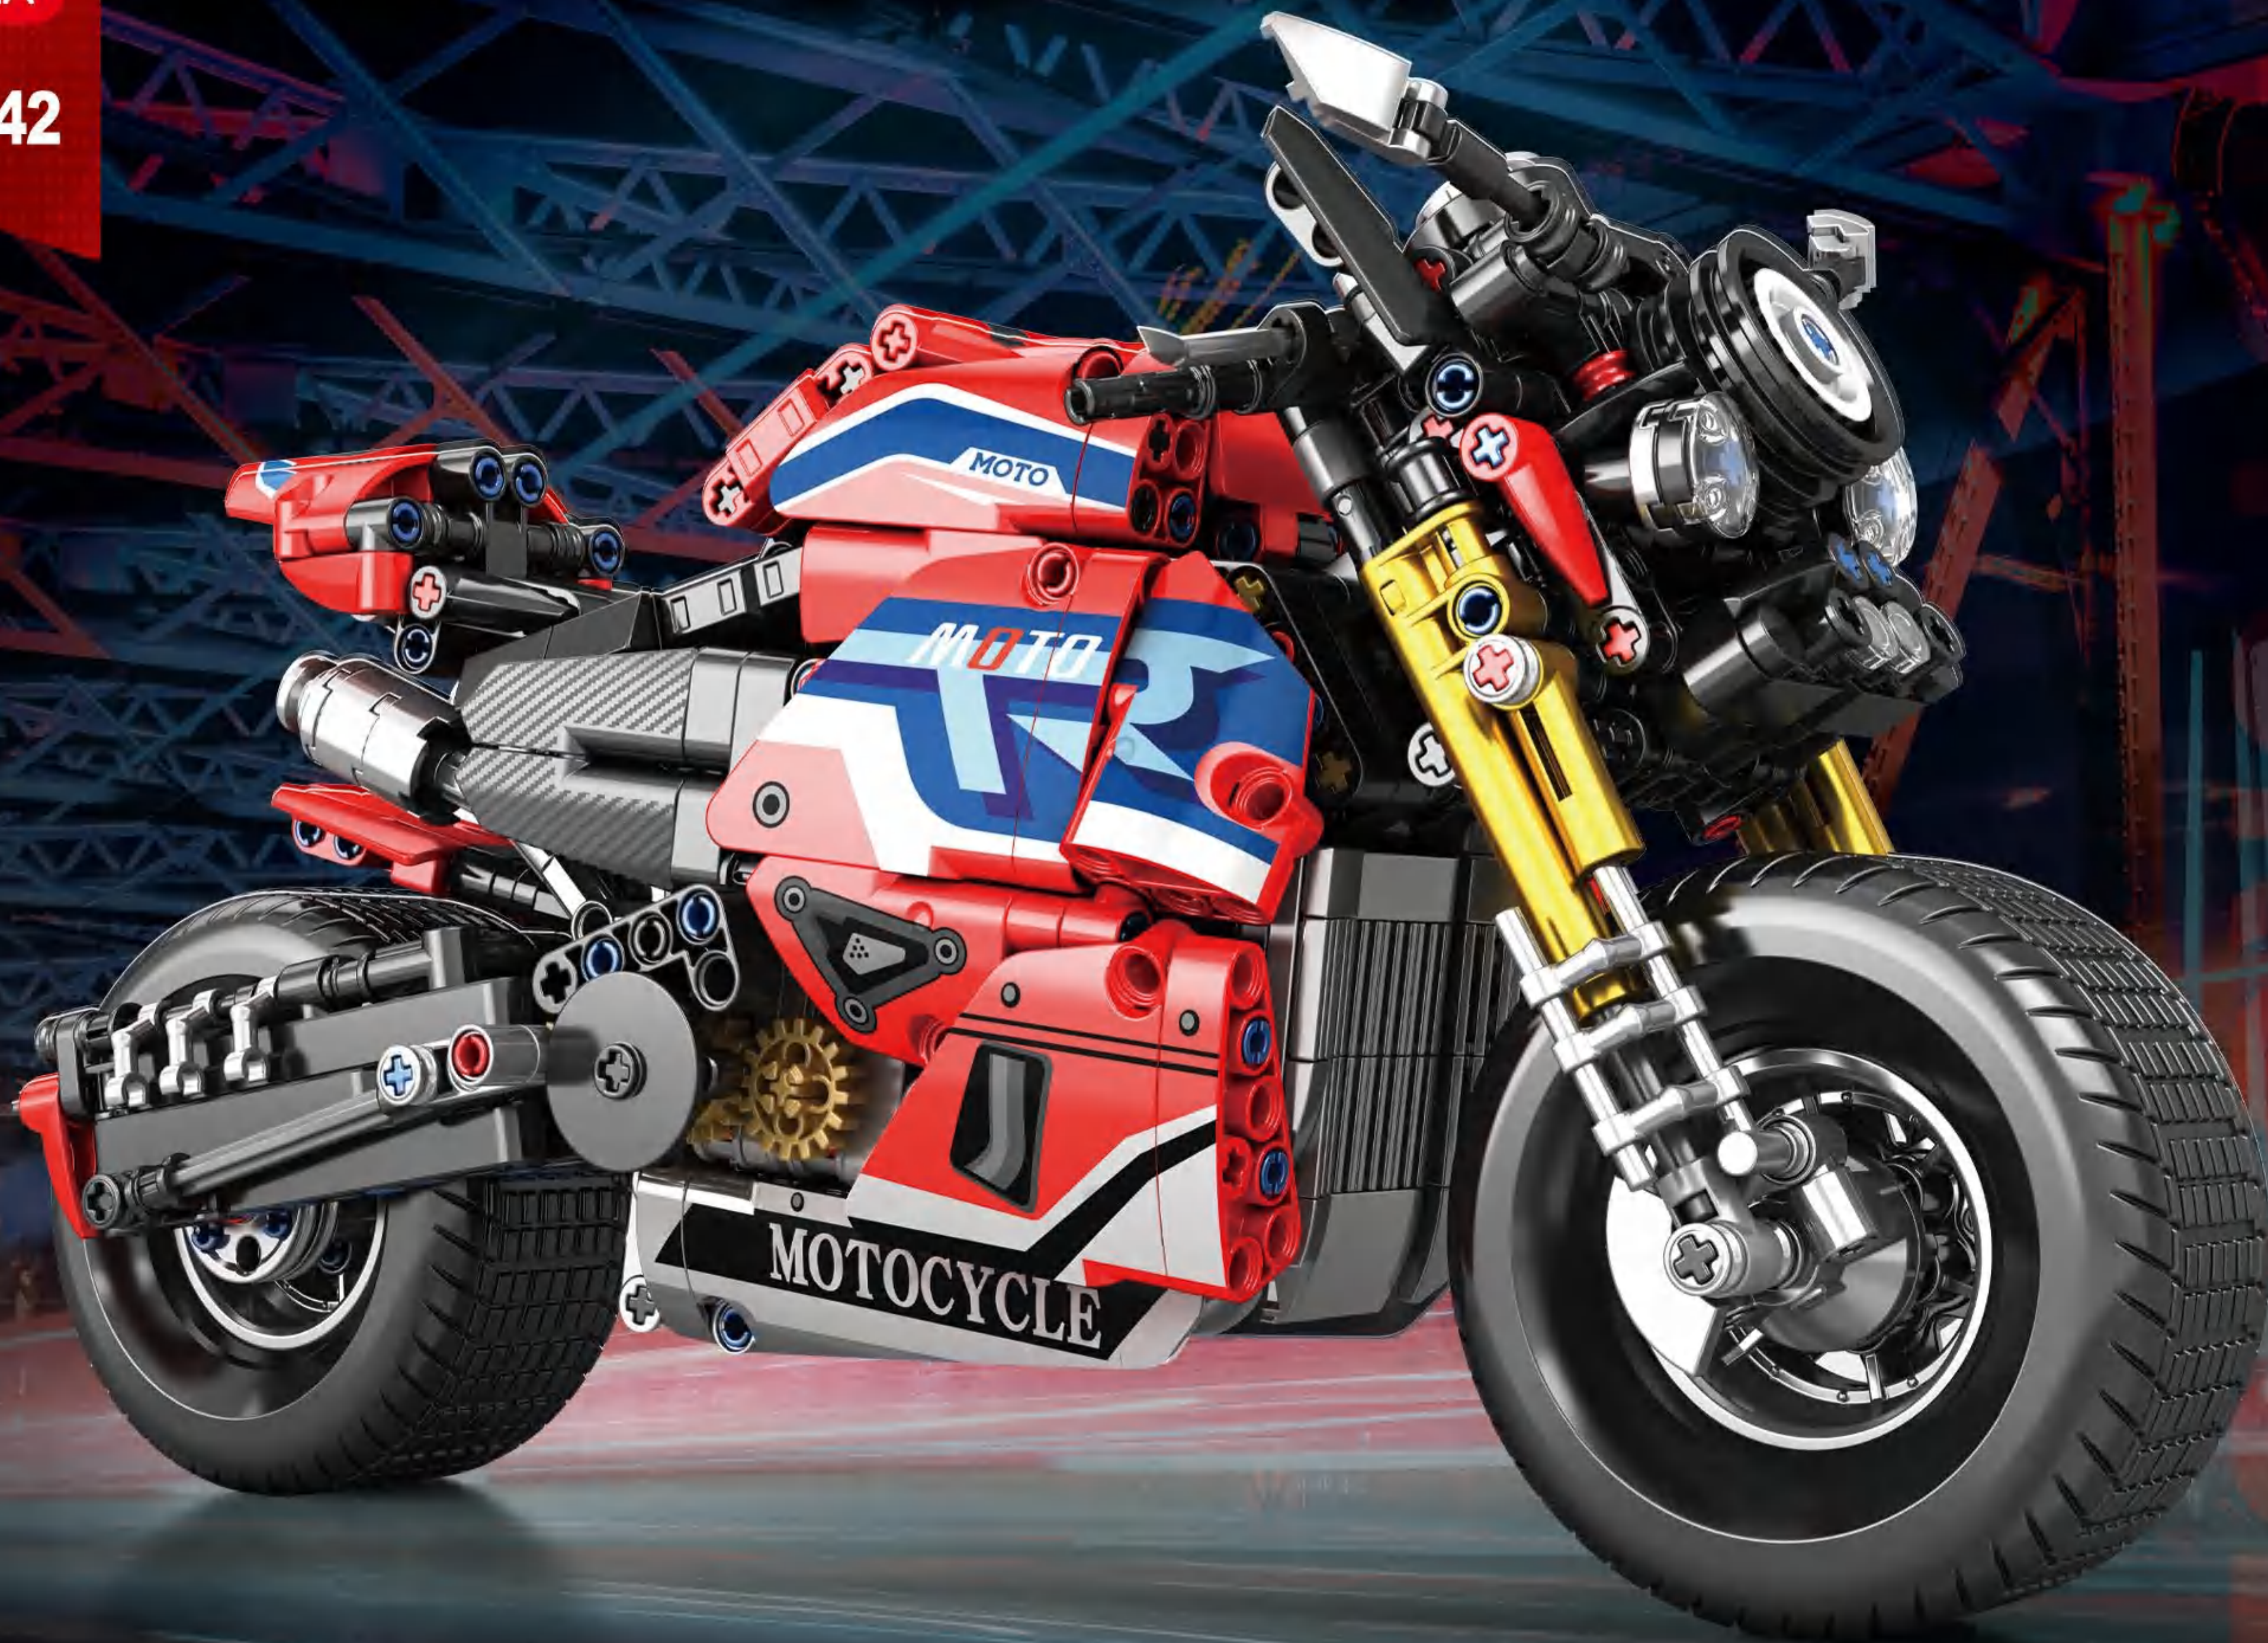

iR

Reobrix

NO.99042

MOTO LEAGUE

MOTORCYCLE
LEAGUE
SERIES

INTRODUCTION

ORIGINAL DESIGN

1