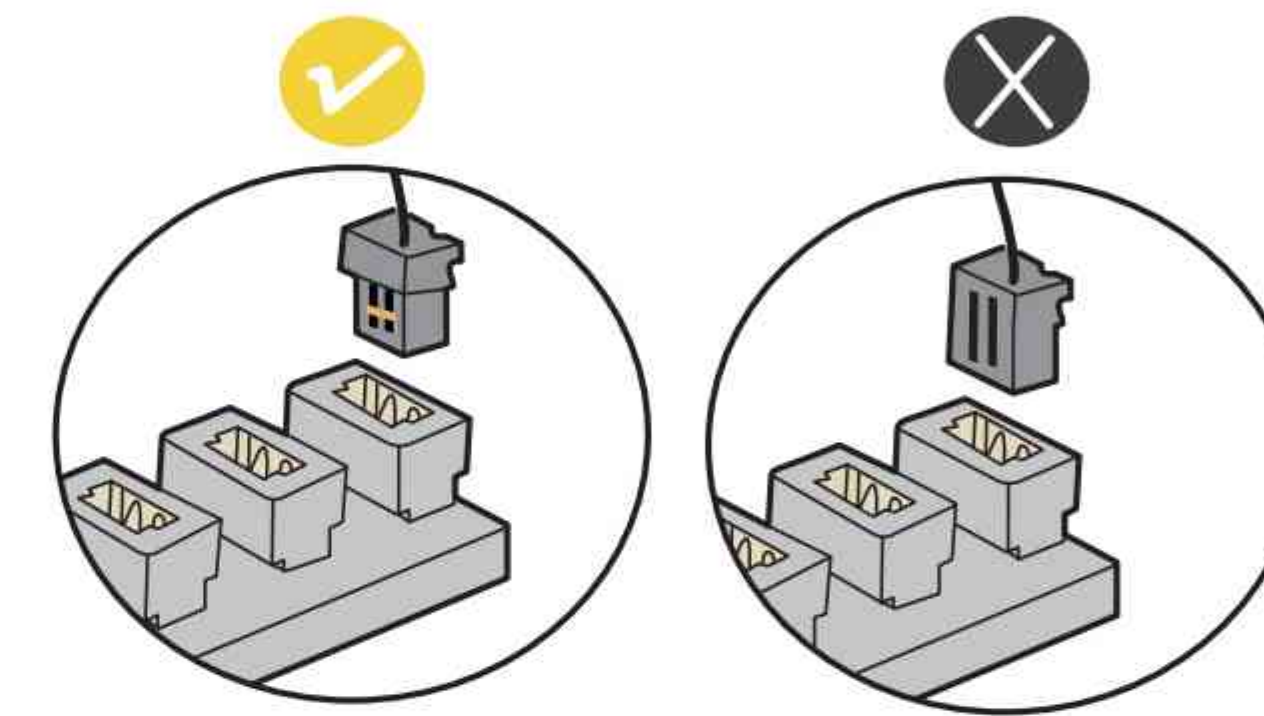

Ensure that the connectors are correctly installed as shown in the picture.

Check if the wires are disconnected or broken from the solder joints.

Check the internal pins of the expansion board. The internal pins of a properly working port should be straight, if the small pins are bent, they may be considered faulty ports.

USER INSTRUCTION

Please read the following carefully before installing the lights.

Before installation, please connect to a power supply below 5V and test the lights to ensure everything is functioning properly. If the lights do not work, please refer to troubleshooting guide or contact us.

LED components are delicate, so please take extra care when installing, no hard pulling, no bending or shaking.

Connectors can be inserted into ports of the expansion board in only one certain way. Make sure the plug's direction is correct before connecting.

Tips: if plug doesn't fit easily into a port, don't force it.

Hide the spare wire under the bricks: when installing, please make sure that the wire is laid between two studs of the bricks, but not pressed by the bricks directly.