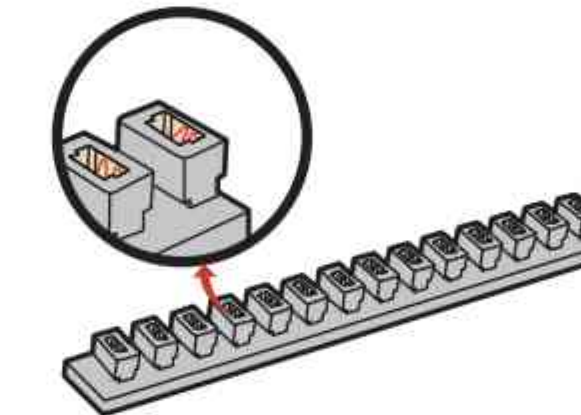

NO.66506

BBQ RESTAURANT

やきにく屋

TROUBLESHOOTING

Due to their small size, lighting accessories are susceptible to damage during installation. Common causes of failure include:

If you have checked each string of lights according to the guide above and the lights are still not working, please contact our customer service for assistance.

Ensure that the connectors are correctly installed as shown in the picture.

Check if the wires are disconnected or broken from the solder joints.

Check the internal pins of the expansion board. The internal pins of a properly working port should be straight, if the small pins are bent, they may be considered faulty ports.

LED components are delicate, so please take extra care when installing, no hard pulling, no bending or shaking.

Connectors can be inserted into ports of the expansion board in only one certain way. Make sure the plug's direction is correct before connecting.