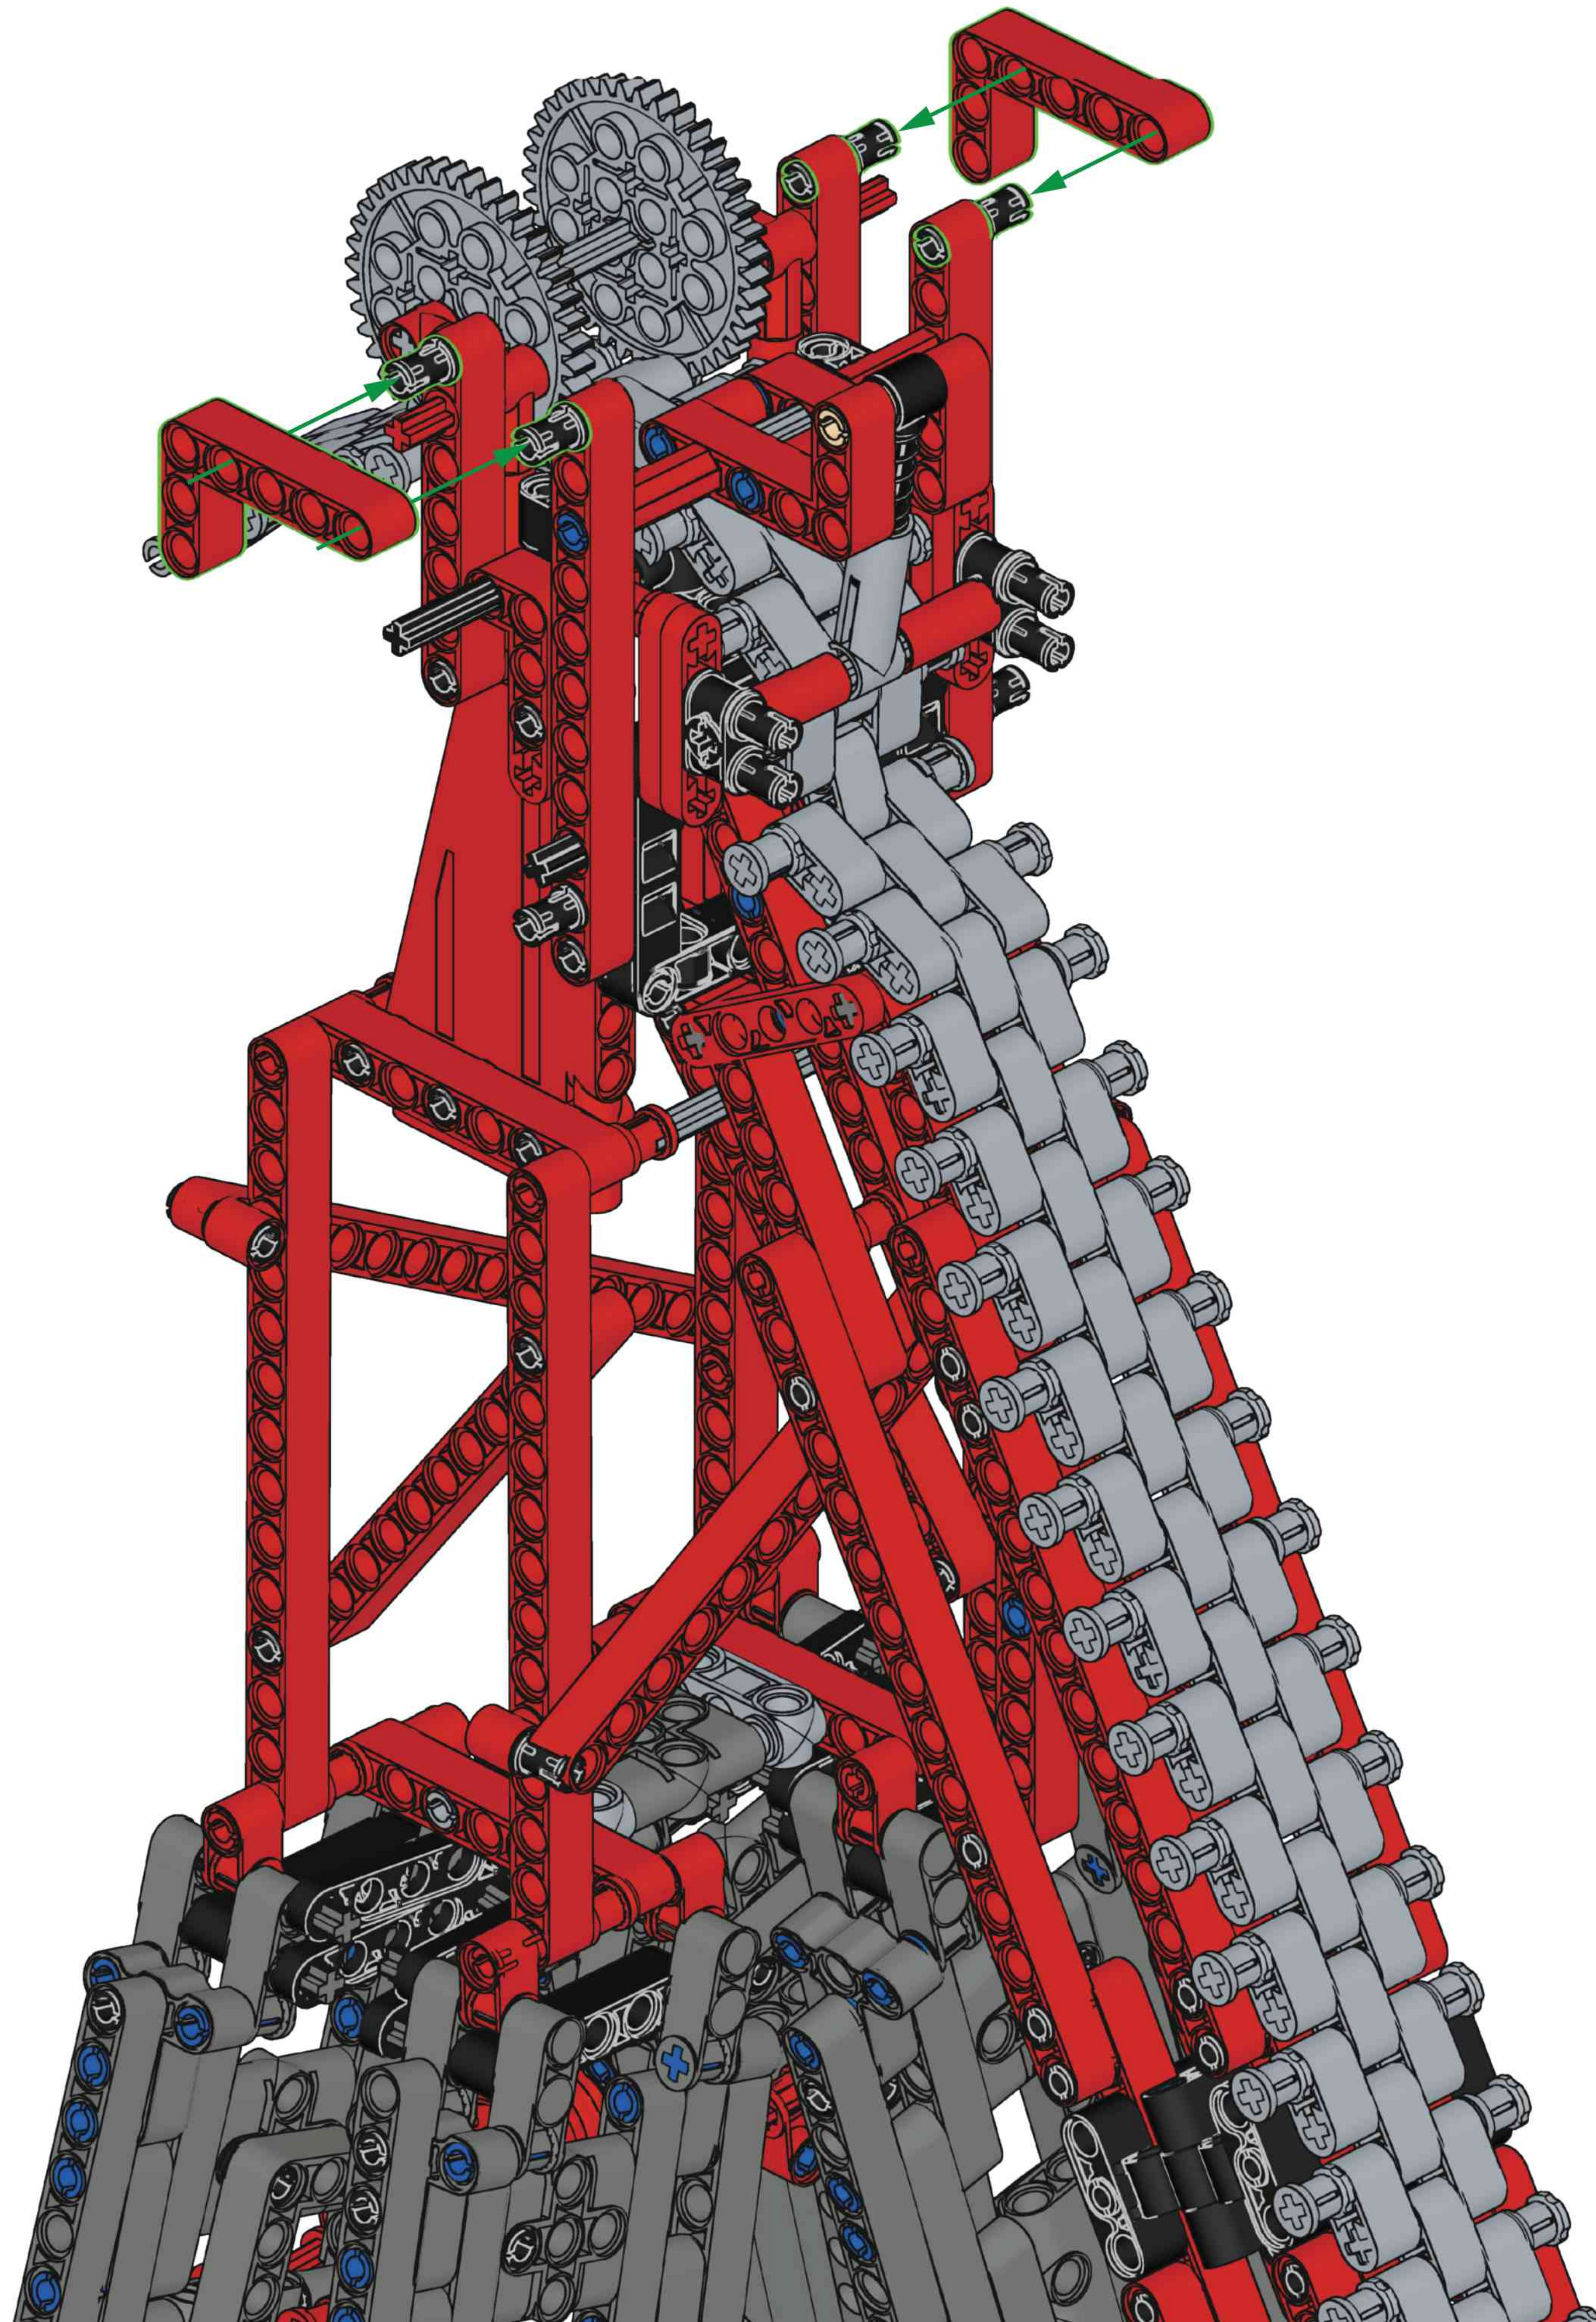

NO.22028

METANICAL SK6000

R/C CONTROL+

2.4GHZ HIGH SPEED ELECTRIC REMOTE CONTROL

PHONE CONTROL+

13

M

M1

M10

M11

M12

M13

M14

M15

M16

M17

M18

M19

M20

M21

M22

M23

M24

M25