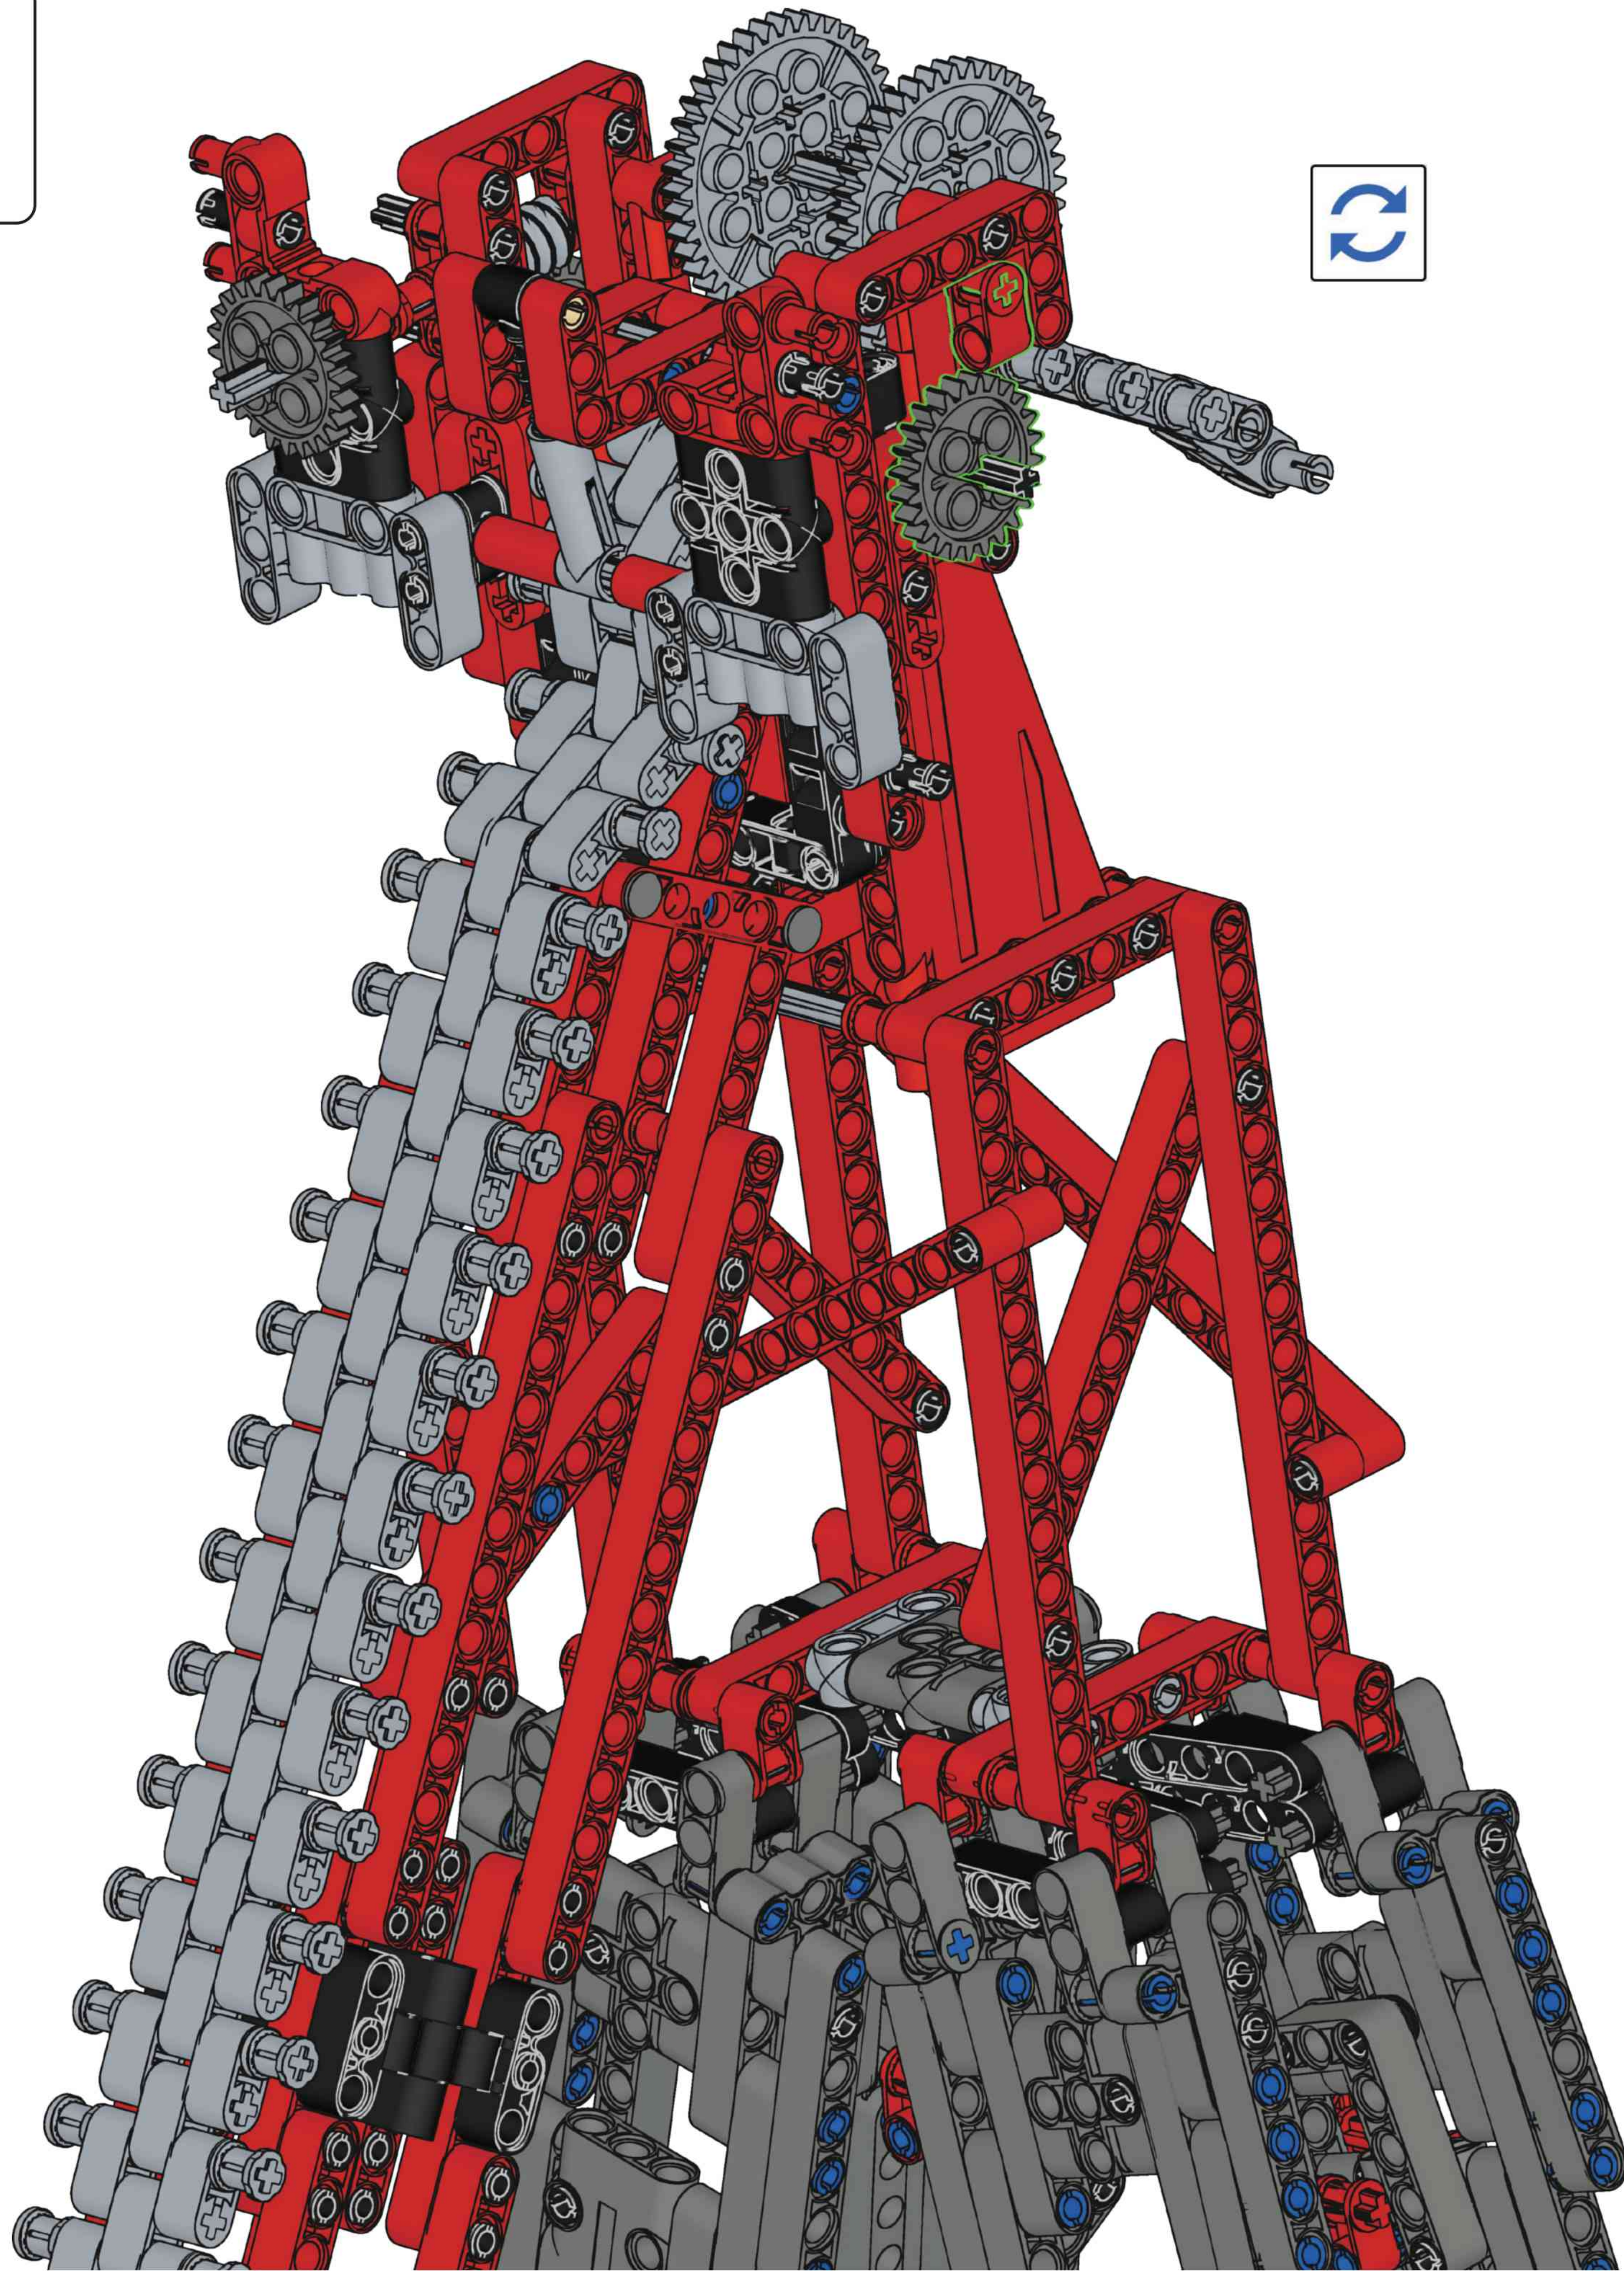

NO.22028

METANICAL SK6000

R/C CONTROL+

2.4GHZ HIGH SPEED ELECTRIC REMOTE CONTROL

PHONE CONTROL+

13

M

M1

M10

M11

M12

M13

M14

M15

M16

M17

M18

M19

M20

M21

M22

M23

M24

M25