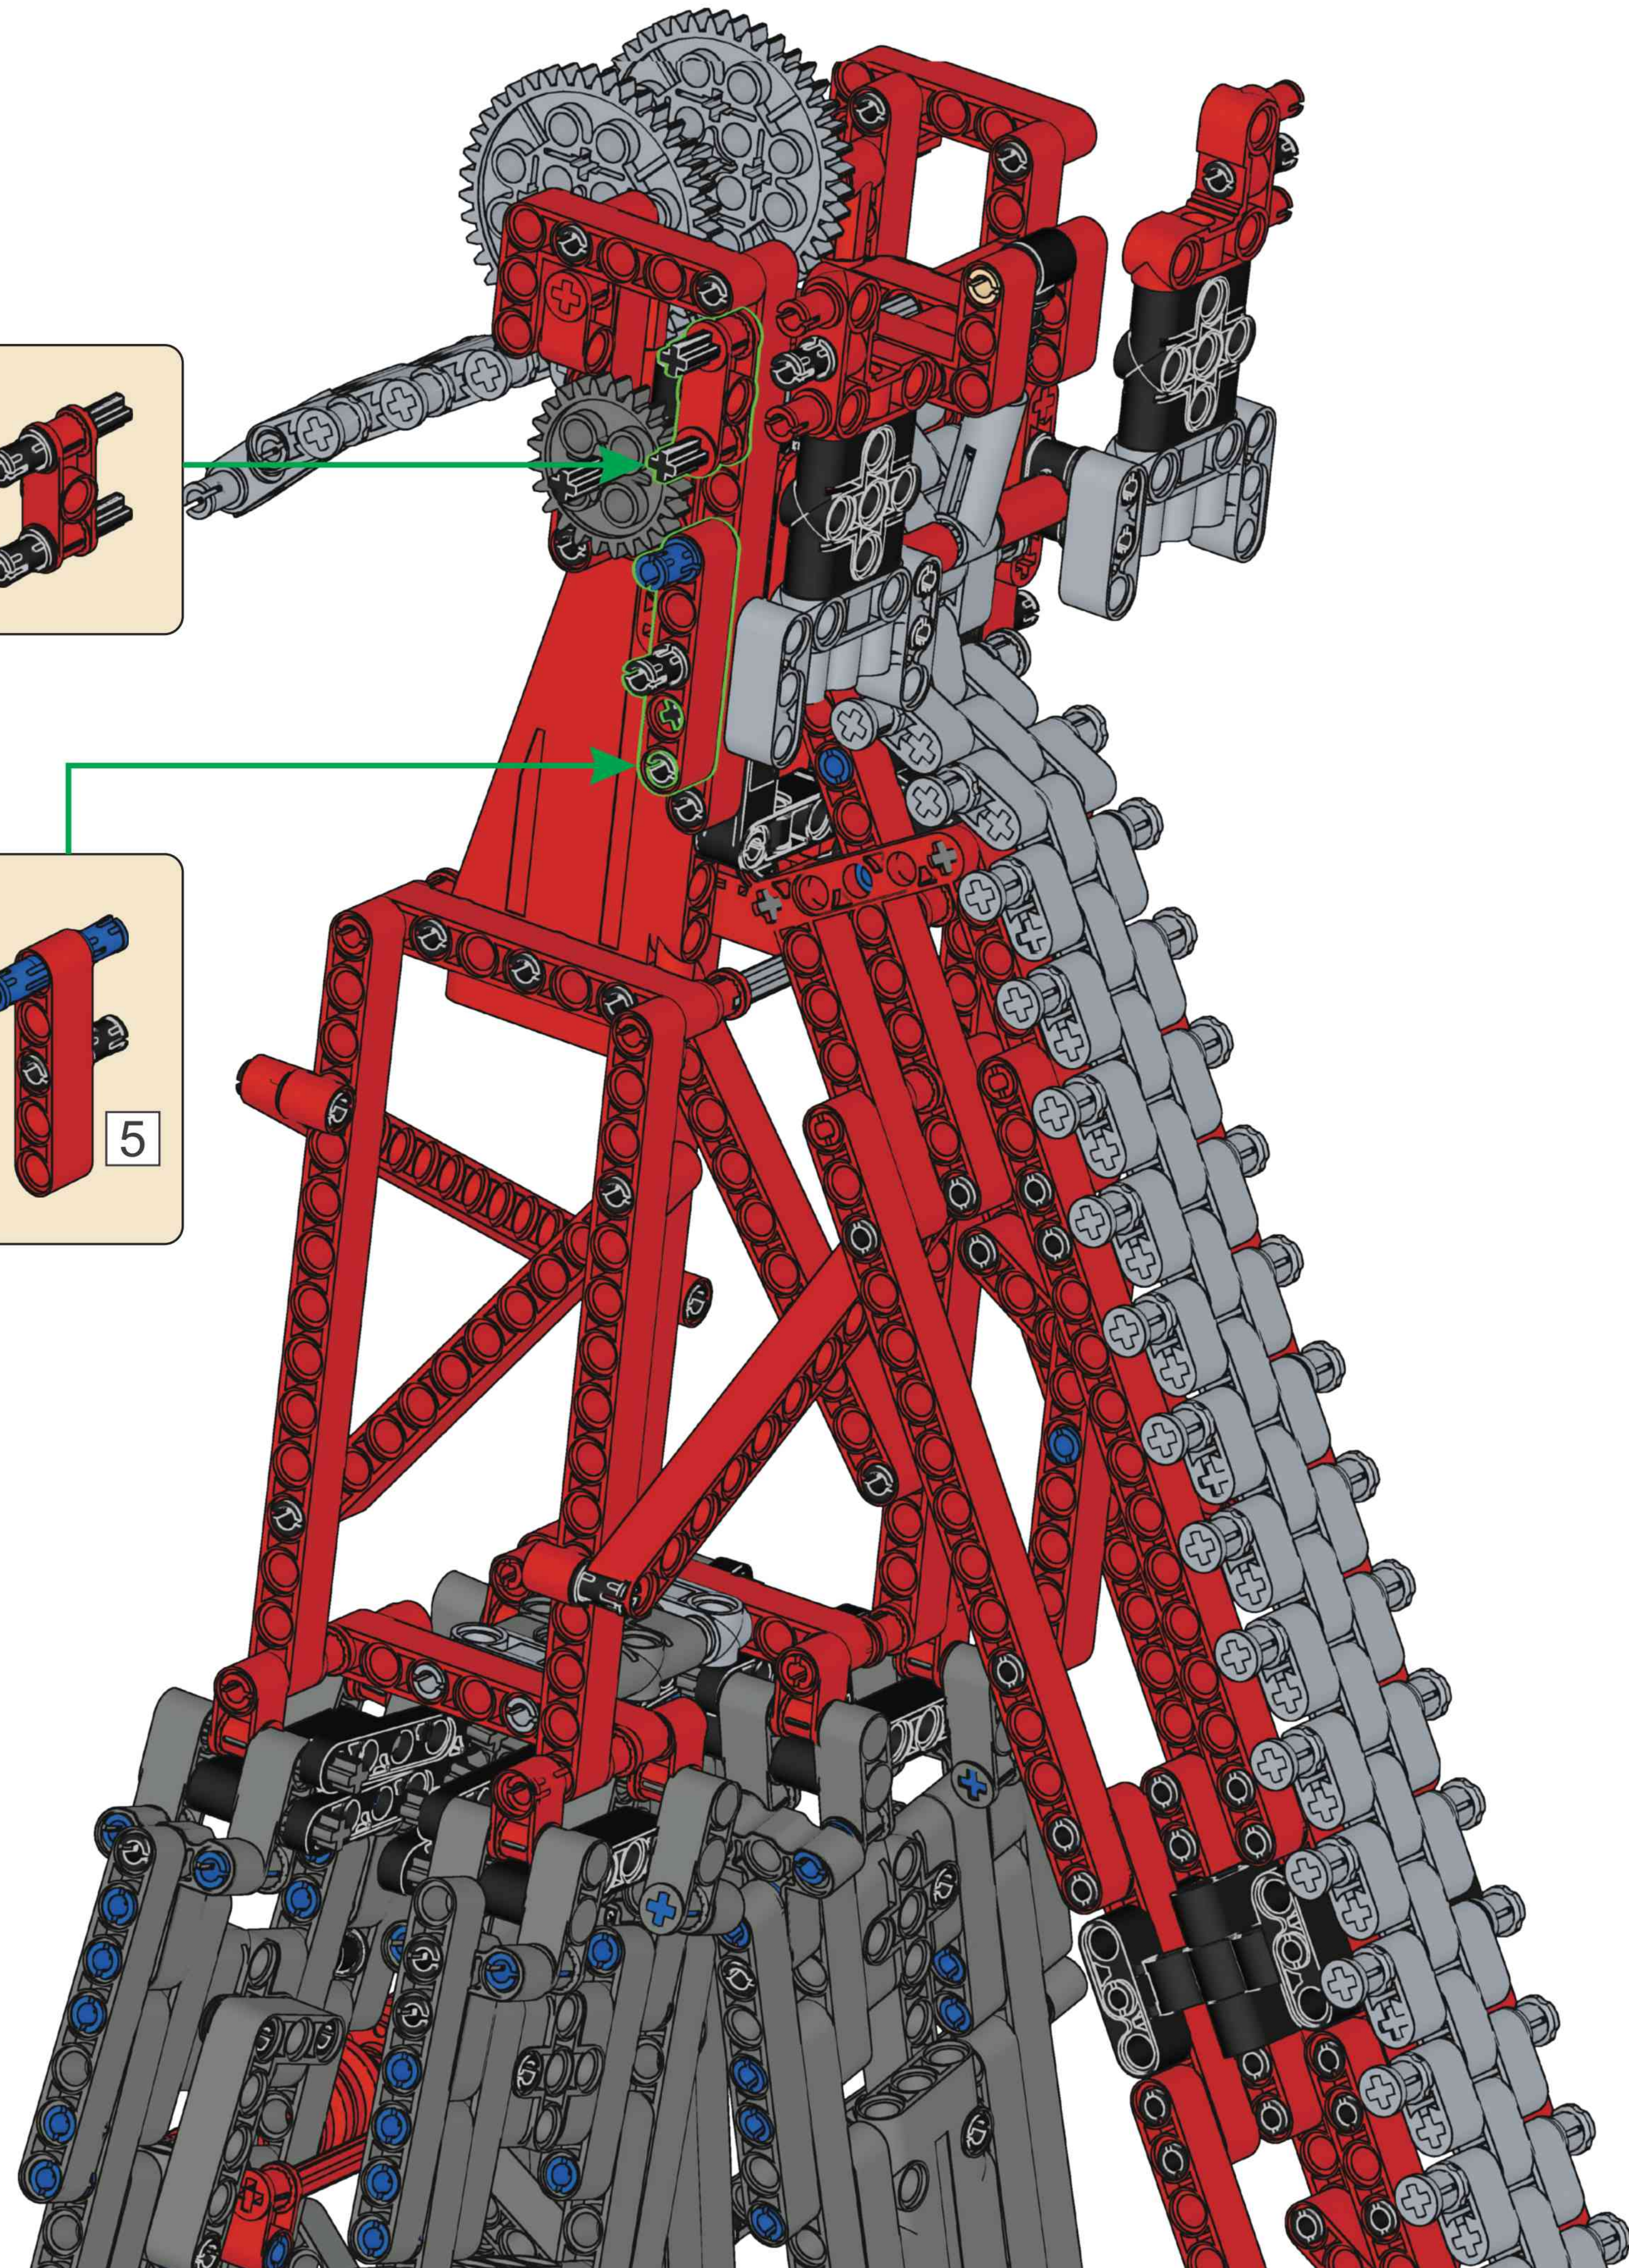

NO.22028

METANICAL SK6000

R/C CONTROL+

2.4GHZ HIGH SPEED ELECTRIC REMOTE CONTROL

PHONE CONTROL+

13

M

M1

M10

M11

M12

M13

M14

M15

M16

M17

M18

M19

M20

M21

M22

M23

M24

M25