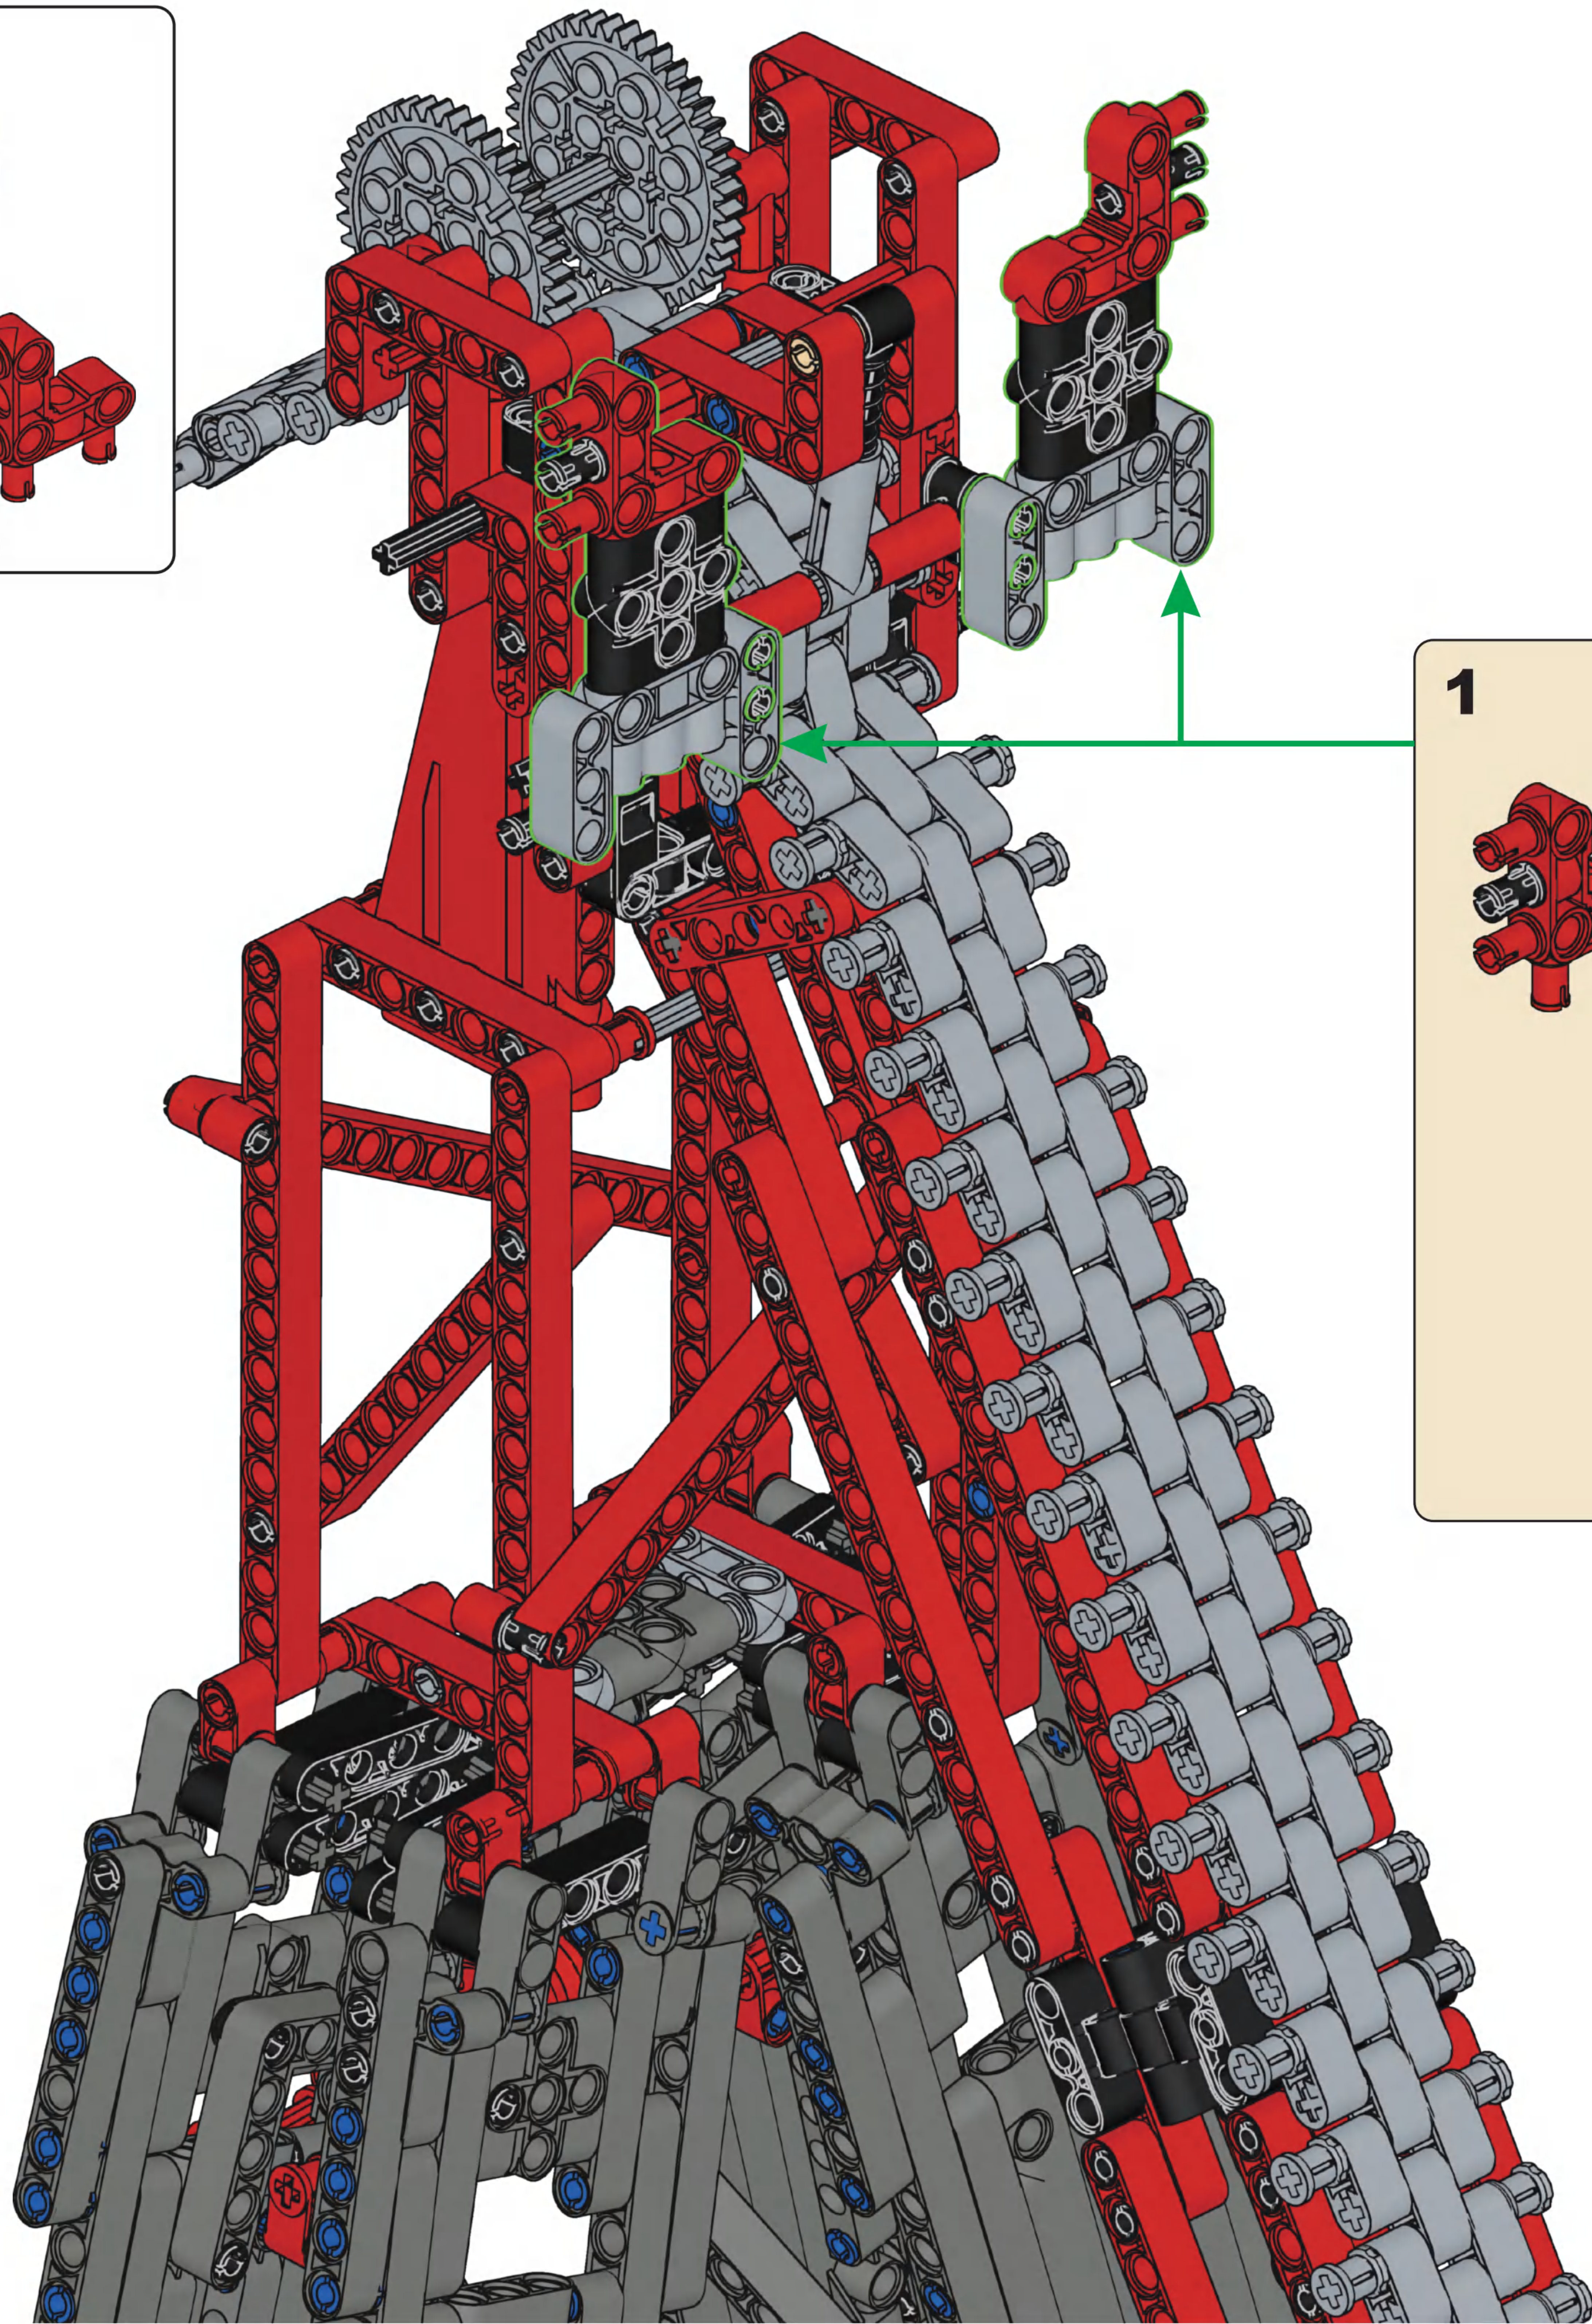

NO.22028

METANICAL SK6000

R/C CONTROL+

2.4GHZ HIGH SPEED ELECTRIC REMOTE CONTROL

PHONE CONTROL+

13

M

M1

M10

M11

M12

M13

M14

M15

M16

M17

M18

M19

M20

M21

M22

M23

M24

M25