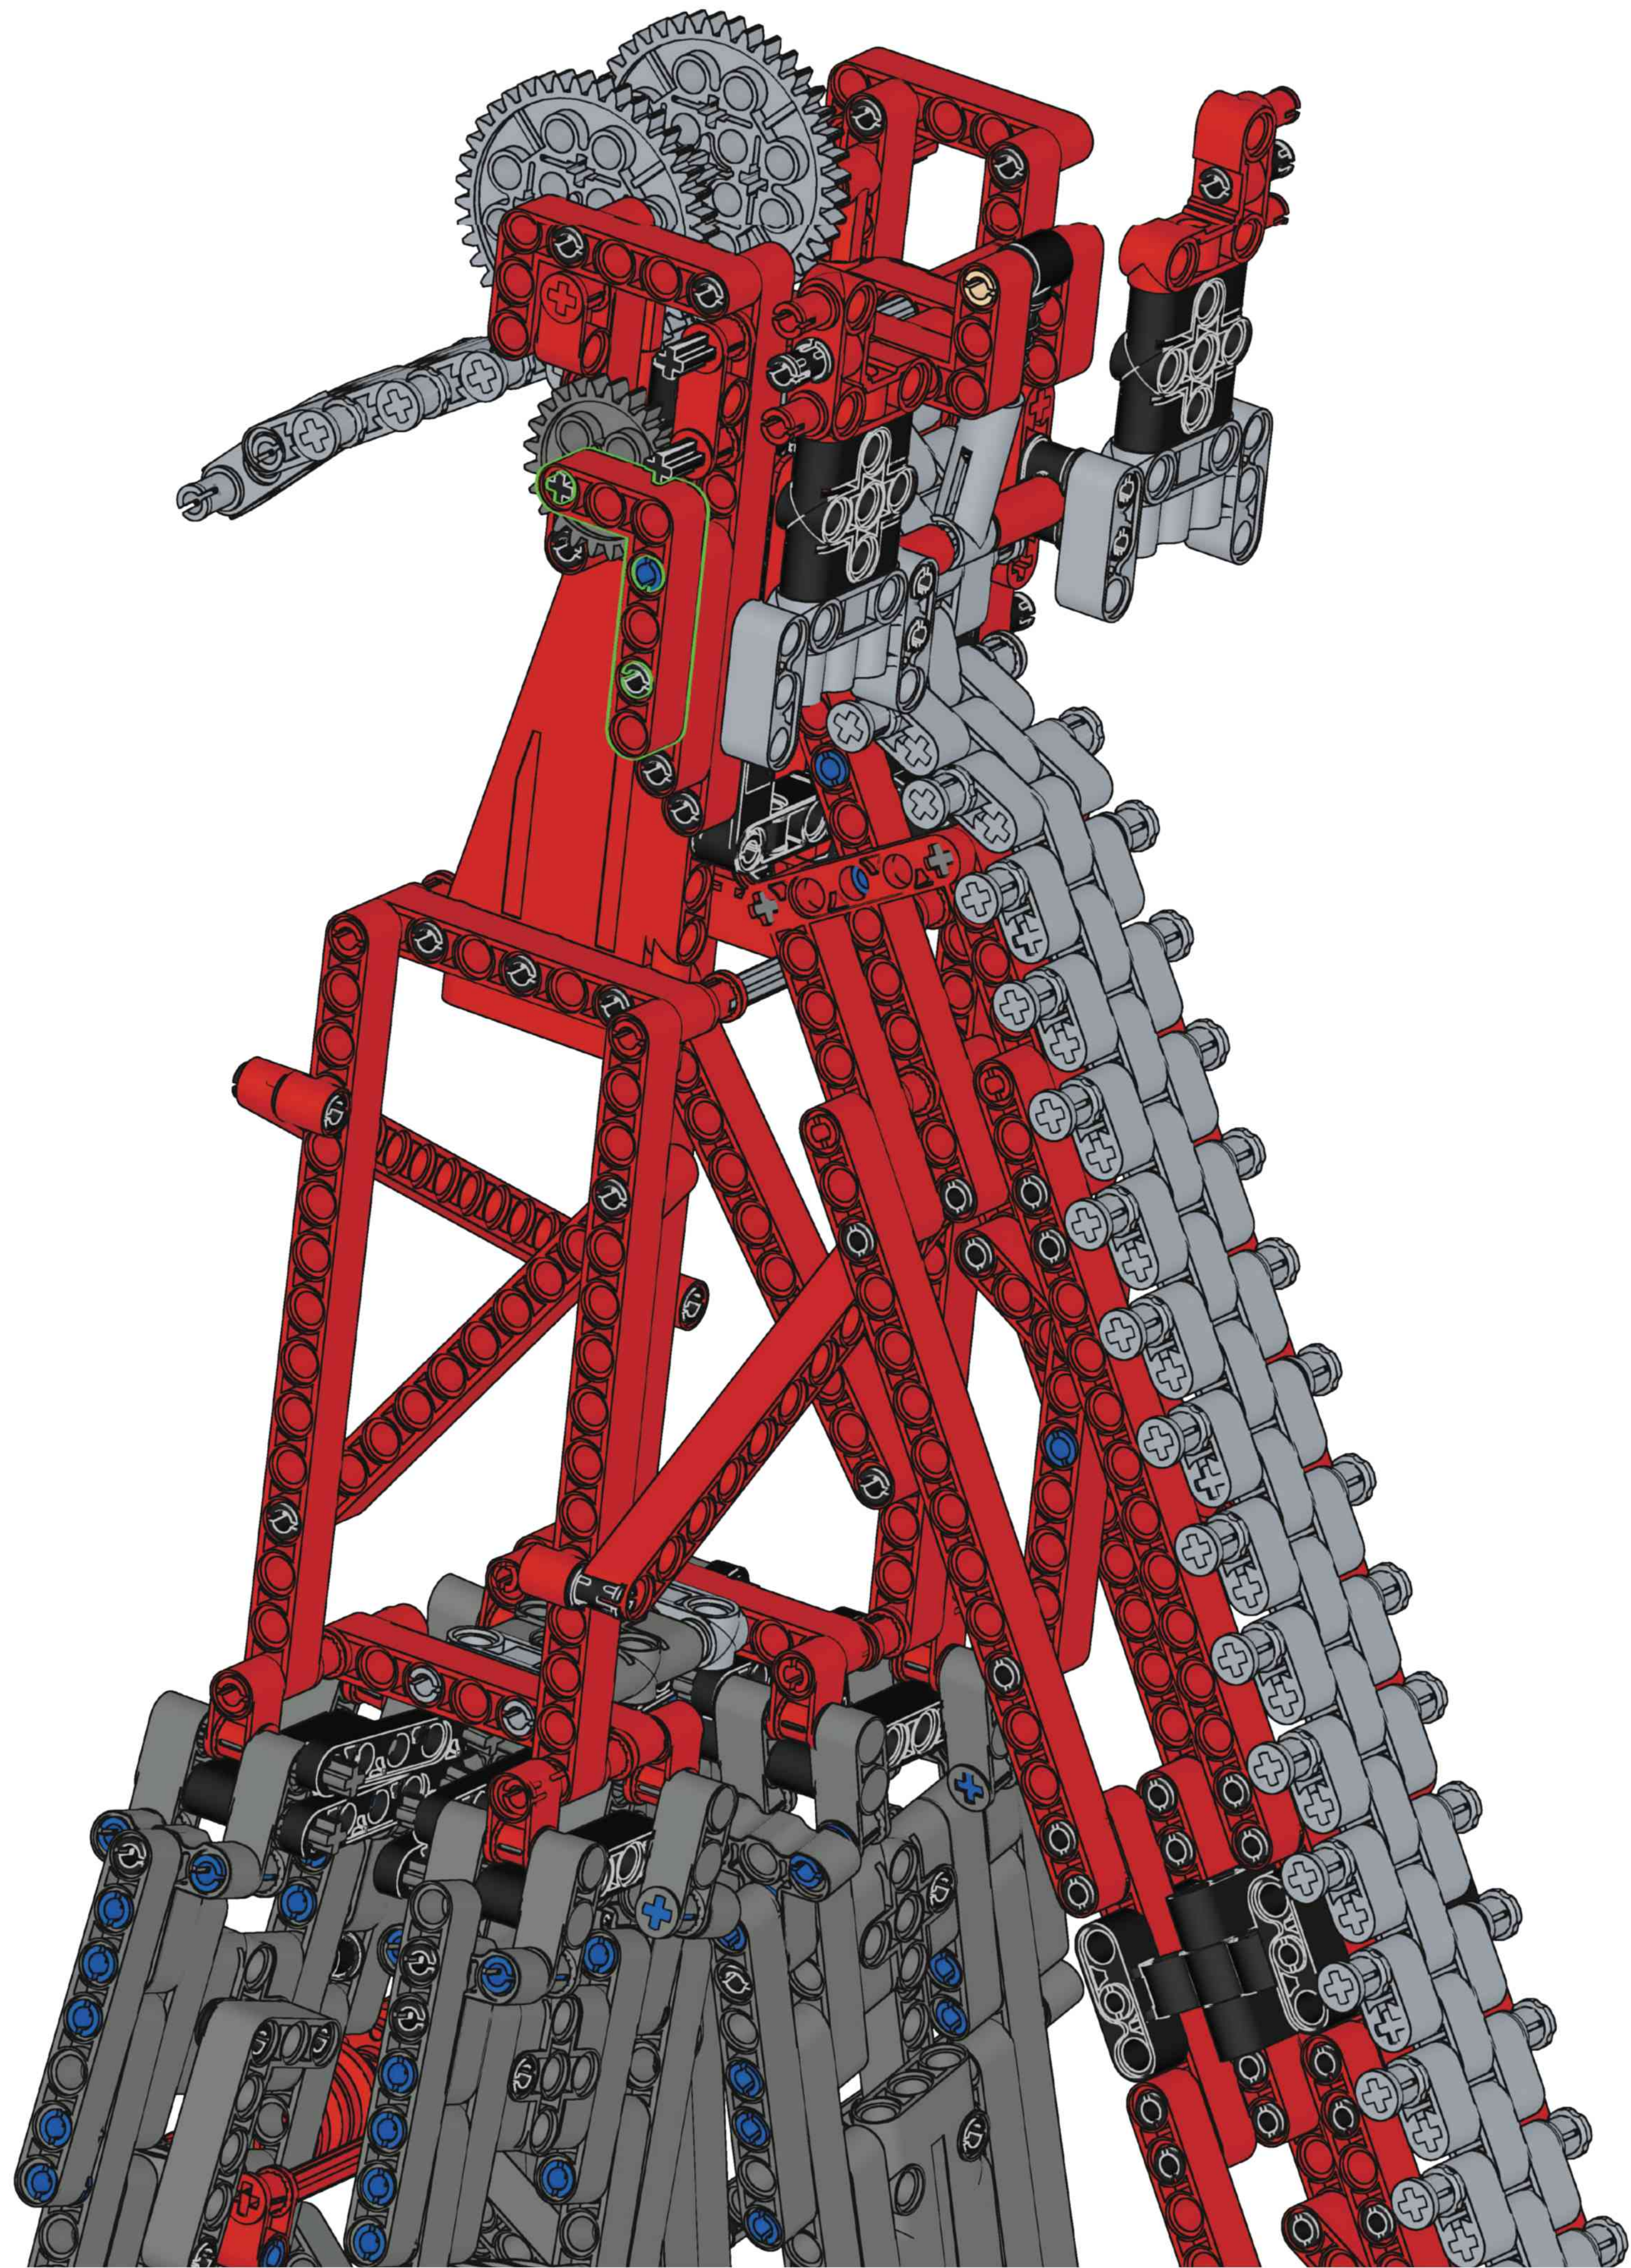

NO.22028

METANICAL SK6000

R/C CONTROL+

2.4GHZ HIGH SPEED ELECTRIC REMOTE CONTROL

PHONE CONTROL+

13

M

M1

M10

M11

M12

M13

M14

M15

M16

M17

M18

M19

M20

M21

M22

M23

M24

M25