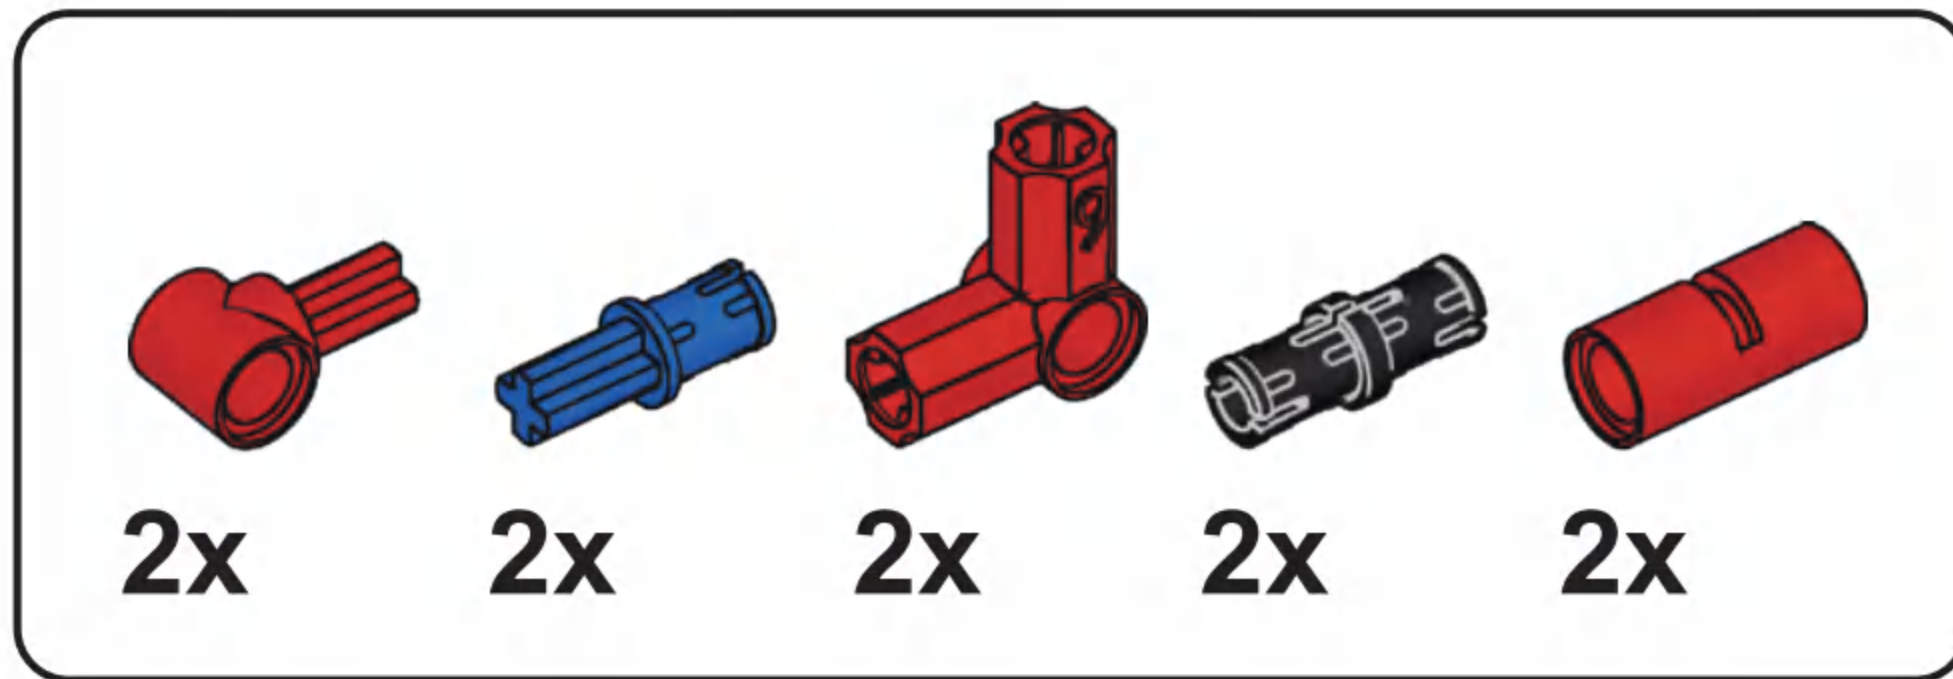

NO.22028

METANICAL SK6000

R/C CONTROL+

2.4GHZ HIGH SPEED ELECTRIC REMOTE CONTROL

PHONE CONTROL+

13

M

M1