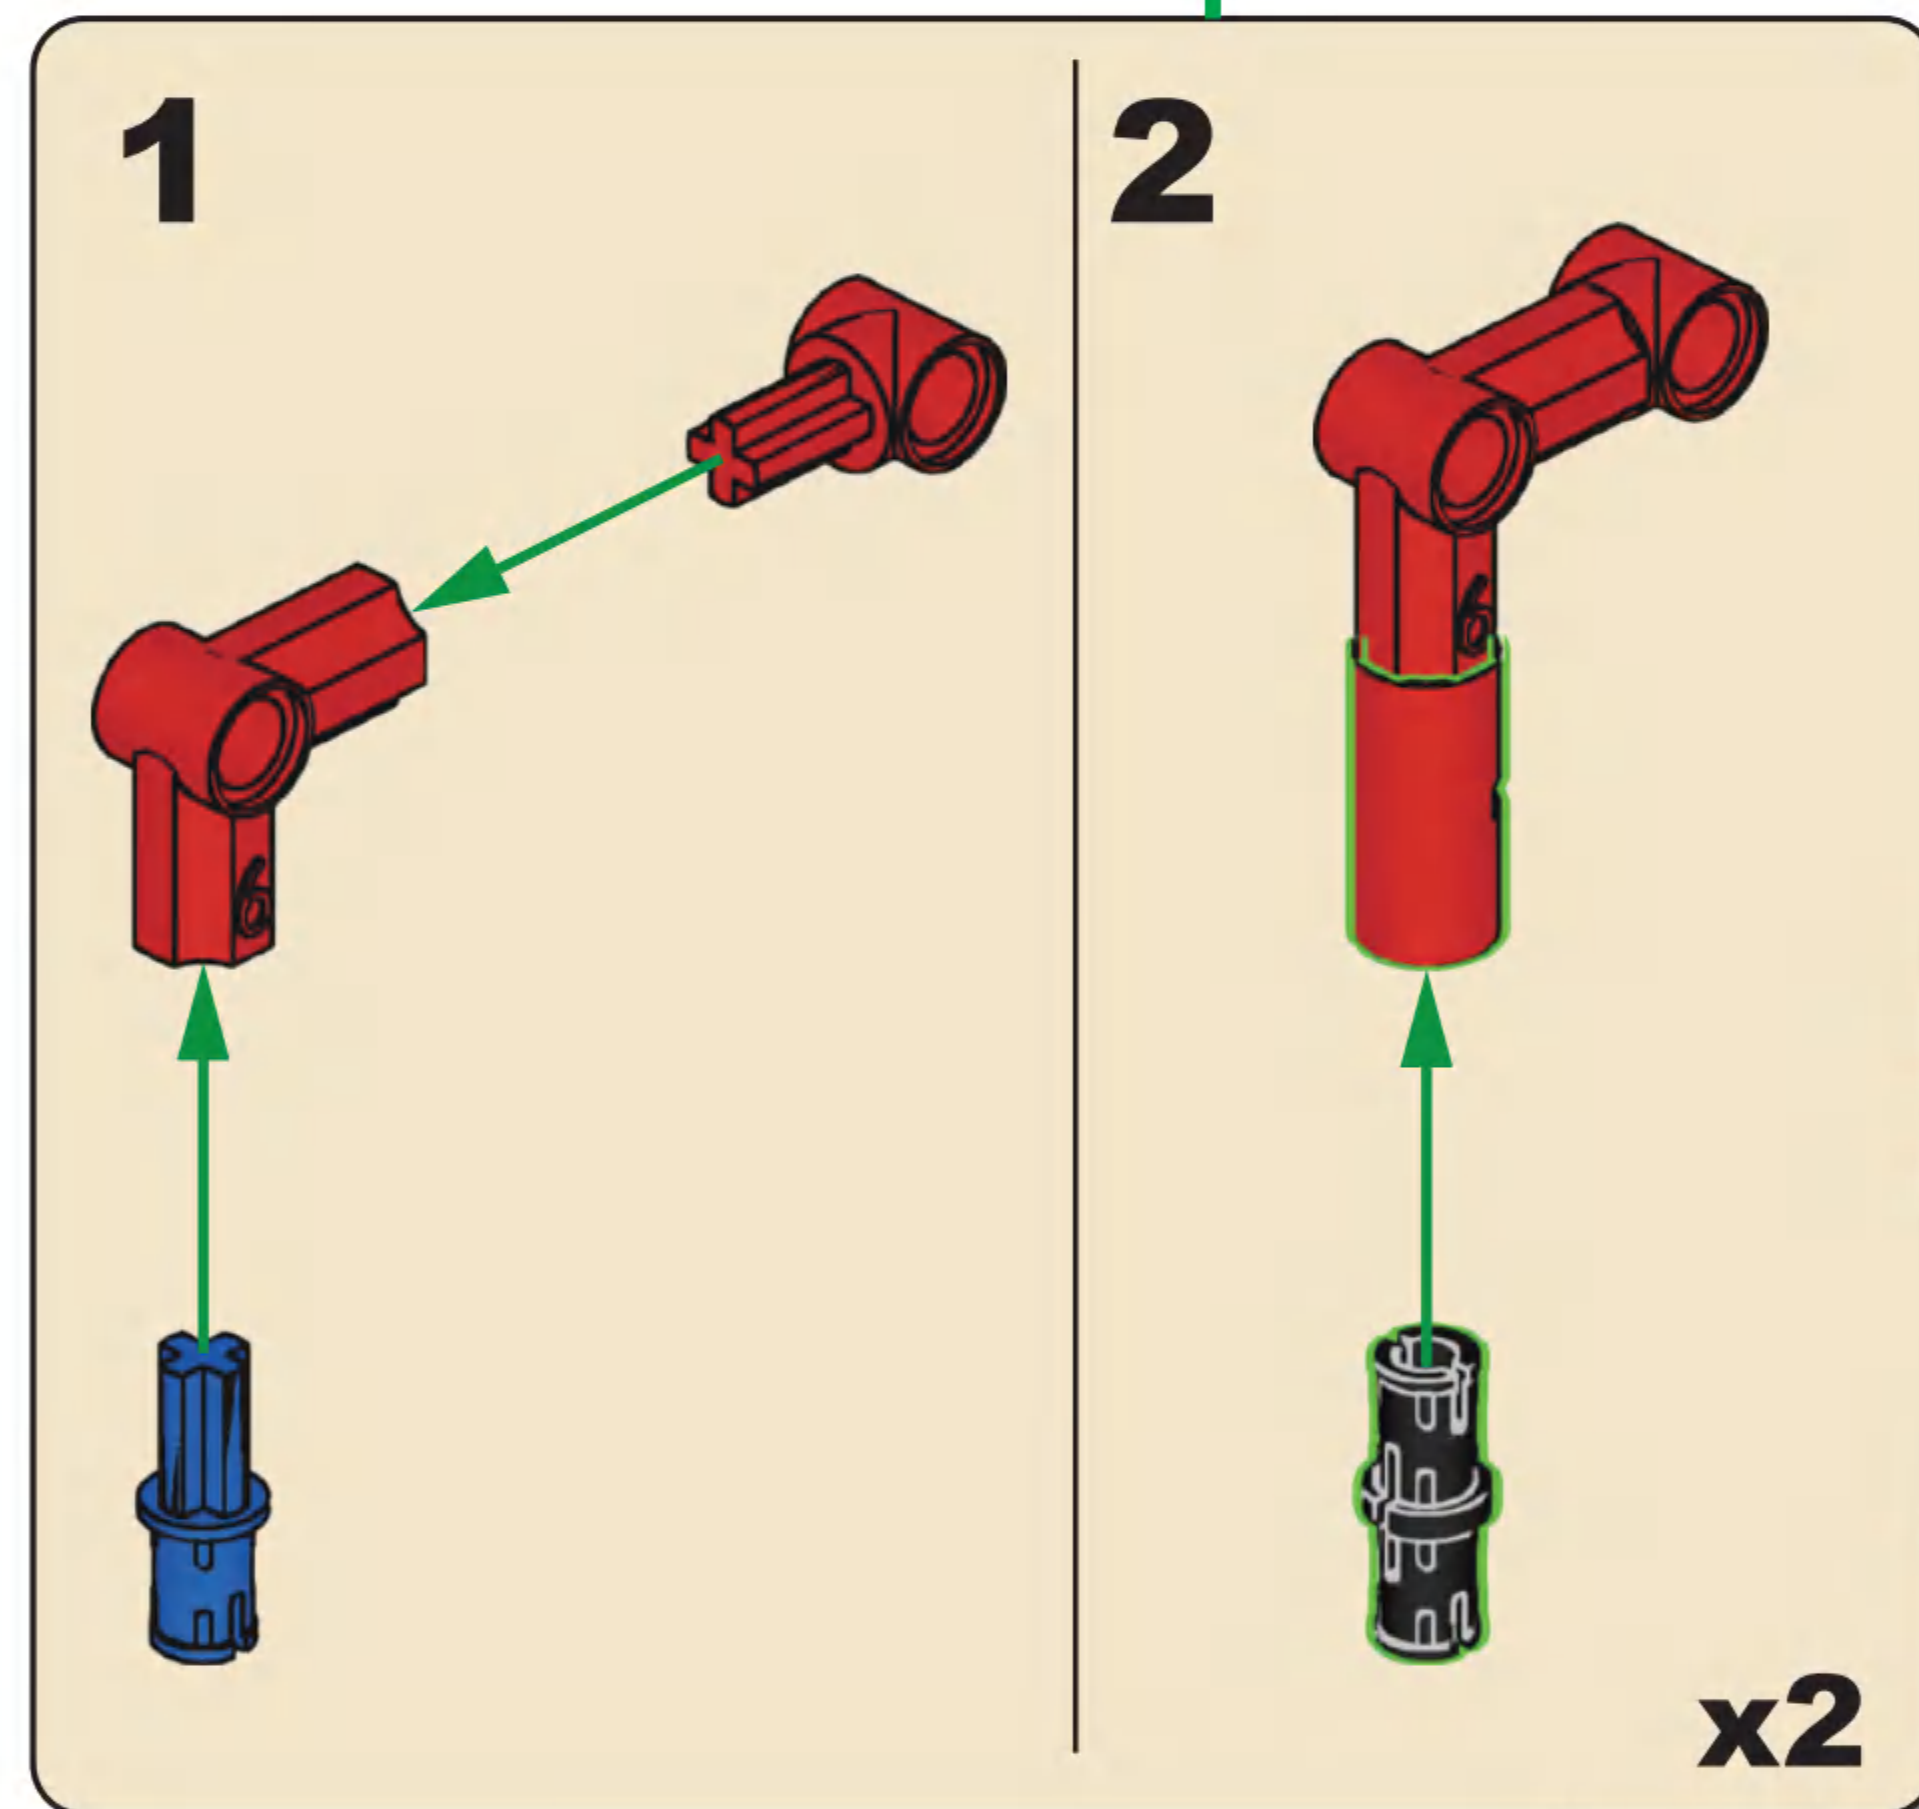

NO.22028

METANICAL SK6000

R/C CONTROL+

2.4GHZ HIGH SPEED ELECTRIC REMOTE CONTROL

PHONE CONTROL+

13

M

M1