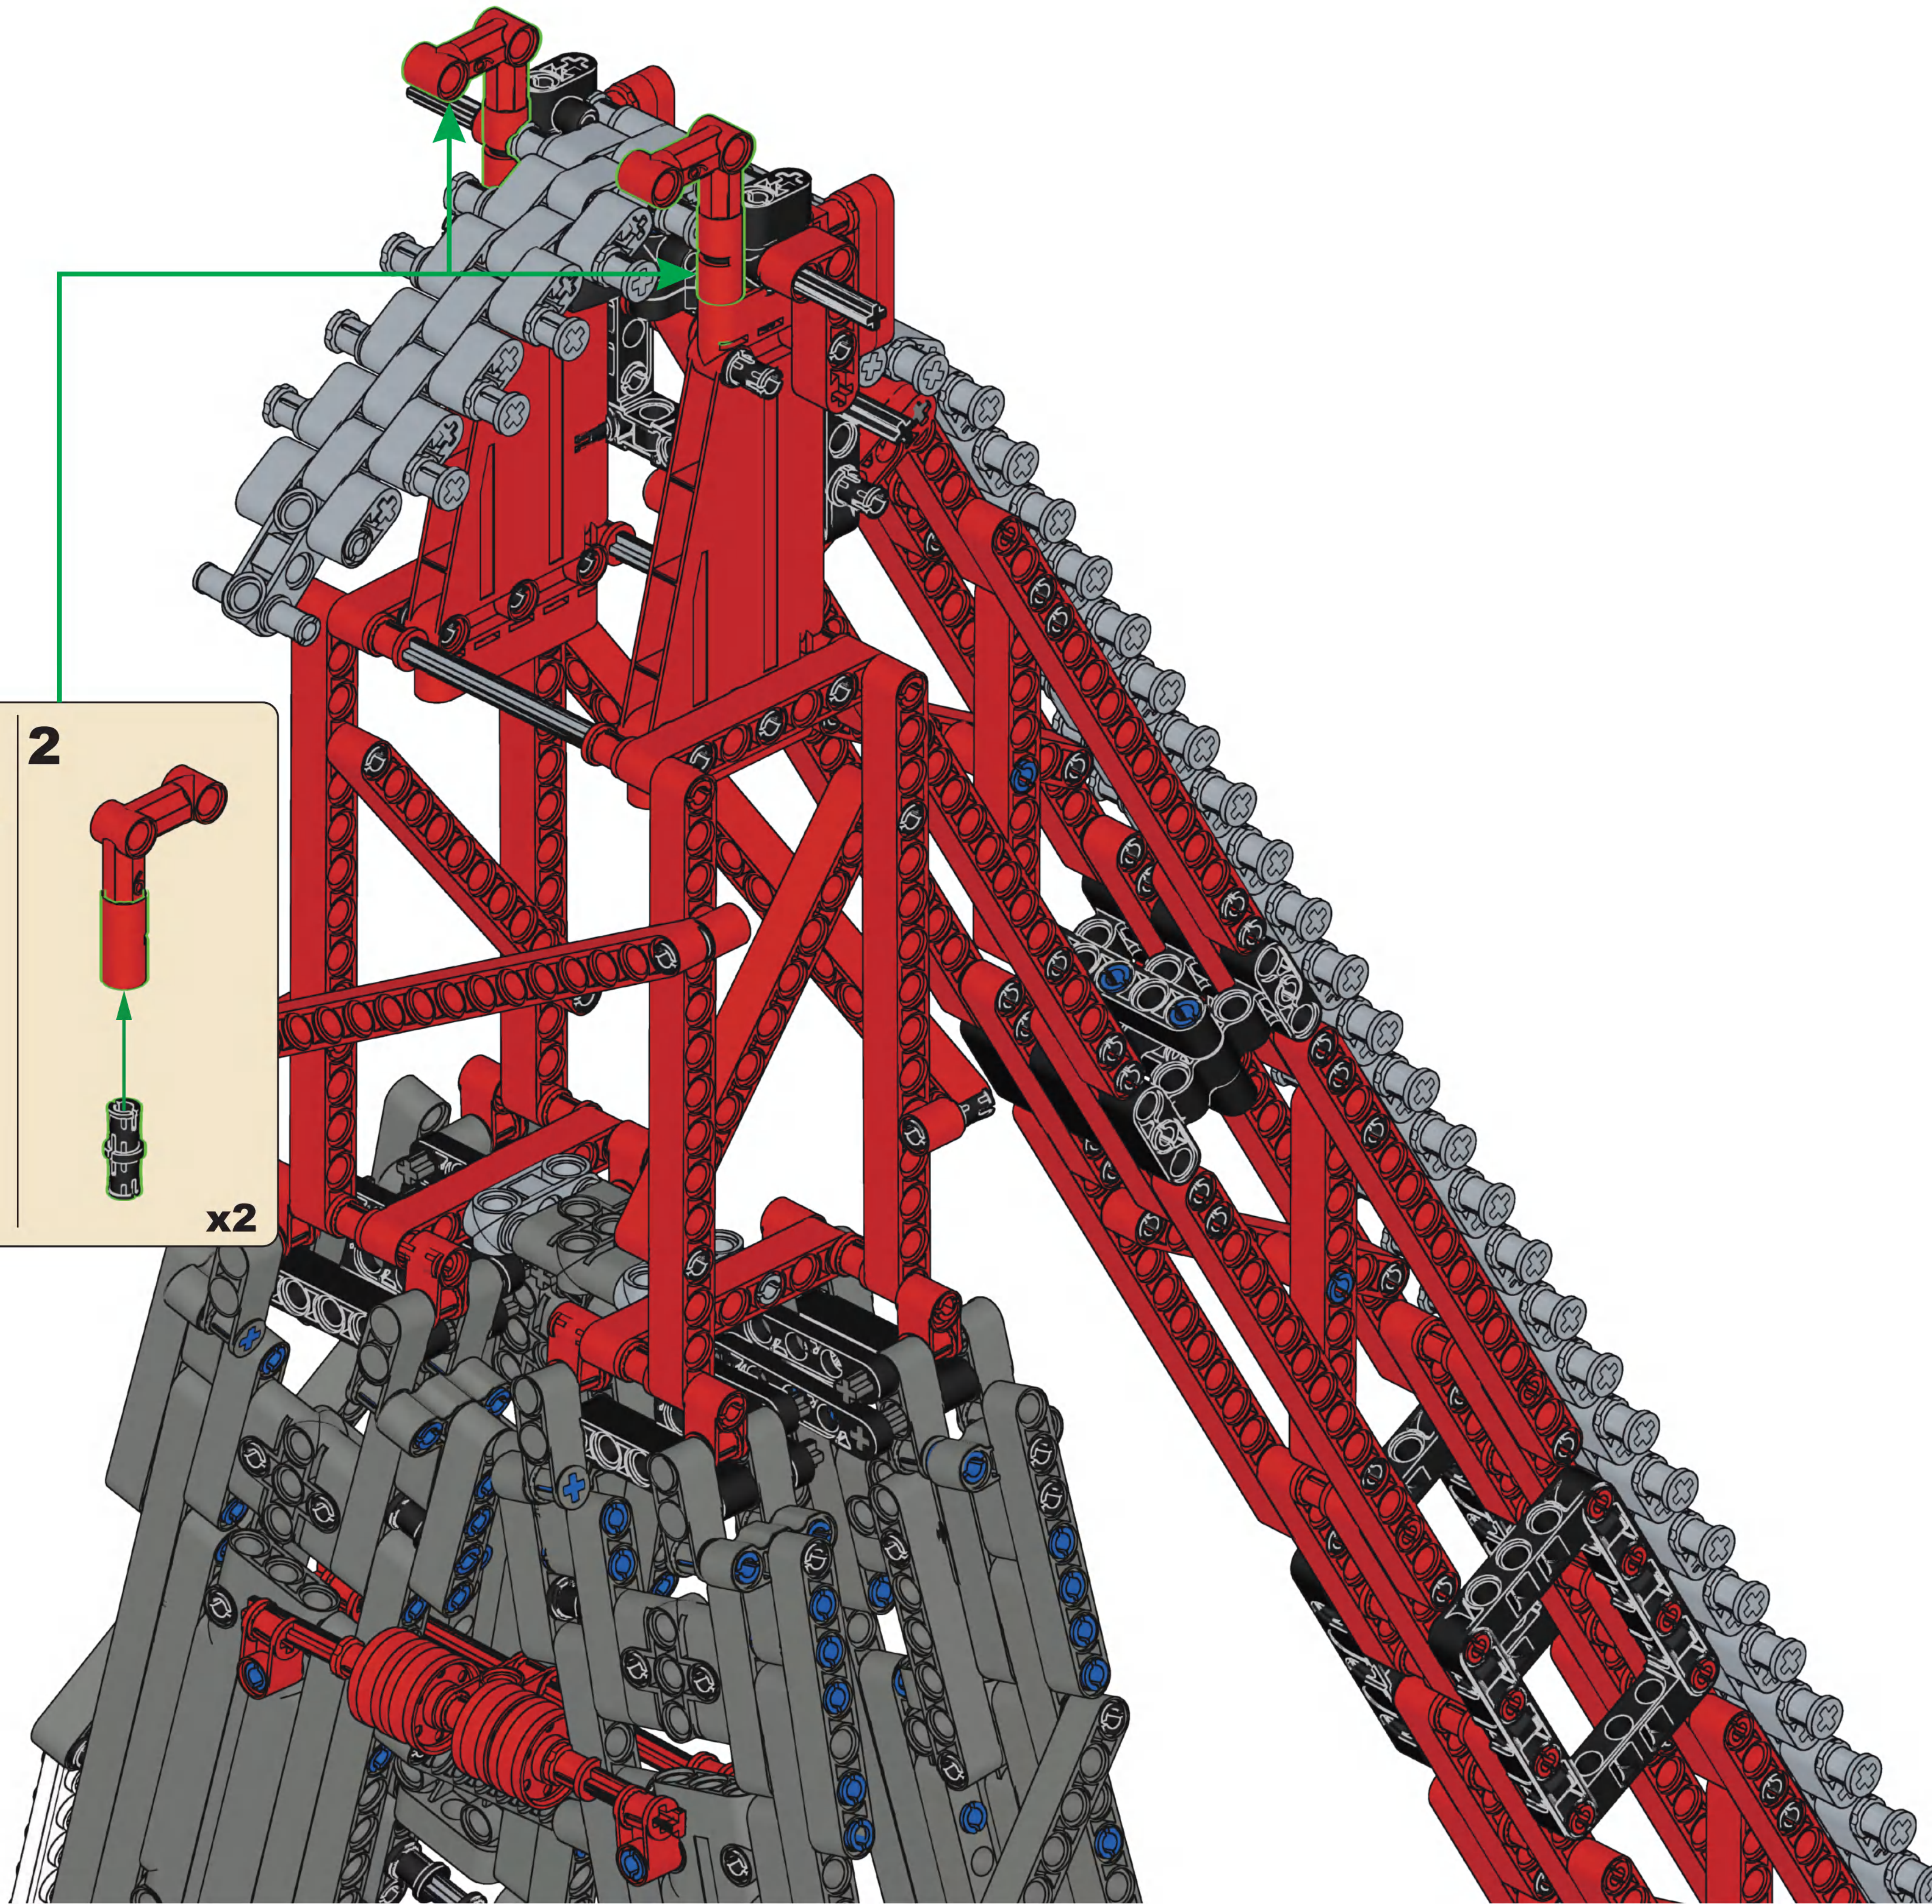

NO.22028

METANICAL SK6000

R/C CONTROL+

2.4GHZ HIGH SPEED ELECTRIC REMOTE CONTROL

PHONE CONTROL+

13

M

M1