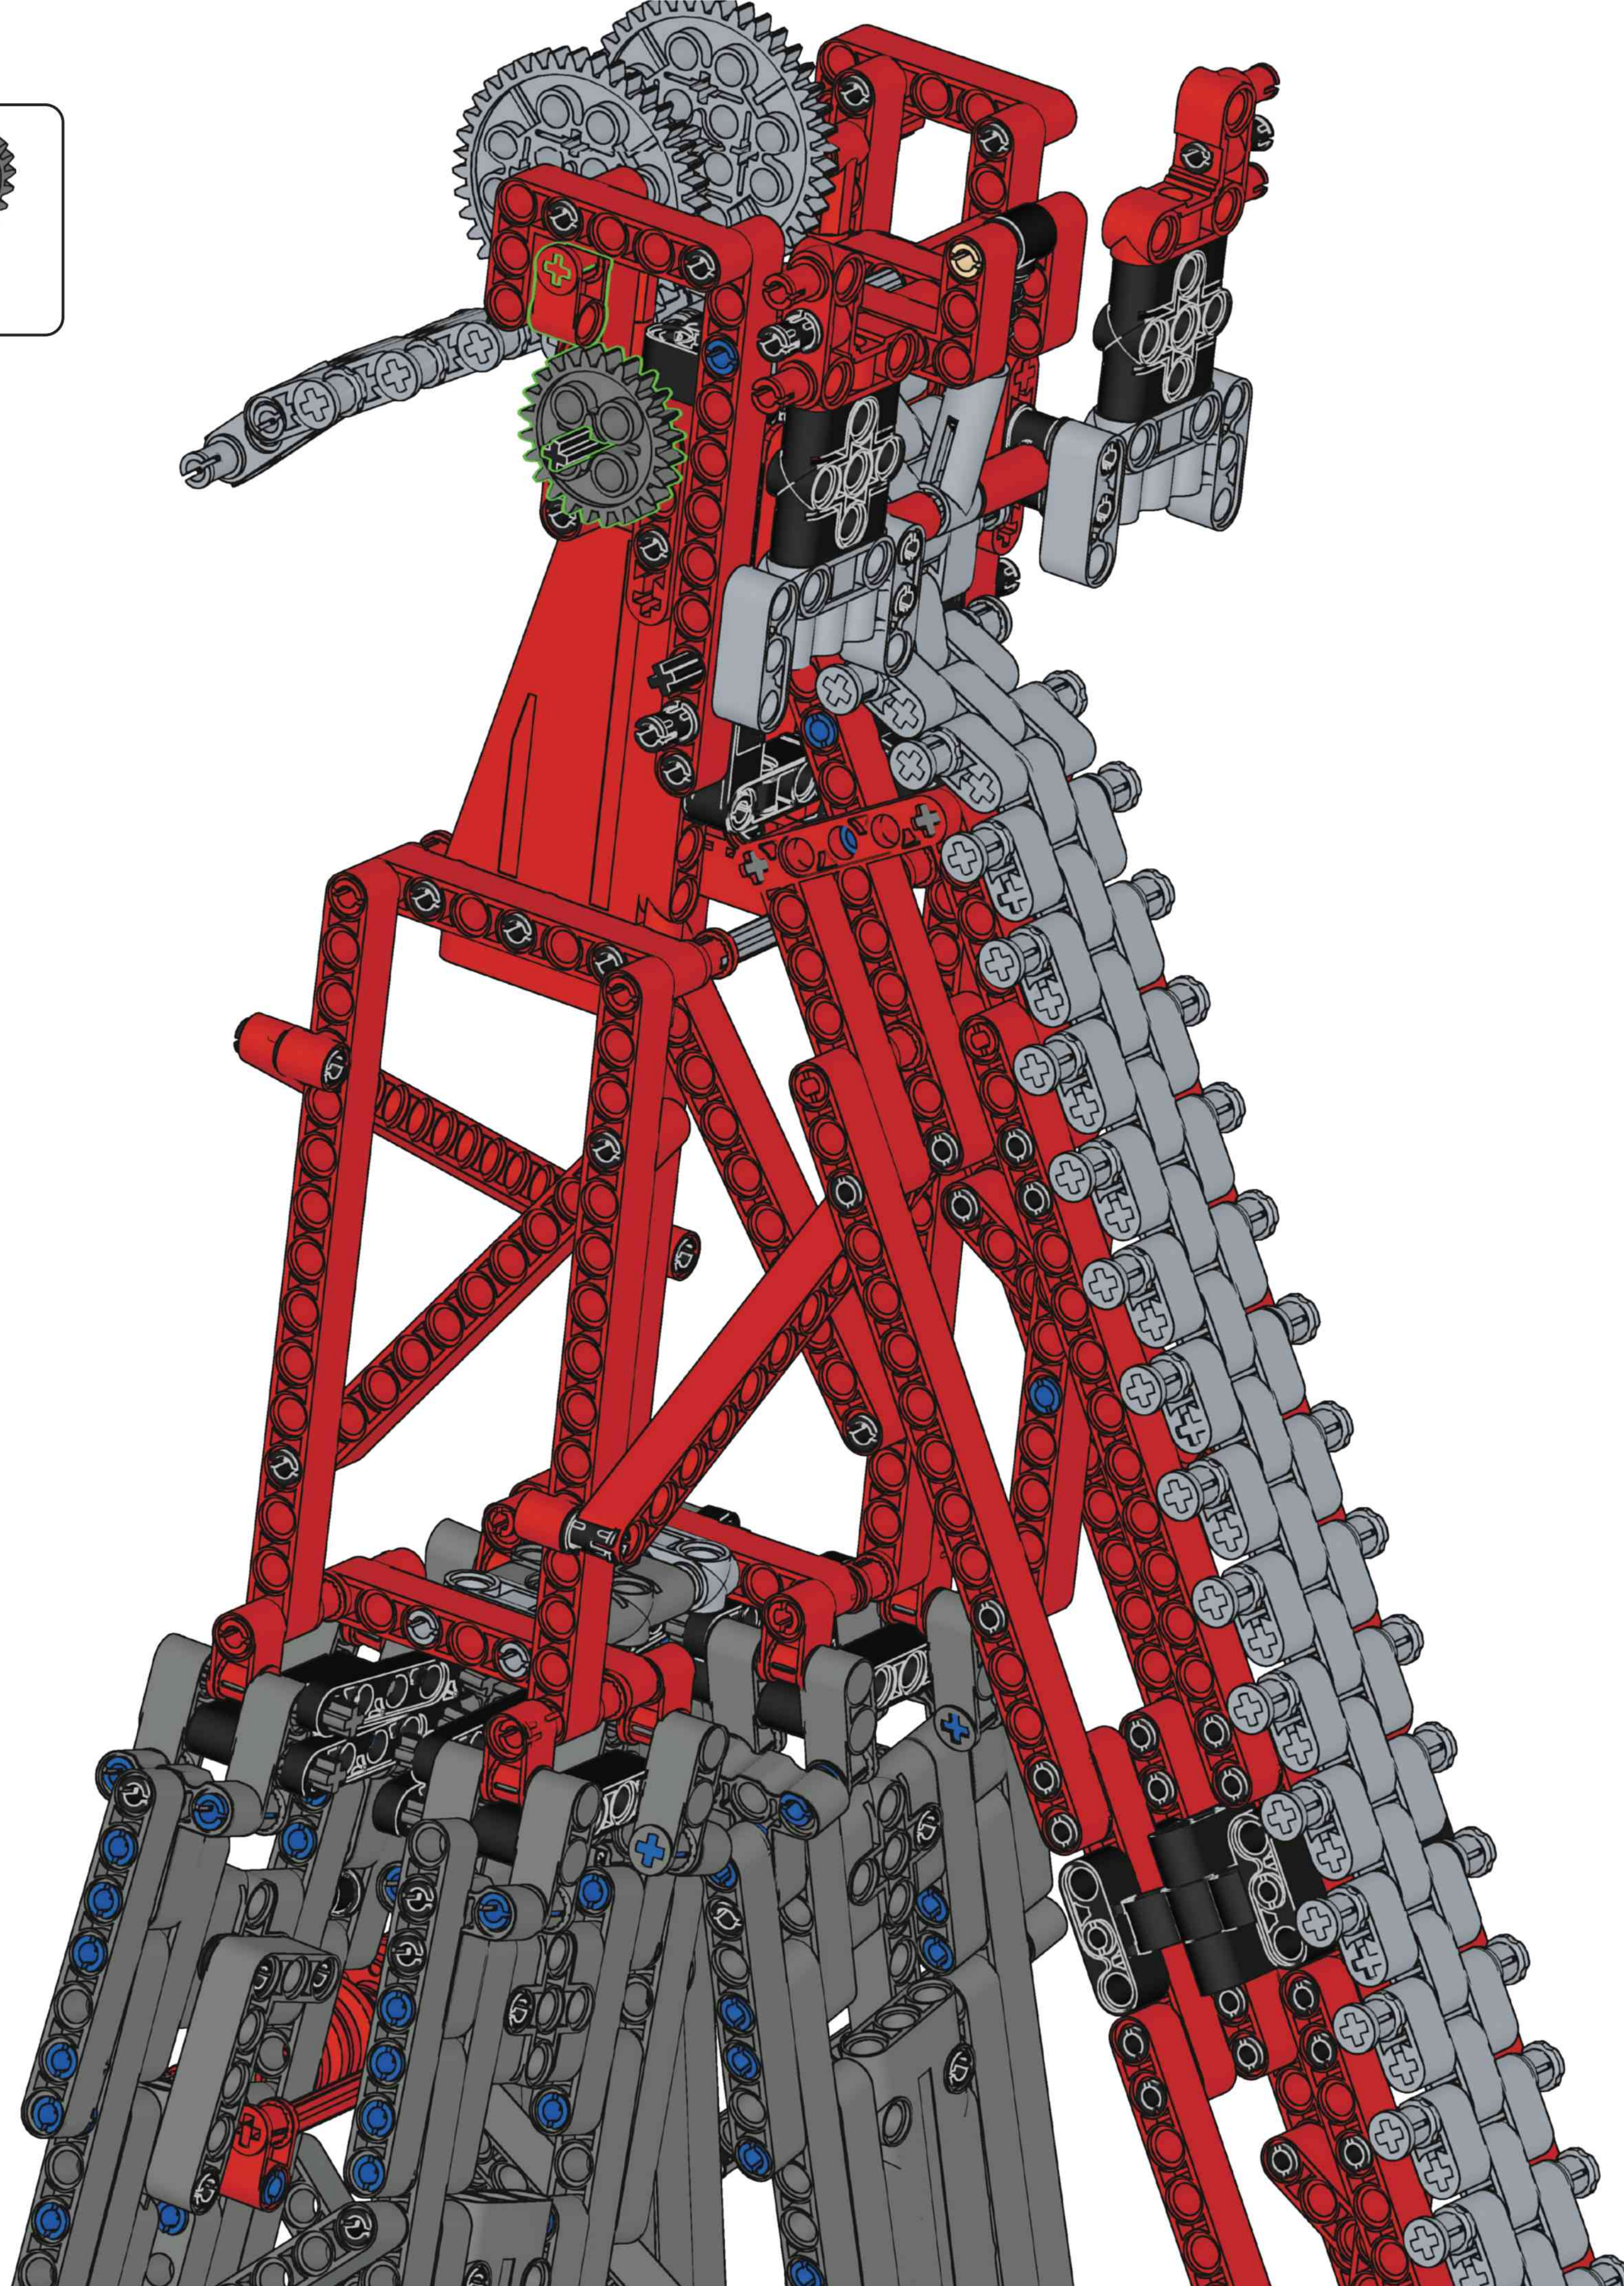

NO.22028

METANICAL SK6000

R/C CONTROL+

2.4GHZ HIGH SPEED ELECTRIC REMOTE CONTROL

PHONE CONTROL+

13

M

M1

M10

M11

M12

M13

M14

M15

M16

M17

M18

M19

M20

M21

M22

M23

M24

M25