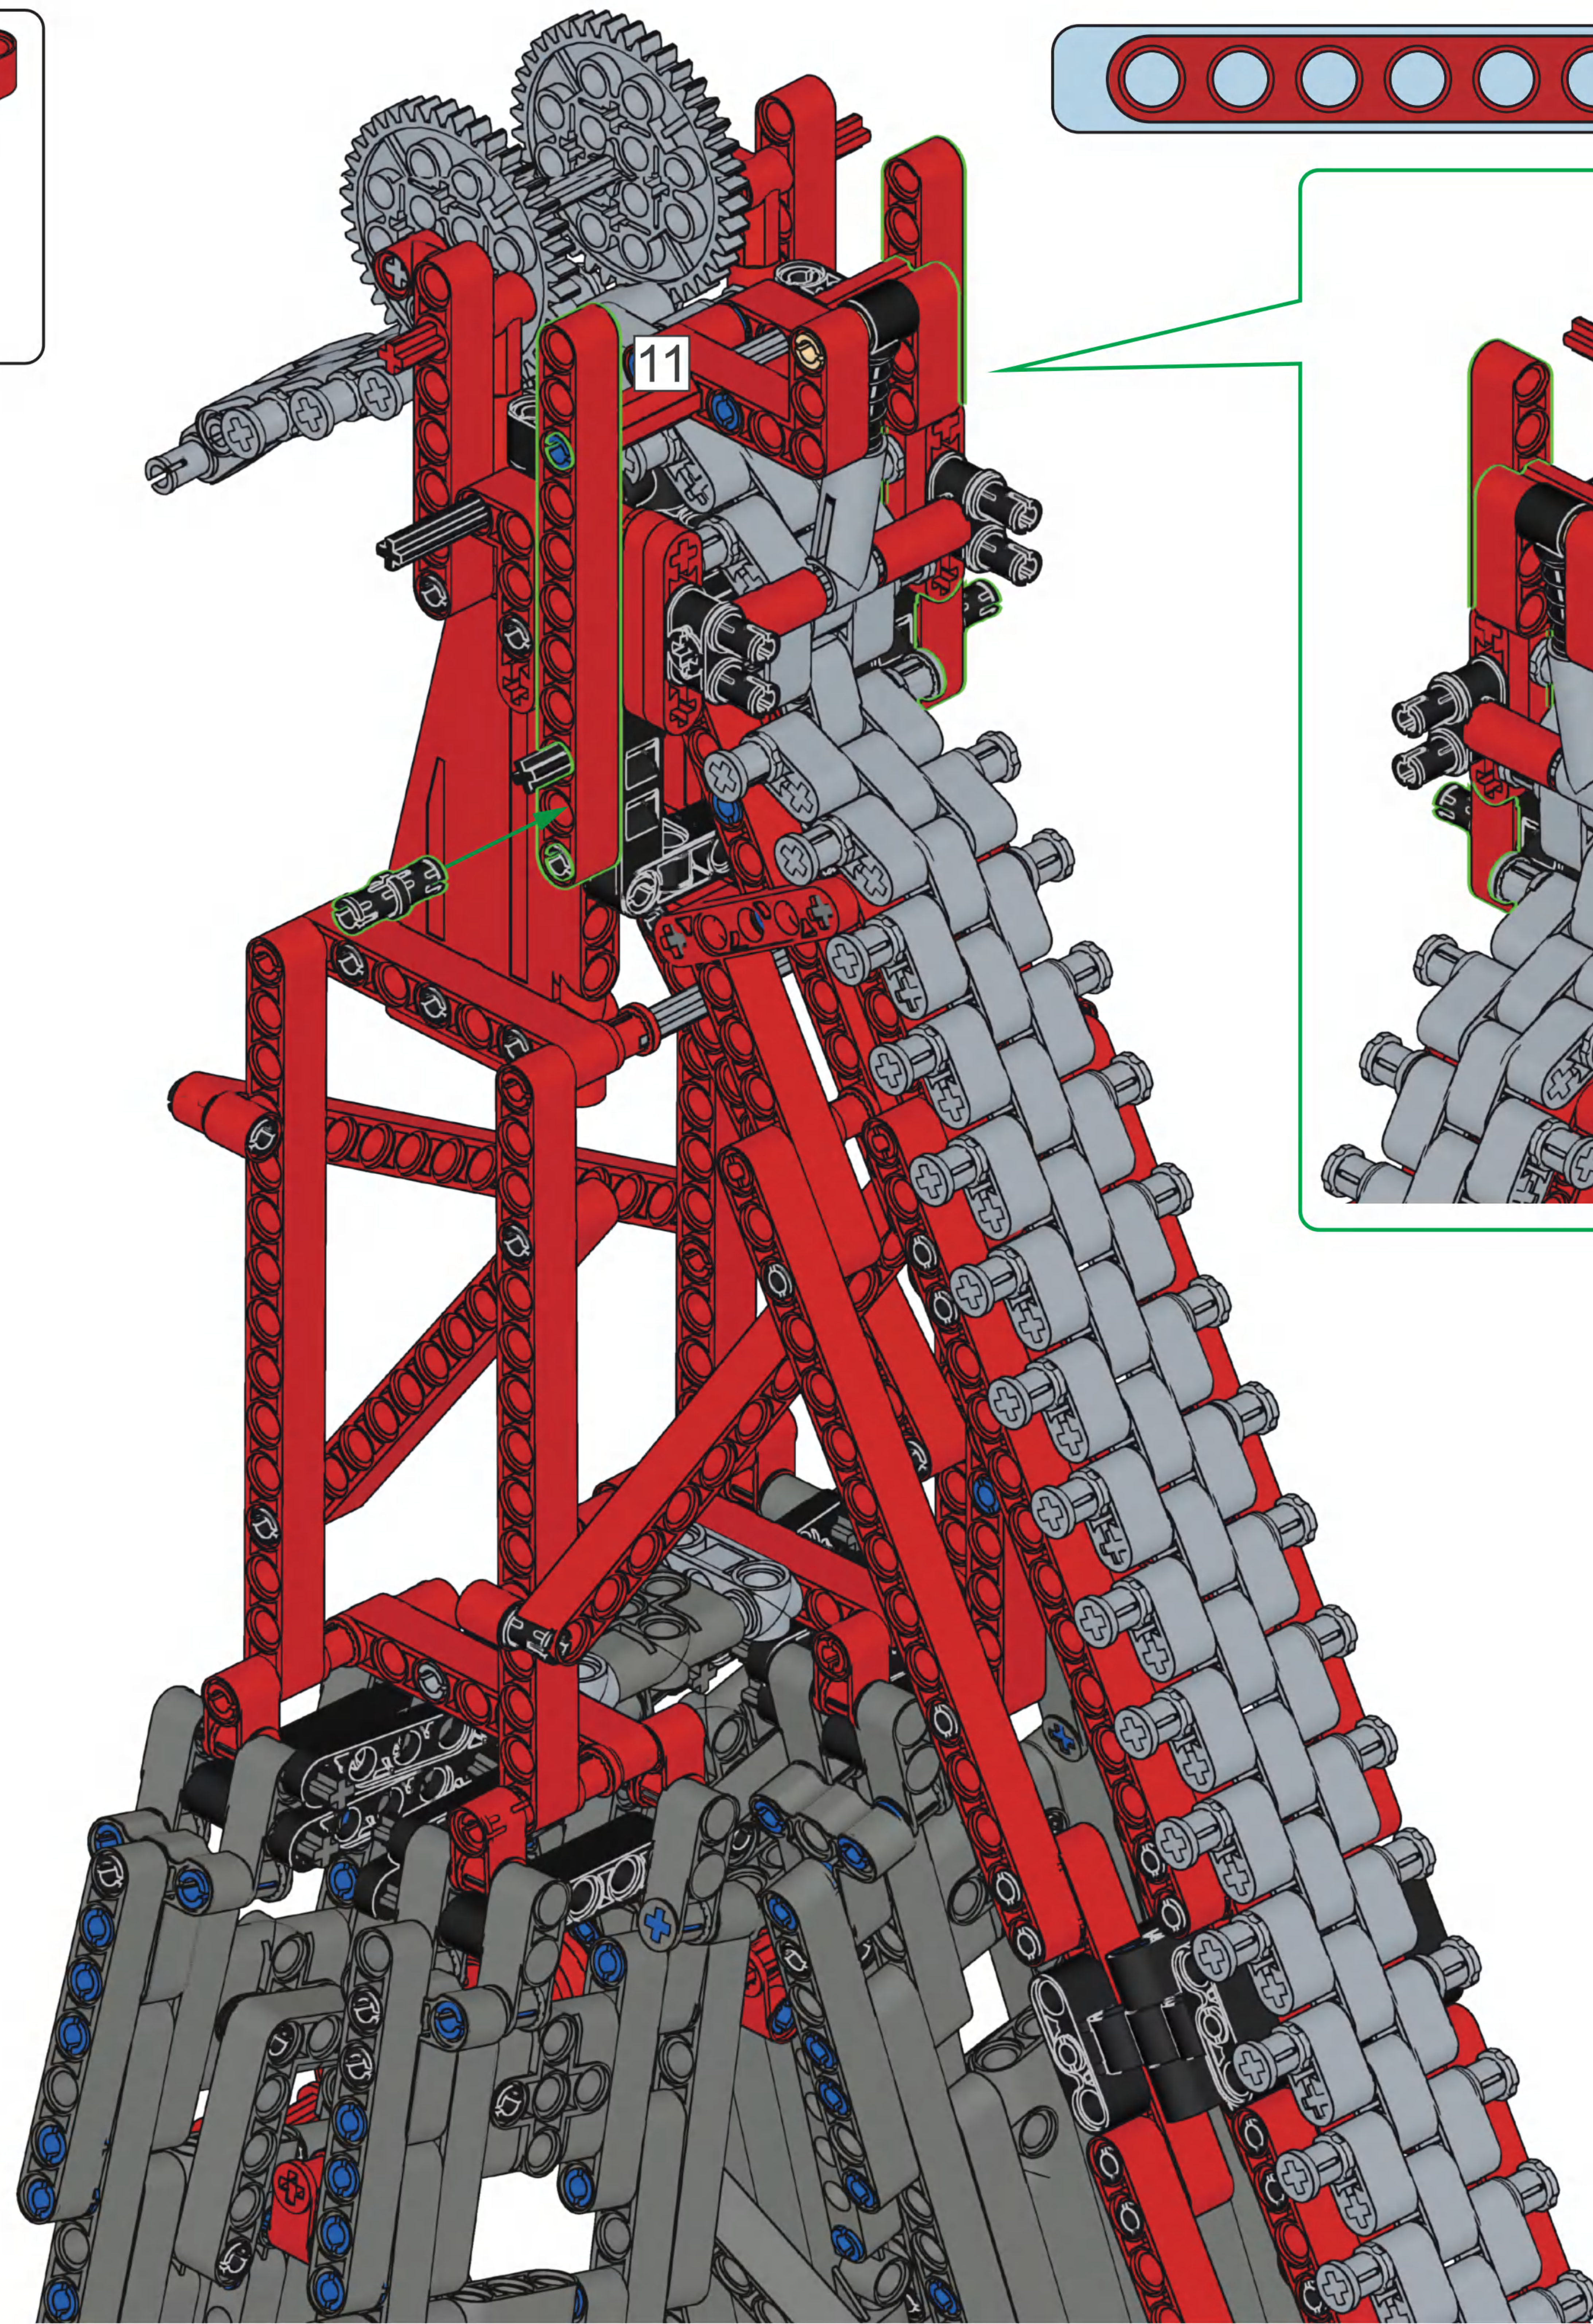

NO.22028

METANICAL SK6000

R/C CONTROL+

2.4GHZ HIGH SPEED ELECTRIC REMOTE CONTROL

PHONE CONTROL+

13

M

M1

M10

M11

M12

M13

M14

M15

M16

M17

M18

M19

M20

M21

M22

M23

M24

M25