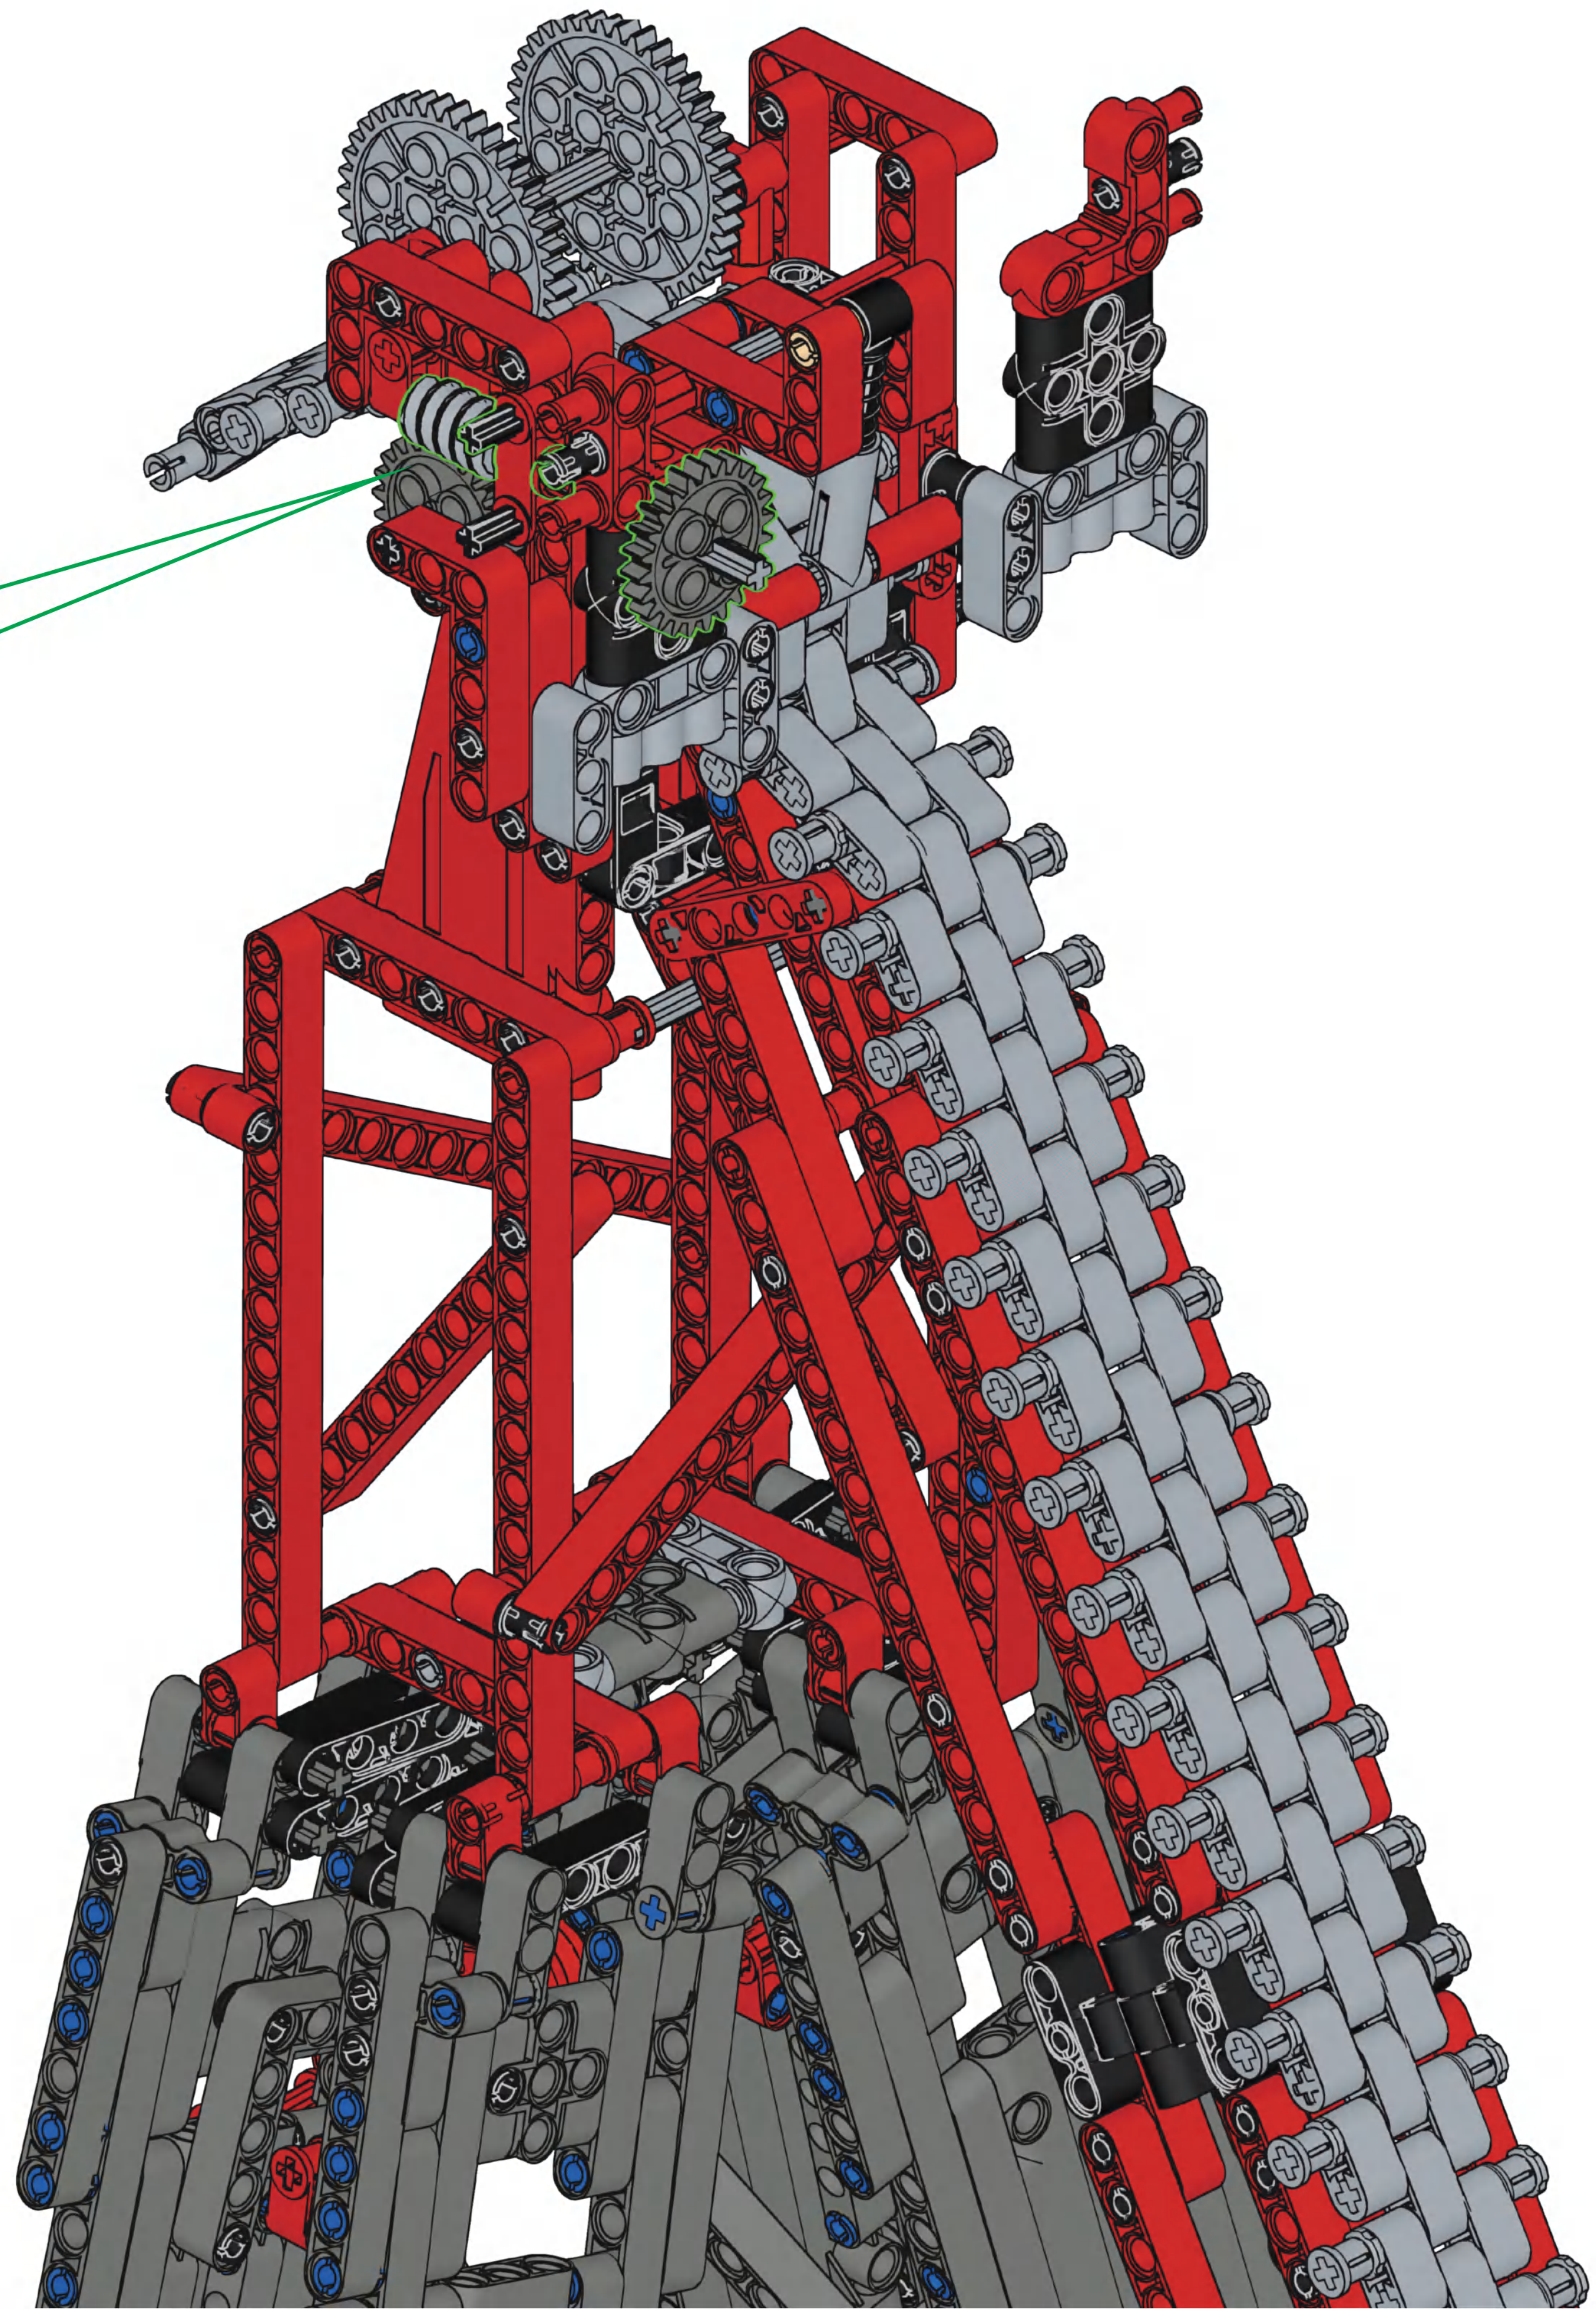

NO.22028

METANICAL SK6000

R/C CONTROL+

2.4GHZ HIGH SPEED ELECTRIC REMOTE CONTROL

PHONE CONTROL+

13

M

M1

M18

M19

M20

M21

M22

M23

M24

M25