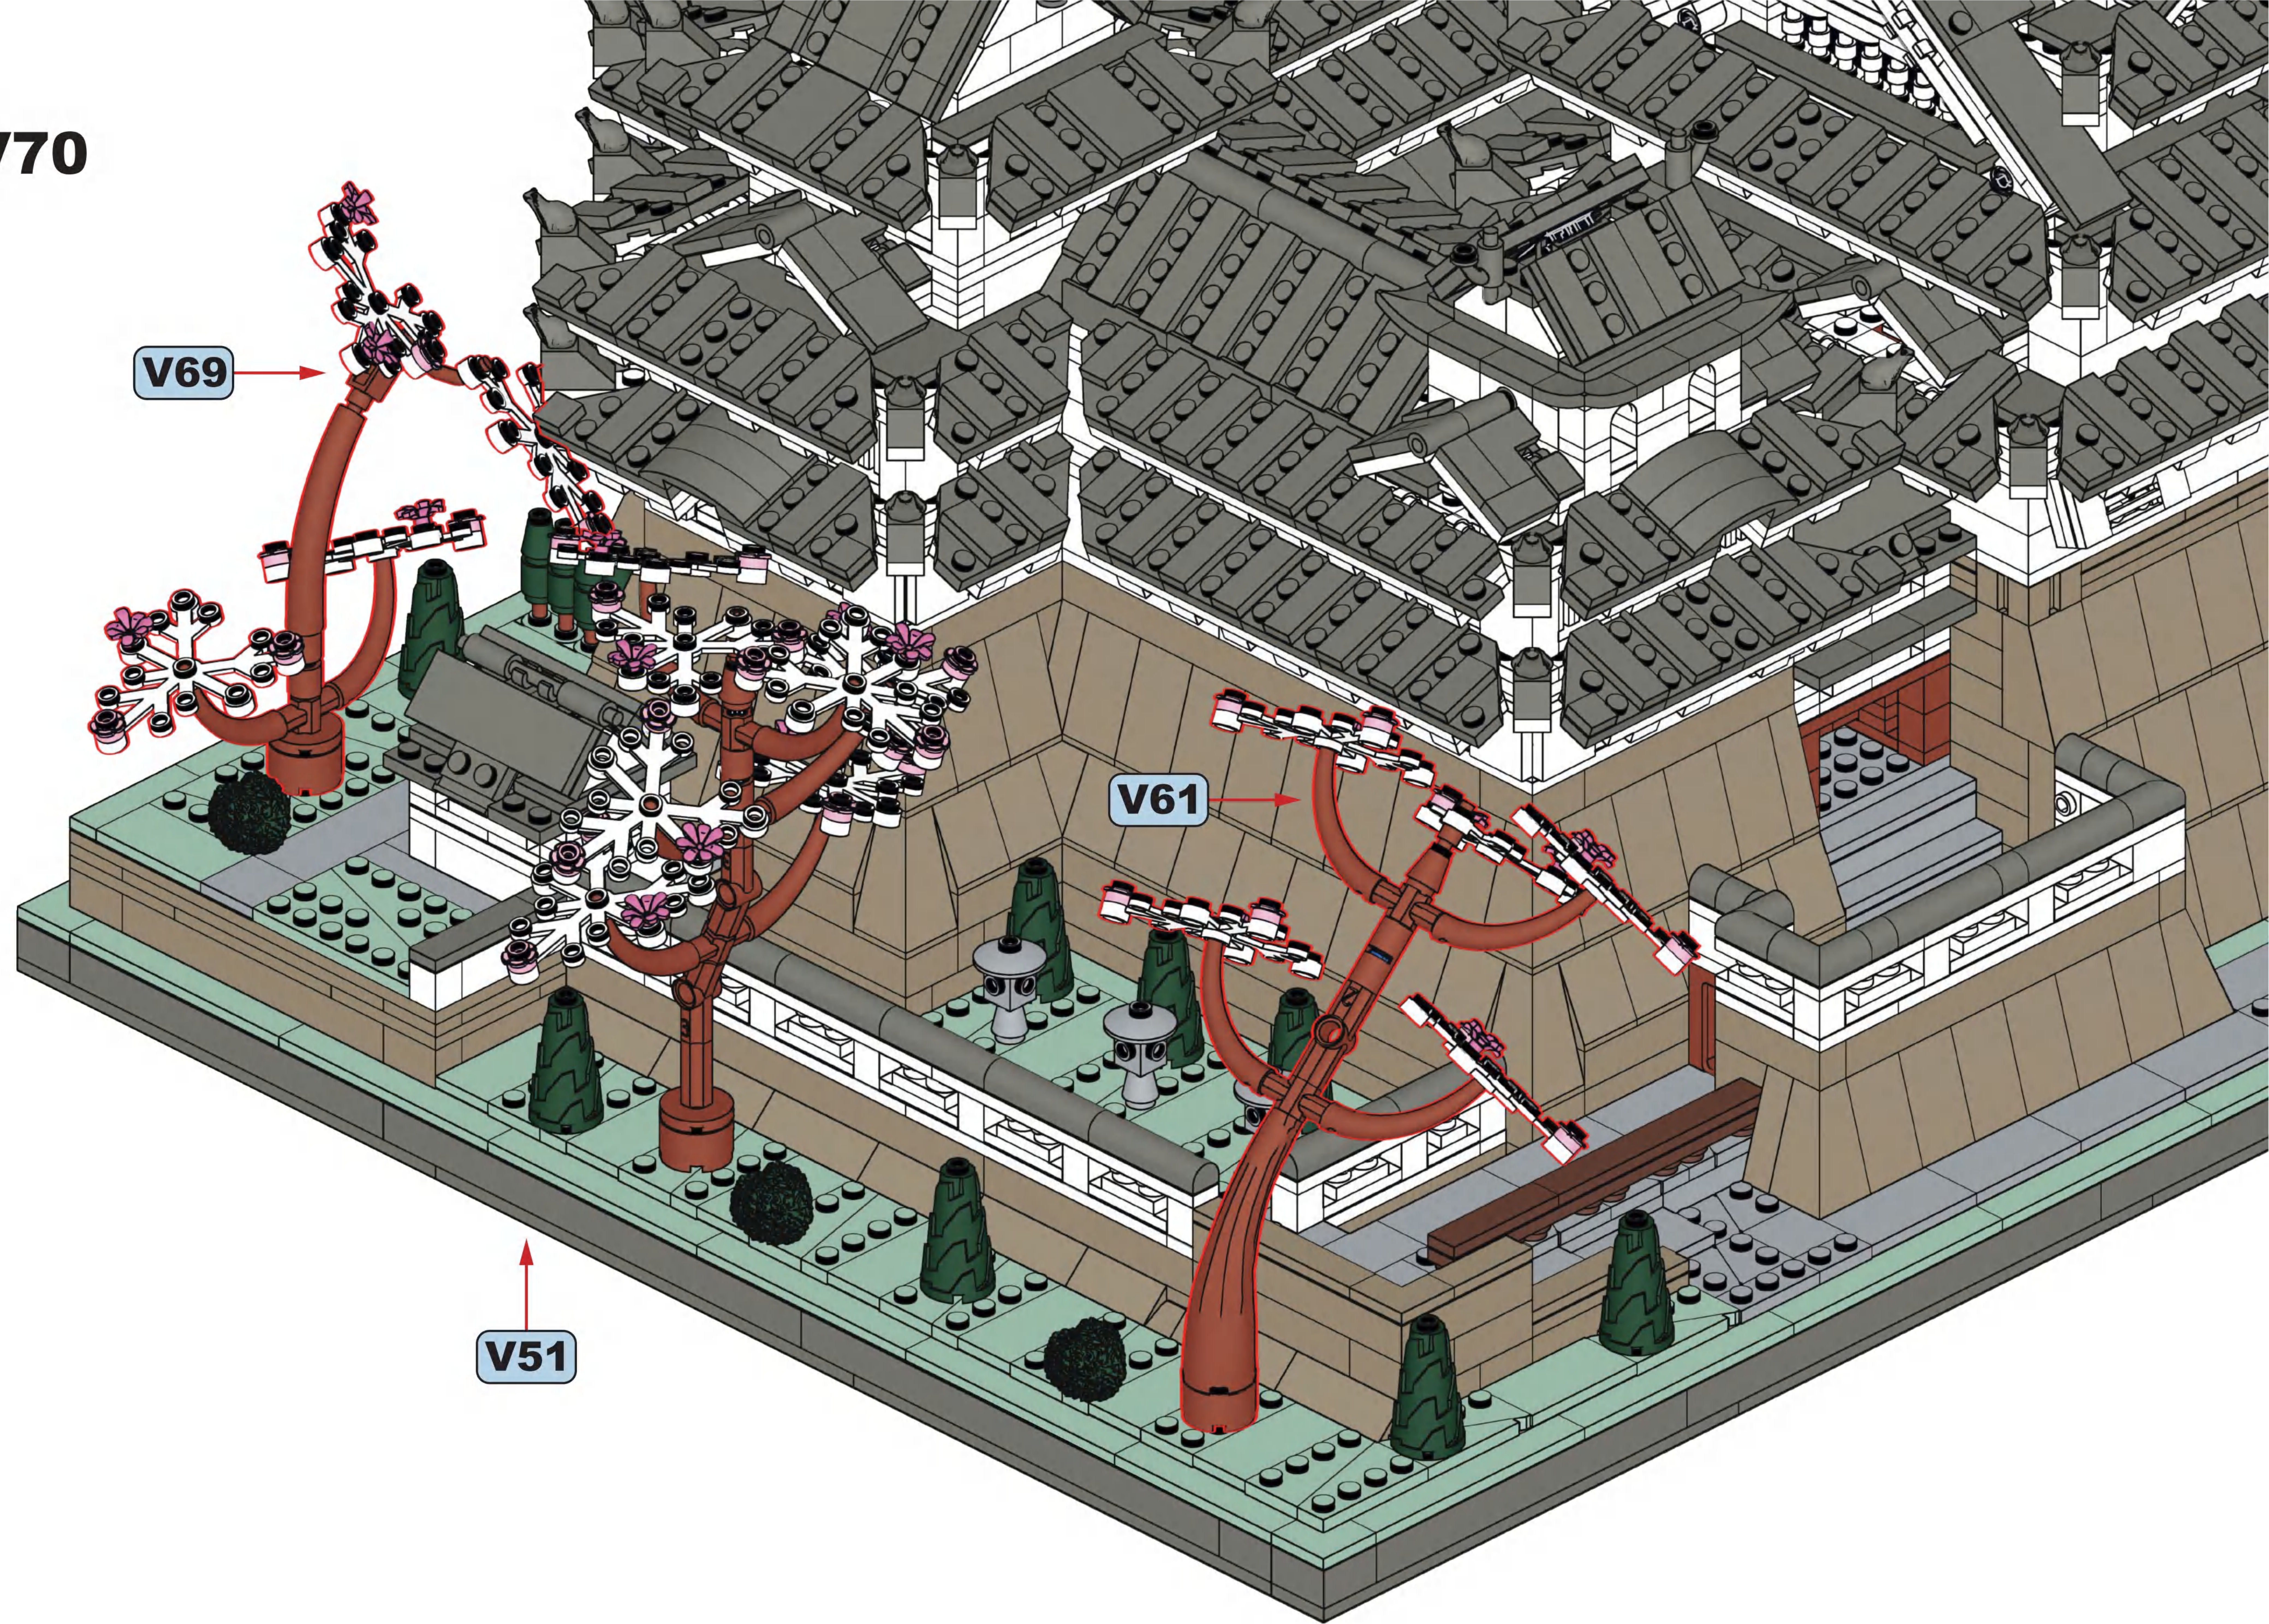

V66

V67

V68

V69

V70

V69

V61

V51

HIMEJI CASTLE
— JAPAN —
Himeji Castle is an ancient castle located in Himeji, Japan. It was first built in 1333. It is known as "The White Heron" because of its white preservation.

1x

4X10

6x

12x

6X10

7x

1X12