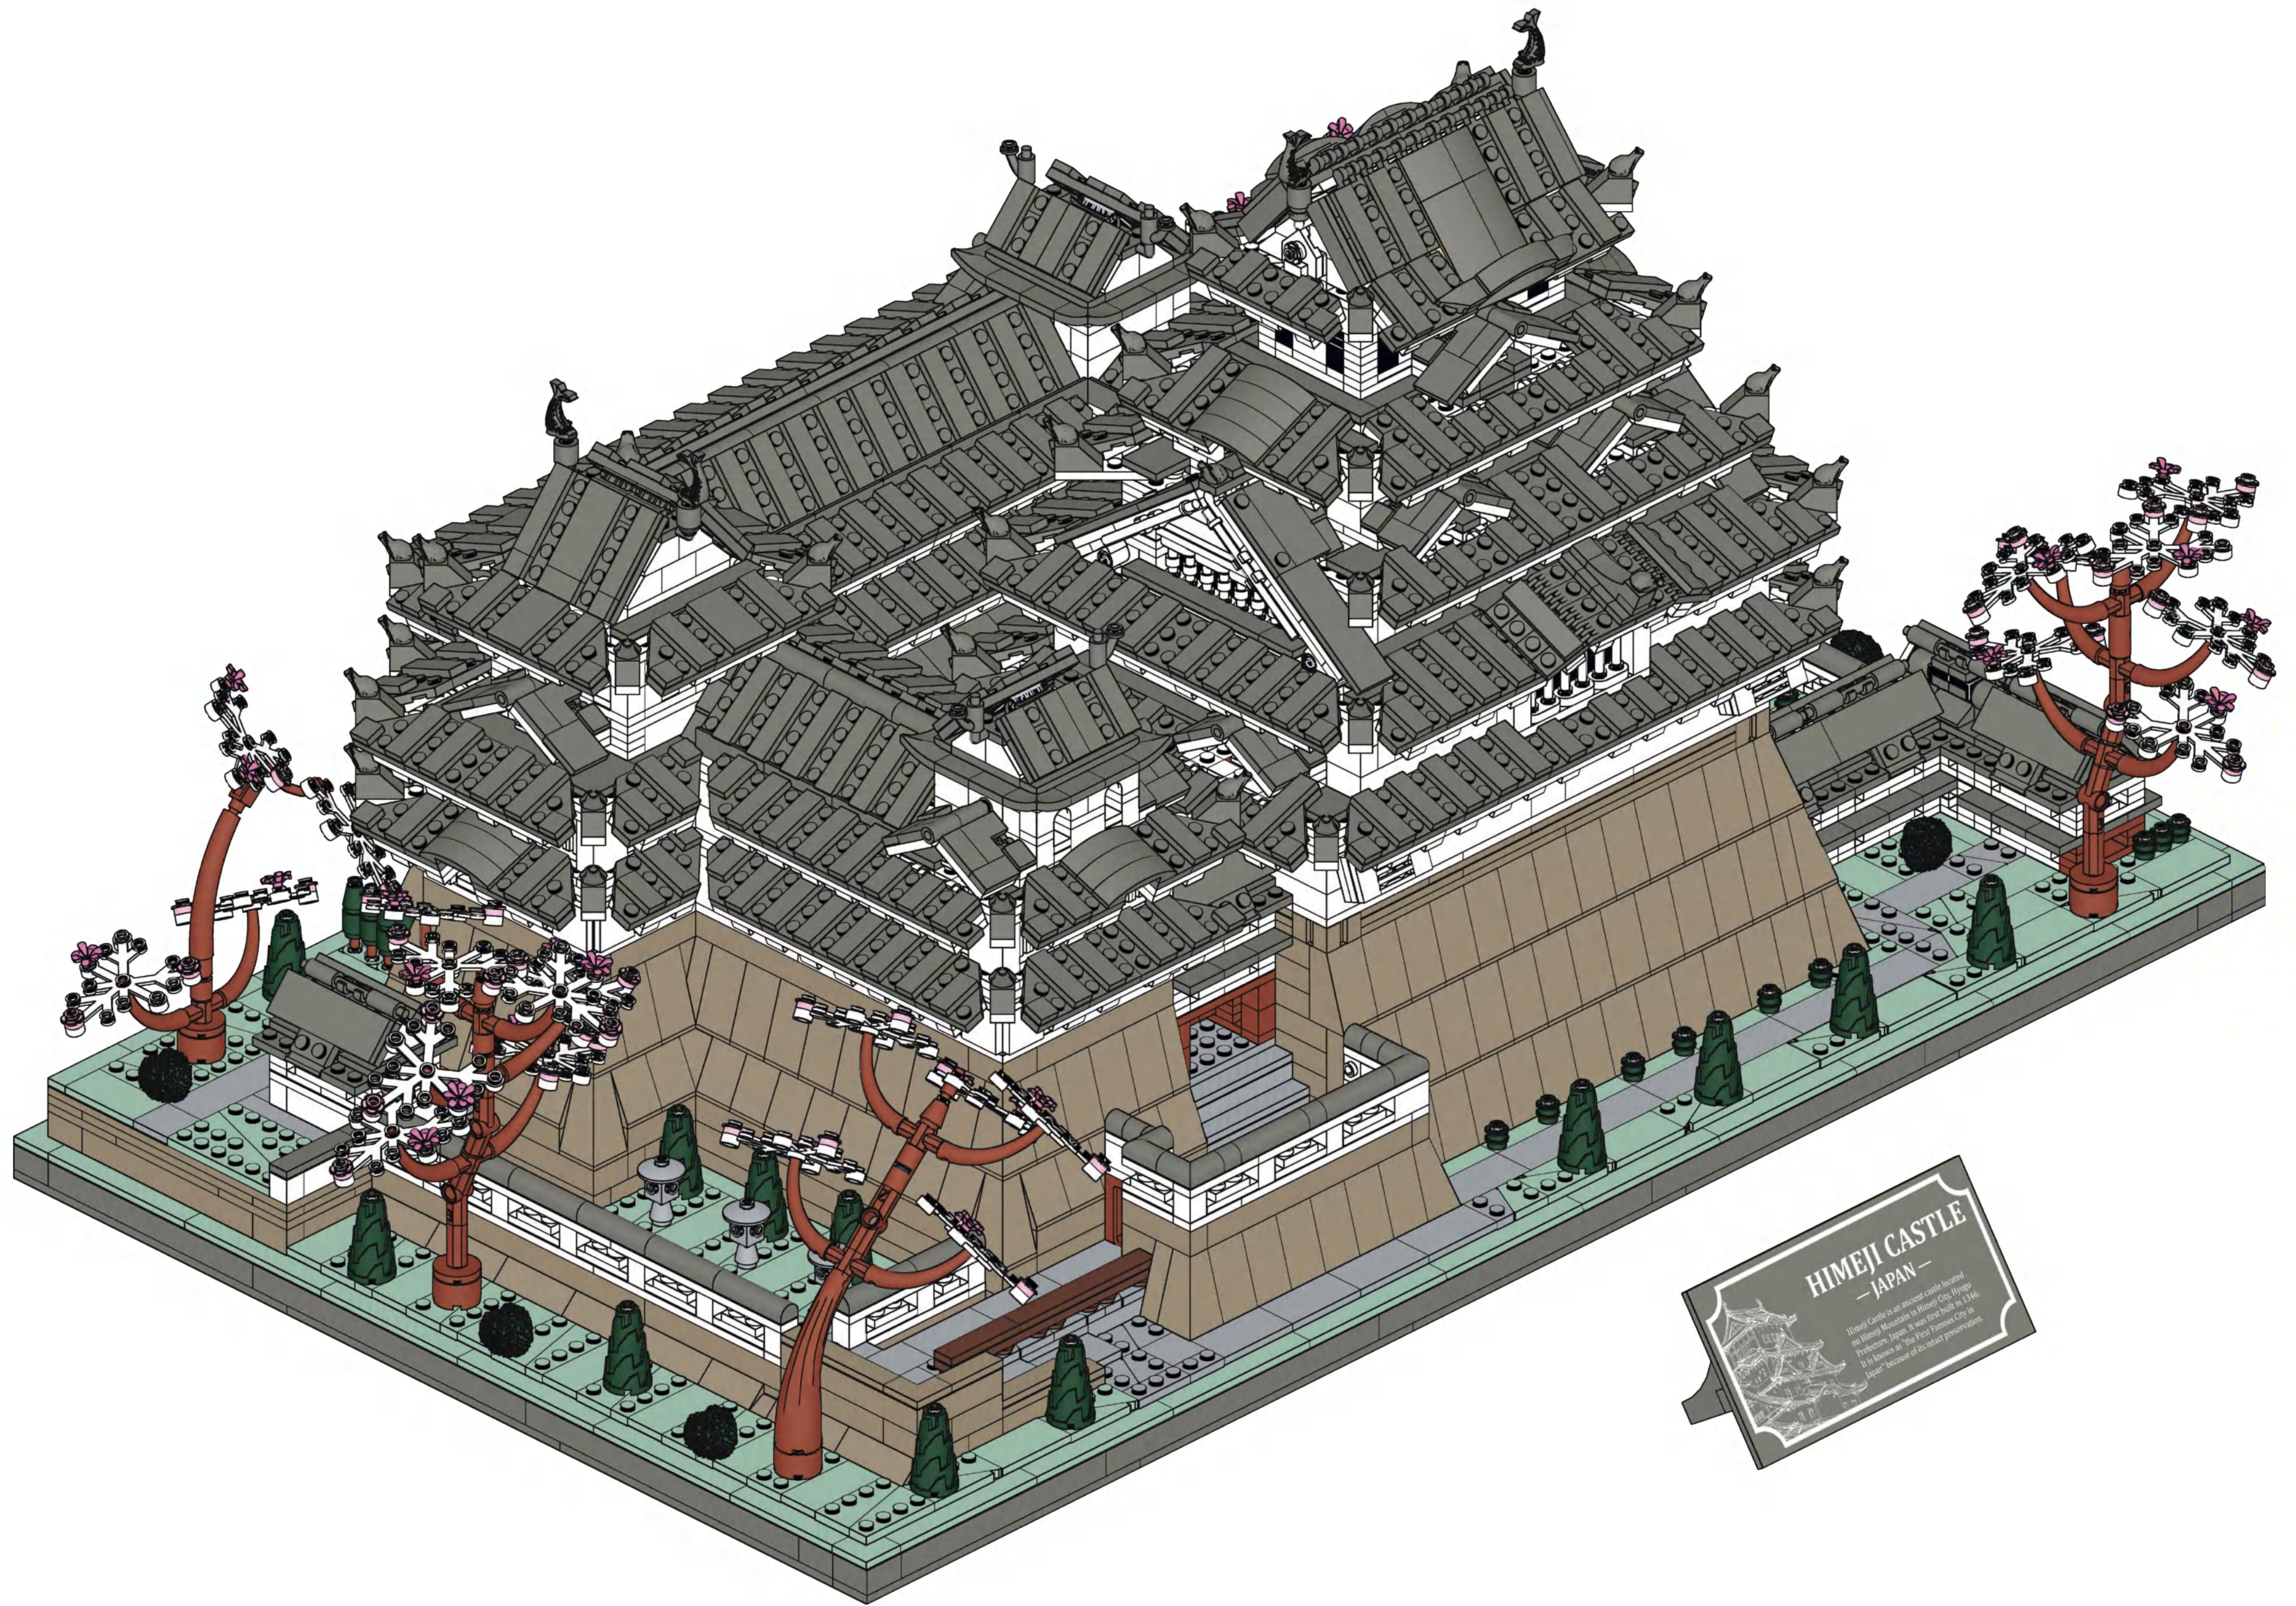

V71

V72

x2

V73

V74

V75

V70

V74

HIMEJI CASTLE
— JAPAN —
Himeji Castle is an ancient castle located in Himeji, Japan. It was first built in 1333. It is known as "The White Heron" because of its white preservation.

1x

4X10

6x

12x

6X10

7x

1X12