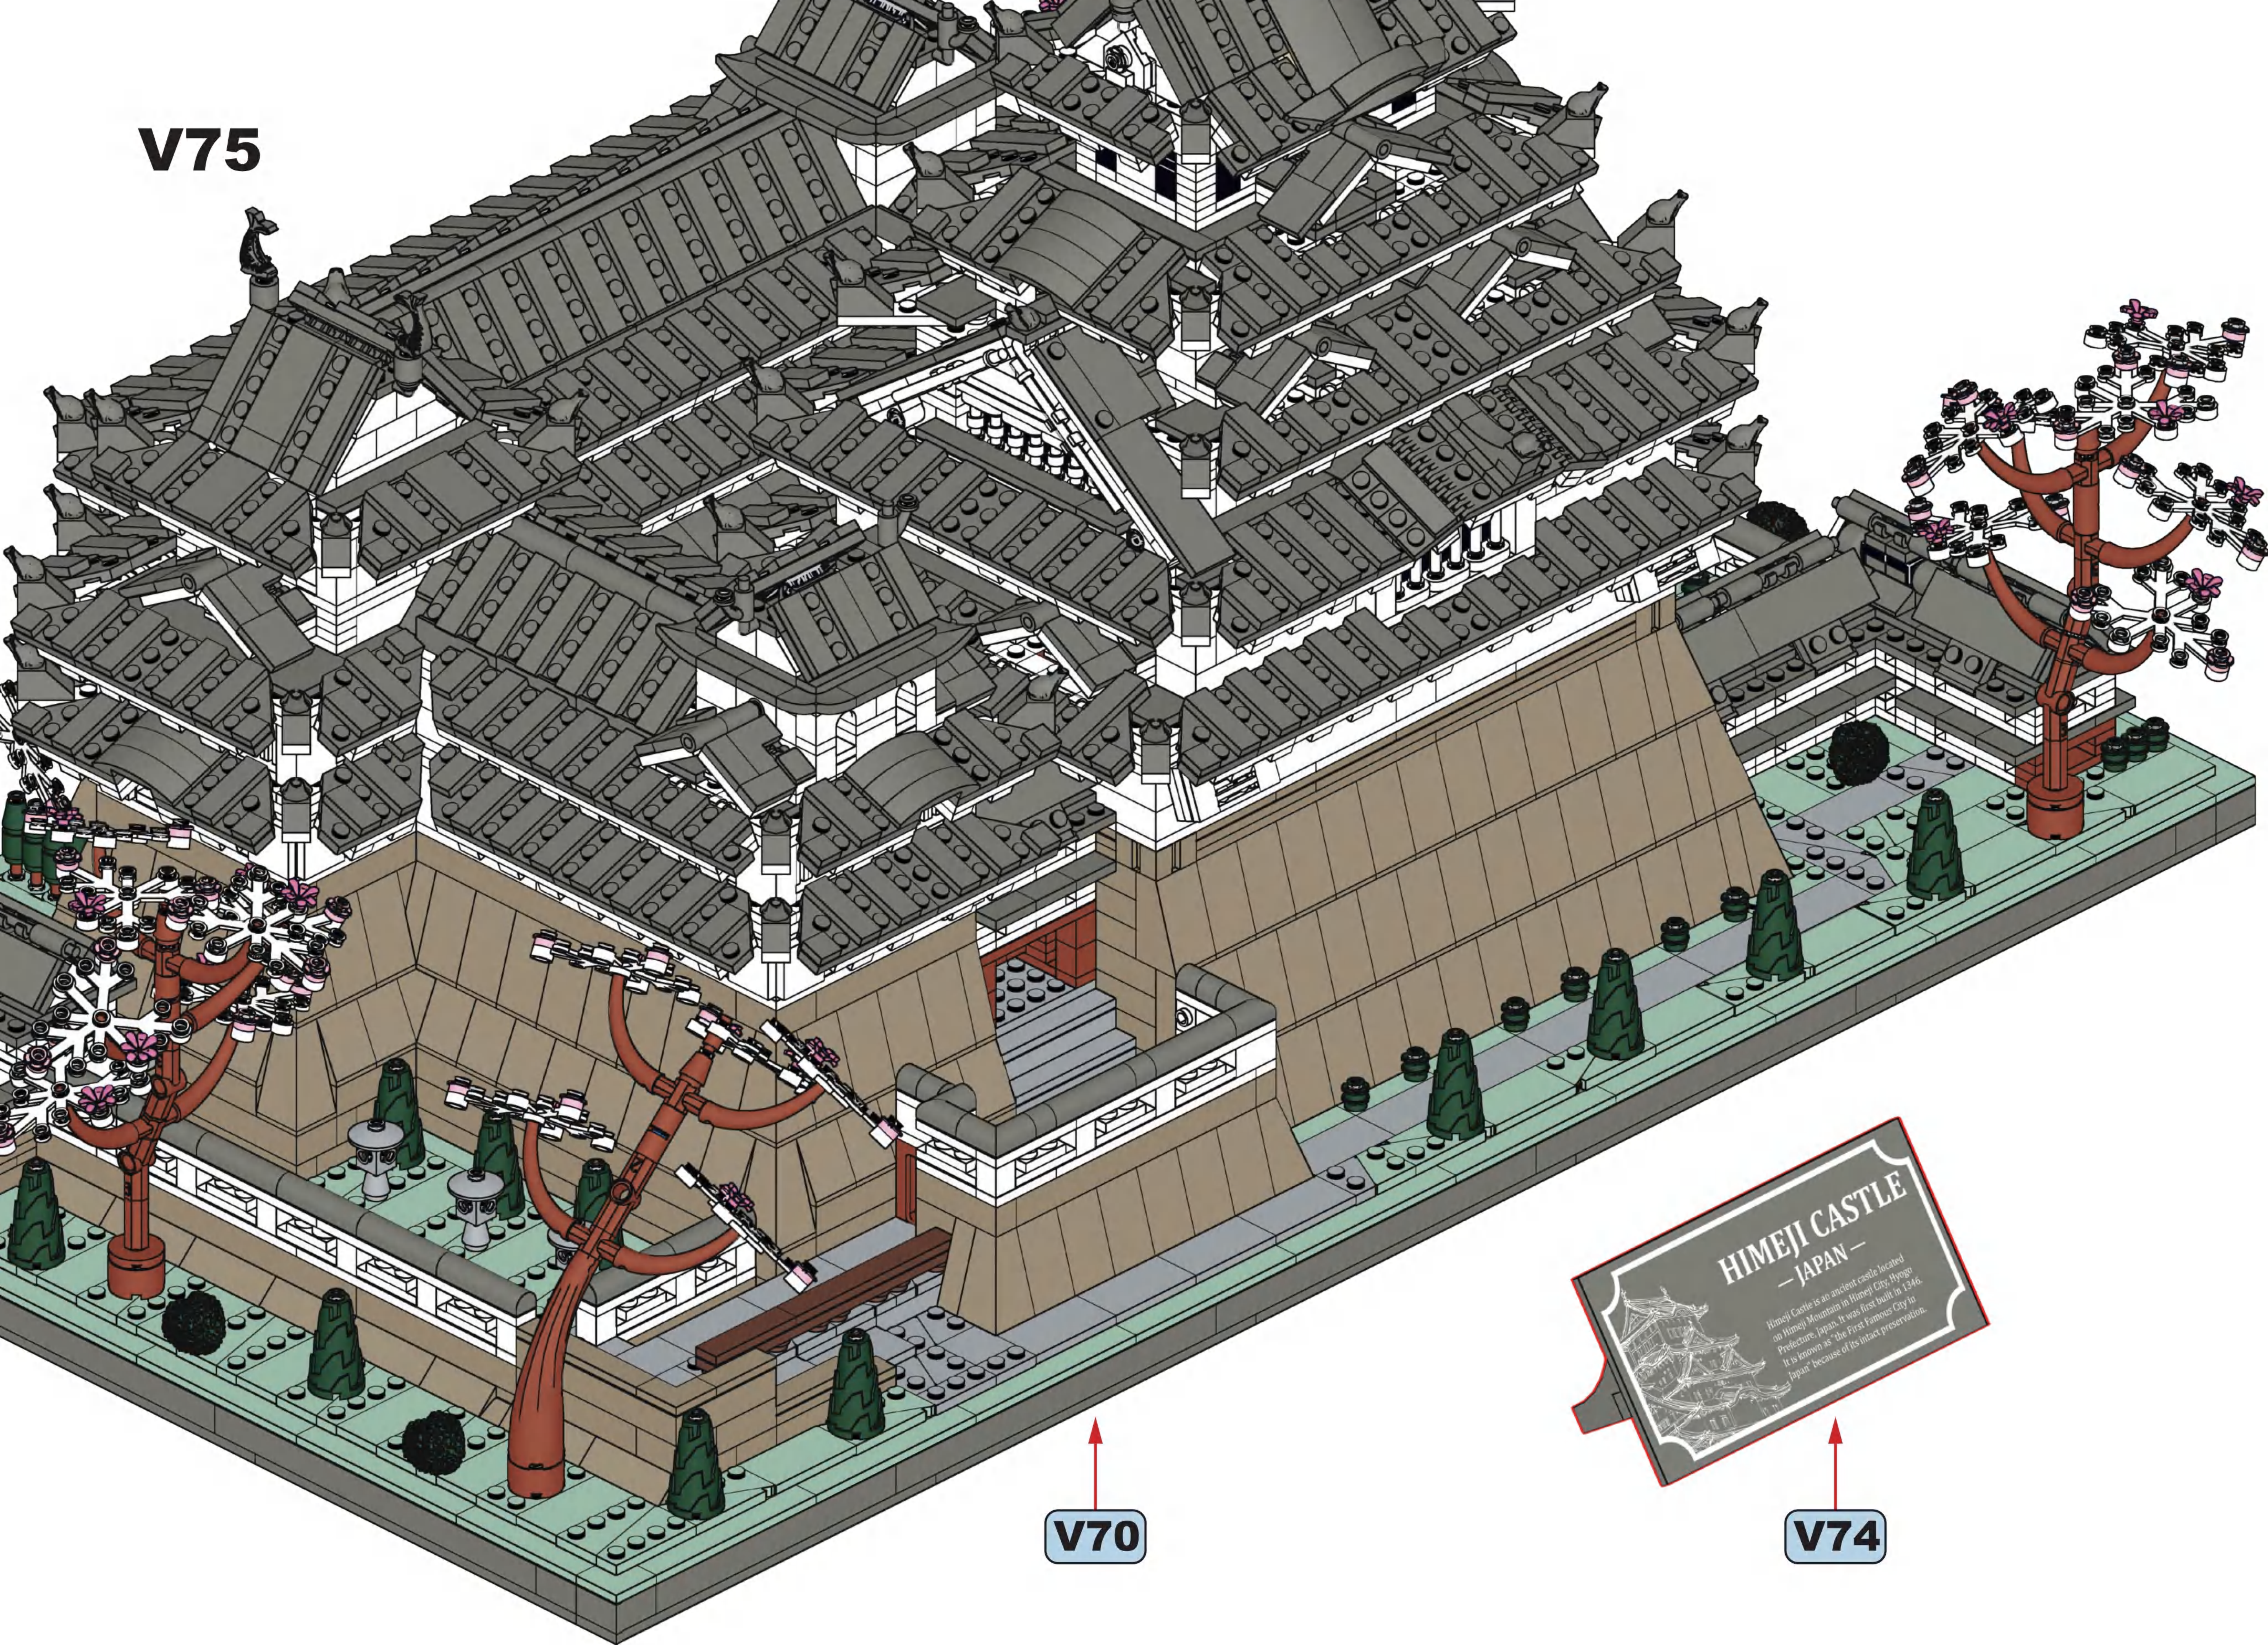

V71

V72

x2

V73

V74

V75

V70

V74

HIMEJI CASTLE
— JAPAN —
Himeji Castle is an ancient castle located in Himeji, Japan. It was first built in 1333. It is known as "The White Heron" because of its white preservation.

1x

4X10

6x

12x

6X10

7x

1X12