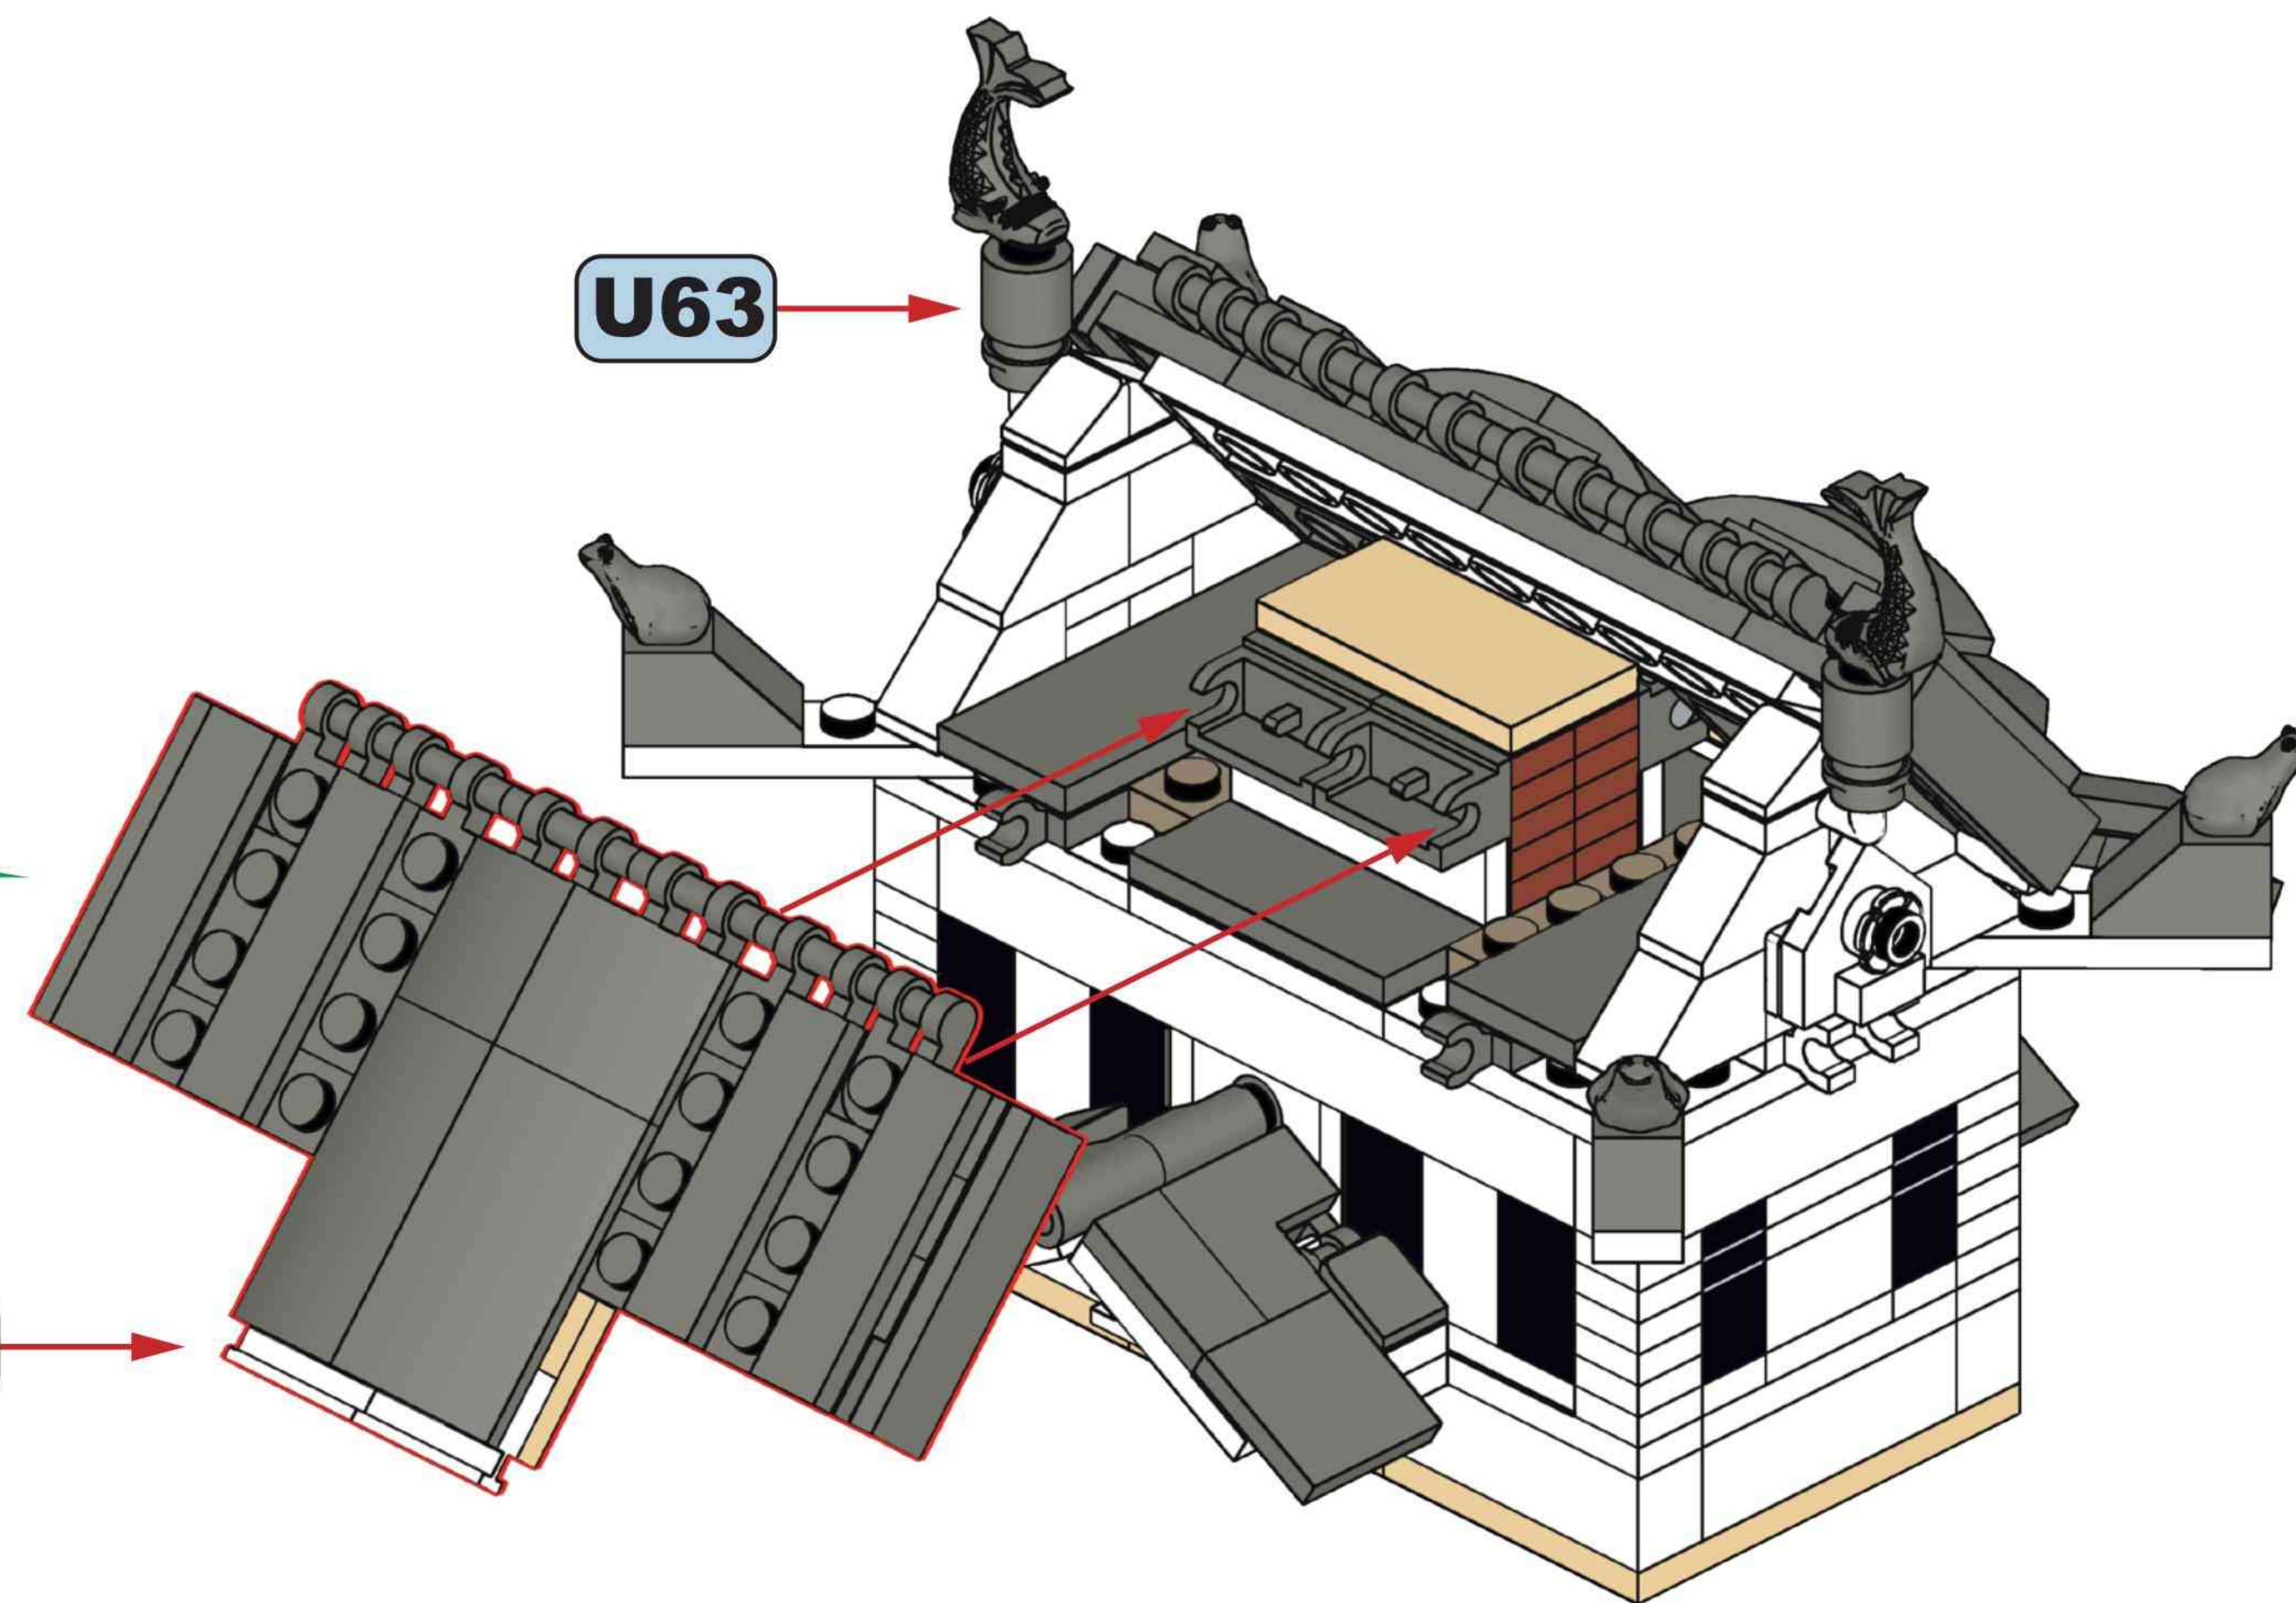

V14

U63

V16

V17