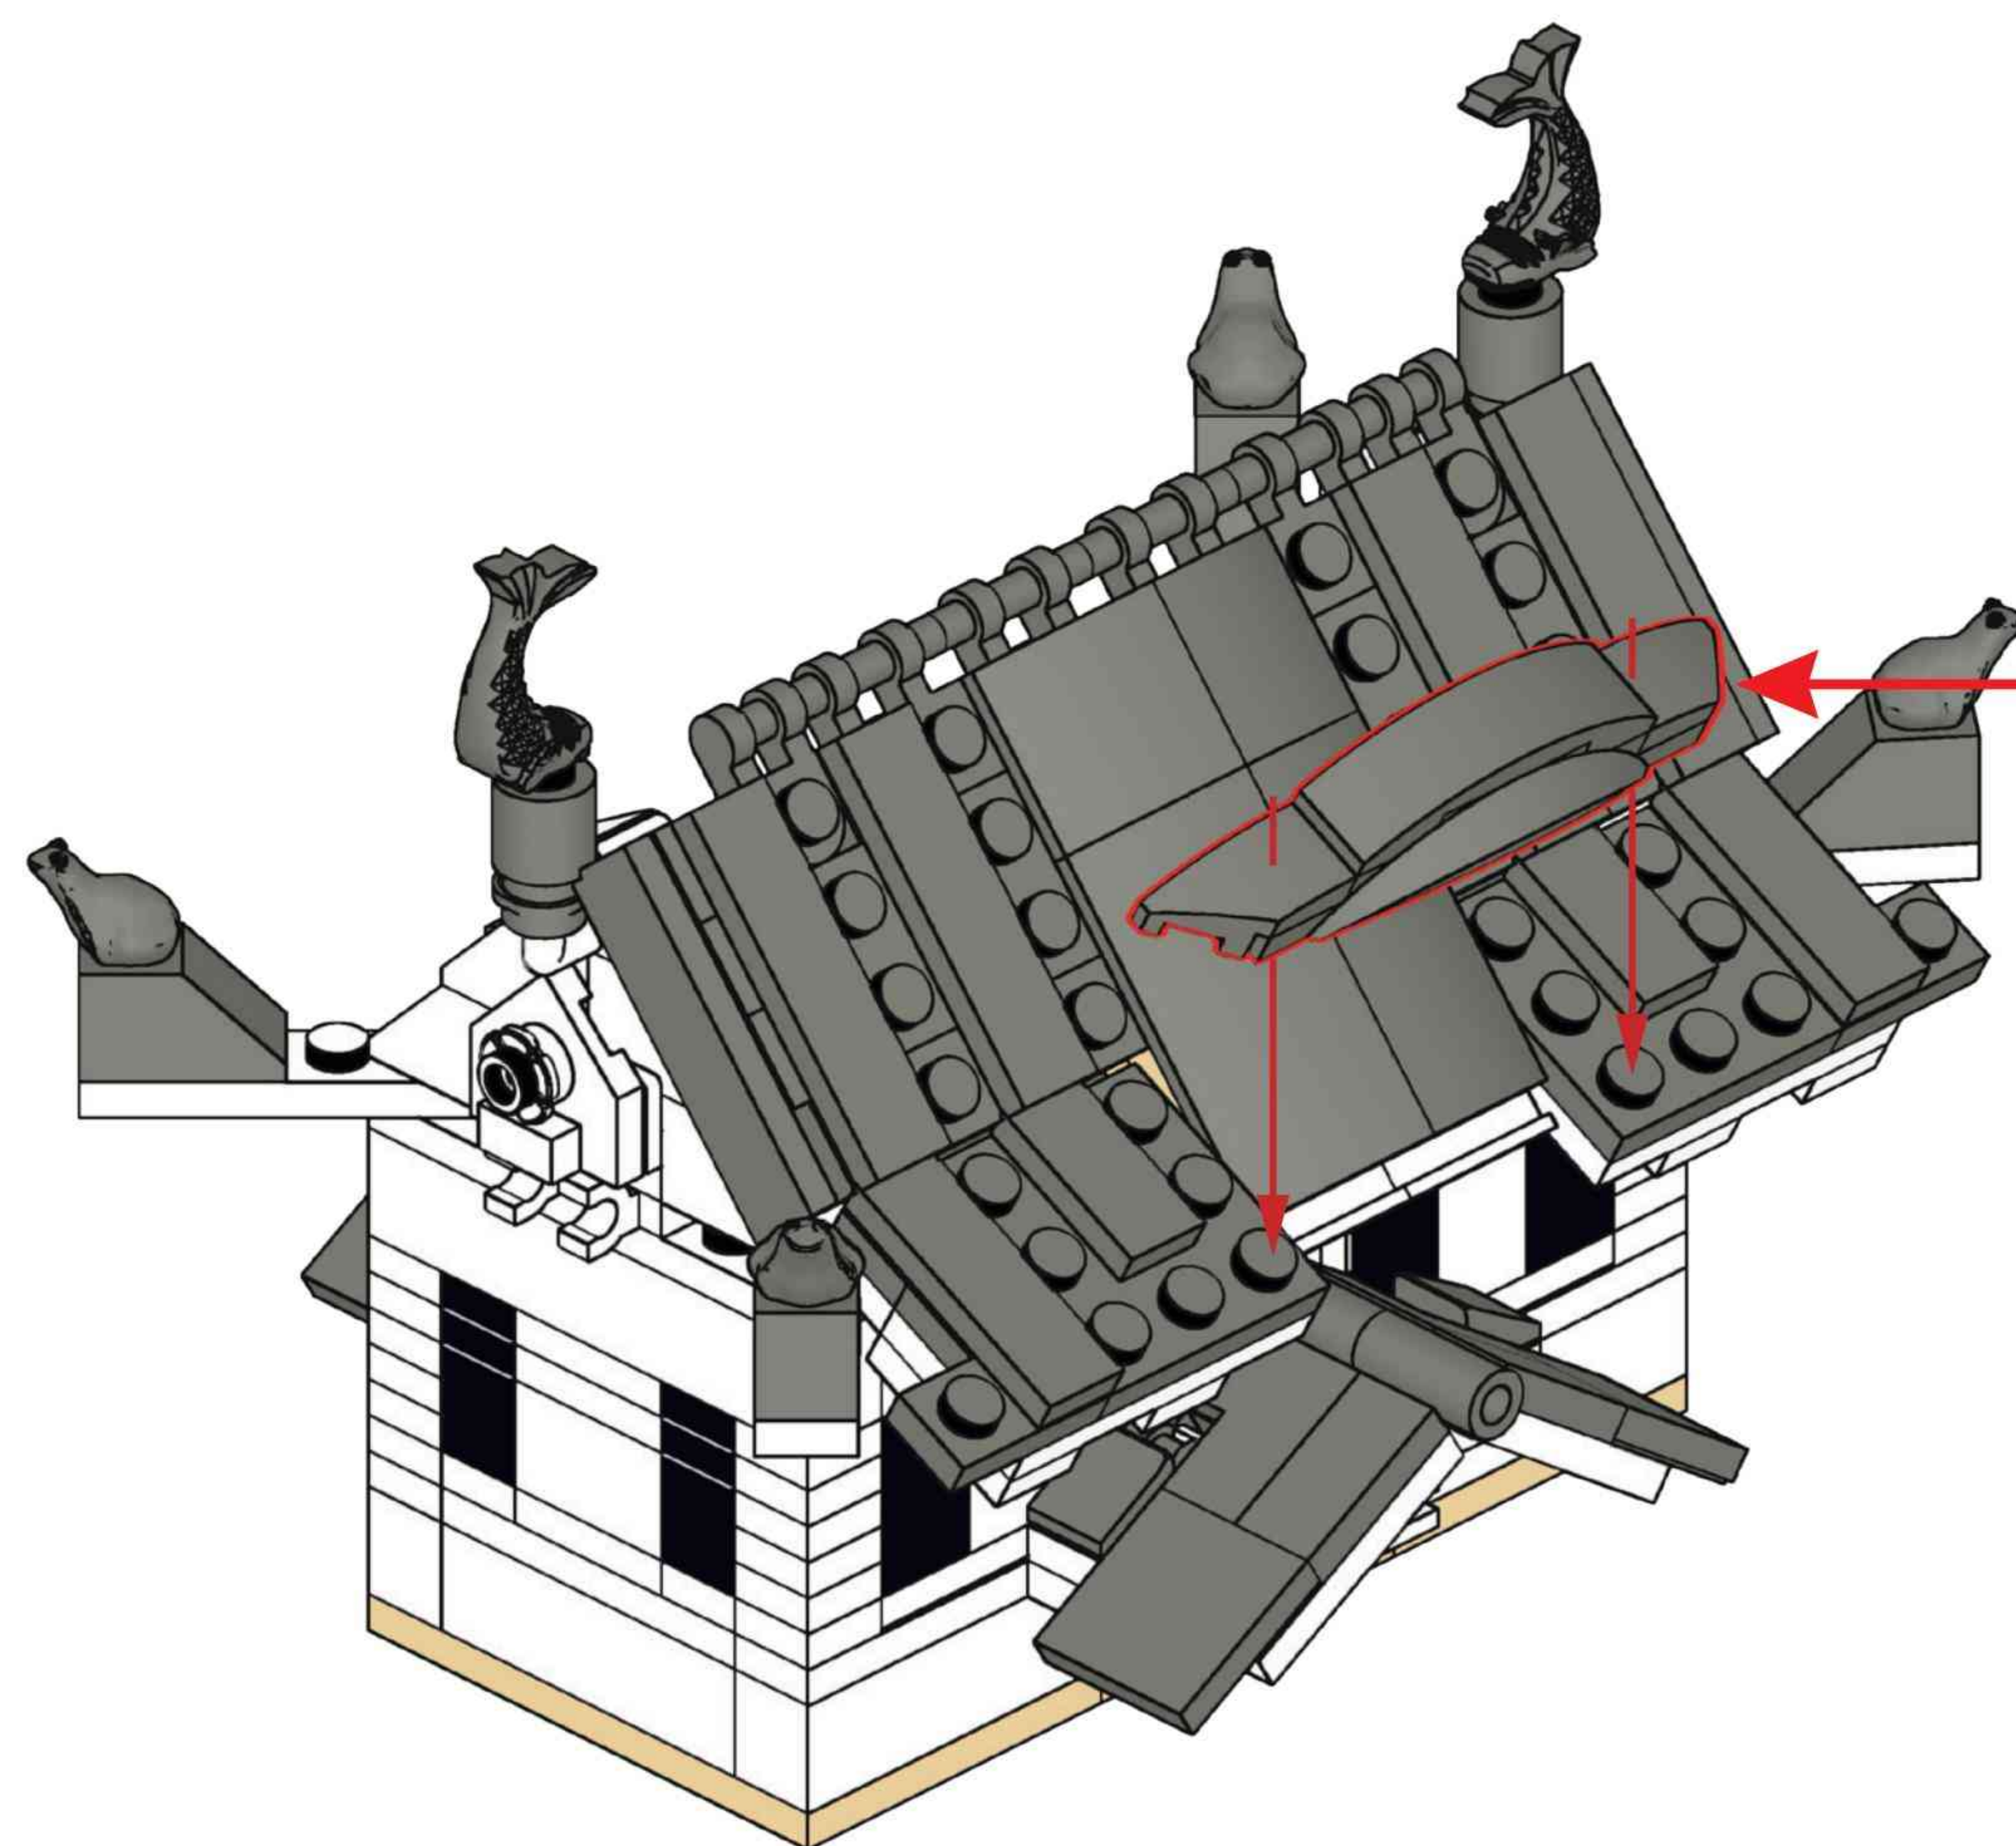

U61

U62

U63

HIMEJI CASTLE
— JAPAN —
Himeji Castle is an ancient castle located on Himeji Mountain in Himeji City Hyogo prefecture Japan. It was first built in 1346. It is known as the "White Falcon" of Japan because of its exact preservation.