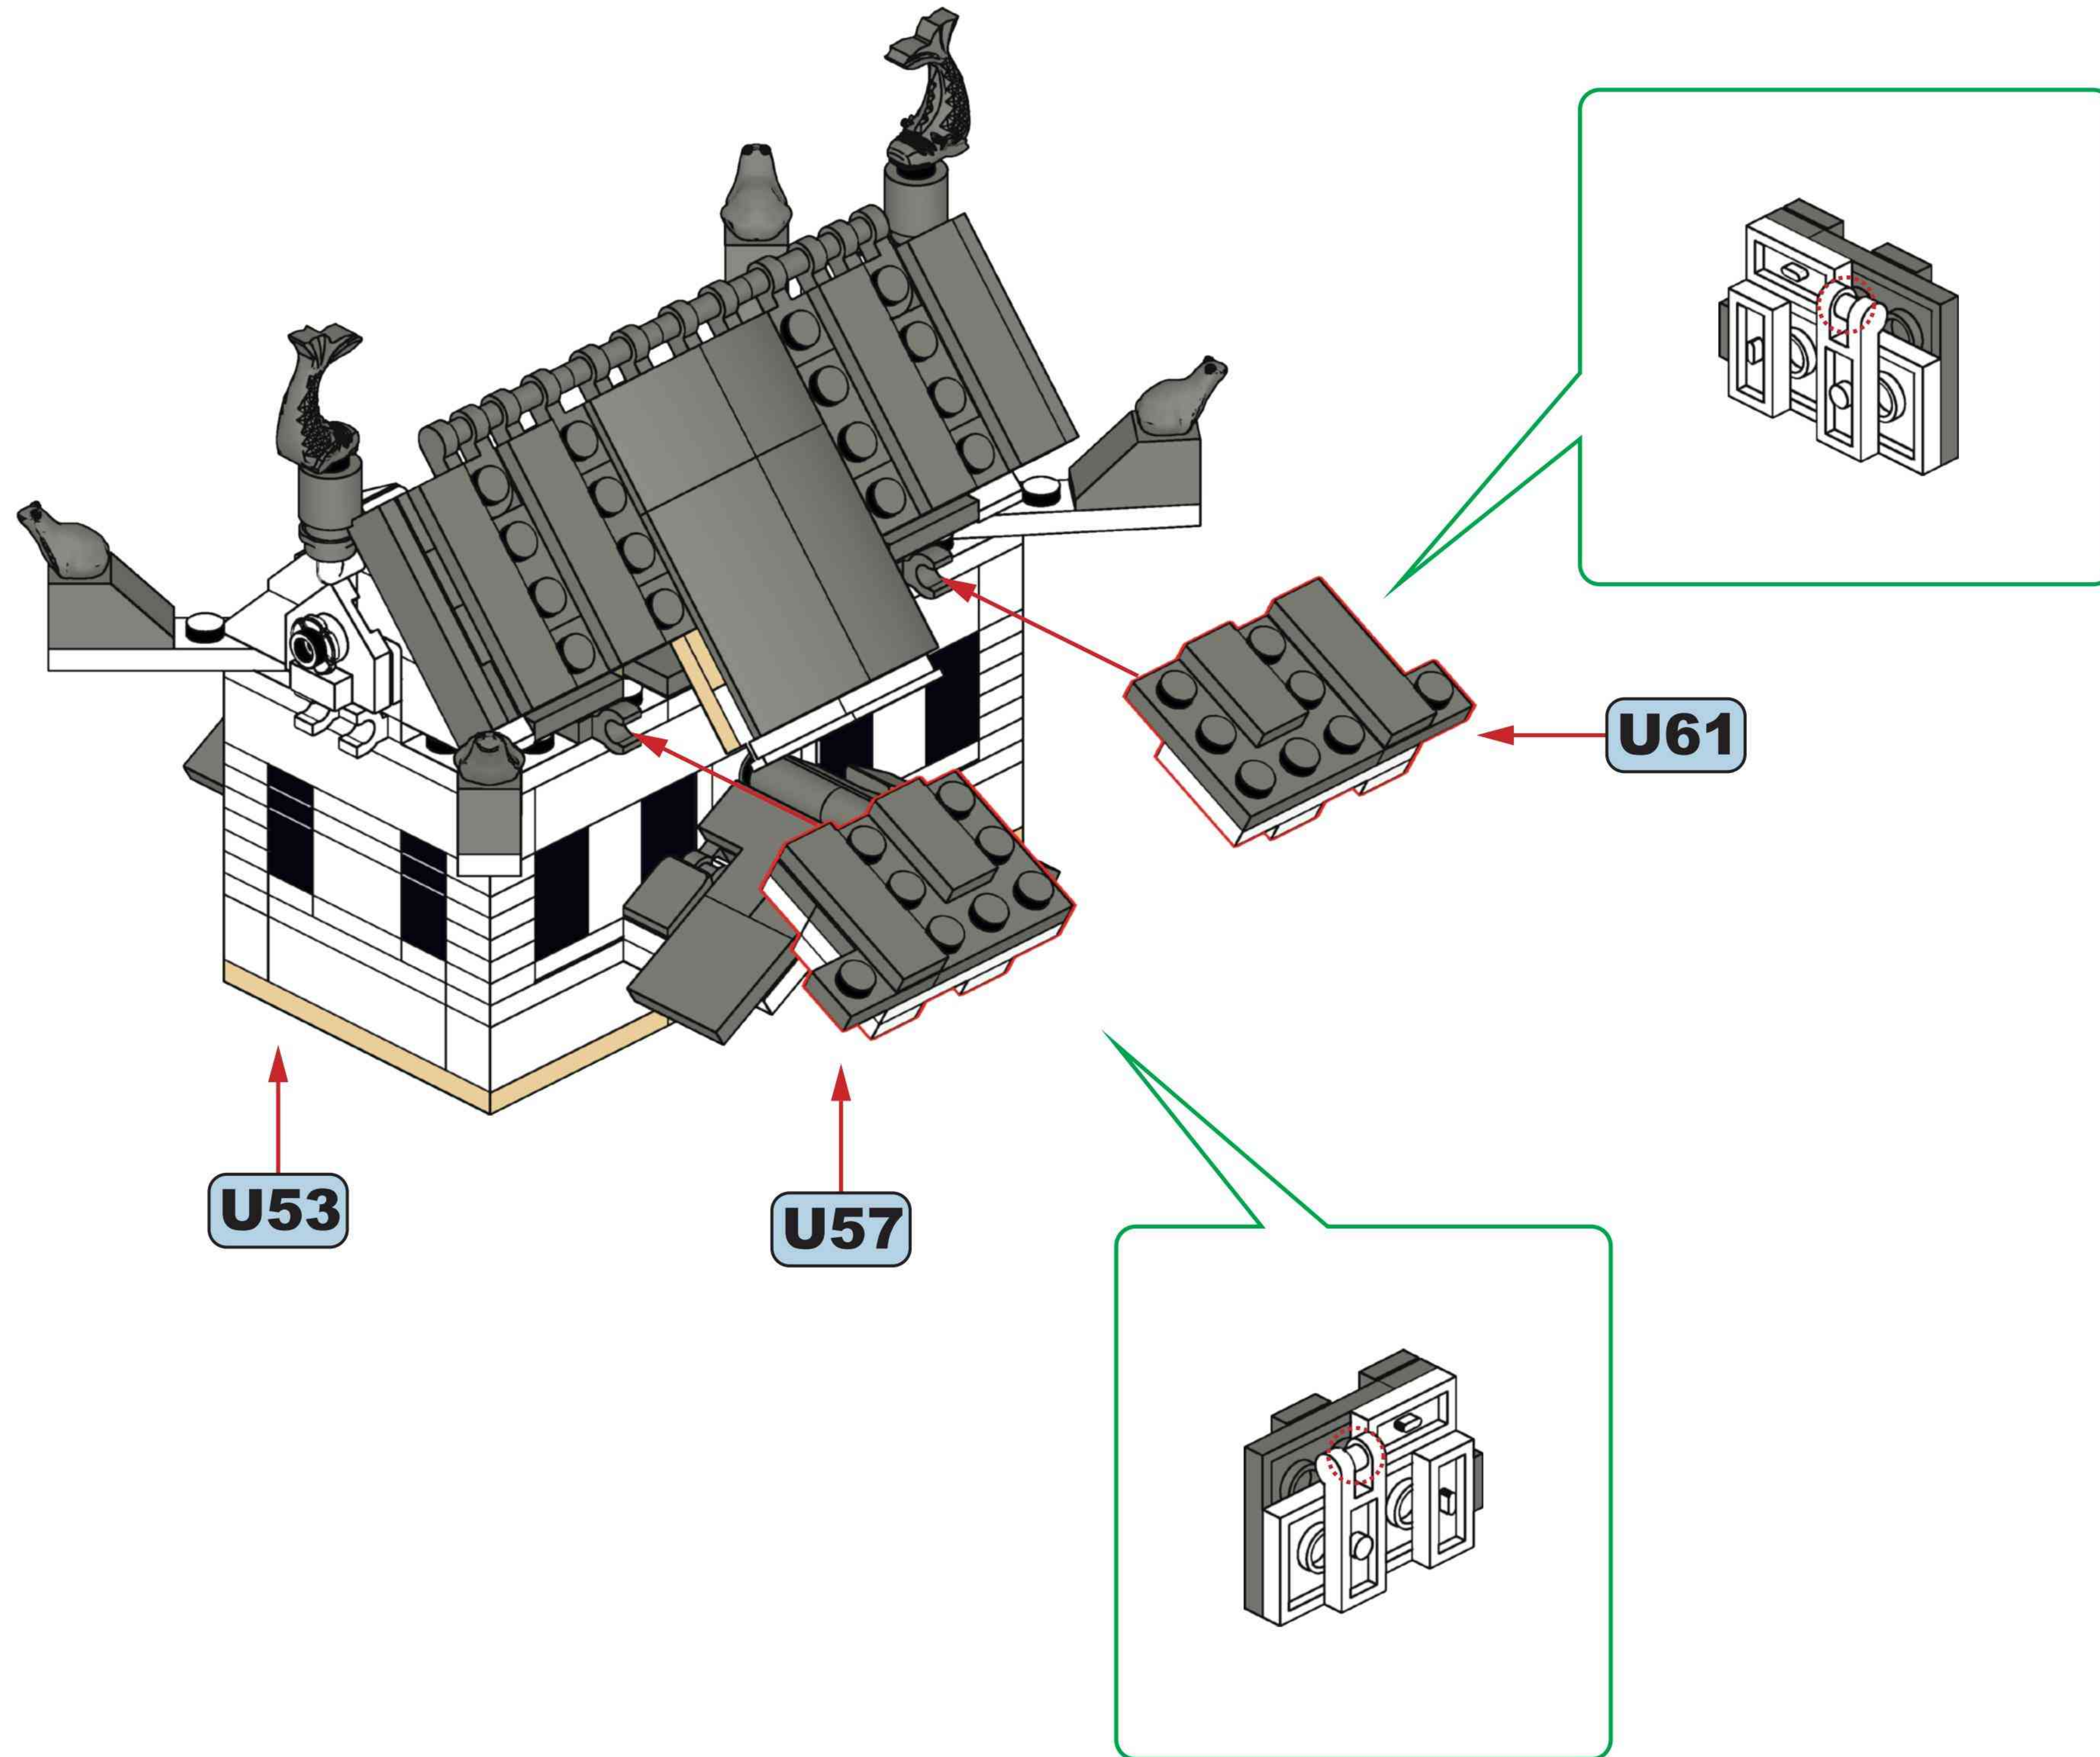

U53

U54

U55

U56

U57

U58

U59

U60

U61

U62

U63

HIMEJI CASTLE
— JAPAN —
Himeji Castle is an ancient castle located on Himeji Mountain in Himeji City Hyogo prefecture Japan. It was first built in 1346. It is known as the "White Falcon" of Japan because of its exact preservation.