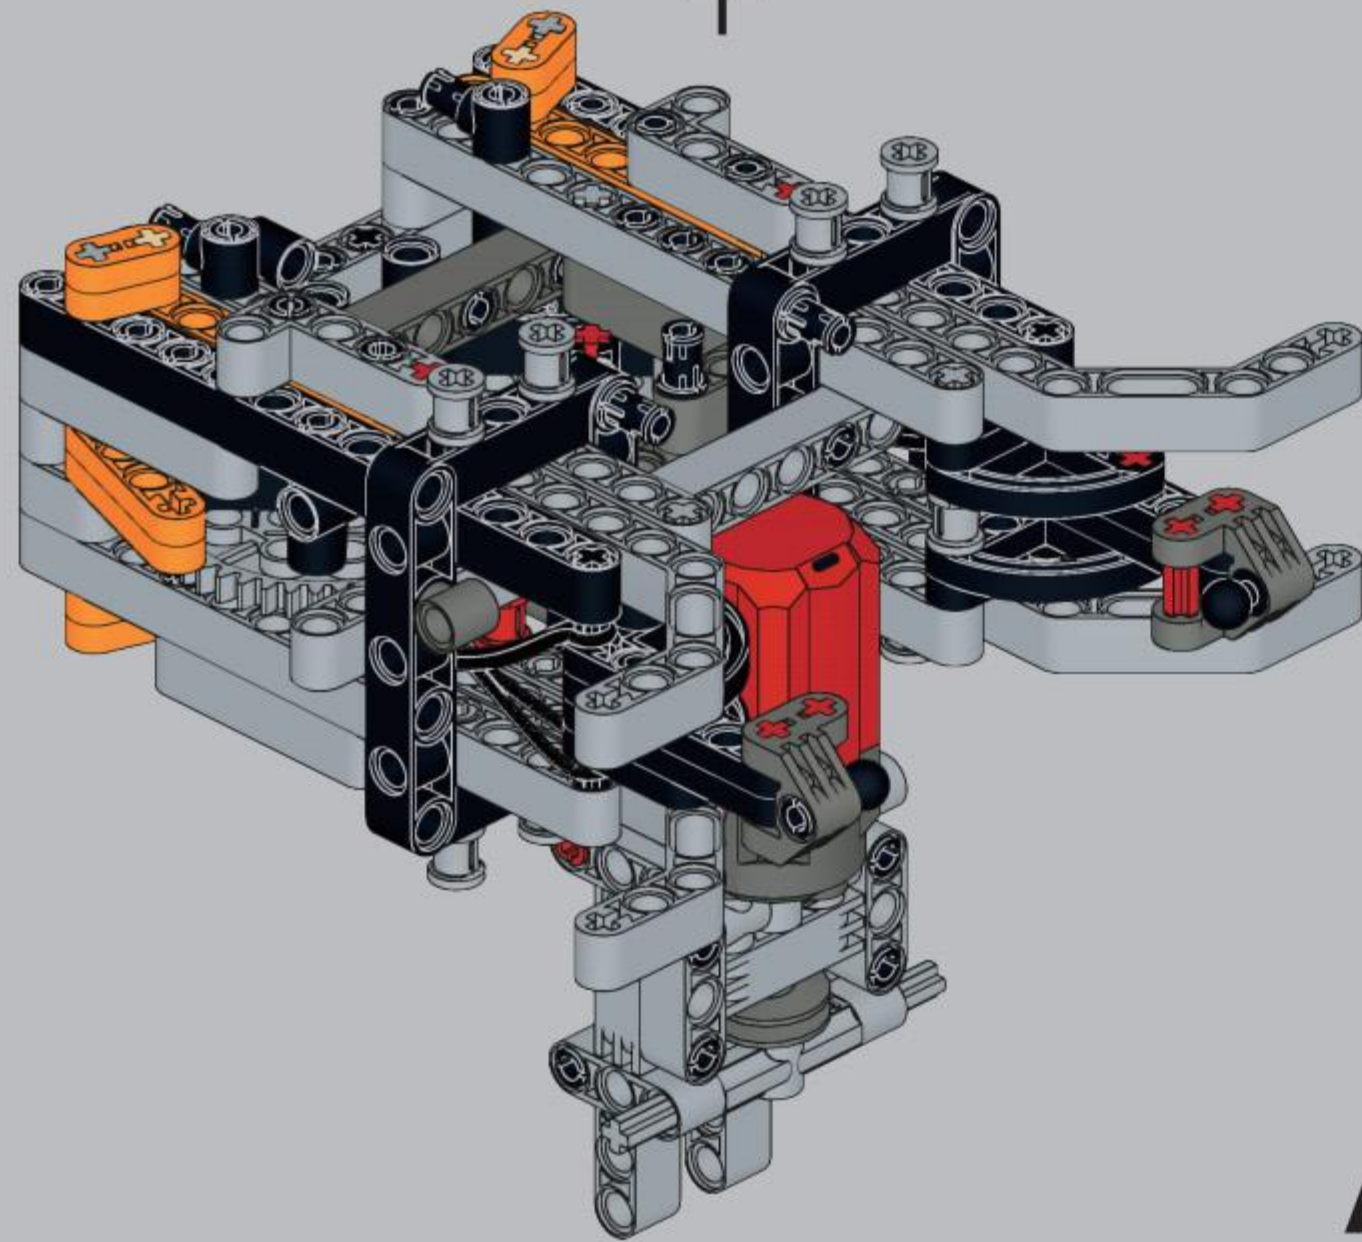

NO.99002

STAR
SERIES

STAR ANTI-AIRCRAFT CANNON REVENGE

1

+

A

2

B