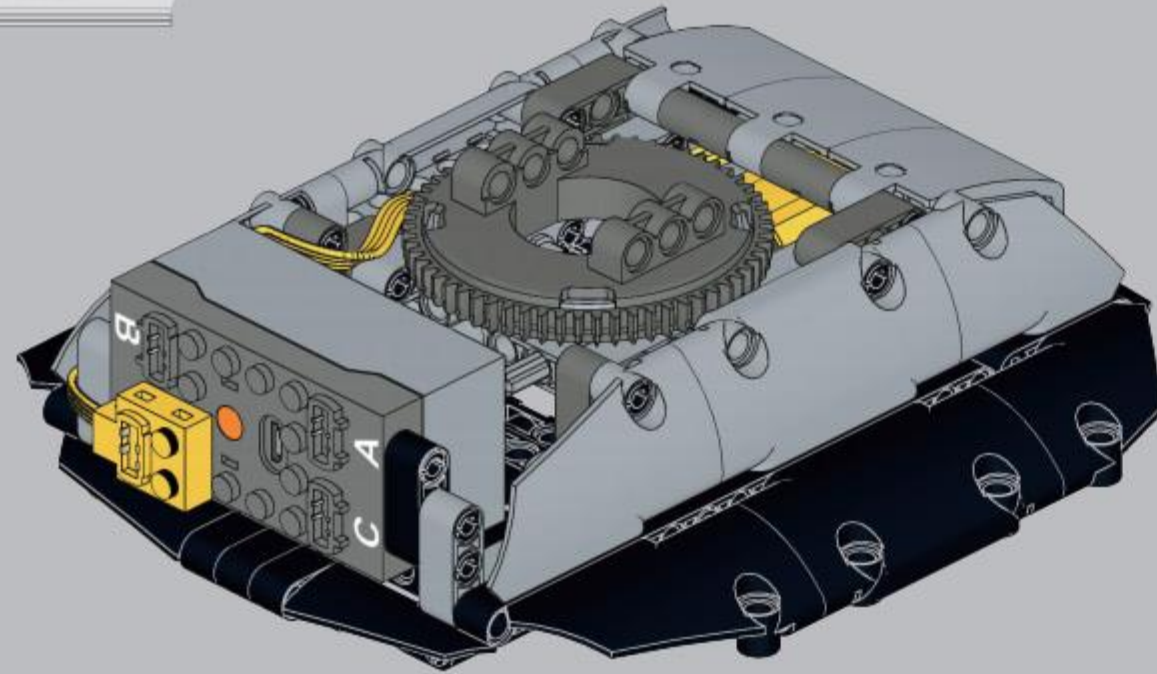

NO.99002

STAR
SERIES

STAR ANTI-AIRCRAFT CANNON REVENGE

1

+

A

2

B