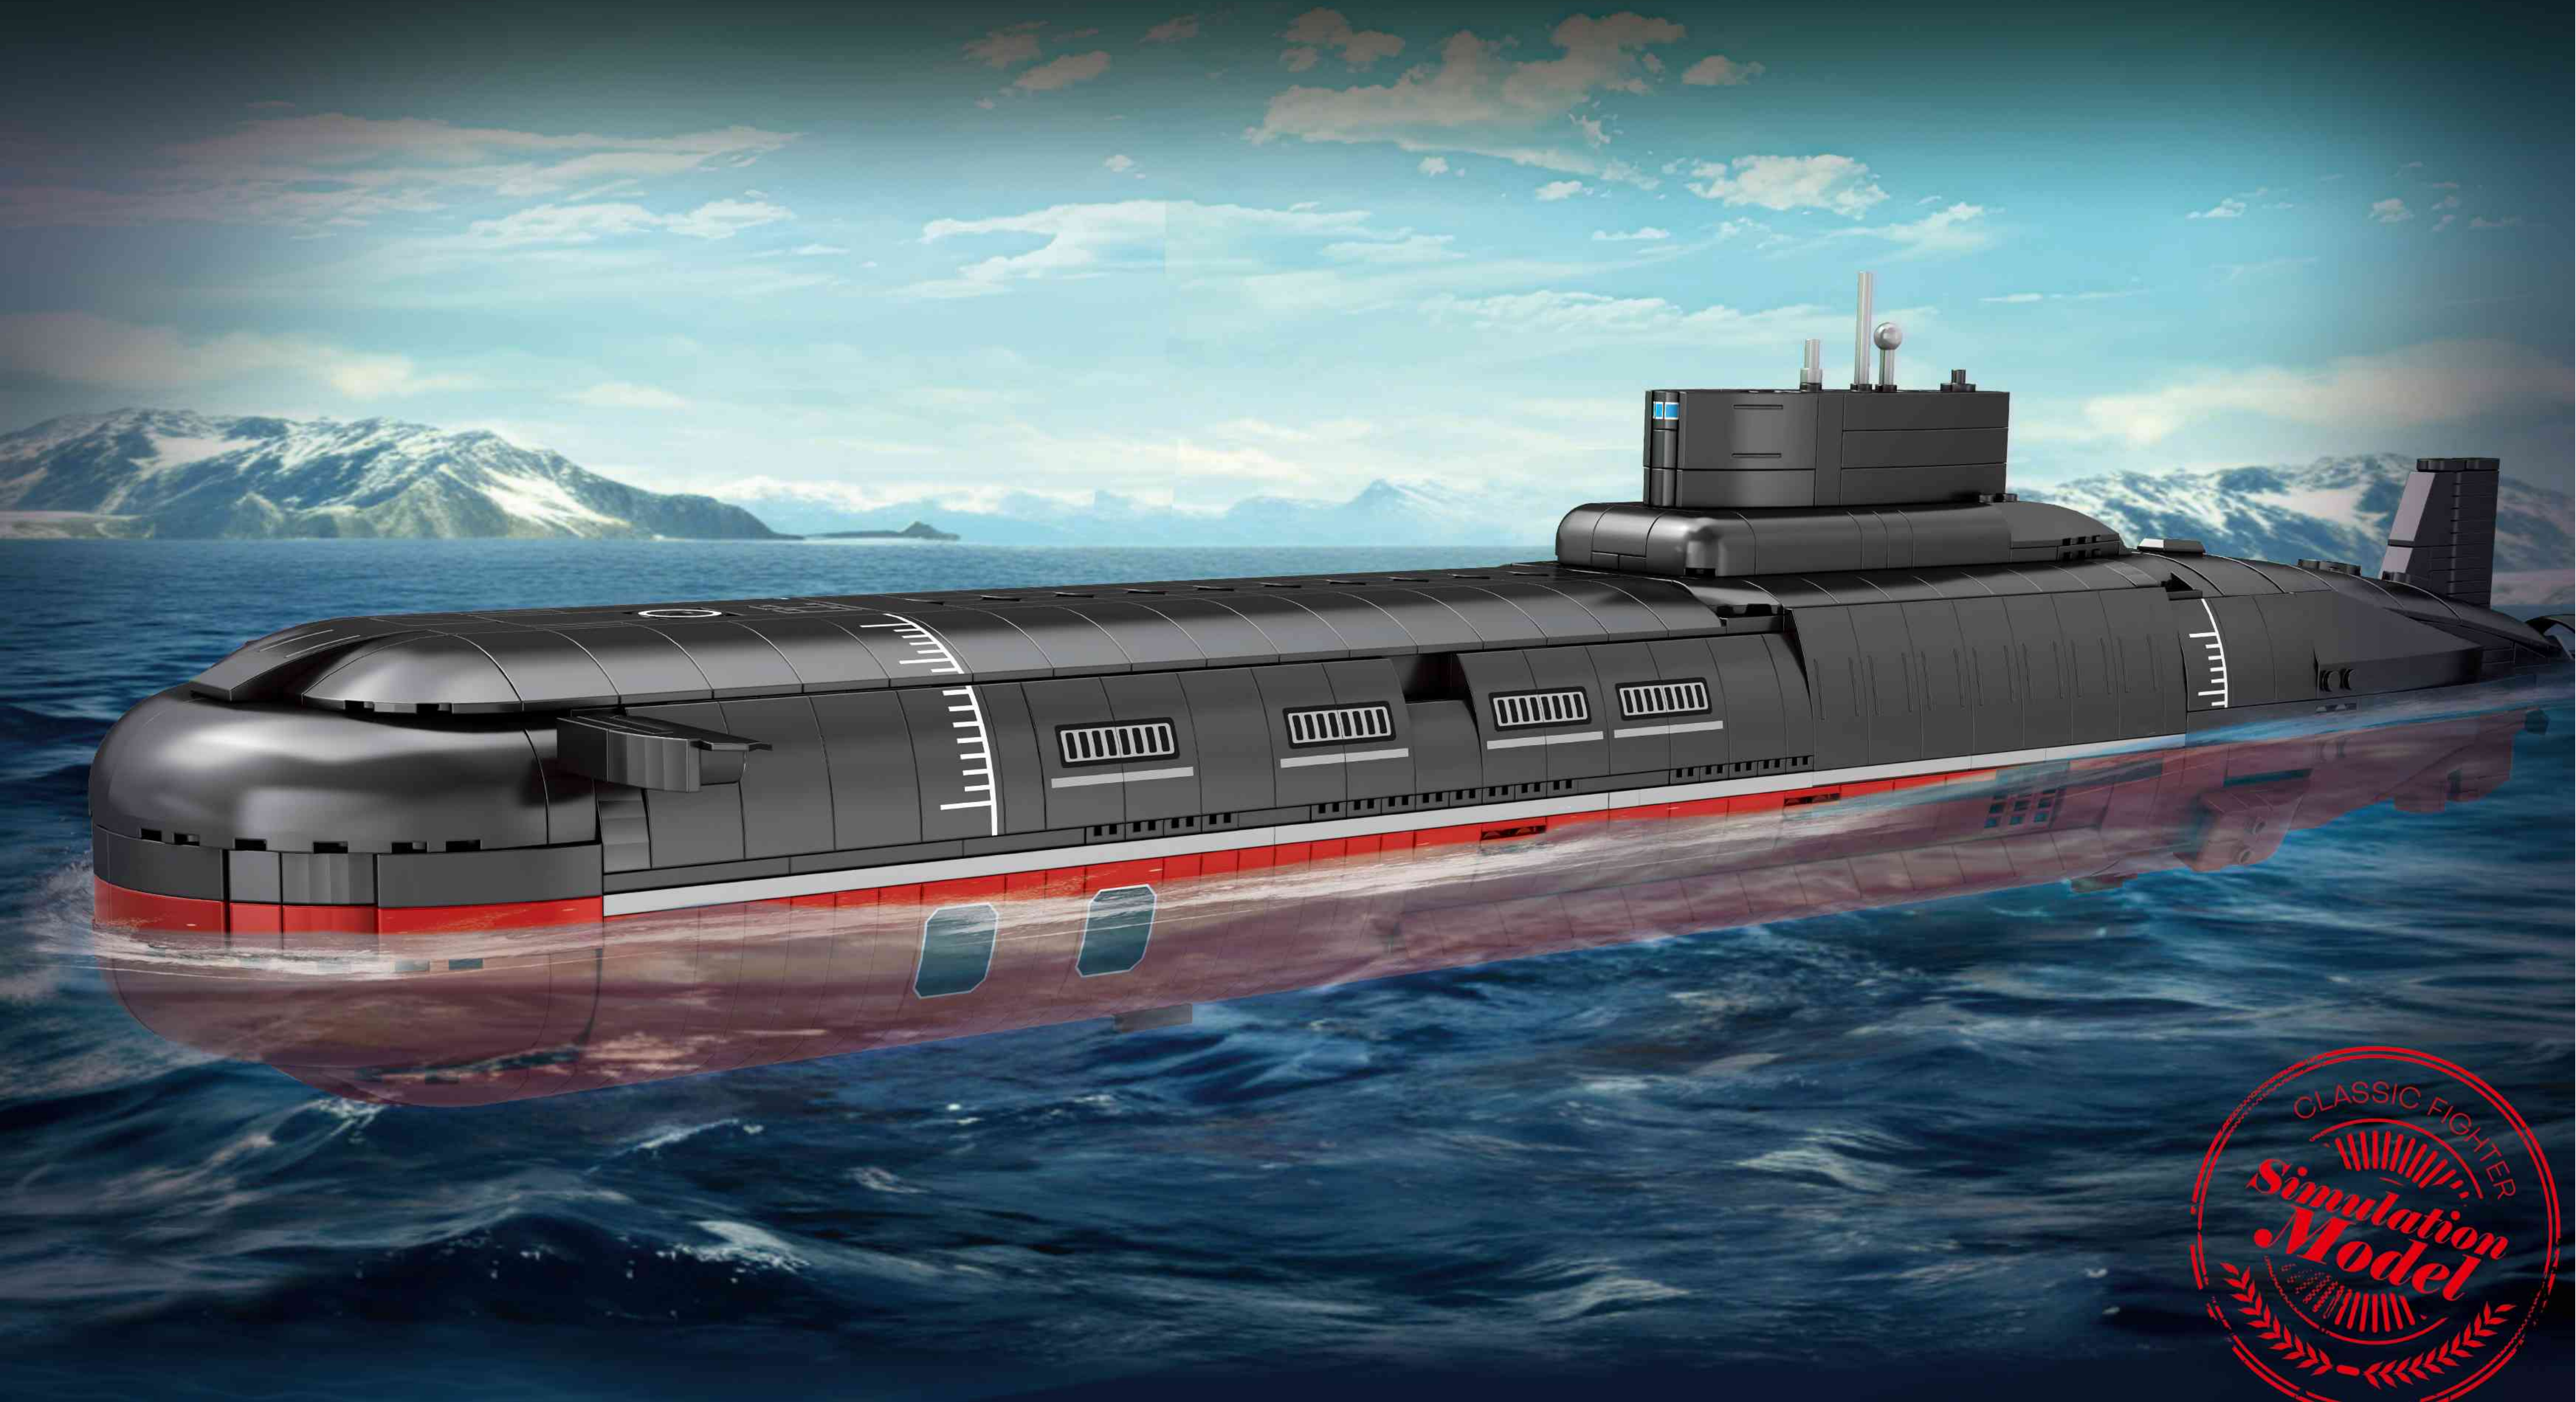

NO.33048

SHARK

PROJECT 941

STRATEGIC NUCLEAR SUBMARINE

C22

C23

C24

C25