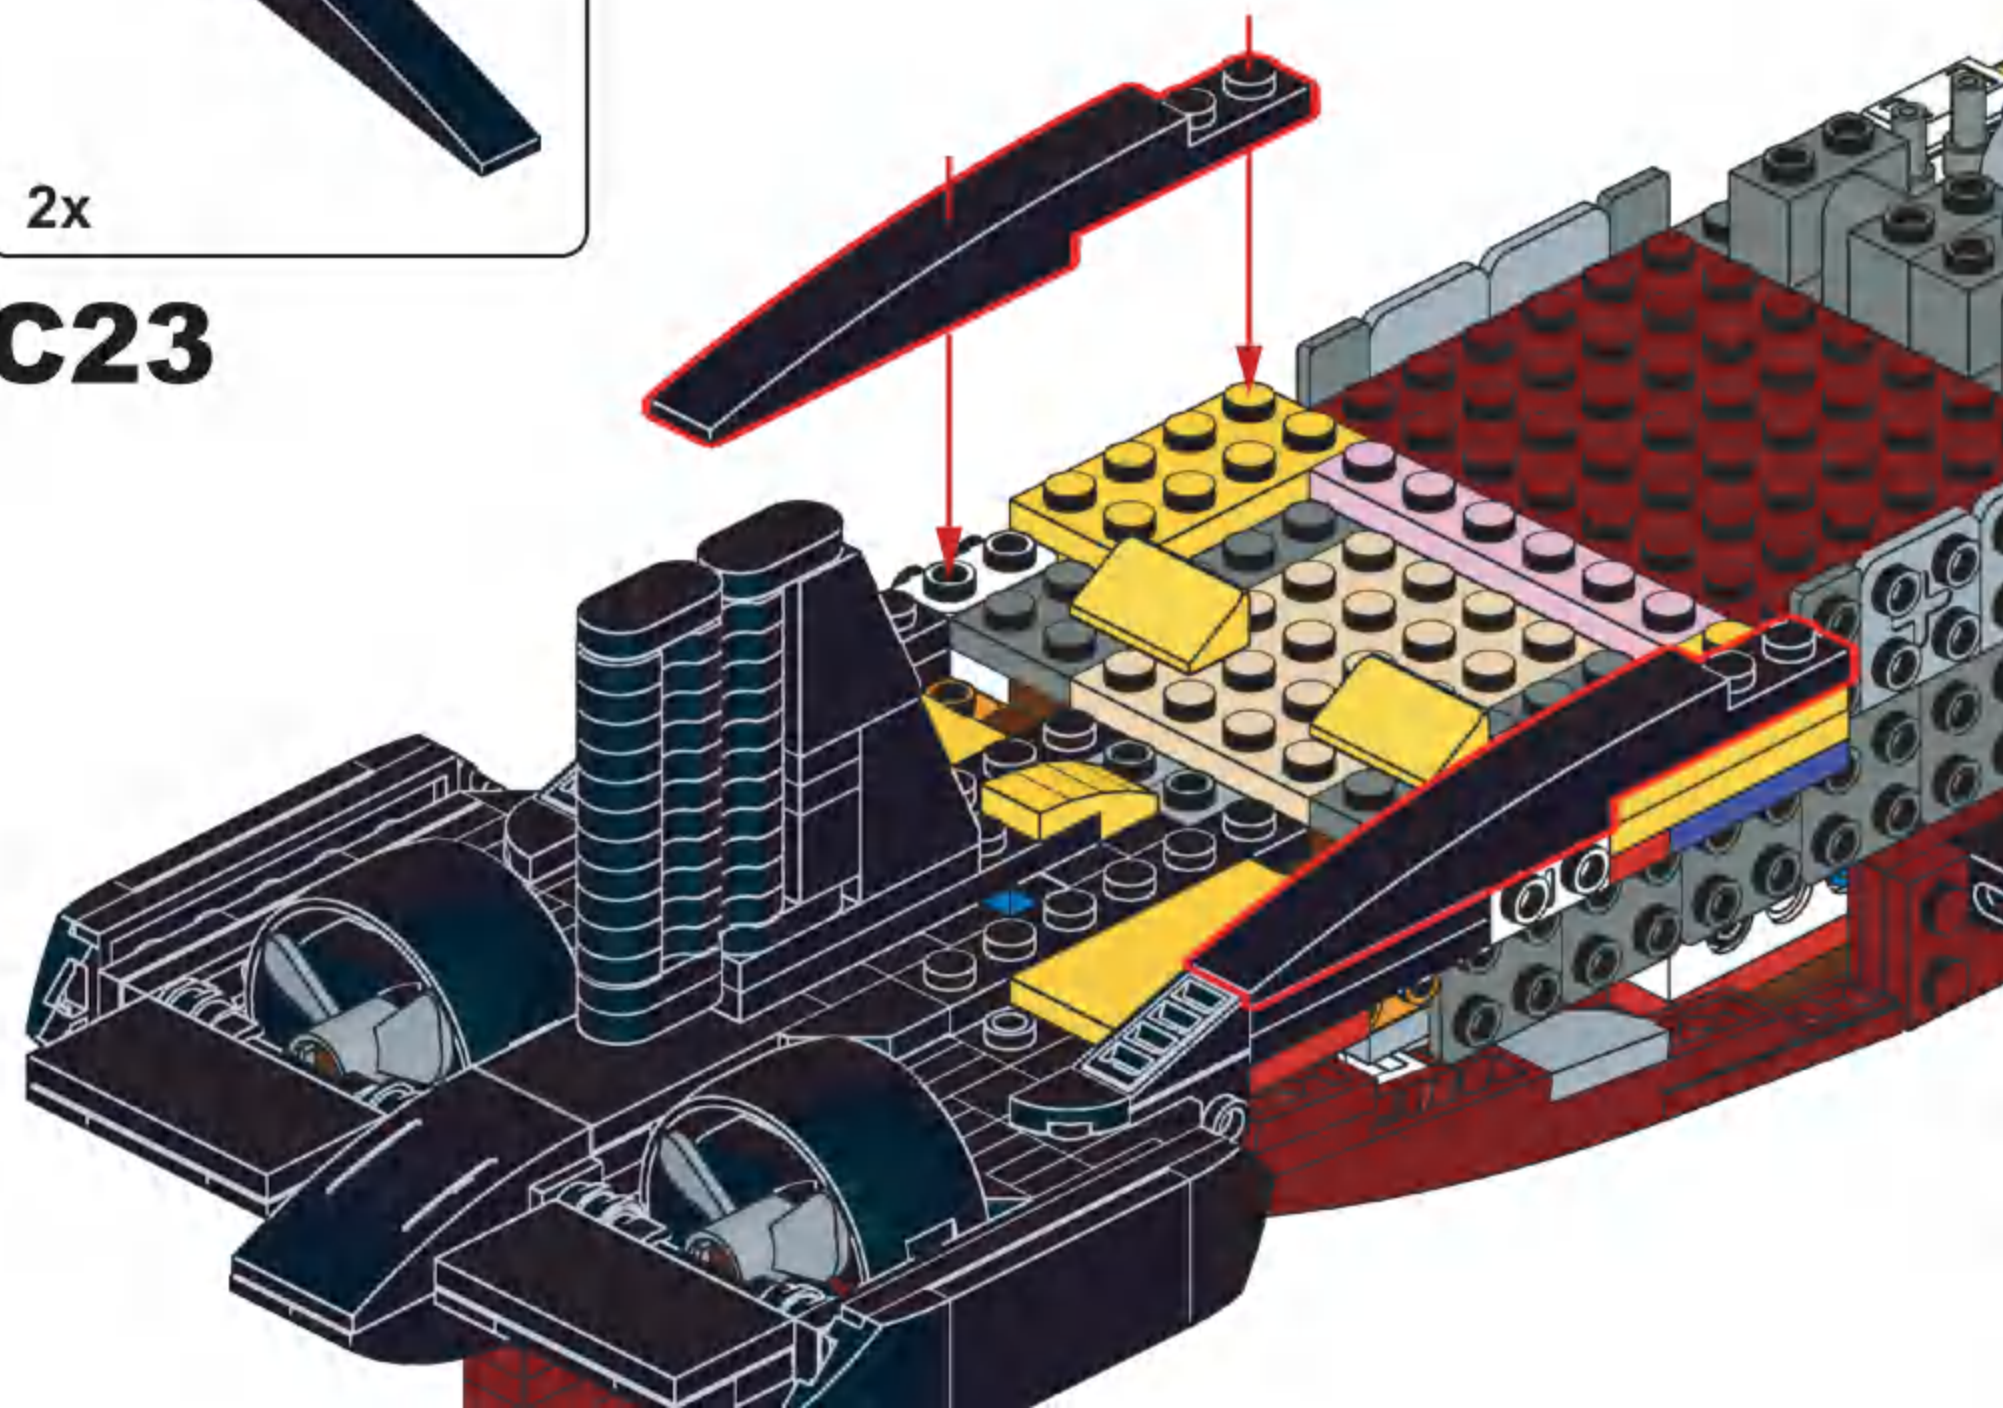

NO.33048

SHARK

PROJECT 941

STRATEGIC NUCLEAR SUBMARINE

C22

C23

C24

C25