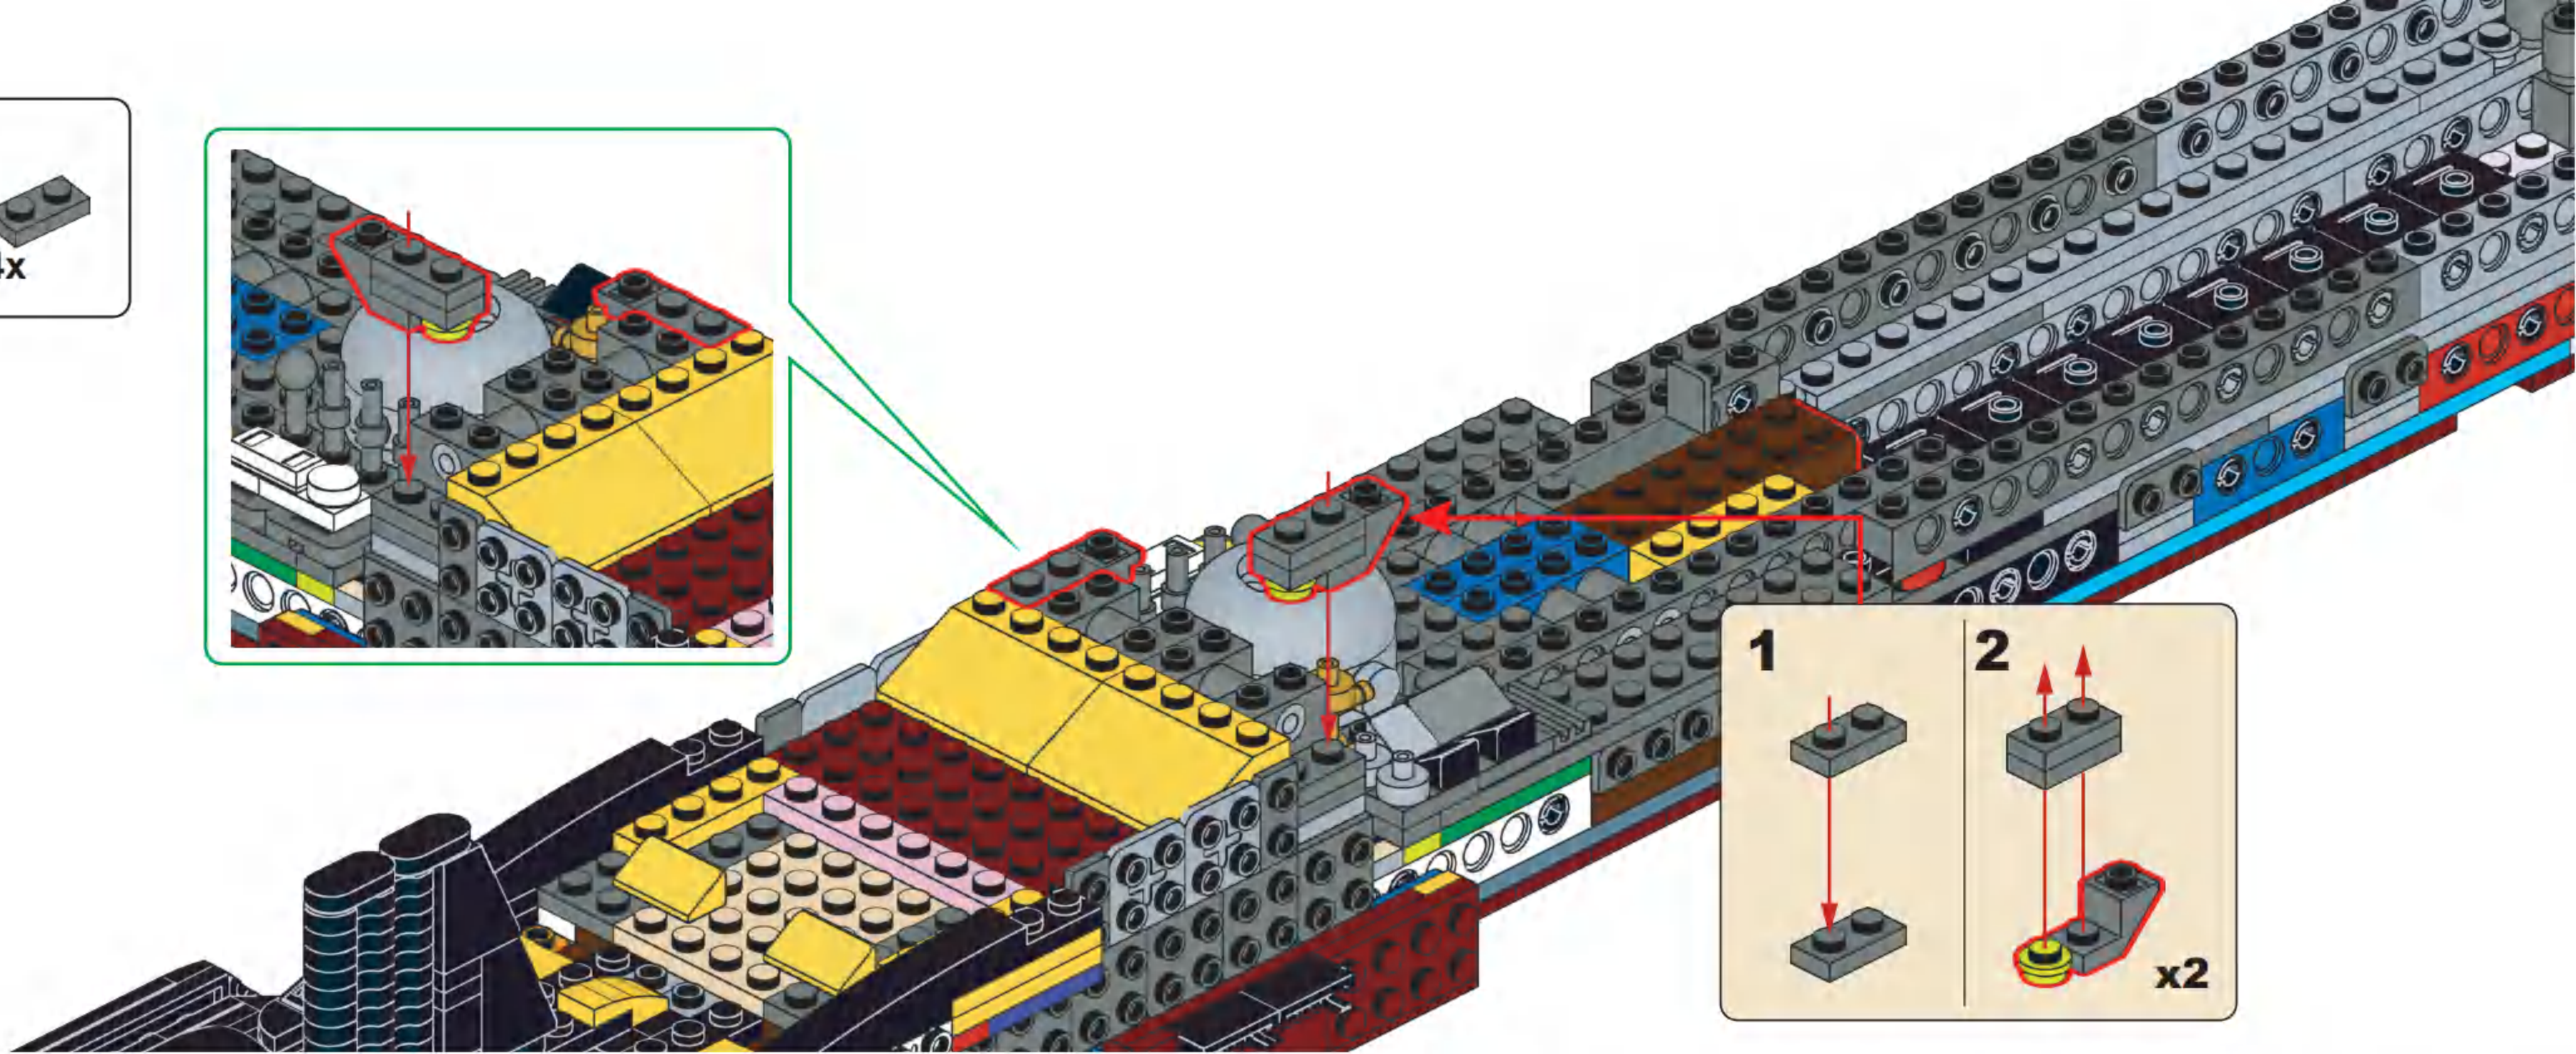

NO.33048

SHARK

PROJECT 941

STRATEGIC NUCLEAR SUBMARINE

C22

C23

C24

C25