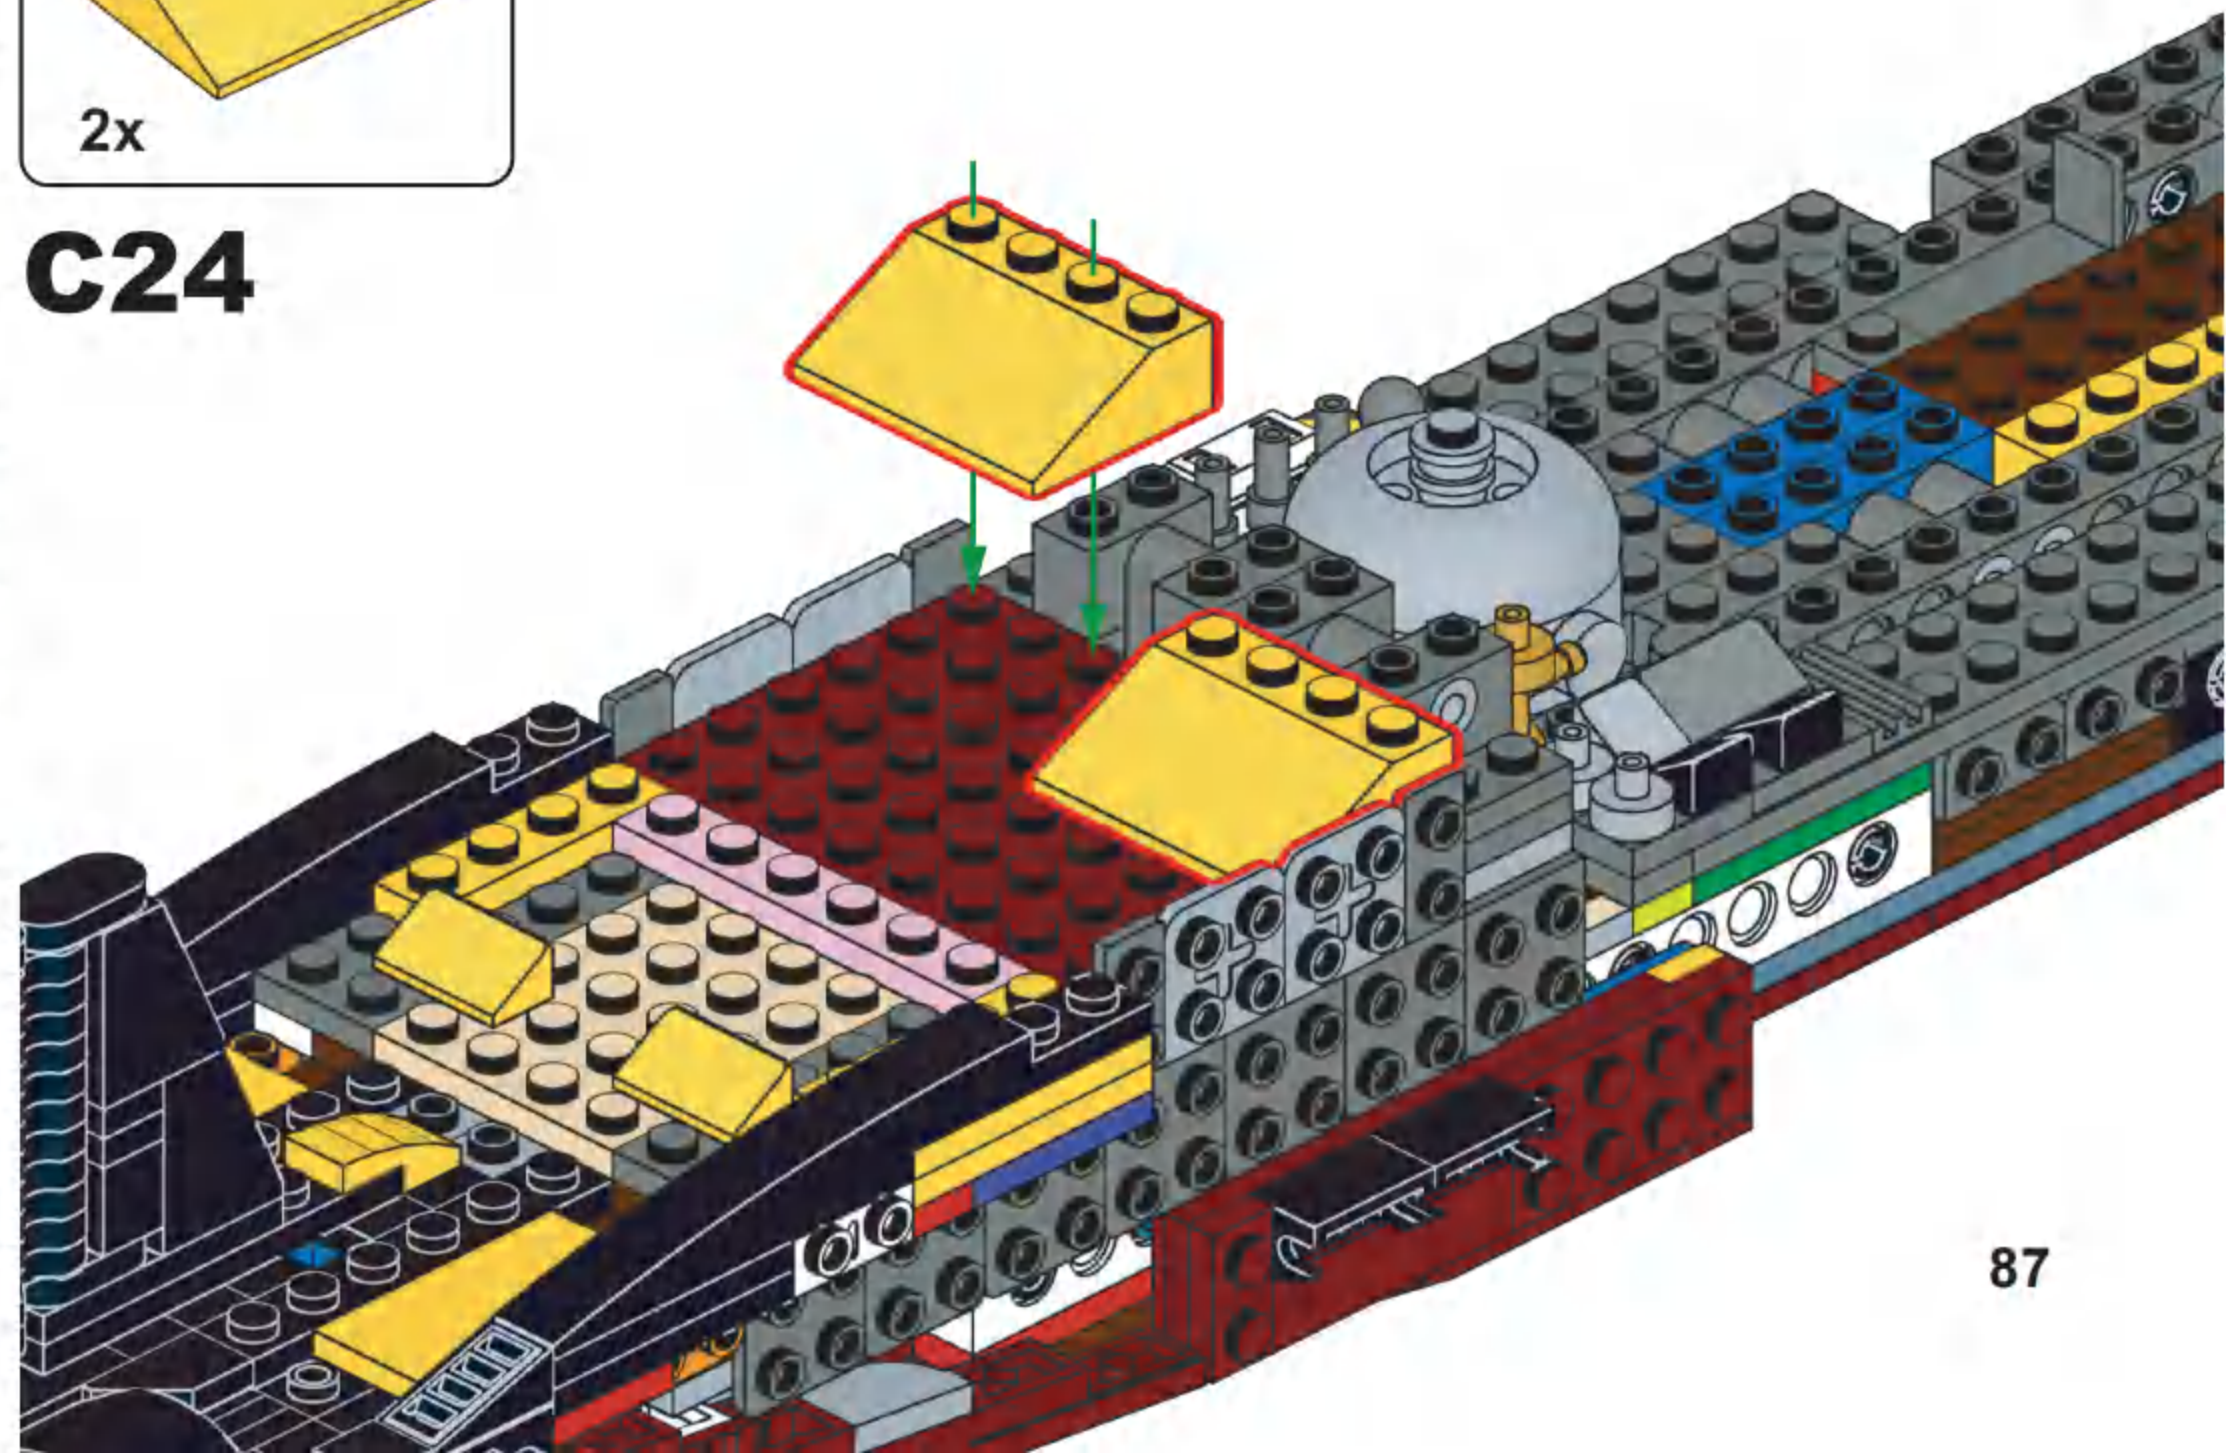

NO.33048

SHARK

PROJECT 941

STRATEGIC NUCLEAR SUBMARINE

C22

C23

C24

C25