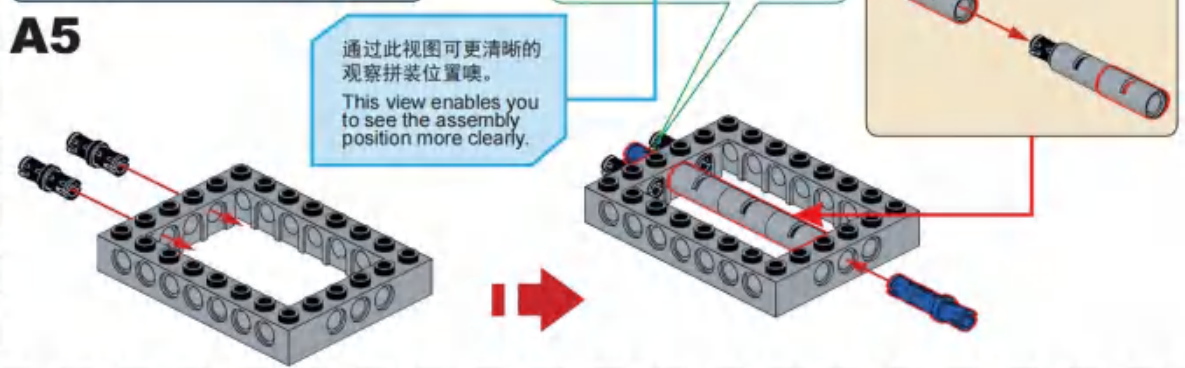

A1

x2表示该模块需要拼2个。
x2 means 2 modules like this are needed.

A2

A3

A8

A9

这是零件尺寸标识, 2x6表示该零件宽度为2个积木颗粒, 长度为6个积木颗粒。
This is the size mark of the piece. 2x6 means that the piece is 2 studwide and 6 studs long.

这是旋转标识, 表示下方部件需要旋转方向。
This is the rotation mark, indicating that the lower part needs to rotate in the direction.