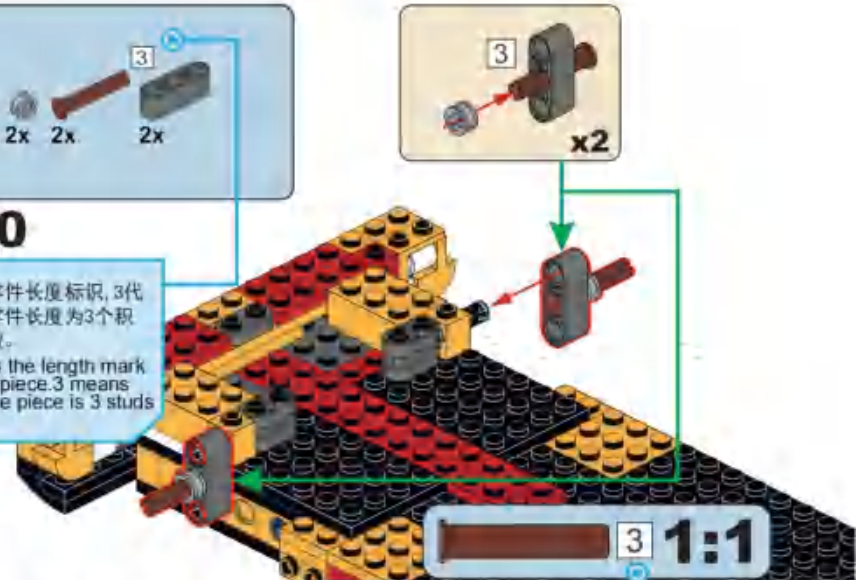

A67

A68

A69

A70

这是零件长度标识, 3代表该零件长度为3个积木颗粒。
This is the length mark of the piece. 3 means that the piece is 3 studs long.

A71

A72

这是1:1零件比例尺, 可以用来比对零件长度。
Please note the scale of the part is 1:1 and can be used as a reference length.