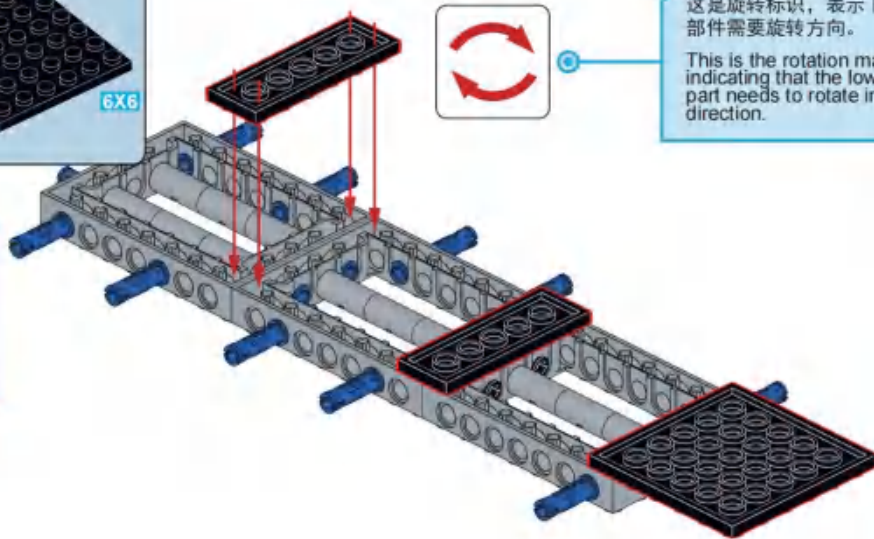

A1

x2表示该模块需要拼2个。
x2 means 2 modules like this are needed.

A2

A3

A8

A9

这是零件尺寸标识, 2x6表示该零件宽度为2个积木颗粒, 长度为6个积木颗粒。
This is the size mark of the piece. 2x6 means that the piece is 2 studwide and 6 studs long.

这是旋转标识, 表示下方部件需要旋转方向。
This is the rotation mark, indicating that the lower part needs to rotate in the direction.