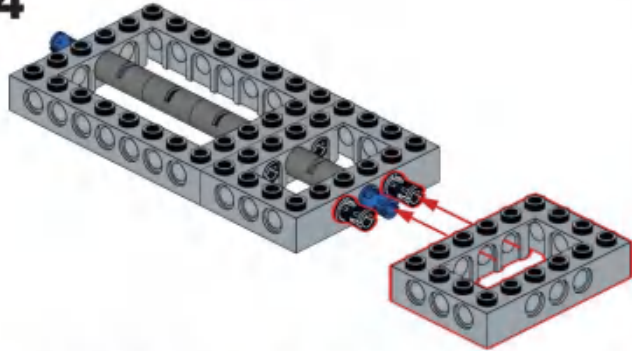

**A1**

按零件表分拣零件拼搭更快捷。  
 It's faster to sort and assemble pieces according to the piece list.

**A2**

通过此视图可更清晰的观察拼装位置噢。  
 This view enables you to see the assembly position more clearly.

**A3**

**A4**

**A5**

**A6**

**A7**

**A8**

这是旋转标识, 表示下方部件需要旋转方向。

This is the rotation mark, indicating that the lower part needs to rotate in the direction.

这是1:1零件比例尺, 可以用来比对零件长度。

Please note the scale of the part is 1:1 and can be used as a reference length.