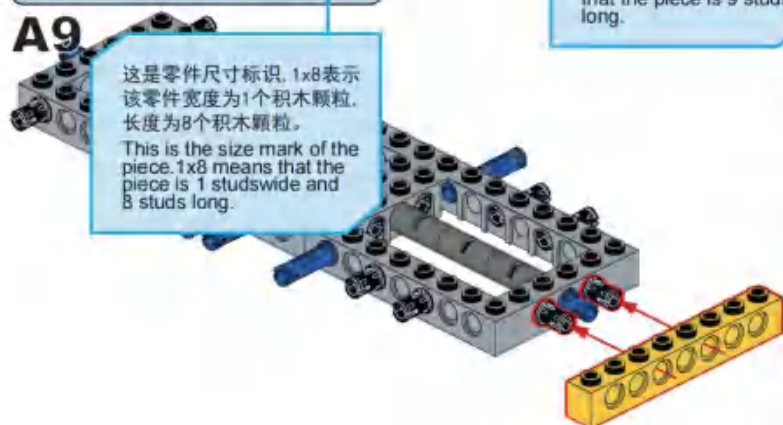

**A1**

按零件表分拣零件拼搭更快捷。  
 It's faster to sort and assemble pieces according to the piece list.

**A2**

通过此视图可更清晰的观察拼装位置噢。  
 This view enables you to see the assembly position more clearly.

**A3**

**A4**

**A5**

**A6**

**A7**

**A8**

这是旋转标识, 表示下方部件需要旋转方向。

This is the rotation mark, indicating that the lower part needs to rotate in the direction.

这是1:1零件比例尺, 可以用来比对零件长度。

Please note the scale of the part is 1:1 and can be used as a reference length.

**A9**

这是零件尺寸标识, 1x8表示该零件宽度为1个积木颗粒, 长度为8个积木颗粒。  
This is the size mark of the piece. 1x8 means that the piece is 1 studwide and 8 studs long.

这是零件长度标识, 9代表该零件长度为9个积木颗粒。  
This is the length mark of the piece. 9 means that the piece is 9 studs long.