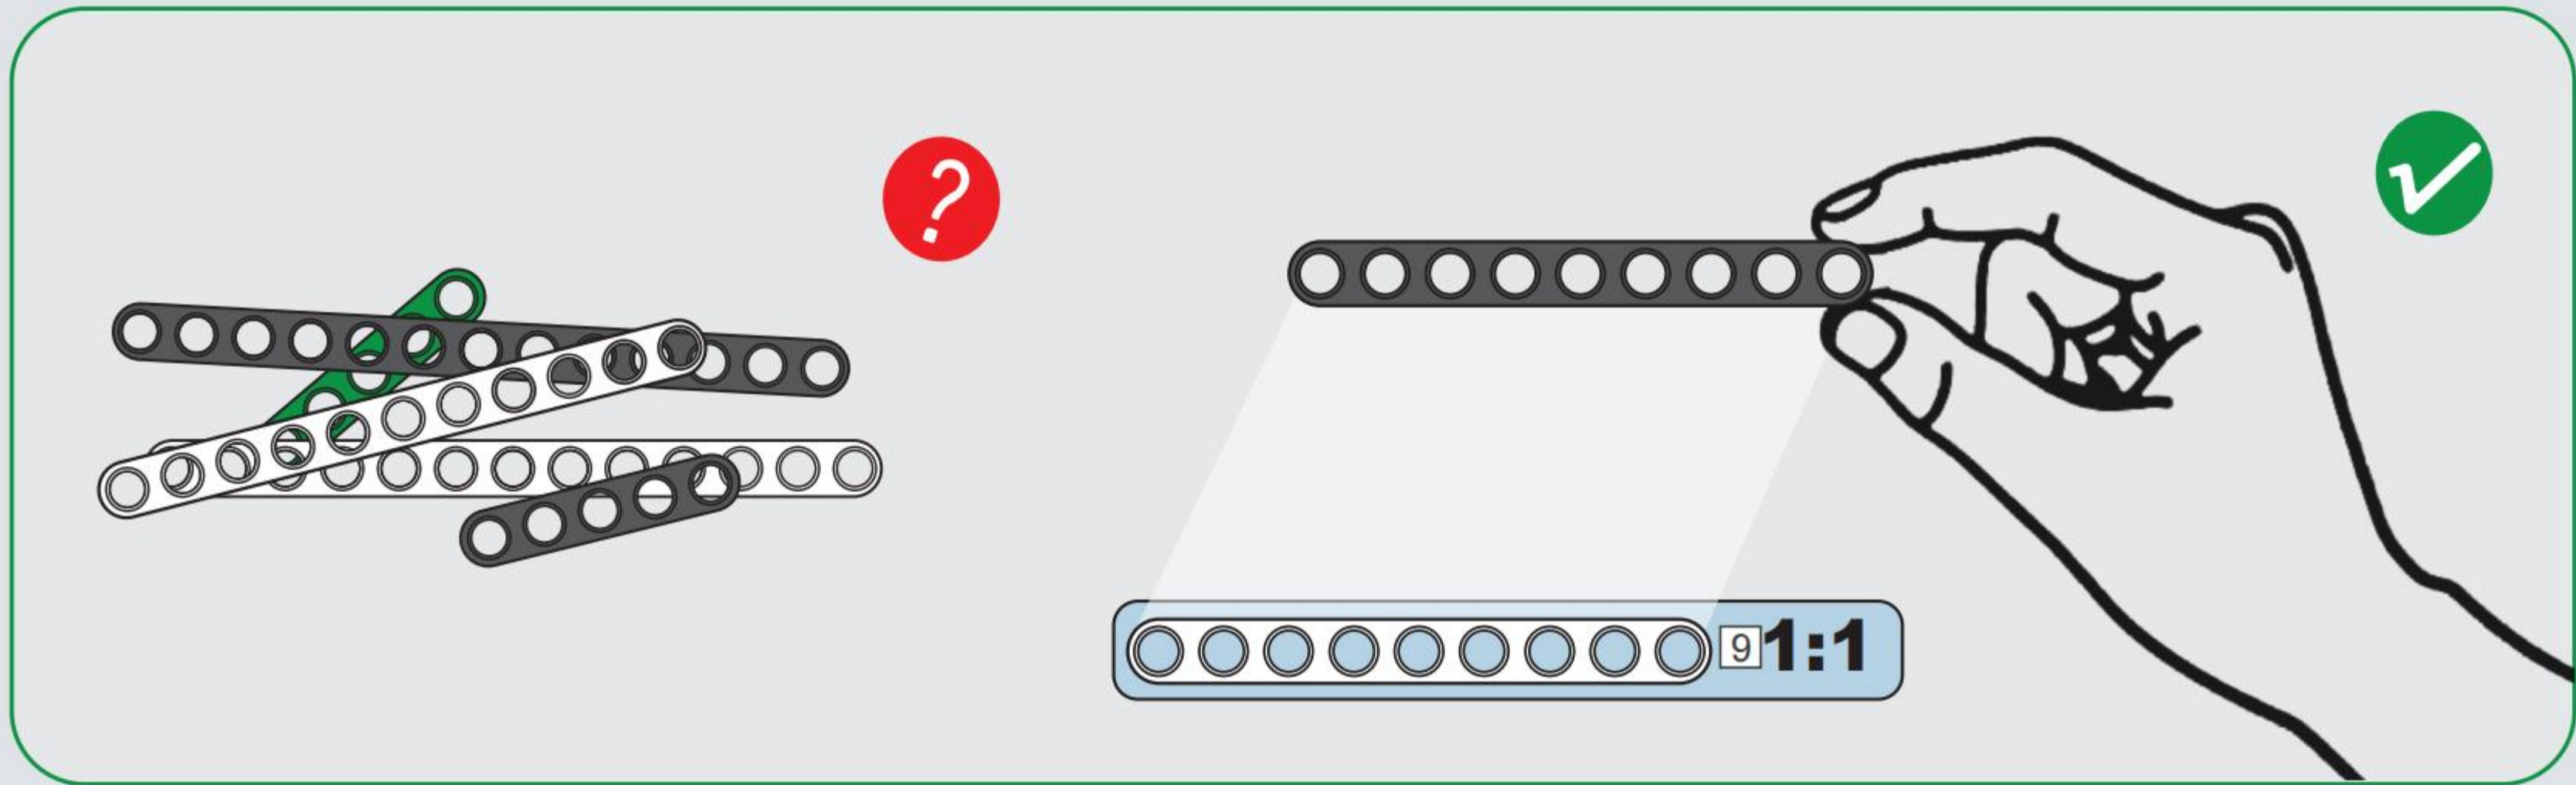

NO.77029

SCORPION

[SUBMACHINE GUN]

THE SCORPION SUBMACHINE GUN IS AN M61 SUBMACHINE GUN WITH A CALIBER OF 7.65MM PRODUCED BY THE FORMER WARSAW PACT COUNTRY CZECHOSLOVAKIA

A

A

A1

A2