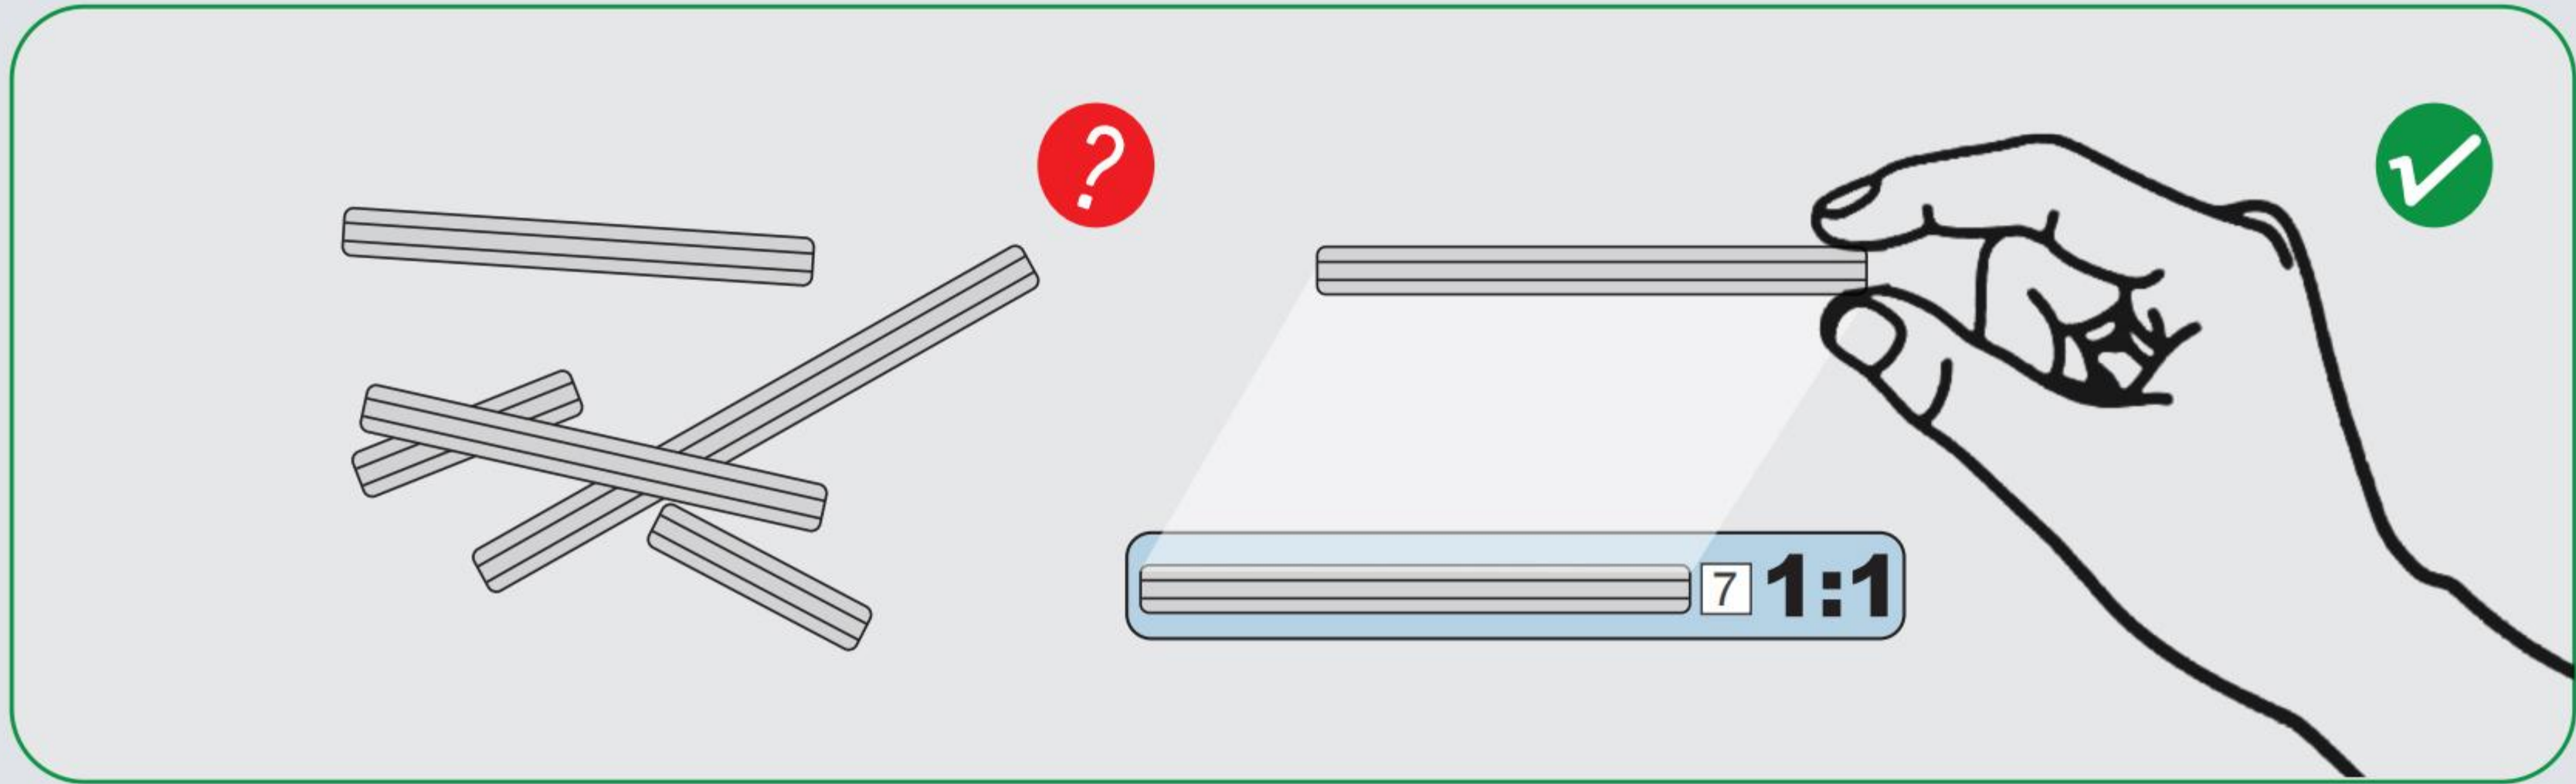

NO.77029

SCORPION

[SUBMACHINE GUN]

THE SCORPION SUBMACHINE GUN IS AN M61 SUBMACHINE GUN WITH A CALIBER OF 7.65MM PRODUCED BY THE FORMER WARSAW PACT COUNTRY CZECHOSLOVAKIA

A

A

A1

A2