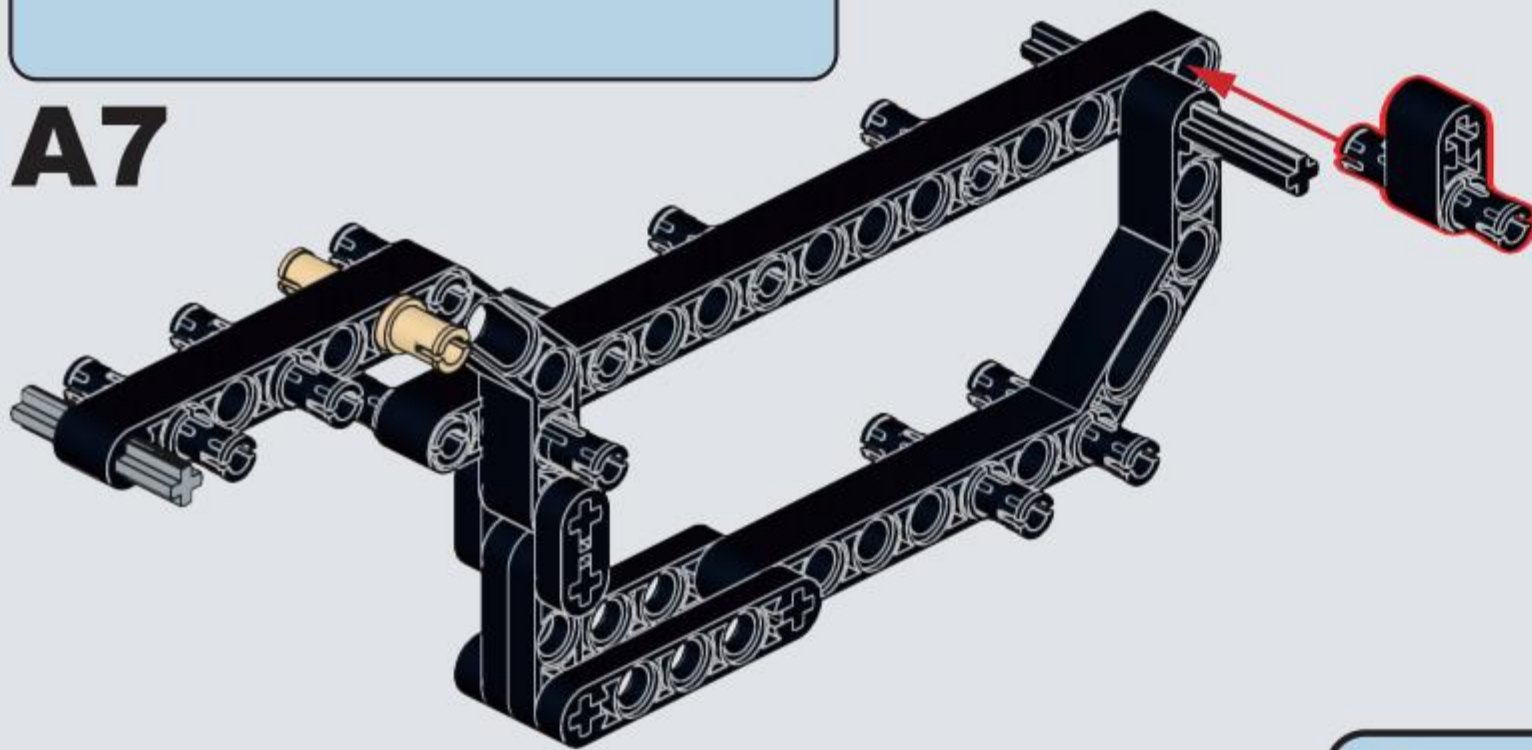

1x

A5

1x 3x 1x

A6

1x 1x

A7

3x 1x

A8

15 1:1