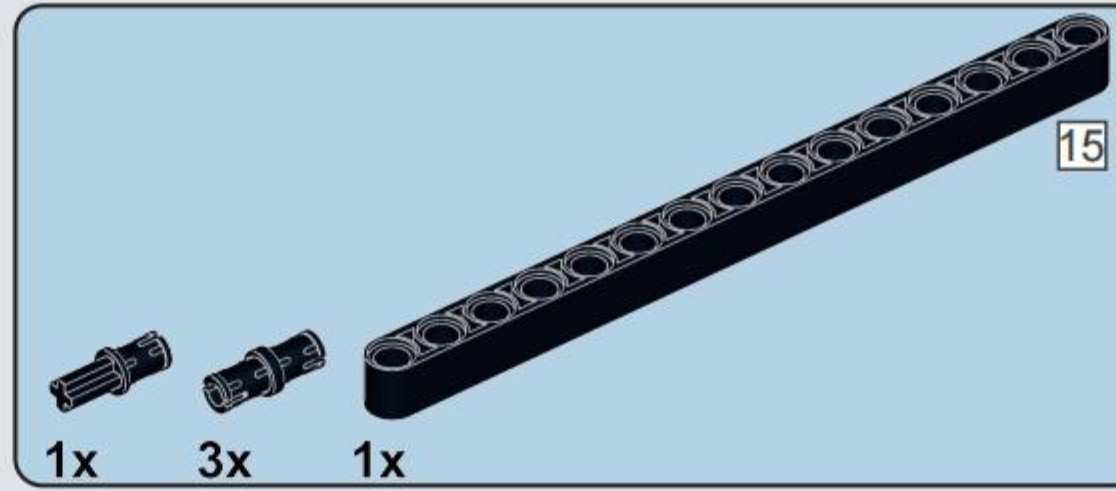

1x

A5

1x 3x 1x

A6

1x 1x

A7

3x 1x

A8

15 1:1