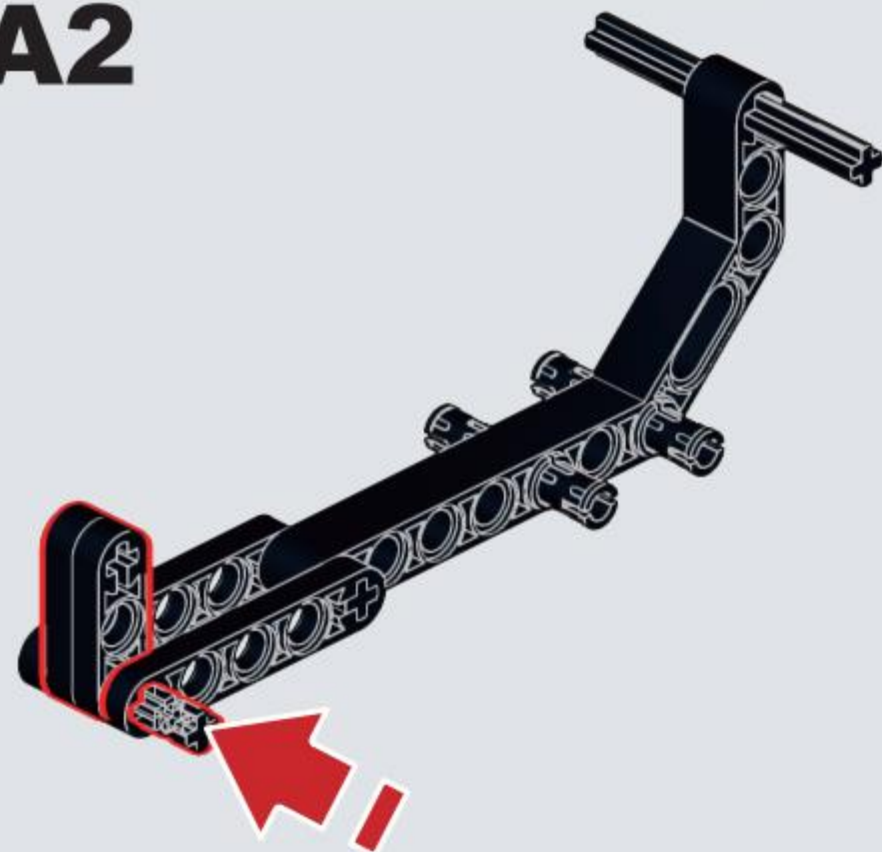

NO.77029

SCORPION

[SUBMACHINE GUN]

THE SCORPION SUBMACHINE GUN IS AN M61 SUBMACHINE GUN WITH A CALIBER OF 7.65MM PRODUCED BY THE FORMER WARSAW PACT COUNTRY CZECHOSLOVAKIA

A

A

A1

A2