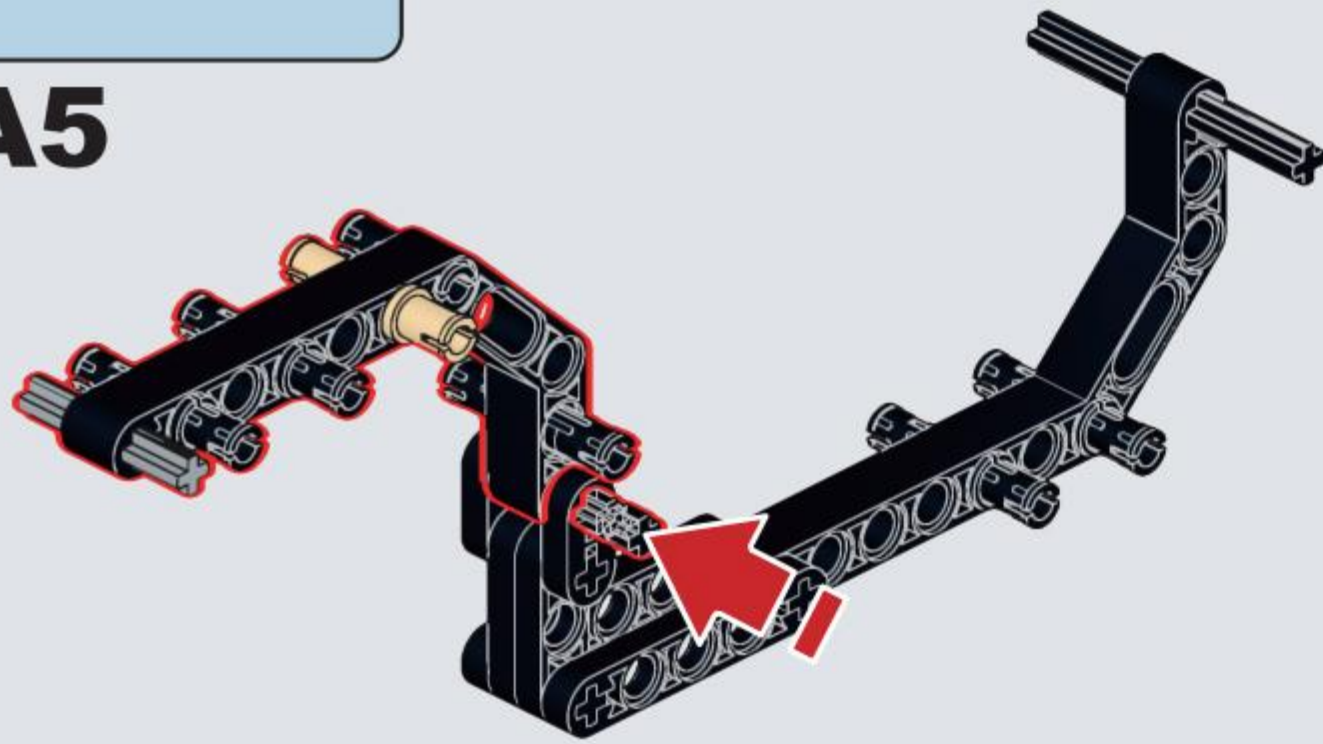

1x

A5

1x 3x 1x

A6

1x 1x

A7

3x 1x

A8

15 1:1