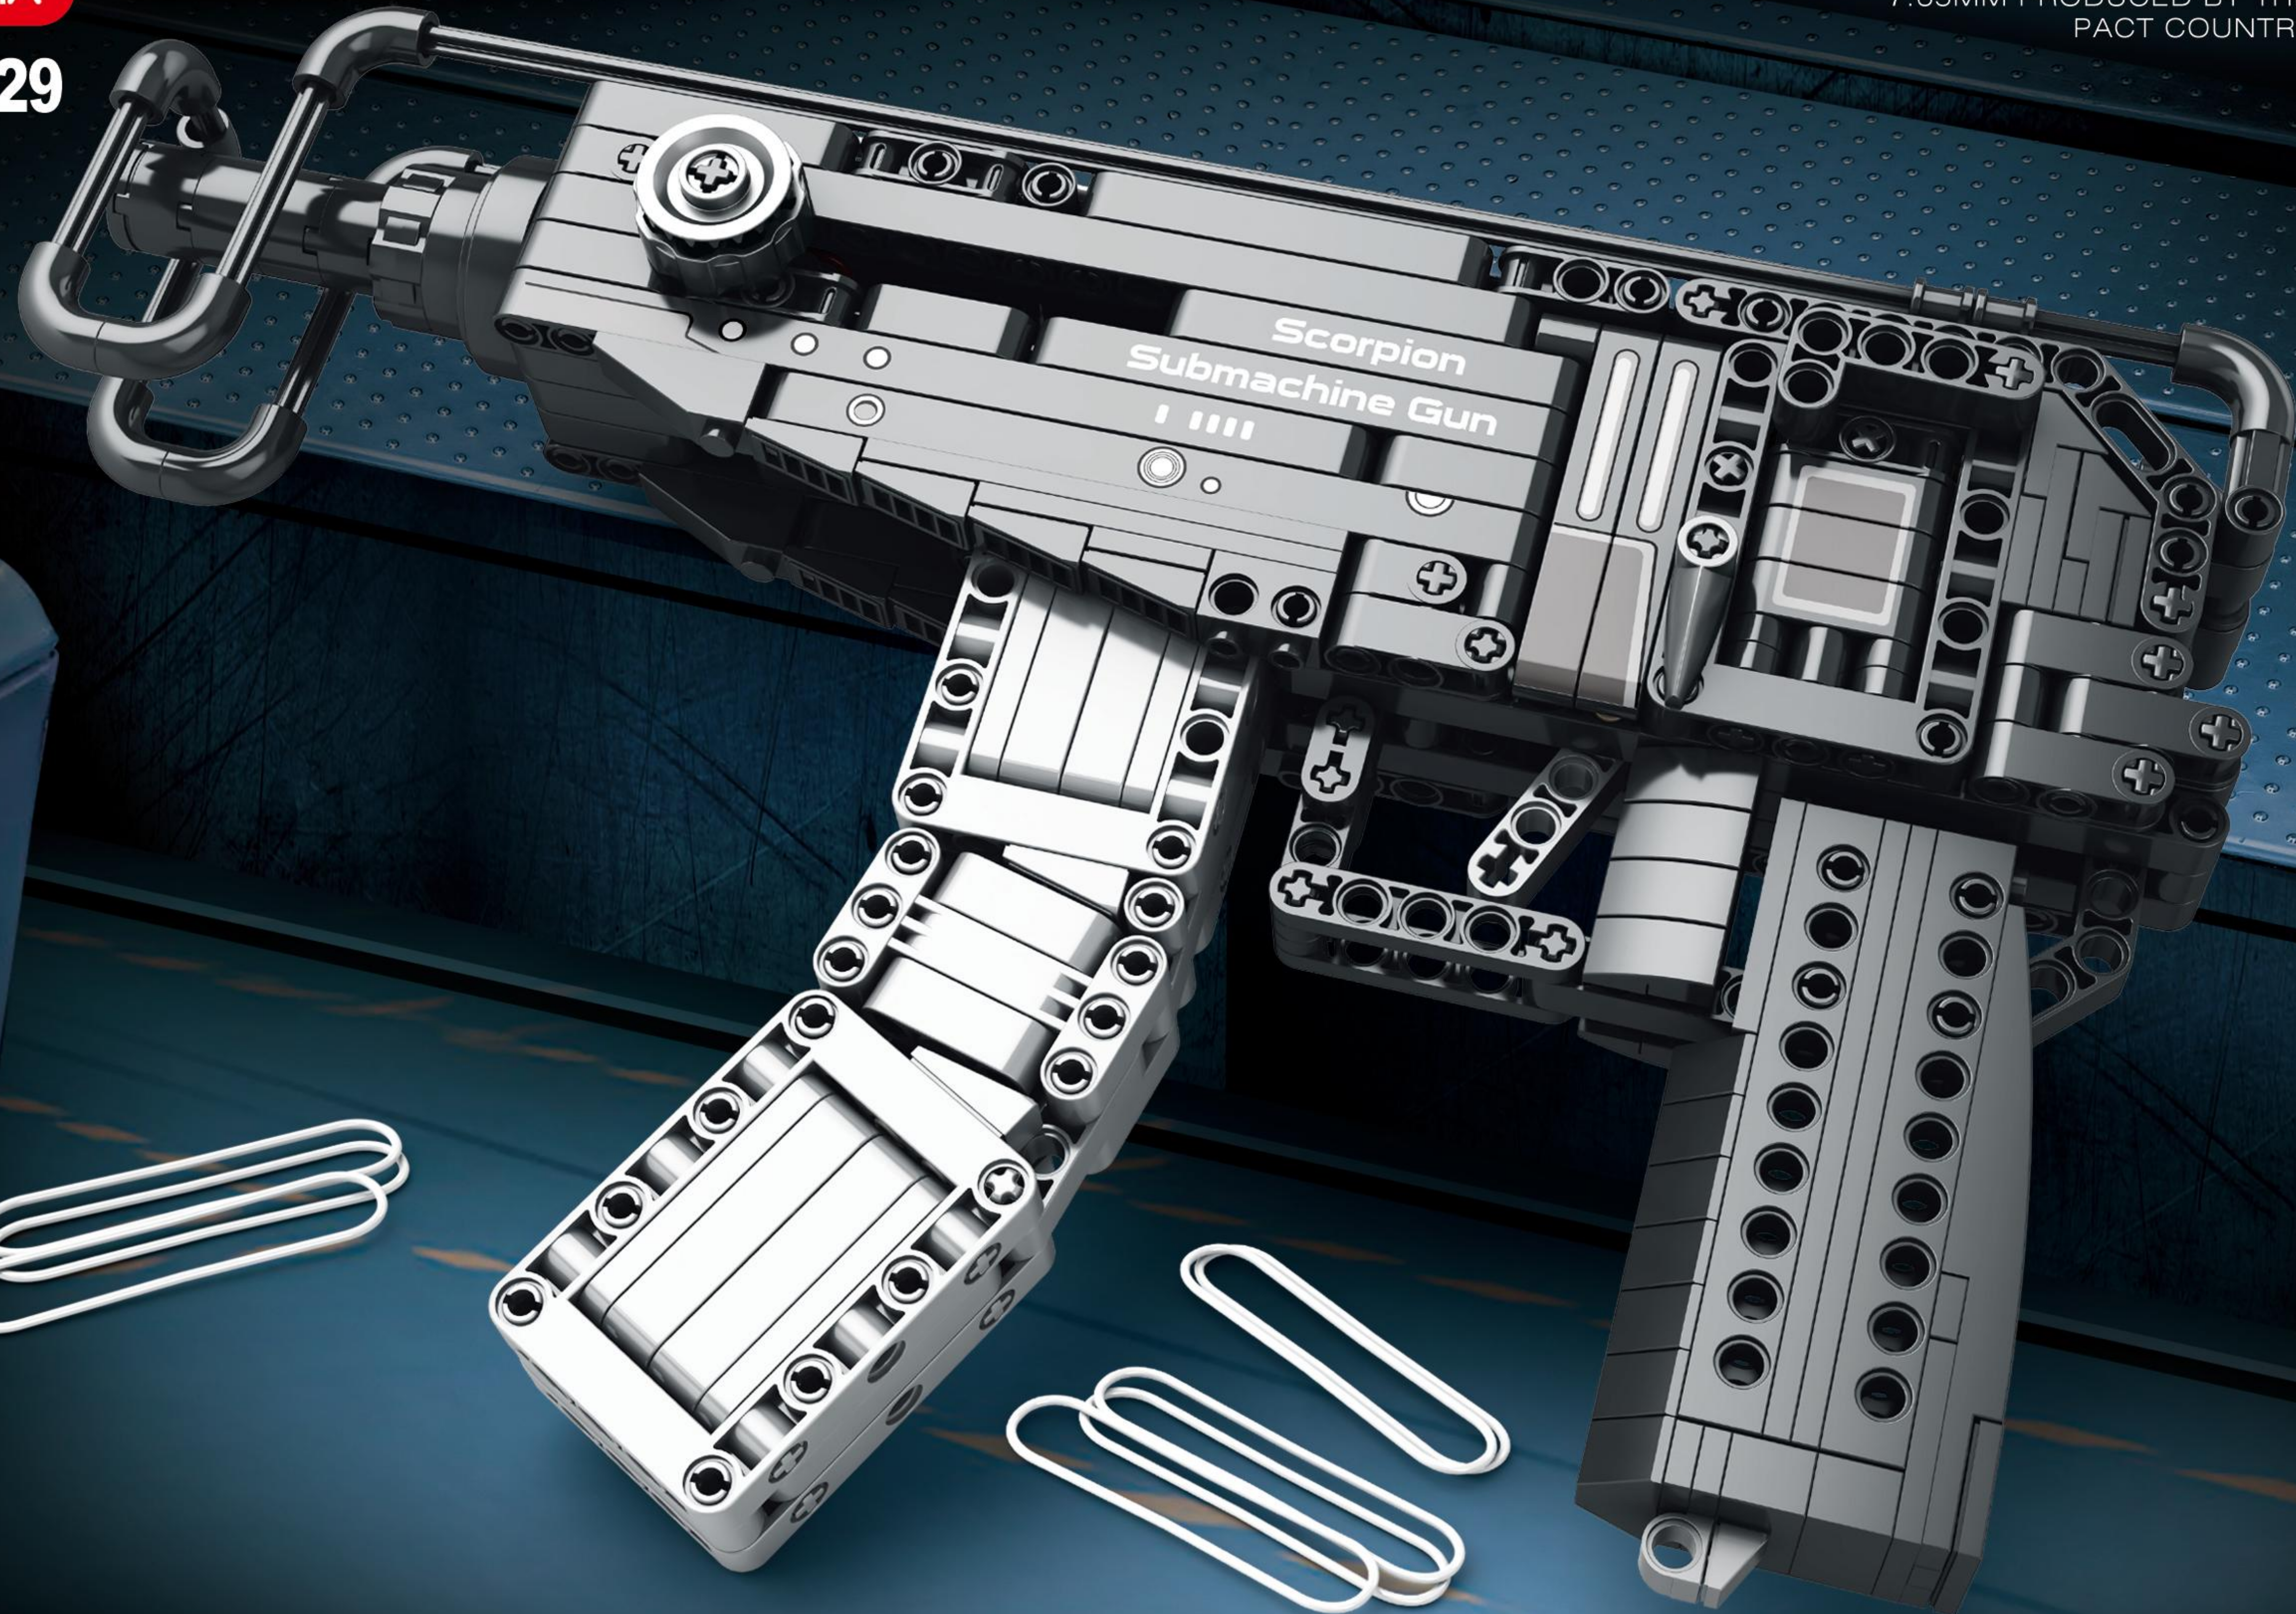

NO.77029

SCORPION

[SUBMACHINE GUN]

THE SCORPION SUBMACHINE GUN IS AN M61 SUBMACHINE GUN WITH A CALIBER OF 7.65MM PRODUCED BY THE FORMER WARSAW PACT COUNTRY CZECHOSLOVAKIA

A

A

A1

A2