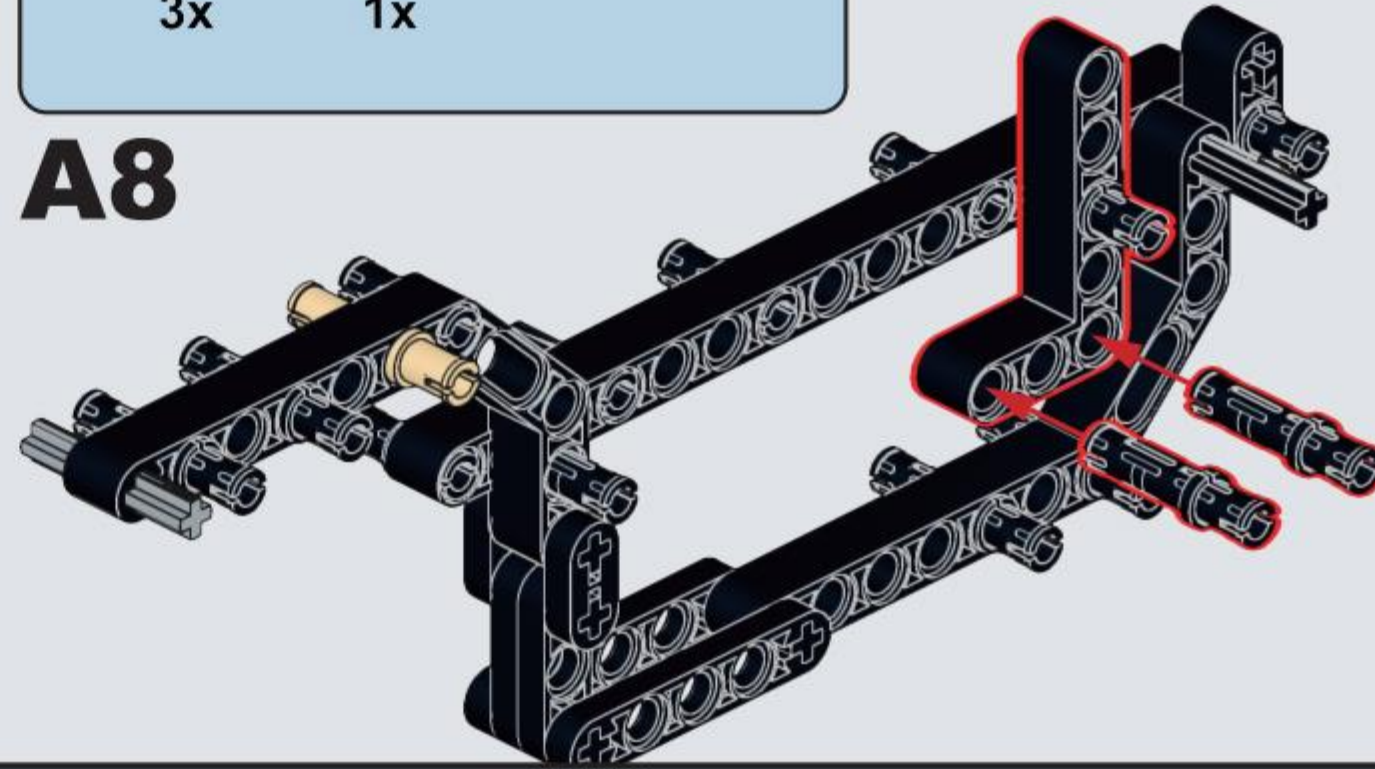

1x

A5

1x 3x 1x

A6

1x 1x

A7

3x 1x

A8

15 1:1