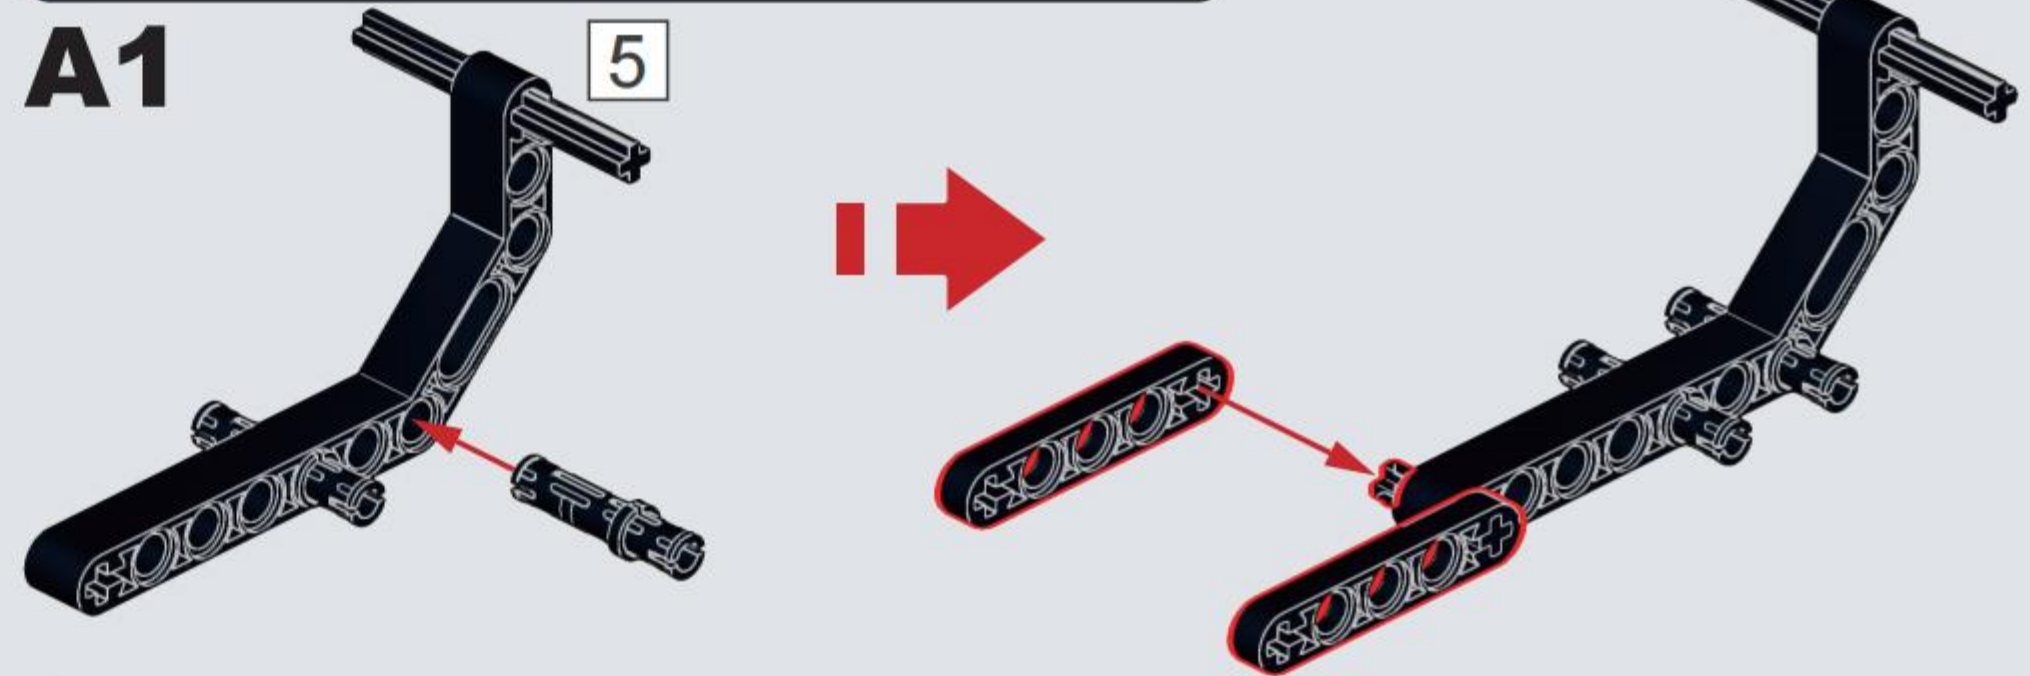

NO.77029

SCORPION

[SUBMACHINE GUN]

THE SCORPION SUBMACHINE GUN IS AN M61 SUBMACHINE GUN WITH A CALIBER OF 7.65MM PRODUCED BY THE FORMER WARSAW PACT COUNTRY CZECHOSLOVAKIA

A

A

A1

A2