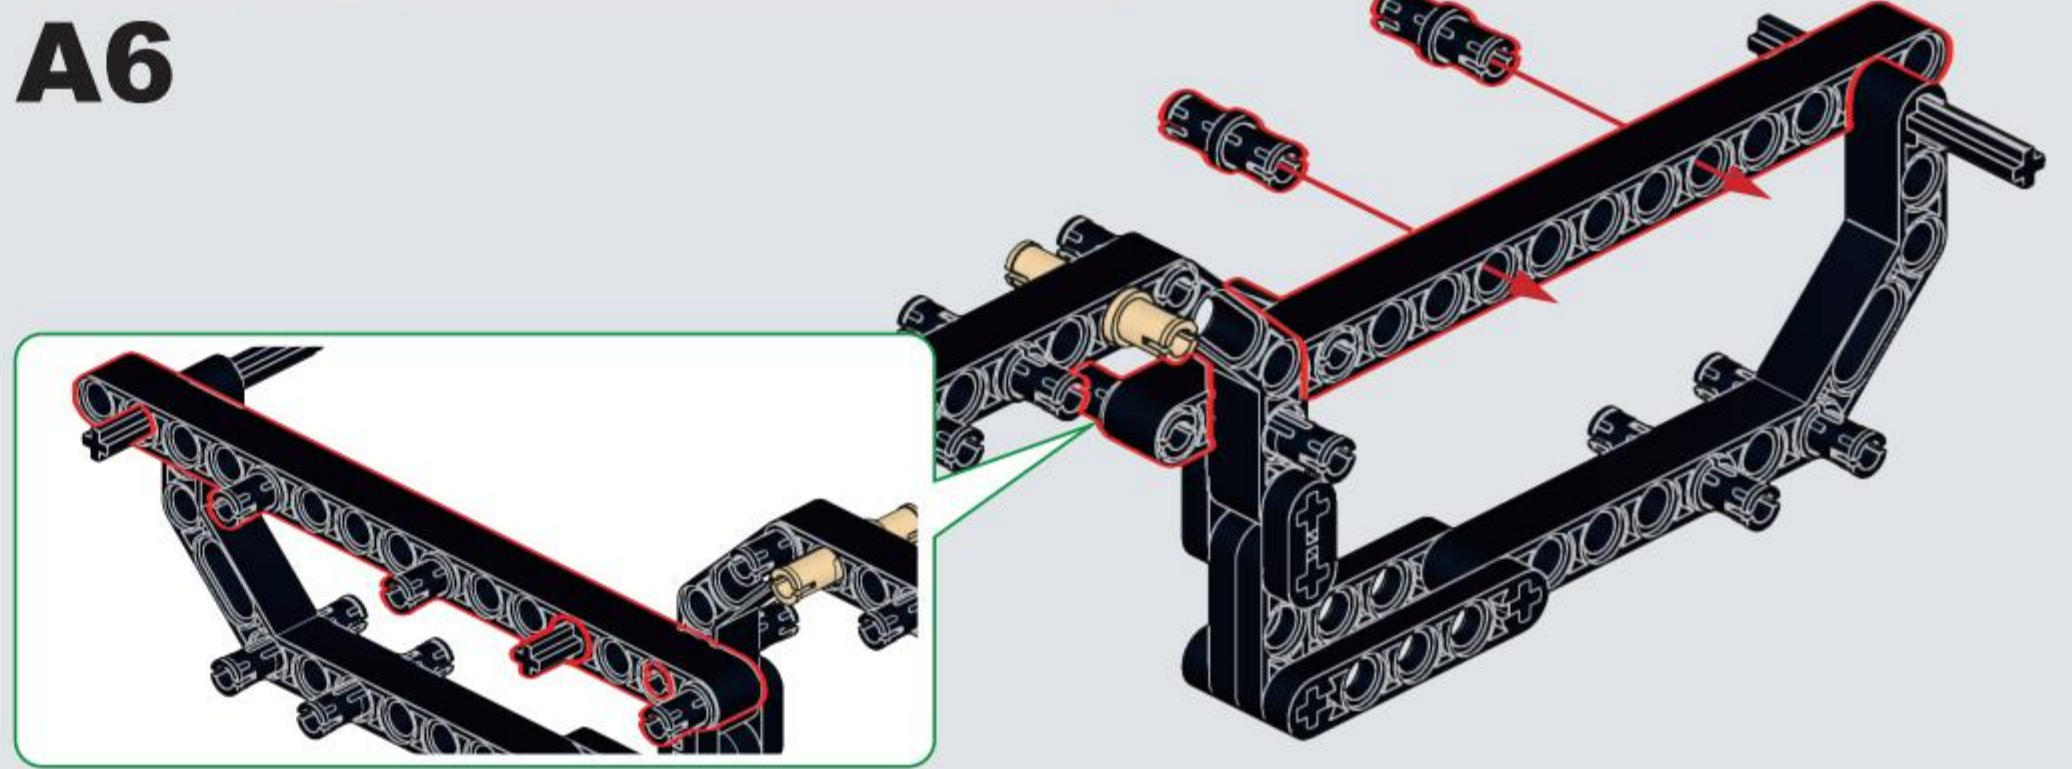

1x

A5

1x 3x 1x

A6

1x 1x

A7

3x 1x

A8

15 1:1