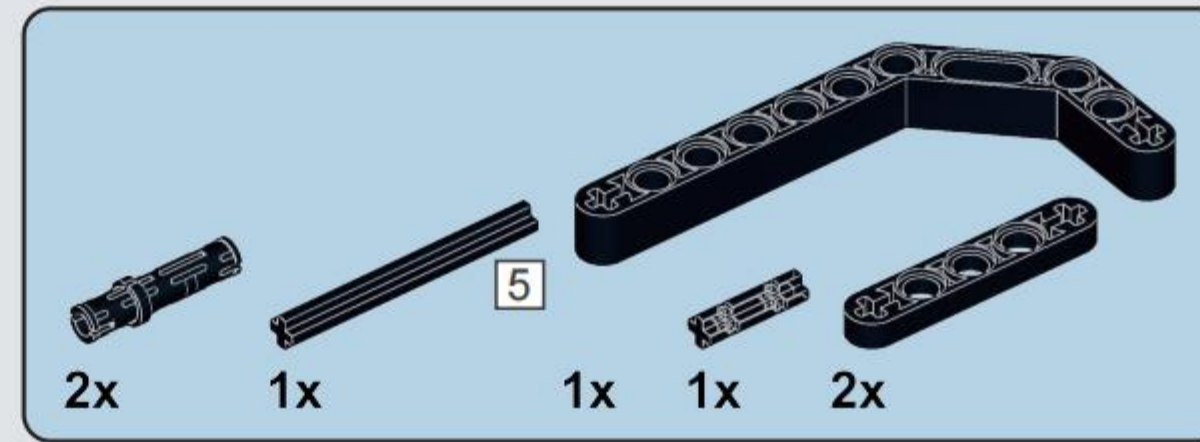

NO.77029

SCORPION

[SUBMACHINE GUN]

THE SCORPION SUBMACHINE GUN IS AN M61 SUBMACHINE GUN WITH A CALIBER OF 7.65MM PRODUCED BY THE FORMER WARSAW PACT COUNTRY CZECHOSLOVAKIA

A

A

A1

A2