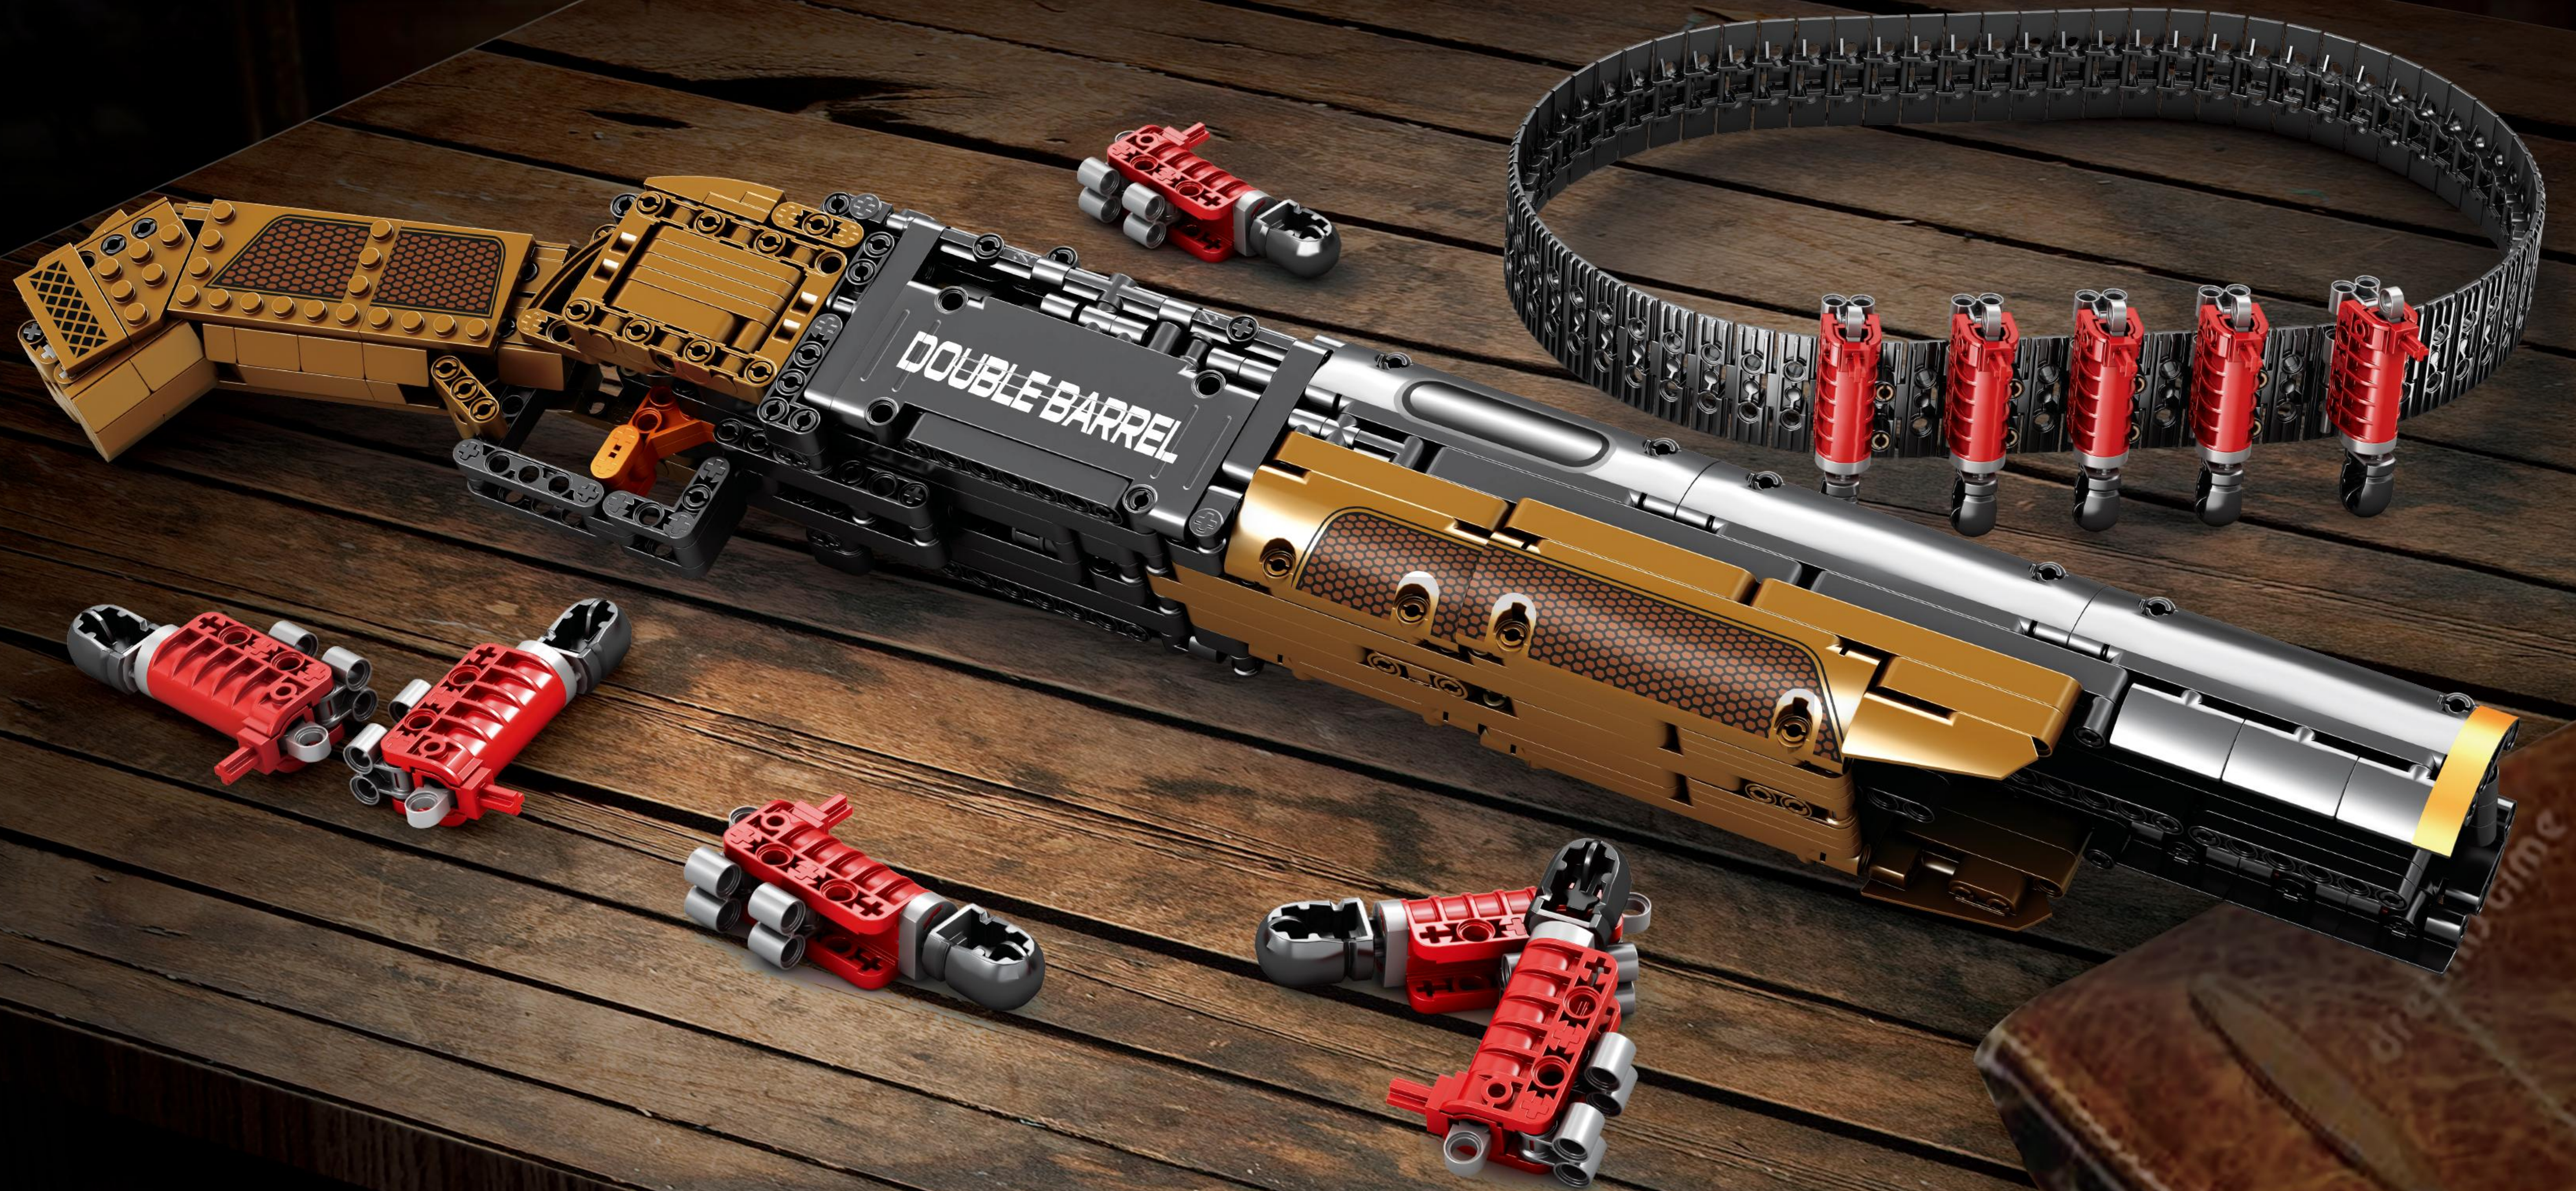

NO.77028

DOUBLE BARREL

[DOUBLE-BARRELED SHOTGUN]

IT IS A SHOTGUN WITH TWO BARRELS,
WHICH CAN BE ARRANGED HORIZONTALLY OR UP AND DOWN.
IT CAN BE REGARDED AS ONE OF THE EARLIEST SHOTGUNS,
FORMERLY KNOWN AS THE RIOT GUN.