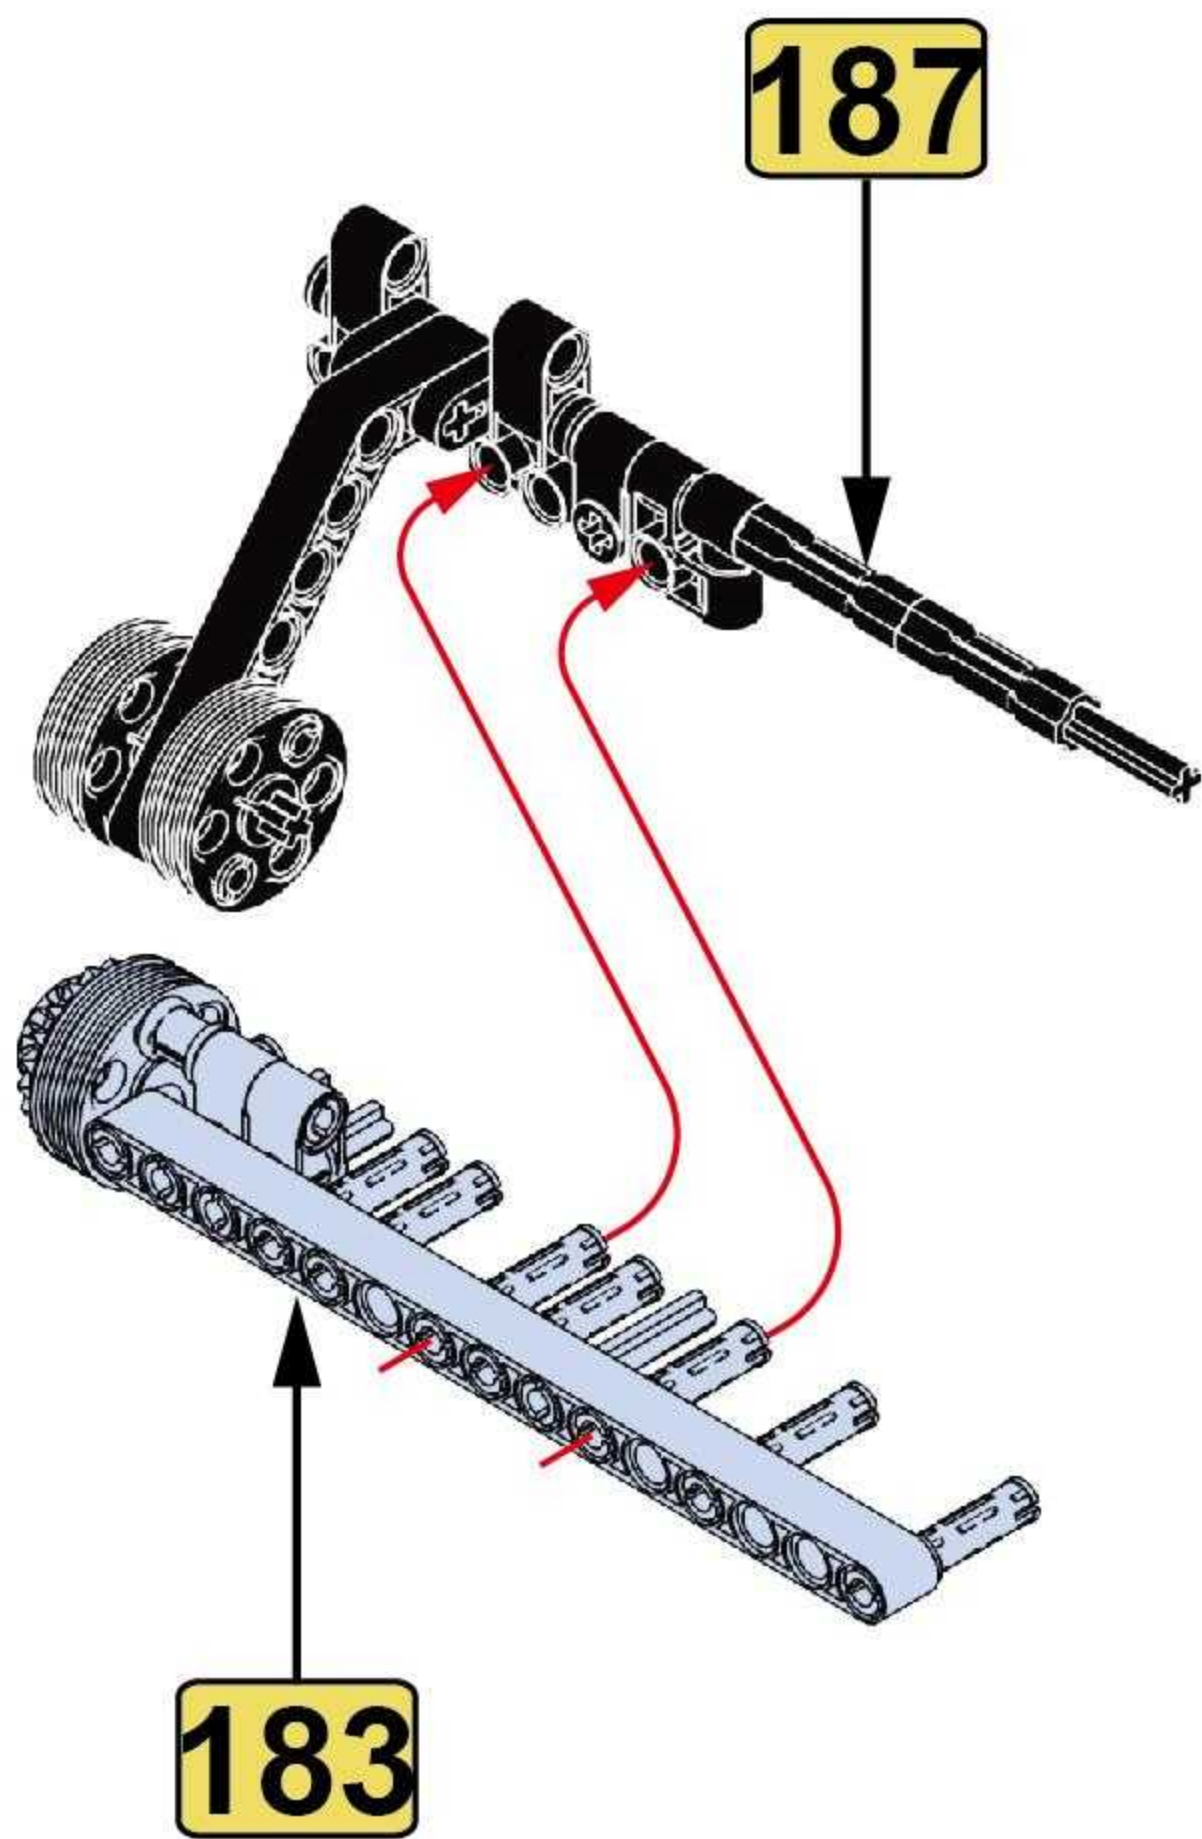

NO.77003

Mauser Rifle

GERMAN MAUSER RIFLE, BNZ43 "SS" MARKED .8MM.

BUILDING BLOCK GUN 

· KARABINER

THE MAUSER RIFLE IS AN IMPROVEMENT FROM THE GEWEHR RIFLE. IT WEIGHS ABOUT 4 KG AND HAS AN EFFECTIVE RANGE OF 500 METERS. IT WAS A STANDARD RIFLE EQUIPPED BY THE GERMAN ARMY DURING WORLD WAR II.

175 

177

178

179

180

181

182

183

184

185

186

187

188

189

190

191