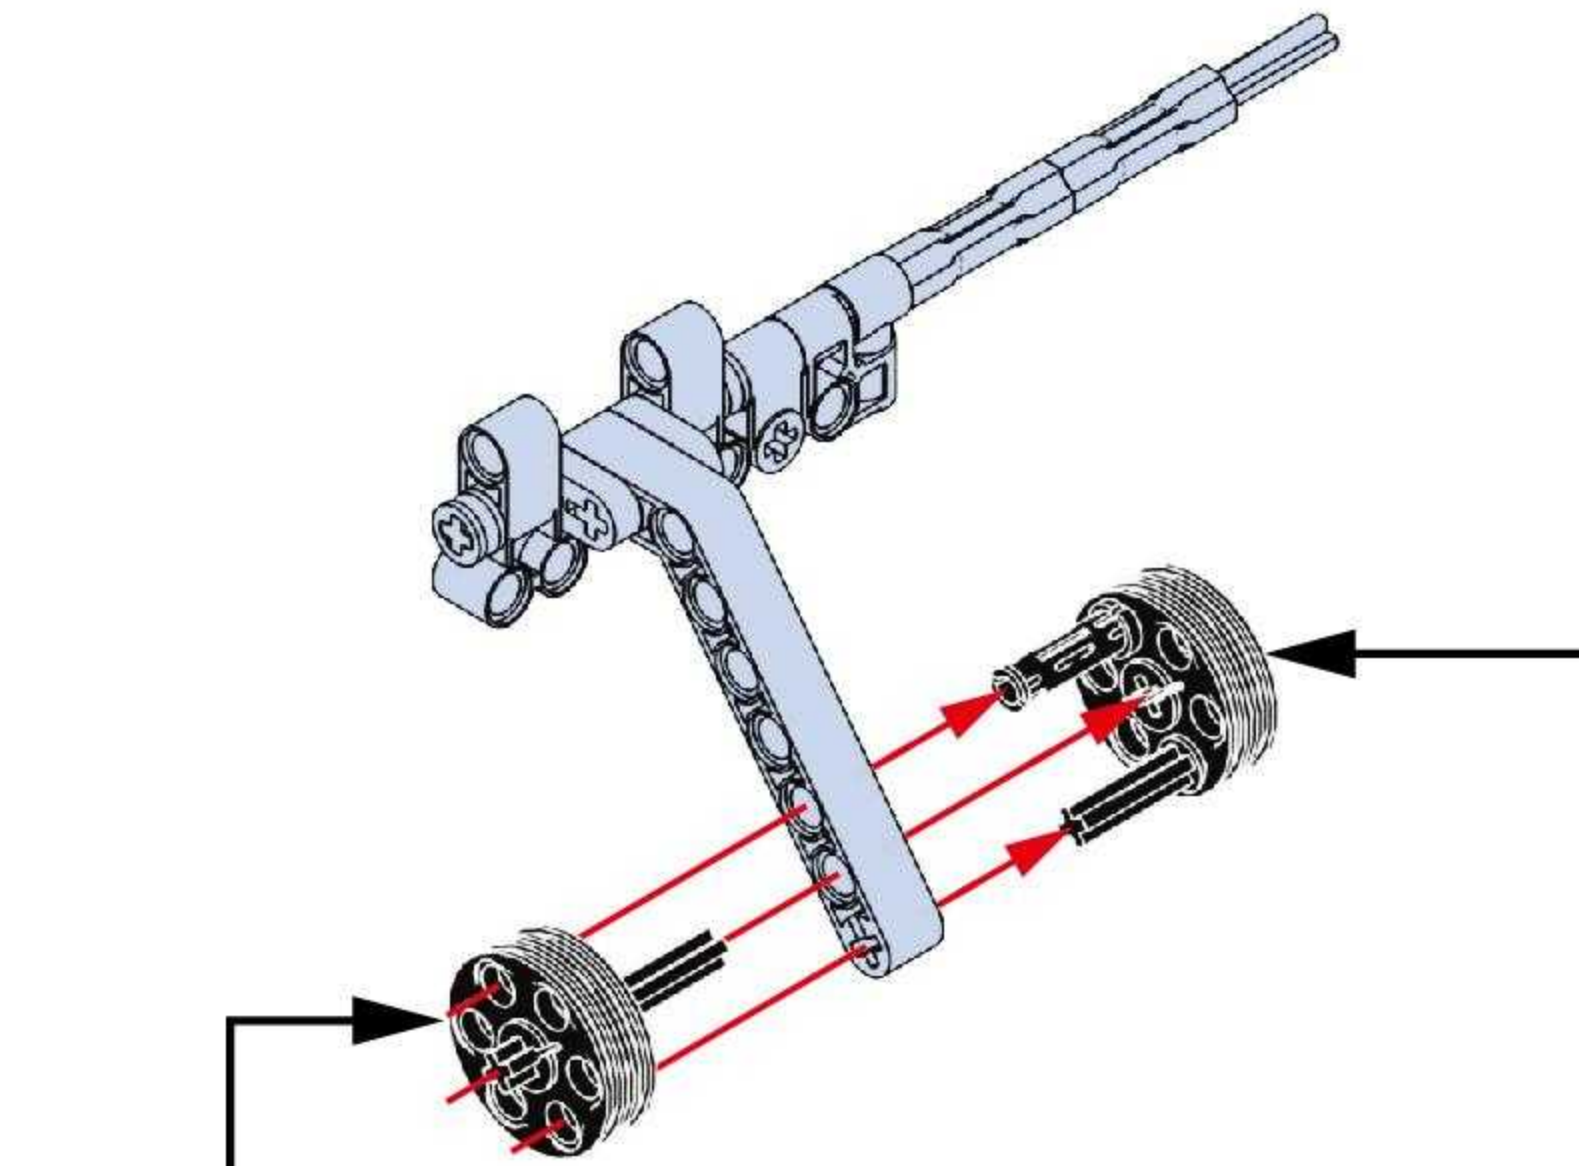

NO.77003

Mauser Rifle

GERMAN MAUSER RIFLE, BNZ43 "SS" MARKED .8MM.

BUILDING BLOCK GUN 

· KARABINER

THE MAUSER RIFLE IS AN IMPROVEMENT FROM THE GEWEHR RIFLE. IT WEIGHS ABOUT 4 KG AND HAS AN EFFECTIVE RANGE OF 500 METERS. IT WAS A STANDARD RIFLE EQUIPPED BY THE GERMAN ARMY DURING WORLD WAR II.

184

185

186

187

188

189

190

191