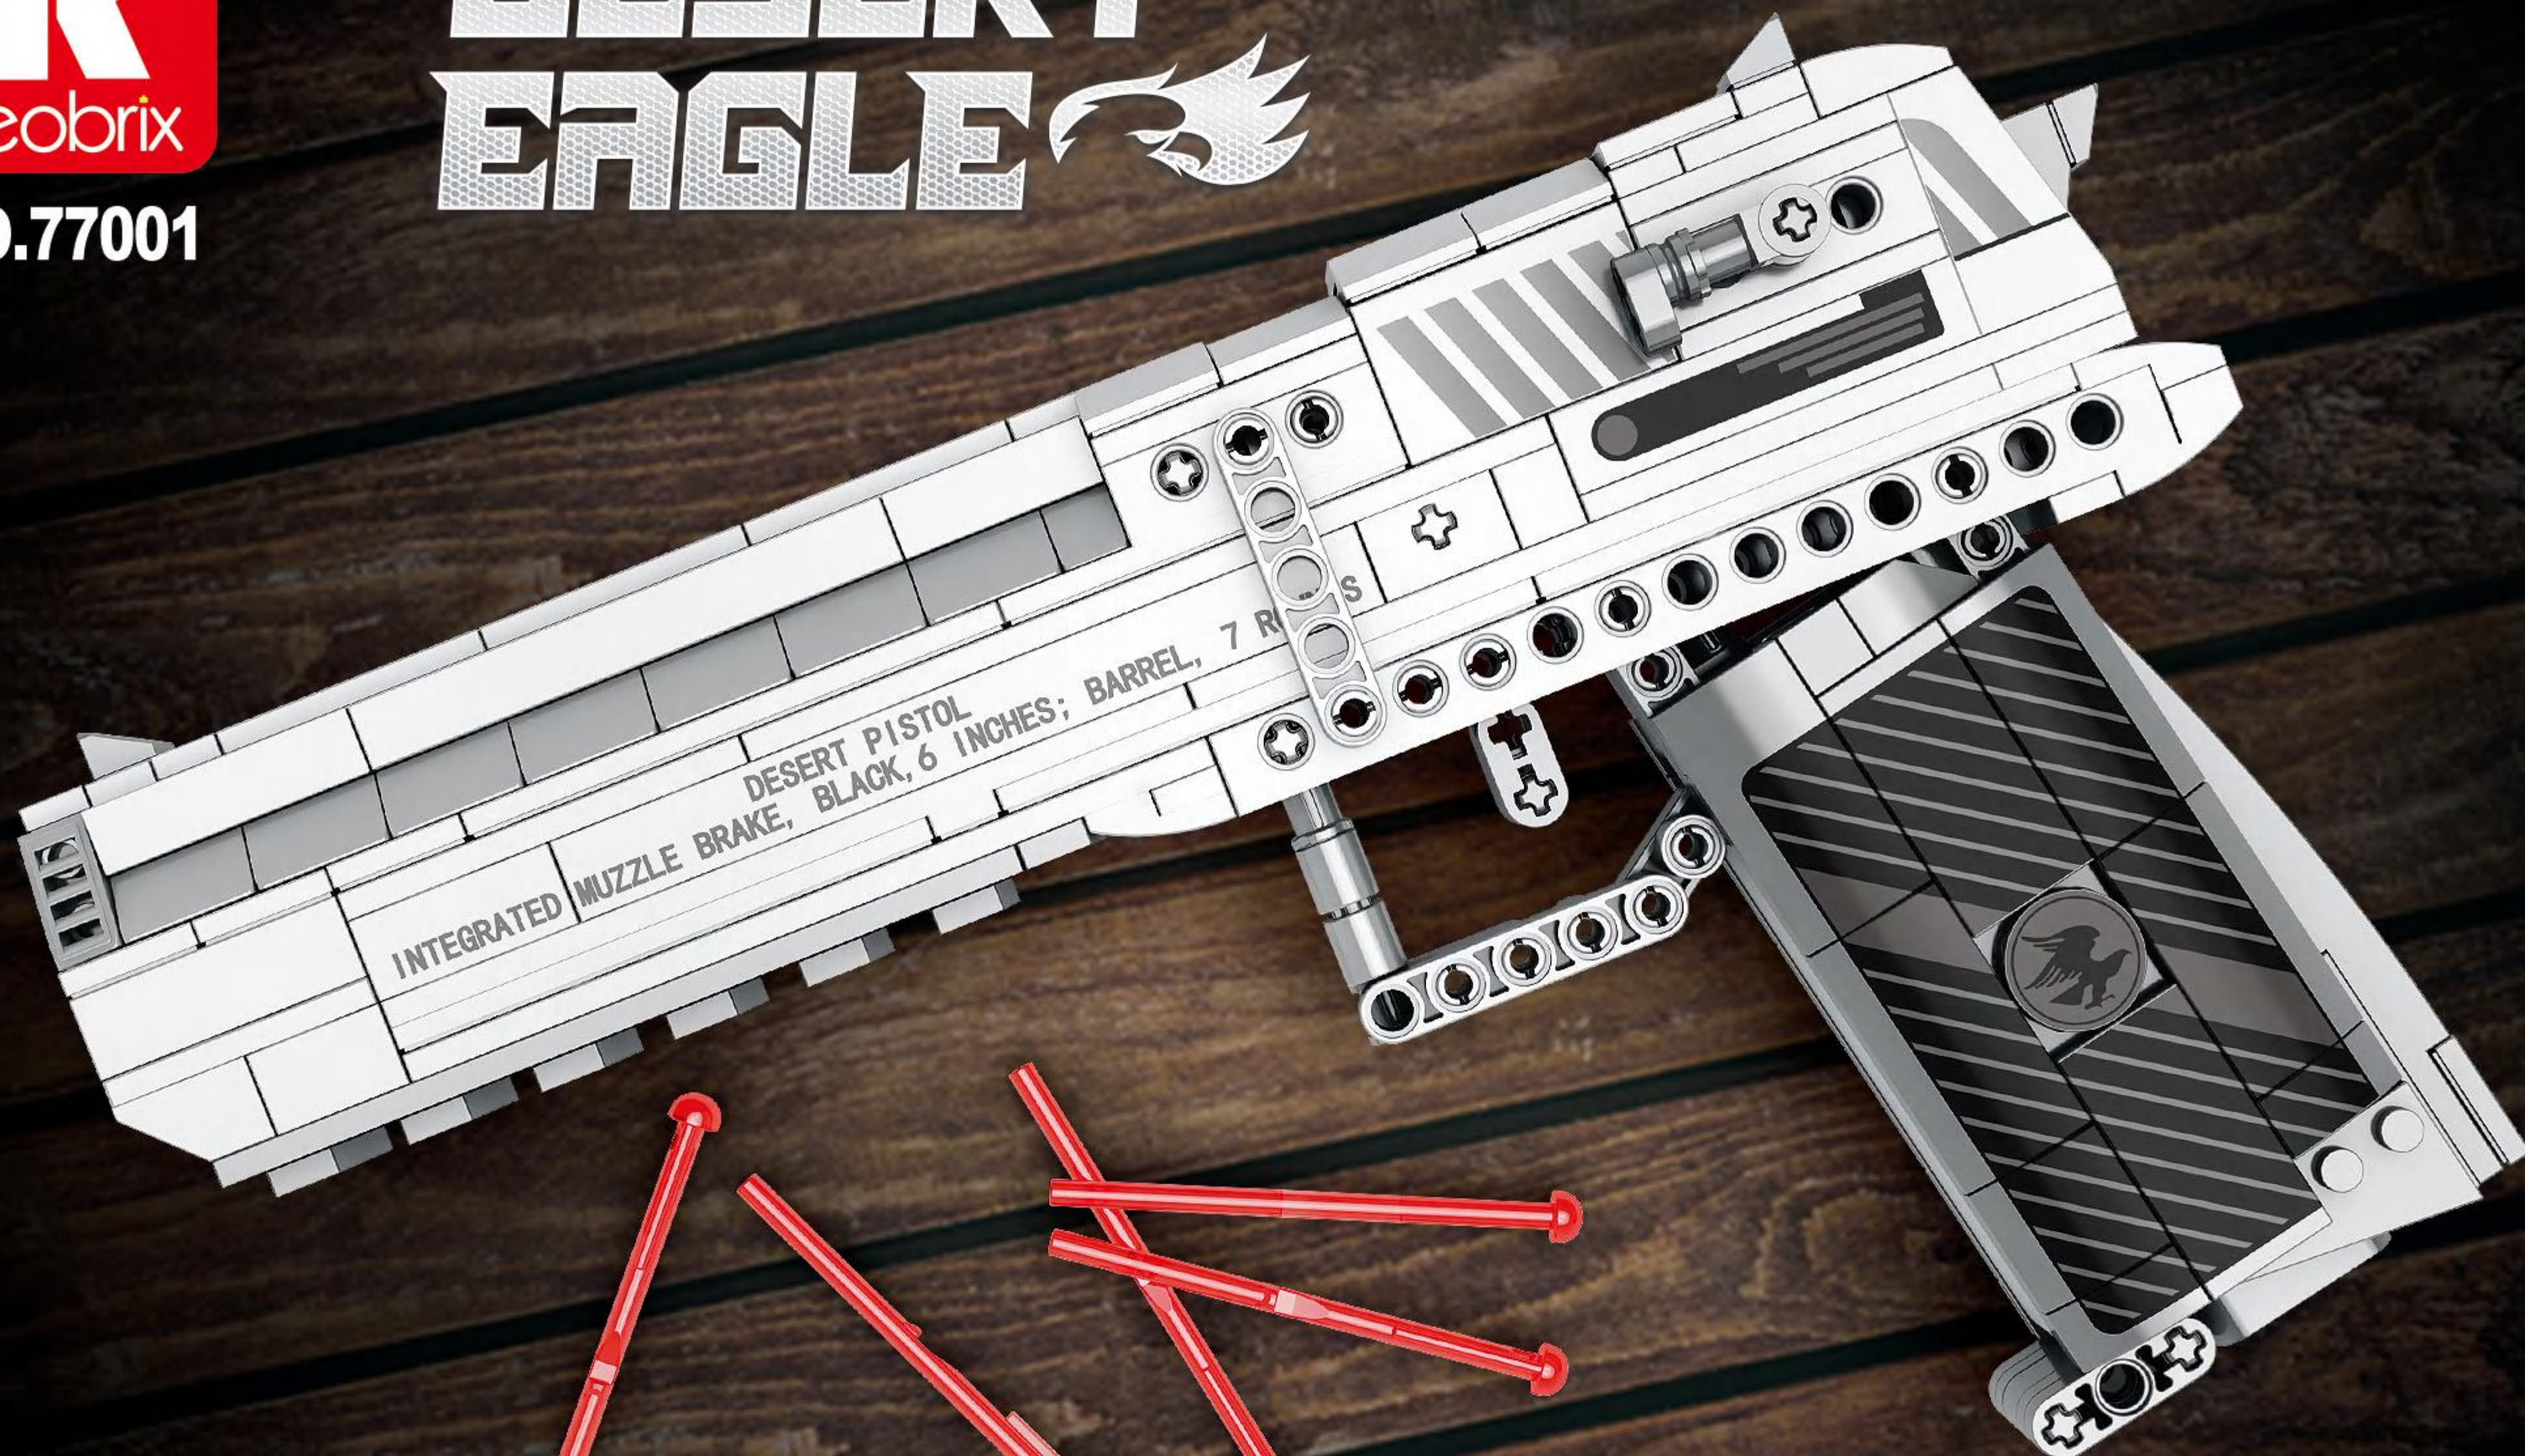

Reobrix

NO.77001

DESERT EAGLE

BUILDING
BLOCK GUN

MAGNUM EAGLE

THE DESERT EAGLE IS A HUNTING PISTOL RELEASED BY MRI IN 1980.
THE PROTOTYPE GUN WAS COMPLETED IN 1981,
AND THE FINAL SHAPE WAS COMPLETED AT THE ISRAELI MILITARY INDUSTRY CORPORATION (IMI).