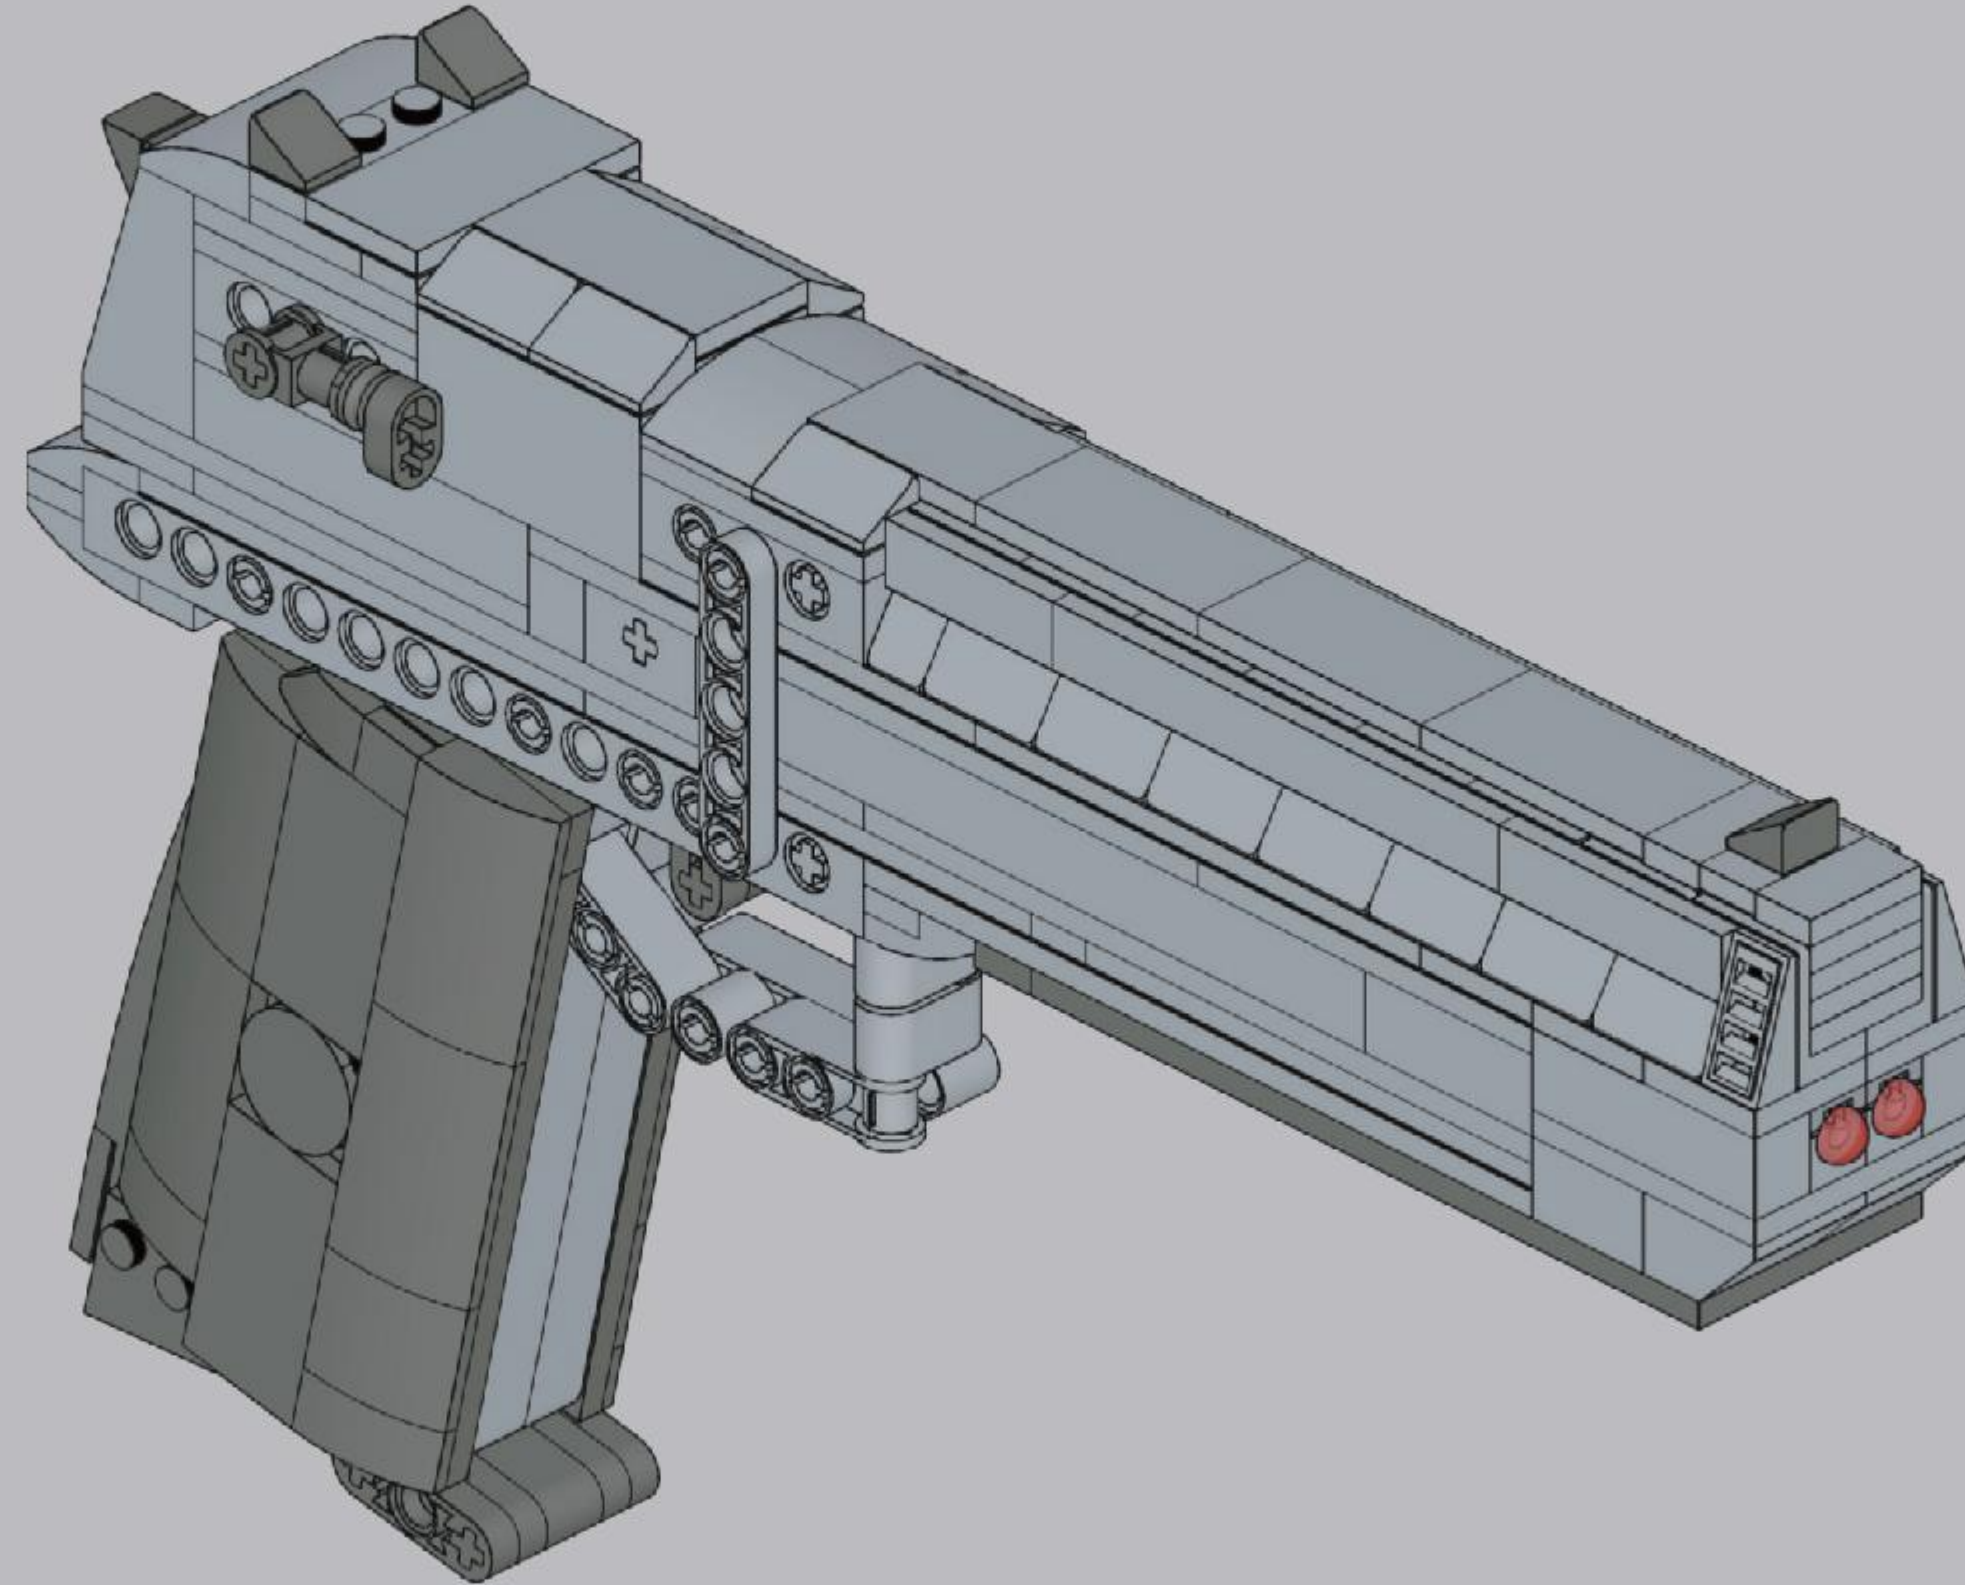

Reobrix

NO.77001

DESERT EAGLE

BUILDING
BLOCK GUN

MAGNUM EAGLE

THE DESERT EAGLE IS A HUNTING PISTOL RELEASED BY MRI IN 1980.
THE PROTOTYPE GUN WAS COMPLETED IN 1981,
AND THE FINAL SHAPE WAS COMPLETED AT THE ISRAELI MILITARY INDUSTRY CORPORATION (IMI).