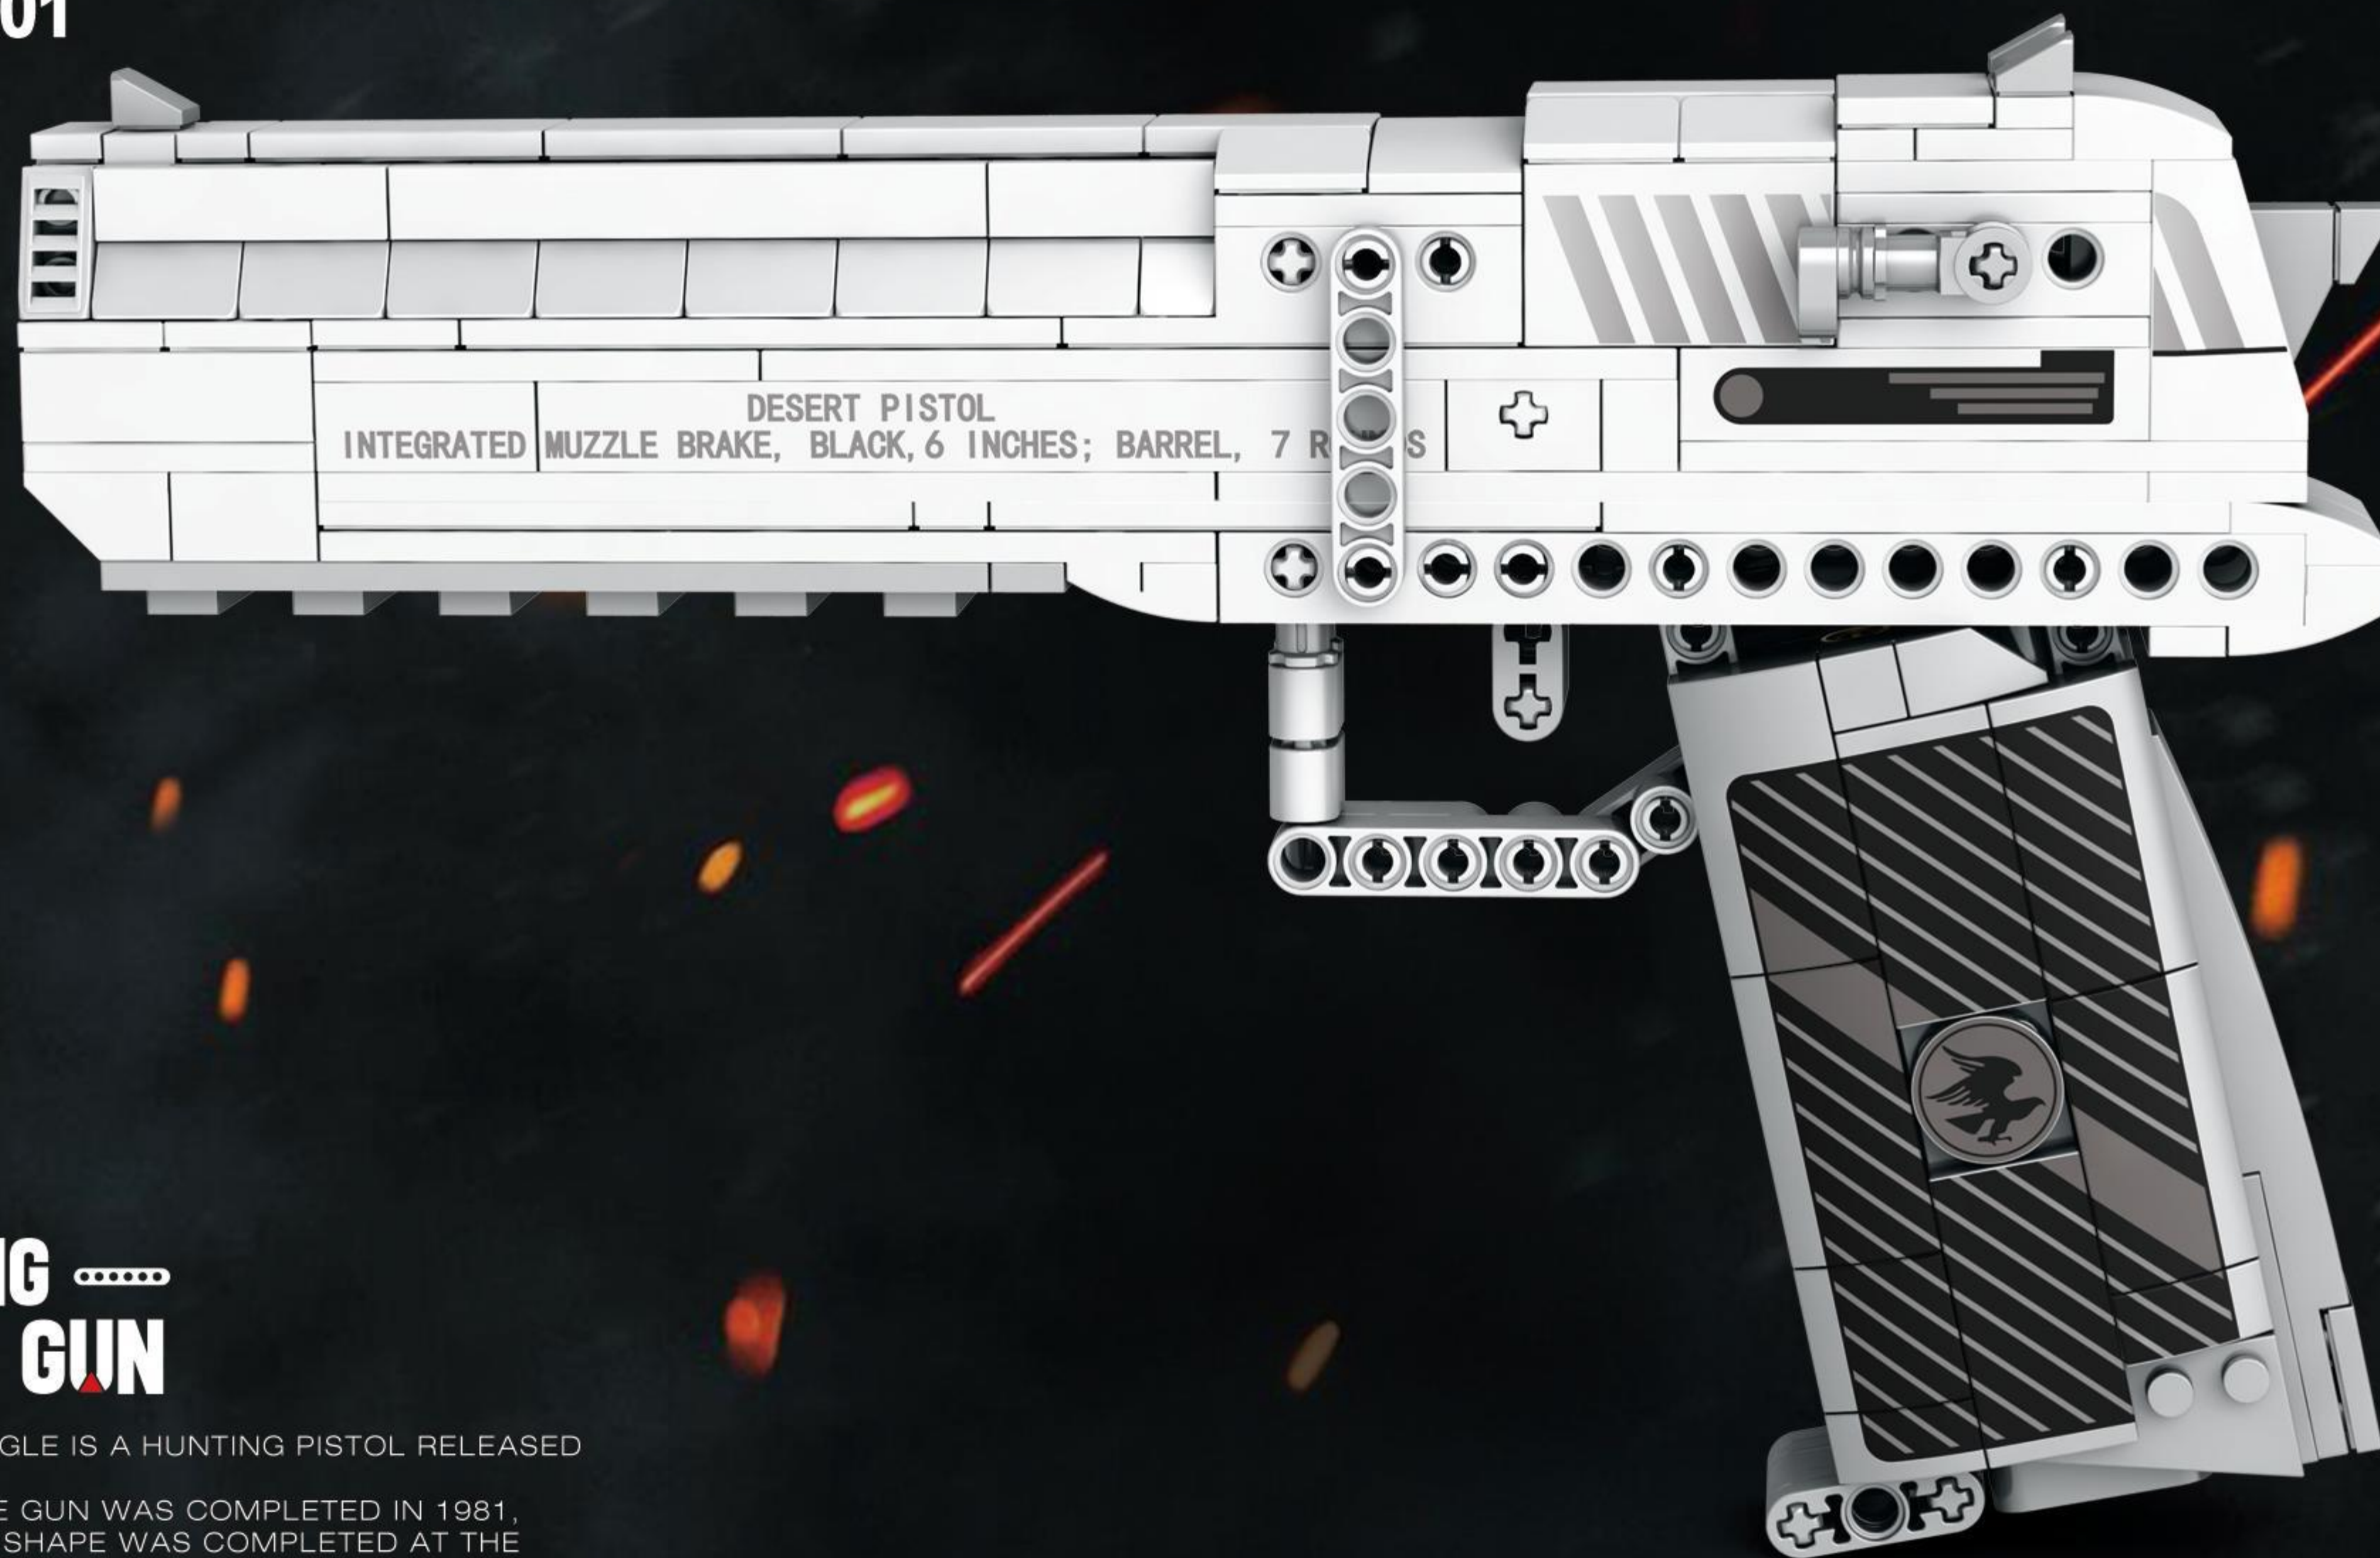

DESERT EAGLE

BUILDING BLOCK GUN

THE DESERT EAGLE IS A HUNTING PISTOL RELEASED BY MRI IN 1980. THE PROTOTYPE GUN WAS COMPLETED IN 1981, AND THE FINAL SHAPE WAS COMPLETED AT THE ISRAELI MILITARY INDUSTRY CORPORATION (IMI).