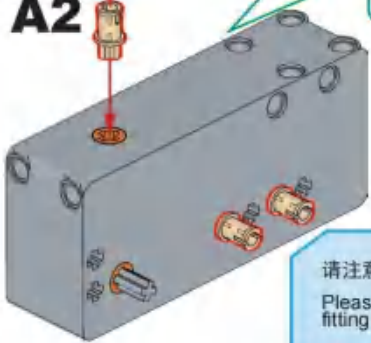

A

1x

1x

5

A1

按零件表分拣零件拼装更快捷。
It's faster to sort and assemble pieces according to the piece list.

5

这是零件长度标识，5代表该零件长度为5个积木颗粒。
This is the length mark of the piece. 5 means that the piece is 5 studs long.

这是1:1零件比例尺，可以用来比对零件长度。
Please note the scale of the part is 1:1 and can be used as a reference length.

5 1:1

5x

A2

请注意零件的对点位置。
Please pay attention to the fitting point of the piece.

6x

A3

1x

2x

A4

A5

A6

A7

A8

A9

这是旋转标识，表示下方部件需要旋转方向。