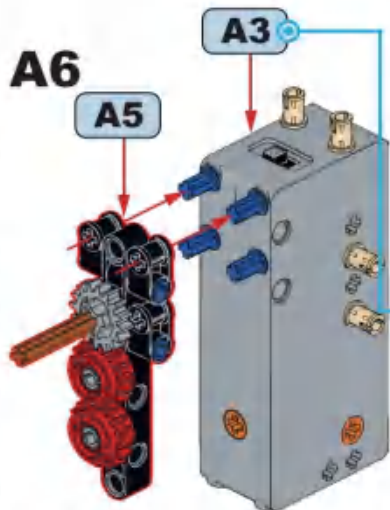

A5

A6

A7

这是步骤标识，A3表示第A3步骤，已经拼装好的部件
This is the step identifier, A3 for Step A3, the part that has been assembled

A8

通过此视图可更清晰的观察拼装位置噢。
This view enables you to see the assembly position more clearly.

A9