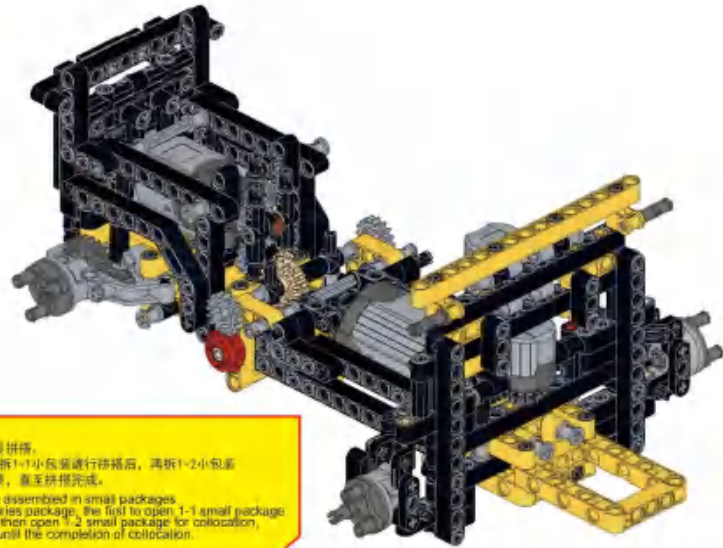

1

该套产品可以小包拼装。
如：1号配件包，先拆1-1小包再进行拼装，再拆1-2小包再进行拼装，依次拼装，直至拼装完成。
The product can be assembled in small packages.
Such as: 1 accessories package, the first to open 1-1 small package for collocation, and then open 1-2 small package for collocation, collocation in turn, until the completion of collocation.

A1

按零件表分拣零件拼装更快。
It's faster to sort and assemble pieces according to the piece list.

A2