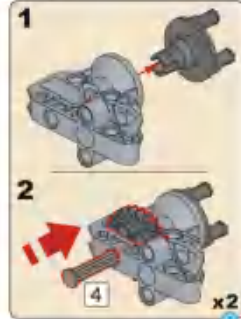

A1

按零件表分拣零件拼装更快。
 It's faster to sort and assemble pieces according to the piece list.

A2

A3

这是零件长度标识，4代表该零件长度为4个积木颗粒。
This is the length mark of the piece. 4 means that the piece is 4 studs long.

注意！(零件比例尺，可以用来对比零件长度)。
Please note the scale of the part is 1:1 and can be used as a reference length.

A4

这是旋转标识，表示下方零件需要旋转方向。
This is the rotation mark, indicating that the lower part needs to rotate in the direction.

A5

x2表示该模块需要拼2个。
x2 means 2 modules like this are needed.

A6

A7

A8

A9