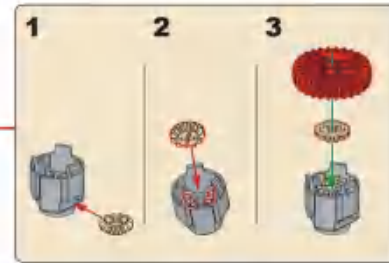

A1

按零件表分拣零件拼装更快。
 It's faster to sort and assemble pieces according to the piece list.

A2

A3

这是零件长度标识，4代表该零件长度为4个积木颗粒。
This is the length mark of the piece. 4 means that the piece is 4 studs long.

注意！(零件比例尺，可以用来对比零件长度)。
Please note the scale of the part is 1:1 and can be used as a reference length.

A4

这是旋转标识，表示下方零件需要旋转方向。
This is the rotation mark, indicating that the lower part needs to rotate in the direction.

A5

x2表示该模块需要拼2个。
x2 means 2 modules like this are needed.

A6

A7

A8

A9

请注意零件的对点位置。
Please pay attention to the fitting point of the piece.

A18

A19

2x

A20

10x 1x

A21

6x