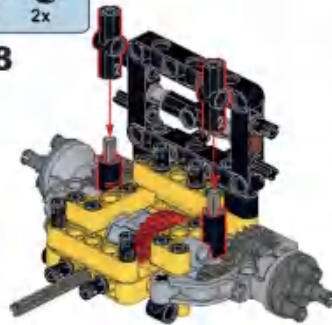

A4

这是旋转标识，表示下方零件需要旋转方向。
This is the rotation mark, indicating that the lower part needs to rotate in the direction.

A5

x2表示该模块需要拼2个。
x2 means 2 modules like this are needed.

A6

A7

A8

A9

请注意零件的对点位置。
Please pay attention to the fitting point of the piece.

A18

A19

2x

A20

10x 1x

A21

6x