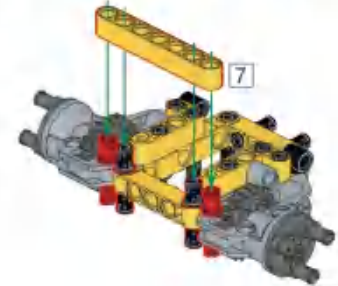

A1

按零件表分拣零件拼装更快。
 It's faster to sort and assemble pieces according to the piece list.

A2

A3

这是零件长度标识，4代表该零件长度为4个积木颗粒。
This is the length mark of the piece. 4 means that the piece is 4 studs long.

注意！(零件比例尺，可以用来对比零件长度)。
Please note the scale of the part is 1:1 and can be used as a reference length.

A4

这是旋转标识，表示下方零件需要旋转方向。
This is the rotation mark, indicating that the lower part needs to rotate in the direction.

A5

x2表示该模块需要拼2个。
x2 means 2 modules like this are needed.

A6

A7

A8

A9