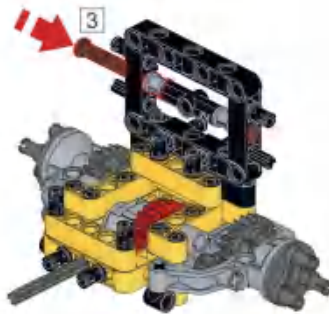

A16

A17

请注意零件的对点位置。
Please pay attention to the fitting point of the piece.

A18

A19