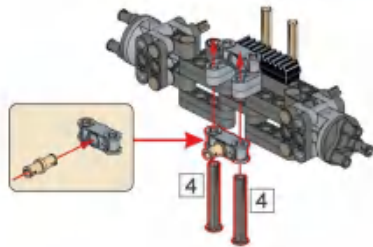

A89

这是零件尺寸标识。1x4表示
该零件宽度为1个积木颗粒，
长度为4个积木颗粒。
This is the size mark of the
piece. 1x4 means that the
piece is 1 studs wide and
4 studs long.

A90

A91

A92

A93

A94

A95