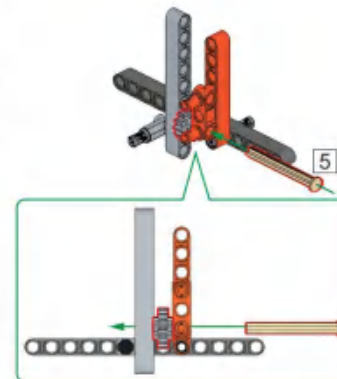

使用对应编号包内的零件才能拼出图中模块。
 Please build the module in the picture only with pieces inside the corresponding numbered package.

1

A

1x 1x

13

这是零件尺寸标识，13表示该零件长度为13个积木颗粒。
 This is the size mark of the piece 13 means that the piece is 13 studs long.

按零件表分拣零件拼搭更快捷。
 It's faster to sort and assemble pieces according to the piece list.

A1

1x 1x

A2

这是1:1零件比例尺，可以用来对比零件长度。
 Please note the scale of the part is 1:1 and can be used as a reference length.

A3

A4

A5

A6

A7

这是旋转标识，表示下方
部件需要旋转方向。
This is the rotation mark,
indicating that the lower
part needs to rotate in the
direction.

A8

A9

A10

A11

通过此视图可更清晰的
观察拼装位置。
This view enables you
to see the assembly
position more clearly.

A12

A13

A14

A15

A16

A17

A18