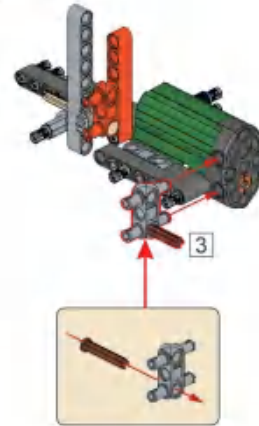

按零件表分拣零件拼搭更快捷。
 It's faster to sort and assemble pieces according to the piece list.

A1

1x 1x

A2

这是1:1零件比例尺，可以用来对比零件长度。
 Please note the scale of the part is 1:1 and can be used as a reference length.

A3

A4

A5

A6

A7

这是旋转标识，表示下方
部件需要旋转方向。
This is the rotation mark,
indicating that the lower
part needs to rotate in the
direction.

A8

A9

A10

A11

通过此视图可更清晰的
观察拼装位置。
This view enables you
to see the assembly
position more clearly.

A12

A13

A14

A15

A16

A17

A18