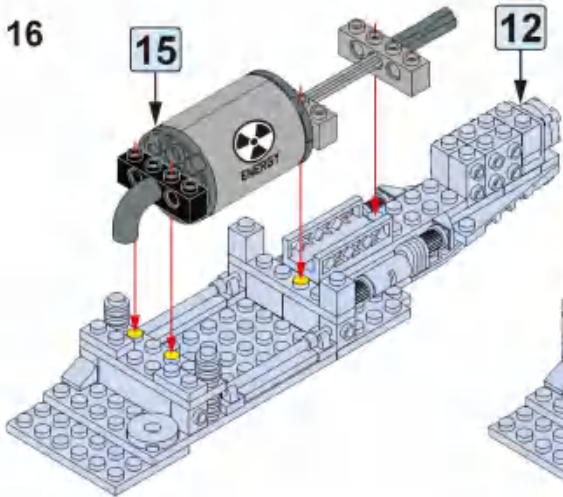

14

这是1:1零件比例尺, 可以用来比对零件长度。
Please note the scale of the part is 1:1 and can be used as a reference length.

这是旋转标识, 表示下方部件需要旋转方向。
This is the rotation mark, indicating that the lower part needs to rotate in the direction.

15

16

17

18

x2表示该模块需要拼2个。
x2 means 2 modules like this are needed.