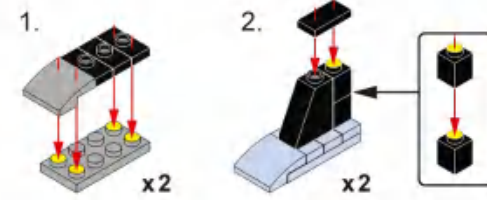

注意贴纸方向
Note the direction of the sticker

14

这是1:1零件比例尺, 可以用来比对零件长度。
Please note the scale of the part is 1:1 and can be used as a reference length.

这是旋转标识, 表示下方部件需要旋转方向。
This is the rotation mark, indicating that the lower part needs to rotate in the direction.

15

16

17

18

x2表示该模块需要拼2个。
x2 means 2 modules like this are needed.

19

20

21