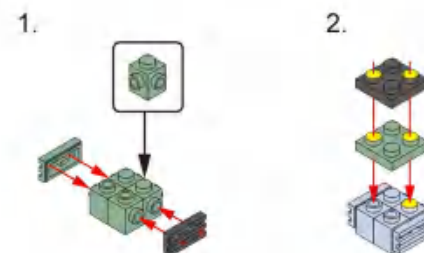

15

16

17

18

x2表示该模块需要拼2个。
x2 means 2 modules like this are needed.

19

20

21

22

23

24

25

这是零件长度标识，3代表该零件长度为3个积木颗粒。
This is the length mark of the piece. 3 means that the piece is 3 studs long.

26

6

27