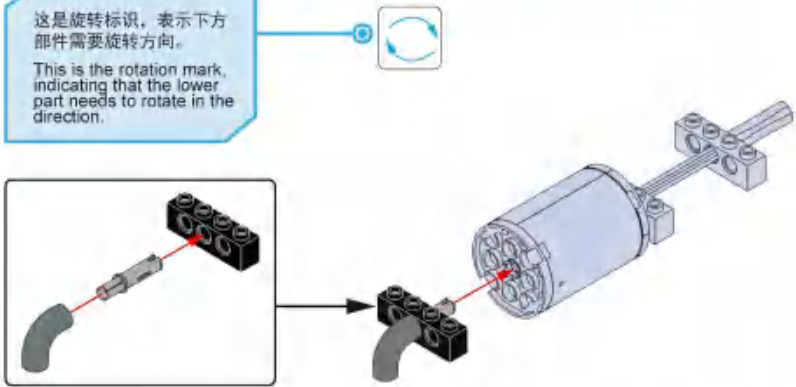

14

这是1:1零件比例尺, 可以用来比对零件长度。
Please note the scale of the part is 1:1 and can be used as a reference length.

这是旋转标识, 表示下方部件需要旋转方向。
This is the rotation mark, indicating that the lower part needs to rotate in the direction.

15

16

17

18

x2表示该模块需要拼2个。
x2 means 2 modules like this are needed.