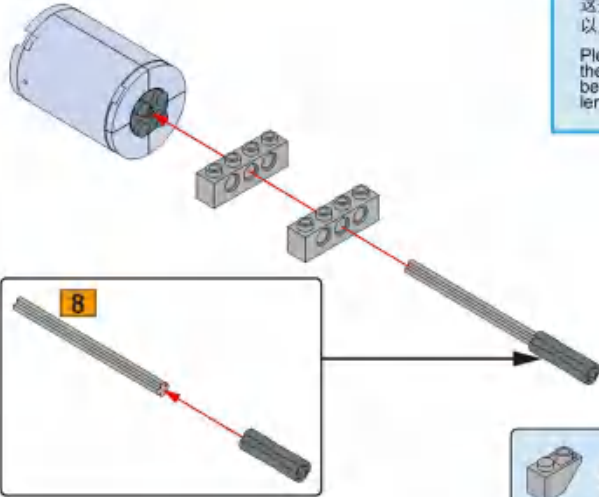

8

9

10

11

12

有星星标志的零件为金属质感零件。
Pieces marked with stars are metallic.

13

这是贴纸标识，1表示该贴纸对应实物贴纸上的1号贴纸。
This is the sticker logo, 1 means that the sticker corresponds to the physical sticker on the No. 1 sticker.

注意贴纸方向
Note the direction of the sticker

14

这是1:1零件比例尺, 可以用来比对零件长度。
Please note the scale of the part is 1:1 and can be used as a reference length.

这是旋转标识, 表示下方部件需要旋转方向。
This is the rotation mark, indicating that the lower part needs to rotate in the direction.