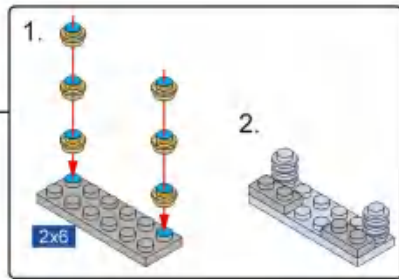

8

9

10

11

12

有星星标志的零件为金属质感零件。
Pieces marked with stars are metallic.

13

这是贴纸标识，1表示该贴纸对应实物贴纸上的1号贴纸。
This is the sticker logo, 1 means that the sticker corresponds to the physical sticker on the No. 1 sticker.

注意贴纸方向
Note the direction of the sticker

14

这是1:1零件比例尺, 可以用来比对零件长度。
Please note the scale of the part is 1:1 and can be used as a reference length.

这是旋转标识, 表示下方部件需要旋转方向。
This is the rotation mark, indicating that the lower part needs to rotate in the direction.