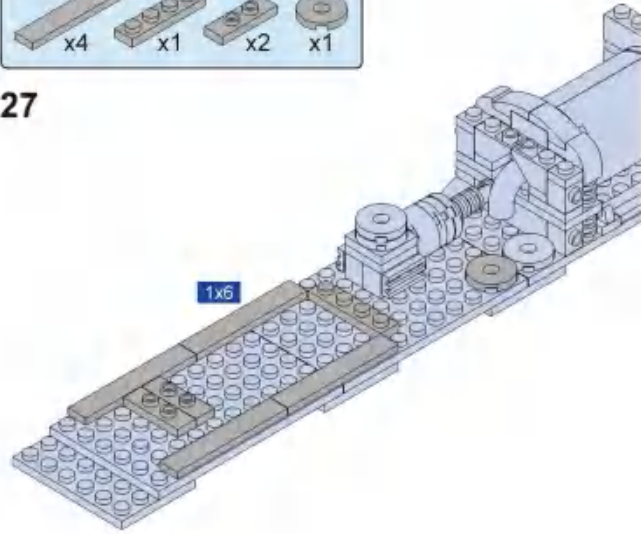

22

23

24

25

这是零件长度标识，3代表该零件长度为3个积木颗粒。
This is the length mark of the piece. 3 means that the piece is 3 studs long.

26

6

27