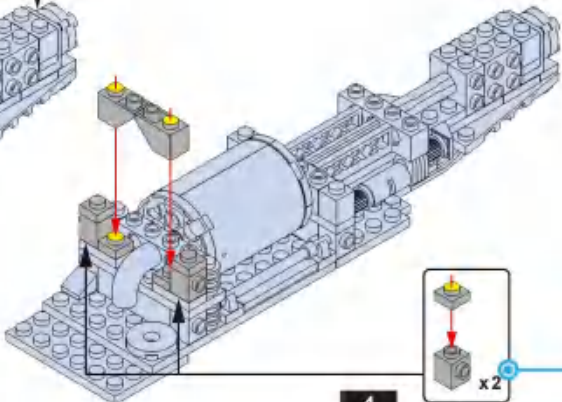

14

这是1:1零件比例尺, 可以用来比对零件长度。
Please note the scale of the part is 1:1 and can be used as a reference length.

这是旋转标识, 表示下方部件需要旋转方向。
This is the rotation mark, indicating that the lower part needs to rotate in the direction.

15

16

17

18

x2表示该模块需要拼2个。
x2 means 2 modules like this are needed.