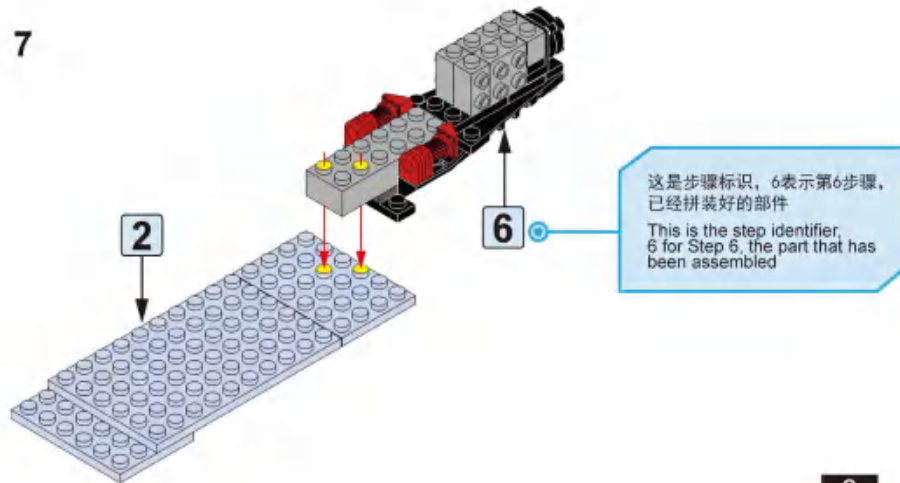

8

9

10

11

12

有星星标志的零件为金属质感零件。
Pieces marked with stars are metallic.

13

这是贴纸标识，1表示该贴纸对应实物贴纸上的1号贴纸。
This is the sticker logo, 1 means that the sticker corresponds to the physical sticker on the No. 1 sticker.

注意贴纸方向
Note the direction of the sticker

14

这是1:1零件比例尺, 可以用来比对零件长度。
Please note the scale of the part is 1:1 and can be used as a reference length.

这是旋转标识, 表示下方部件需要旋转方向。
This is the rotation mark, indicating that the lower part needs to rotate in the direction.