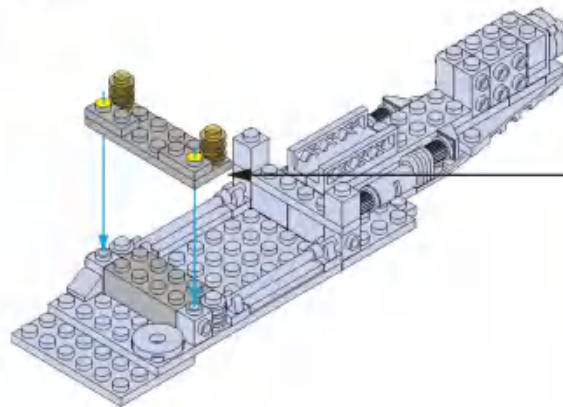

8

9

10

11

12

有星星标志的零件为金属质感零件。
Pieces marked with stars are metallic.

13

这是贴纸标识，1表示该贴纸对应实物贴纸上的1号贴纸。
This is the sticker logo, 1 means that the sticker corresponds to the physical sticker on the No. 1 sticker.

注意贴纸方向
Note the direction of the sticker

14

这是1:1零件比例尺, 可以用来比对零件长度。
Please note the scale of the part is 1:1 and can be used as a reference length.

这是旋转标识, 表示下方部件需要旋转方向。
This is the rotation mark, indicating that the lower part needs to rotate in the direction.