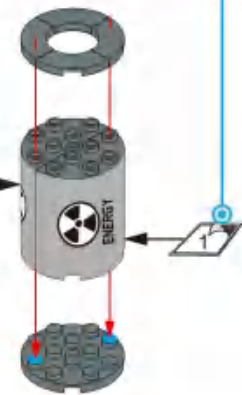

8

9

10

11

12

有星星标志的零件为金属质感零件。
Pieces marked with stars are metallic.

13

这是贴纸标识，1表示该贴纸对应实物贴纸上的1号贴纸。
This is the sticker logo, 1 means that the sticker corresponds to the physical sticker on the No. 1 sticker.

注意贴纸方向
Note the direction of the sticker

14

这是1:1零件比例尺, 可以用来比对零件长度。
Please note the scale of the part is 1:1 and can be used as a reference length.

这是旋转标识, 表示下方部件需要旋转方向。
This is the rotation mark, indicating that the lower part needs to rotate in the direction.