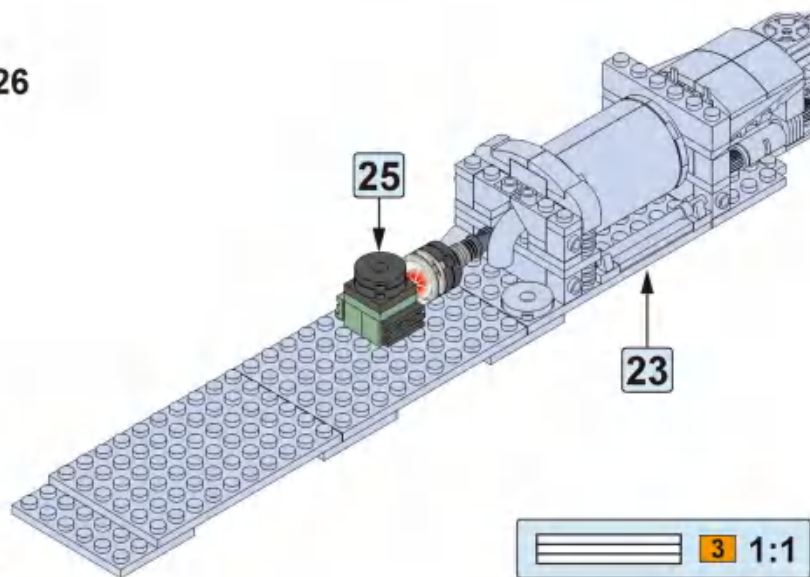

22

23

24

25

这是零件长度标识，3代表该零件长度为3个积木颗粒。
This is the length mark of the piece. 3 means that the piece is 3 studs long.

26

6

27