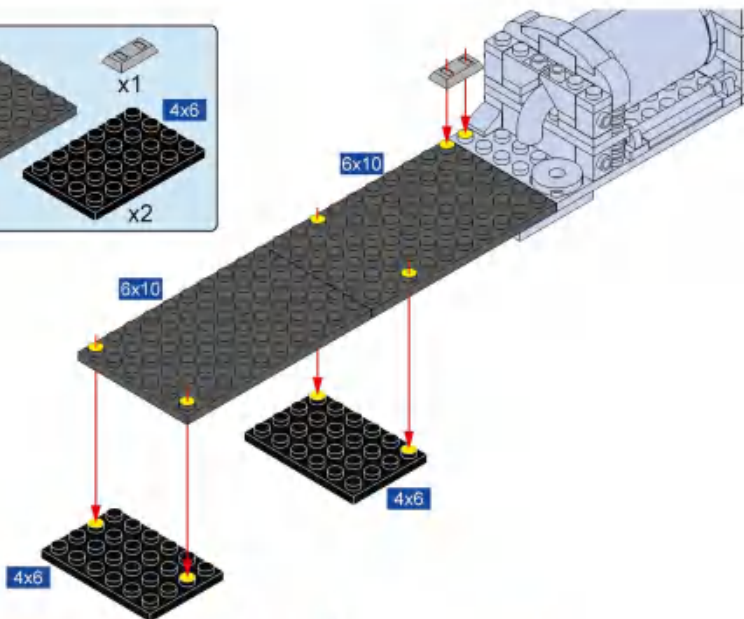

23

24

25

这是零件长度标识，3代表该零件长度为3个积木颗粒。
This is the length mark of the piece. 3 means that the piece is 3 studs long.

26

6