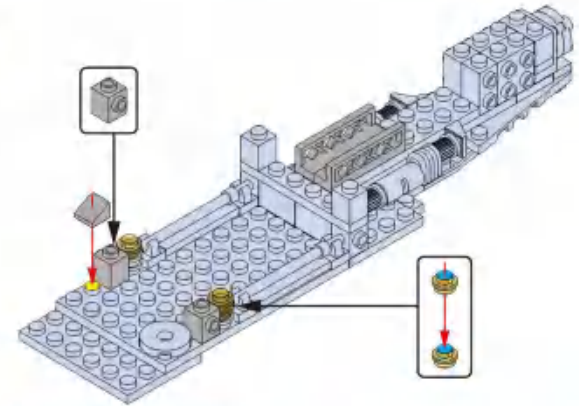

8

9

10

11

12

有星星标志的零件为金属质感零件。
Pieces marked with stars are metallic.

13

这是贴纸标识，1表示该贴纸对应实物贴纸上的1号贴纸。
This is the sticker logo, 1 means that the sticker corresponds to the physical sticker on the No. 1 sticker.

注意贴纸方向
Note the direction of the sticker

14

这是1:1零件比例尺, 可以用来比对零件长度。
Please note the scale of the part is 1:1 and can be used as a reference length.

这是旋转标识, 表示下方部件需要旋转方向。
This is the rotation mark, indicating that the lower part needs to rotate in the direction.