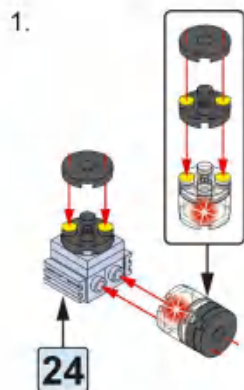

22

23

24

25

这是零件长度标识，3代表该零件长度为3个积木颗粒。
This is the length mark of the piece. 3 means that the piece is 3 studs long.

26

6

27