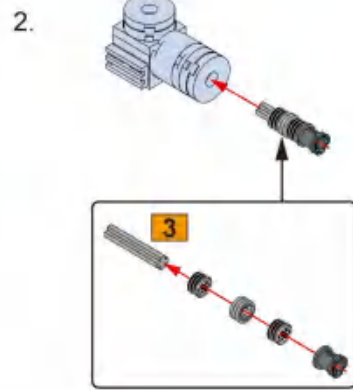

22

23

24

25

这是零件长度标识，3代表该零件长度为3个积木颗粒。
This is the length mark of the piece. 3 means that the piece is 3 studs long.

26

6

27