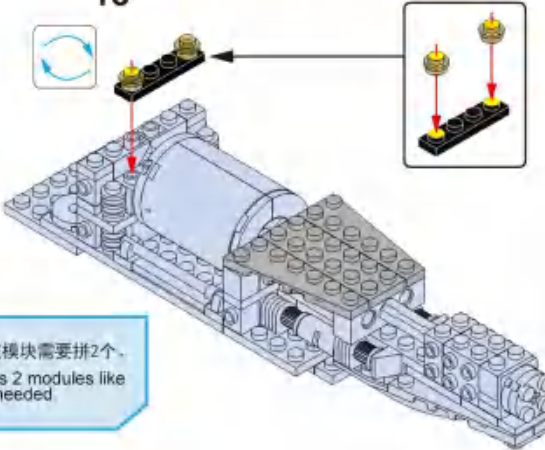

注意贴纸方向
Note the direction of the sticker

14

这是1:1零件比例尺, 可以用来比对零件长度。
Please note the scale of the part is 1:1 and can be used as a reference length.

这是旋转标识, 表示下方部件需要旋转方向。
This is the rotation mark, indicating that the lower part needs to rotate in the direction.

15

16

17

18

x2表示该模块需要拼2个。
x2 means 2 modules like this are needed.

19

20

21