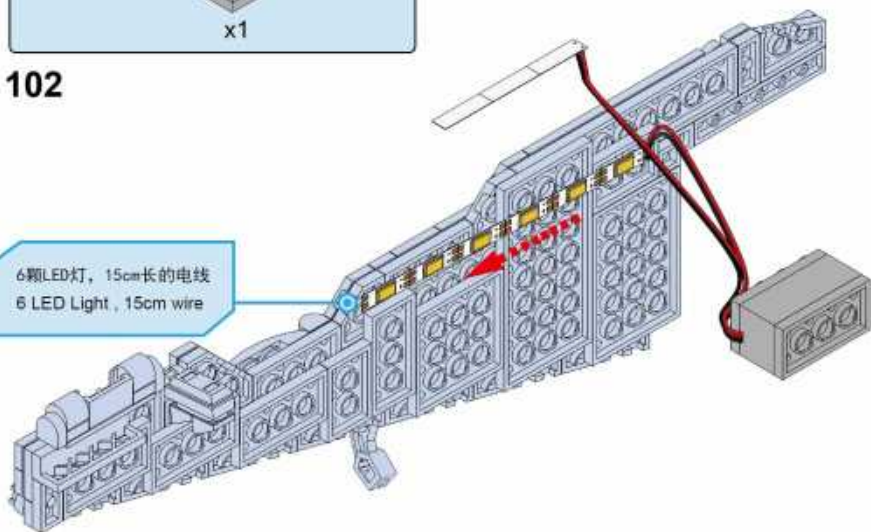

98

99

100

请注意零件的对点位置。  
Please pay attention to the fitting point of the piece.

x2

101

102

6颗LED灯, 15cm长的电线  
6 LED Light, 15cm wire