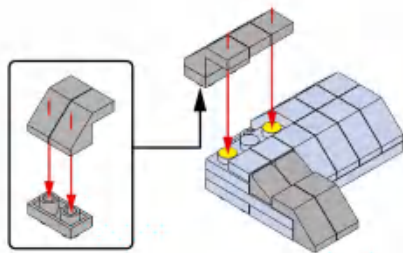

**1**

按零件表分拣零件拼装更快捷。  
It's faster to sort and assemble pieces according to the piece list.

x2      x1      x2

**2**

x2      x1      x2

通过此视图可更清晰的观察拼装位置。  
This view enables you to see the assembly position more clearly.

**3**

这是零件尺寸标识，1x8表示该零件宽度为1个积木颗粒，长度为8个积木颗粒。  
This is the size mark of the piece. 1x8 means that the piece is 1 studwide and 8 studs long.

4x8      1x8

x1      x1

**1**

**2**

4

5

6

7

8

这是步骤标识，7表示第7步骤，已经拼装好的部件  
This is the step identifier, 7 for Step 7, the part that has been assembled

7

6

9

x2表示该模块需要拼2个，  
x2 means 2 modules like this are needed.

10

13

11

12

15

14

这是旋转标识，表示下方部件需要旋转方向。  
This is the rotation mark, indicating that the lower part needs to rotate in the direction.

3