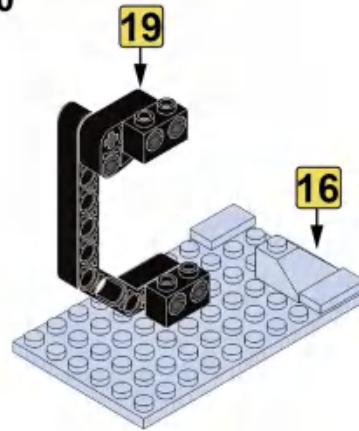

**3**

这是零件尺寸标识，1x8表示该零件宽度为1个积木颗粒，长度为8个积木颗粒。  
This is the size mark of the piece. 1x8 means that the piece is 1 studwide and 8 studs long.

4x8      1x8

x1      x1

**1**

**2**

4

5

10

13

11

12

15

14

这是旋转标识，表示下方部件需要旋转方向。  
This is the rotation mark, indicating that the lower part needs to rotate in the direction.

3

16

17

18

19

20

21

22

23