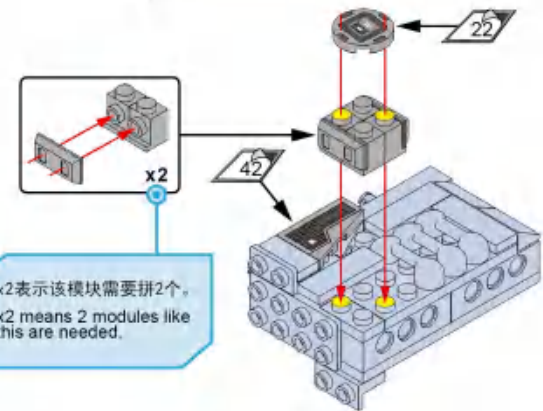

**1**

按零件表分拣零件拼装更快捷。  
It's faster to sort and assemble pieces according to the piece list.

x2      x1      x2

**2**

x2      x1      x2

通过此视图可更清晰的观察拼装位置。  
This view enables you to see the assembly position more clearly.

**3**

这是零件尺寸标识，1x8表示该零件宽度为1个积木颗粒，长度为8个积木颗粒。  
This is the size mark of the piece. 1x8 means that the piece is 1 studwide and 8 studs long.

4x8      1x8

x1      x1

**1**

**2**

4

5

6

7

8

这是步骤标识，7表示第7步骤，已经拼装好的部件  
This is the step identifier, 7 for Step 7, the part that has been assembled

7

6

9

x2表示该模块需要拼2个，  
x2 means 2 modules like this are needed.

10

13

11

12

15

14

这是旋转标识，表示下方部件需要旋转方向。  
This is the rotation mark, indicating that the lower part needs to rotate in the direction.

3