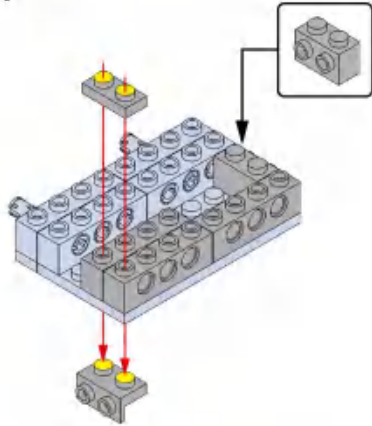

**1**

按零件表分拣零件拼装更快捷。  
It's faster to sort and assemble pieces according to the piece list.

x2      x1      x2

**2**

x2      x1      x2

通过此视图可更清晰的观察拼装位置。  
This view enables you to see the assembly position more clearly.

**3**

这是零件尺寸标识，1x8表示该零件宽度为1个积木颗粒，长度为8个积木颗粒。  
This is the size mark of the piece. 1x8 means that the piece is 1 studwide and 8 studs long.

4x8      1x8

x1      x1

**1**

**2**

4

5

6

7

8

这是步骤标识，7表示第7步骤，已经拼装好的部件  
This is the step identifier, 7 for Step 7, the part that has been assembled

7

6

9

x2表示该模块需要拼2个，  
x2 means 2 modules like this are needed.

10

13

11

12

15

14

这是旋转标识，表示下方部件需要旋转方向。  
This is the rotation mark, indicating that the lower part needs to rotate in the direction.

3