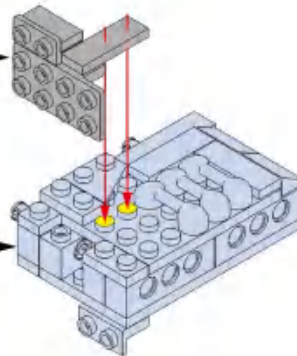

**1**

按零件表分拣零件拼装更快捷。  
It's faster to sort and assemble pieces according to the piece list.

x2      x1      x2

**2**

x2      x1      x2

通过此视图可更清晰的观察拼装位置。  
This view enables you to see the assembly position more clearly.

**3**

这是零件尺寸标识，1x8表示该零件宽度为1个积木颗粒，长度为8个积木颗粒。  
This is the size mark of the piece. 1x8 means that the piece is 1 studwide and 8 studs long.

4x8      1x8

x1      x1

**1**

**2**

4

5

6

7

8

这是步骤标识，7表示第7步骤，已经拼装好的部件  
This is the step identifier, 7 for Step 7, the part that has been assembled

7

6

9

x2表示该模块需要拼2个，  
x2 means 2 modules like this are needed.

10

13

11

12

15

14

这是旋转标识，表示下方部件需要旋转方向。  
This is the rotation mark, indicating that the lower part needs to rotate in the direction.

3