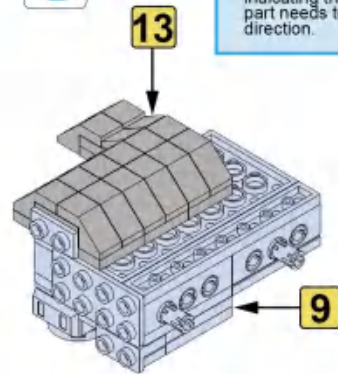

**1**

按零件表分拣零件拼装更快捷。  
It's faster to sort and assemble pieces according to the piece list.

x2      x1      x2

**2**

x2      x1      x2

通过此视图可更清晰的观察拼装位置。  
This view enables you to see the assembly position more clearly.

**3**

这是零件尺寸标识，1x8表示该零件宽度为1个积木颗粒，长度为8个积木颗粒。  
This is the size mark of the piece. 1x8 means that the piece is 1 studwide and 8 studs long.

4x8      1x8

x1      x1

**1**

**2**

4

5

6

7

8

这是步骤标识，7表示第7步骤，已经拼装好的部件  
This is the step identifier, 7 for Step 7, the part that has been assembled

7

6

9

x2表示该模块需要拼2个，  
x2 means 2 modules like this are needed.

10

13

11

12

15

14

这是旋转标识，表示下方部件需要旋转方向。  
This is the rotation mark, indicating that the lower part needs to rotate in the direction.

3