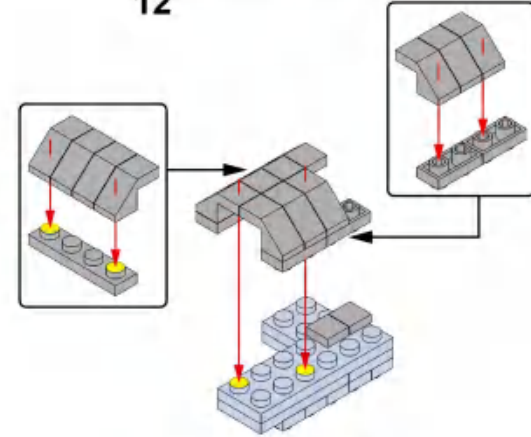

**1**

按零件表分拣零件拼装更快捷。  
It's faster to sort and assemble pieces according to the piece list.

x2      x1      x2

**2**

x2      x1      x2

通过此视图可更清晰的观察拼装位置。  
This view enables you to see the assembly position more clearly.

**3**

这是零件尺寸标识，1x8表示该零件宽度为1个积木颗粒，长度为8个积木颗粒。  
This is the size mark of the piece. 1x8 means that the piece is 1 studwide and 8 studs long.

4x8      1x8

x1      x1

**1**

**2**

4

5

6

7

8

这是步骤标识，7表示第7步骤，已经拼装好的部件  
This is the step identifier, 7 for Step 7, the part that has been assembled

7

6

9

x2表示该模块需要拼2个，  
x2 means 2 modules like this are needed.

10

13

11

12

15

14

这是旋转标识，表示下方部件需要旋转方向。  
This is the rotation mark, indicating that the lower part needs to rotate in the direction.

3