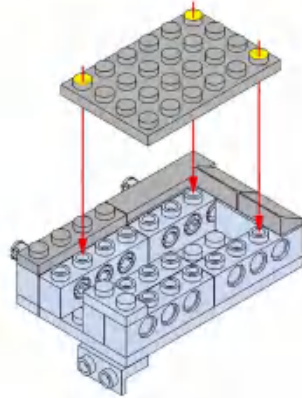

**1**

按零件表分拣零件拼装更快捷。  
It's faster to sort and assemble pieces according to the piece list.

x2      x1      x2

**2**

x2      x1      x2

通过此视图可更清晰的观察拼装位置。  
This view enables you to see the assembly position more clearly.

**3**

这是零件尺寸标识，1x8表示该零件宽度为1个积木颗粒，长度为8个积木颗粒。  
This is the size mark of the piece. 1x8 means that the piece is 1 studwide and 8 studs long.

4x8      1x8

x1      x1

**1**

**2**

4

5

6

7

8

这是步骤标识，7表示第7步骤，已经拼装好的部件  
This is the step identifier, 7 for Step 7, the part that has been assembled

7

6

9

x2表示该模块需要拼2个，  
x2 means 2 modules like this are needed.

10

13

11

12

15

14

这是旋转标识，表示下方部件需要旋转方向。  
This is the rotation mark, indicating that the lower part needs to rotate in the direction.

3