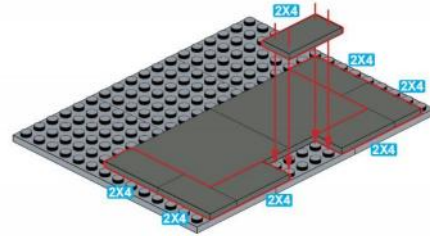

**A3**

**A4**

**A5**

**A6**

**A7**

**A8**

**A9**

**A10**

**A11**

**A12**

**A13**

**A14**

**A15**

**A16**

**A17**

**A18**

这是旋转标识，表示下方部件需要旋转方向。  
This is the rotation mark, indicating that the lower part needs to rotate in the direction.

通过此视图可更清晰的观察拼装位置噢。  
This view enables you to see the assembly position more clearly.

**A19**