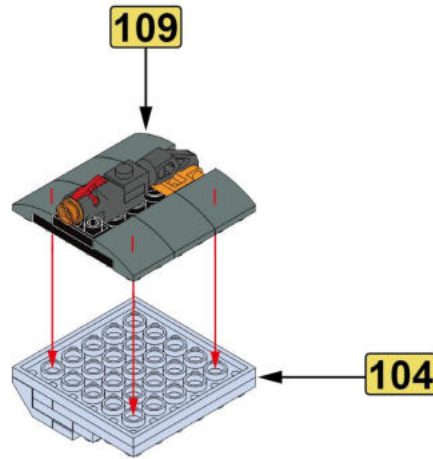

105

106

107

108

109

110

111