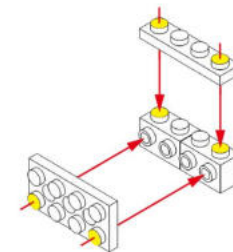

1

按零件表分拣零件拼搭更快捷。  
It's faster to sort and assemble pieces according to the piece list.

这是零件尺寸标识。4x10表示该零件宽度为4个积木颗粒，长度为10个积木颗粒。  
This is the size mark of the piece. 4x10 means that the piece is 4 studwide and 10 studs long.

2

通过此视图可更清晰的观察拼装位置噢。  
This view enables you to see the assembly position more clearly.

3

4

5

6

13

14