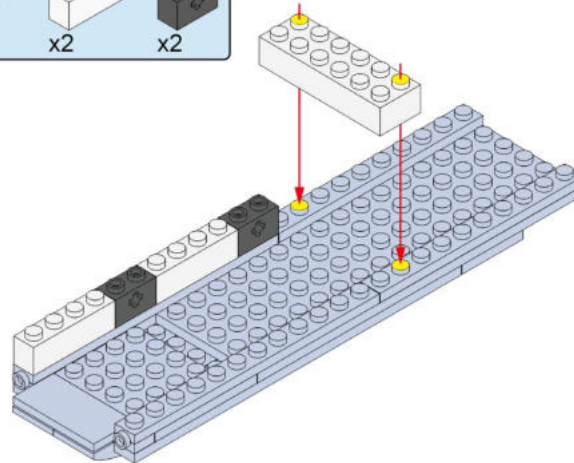

1

按零件表分拣零件拼装更快捷。  
It's faster to sort and assemble pieces according to the piece list.

这是零件尺寸标识。4x10表示该零件宽度为4个积木颗粒，长度为10个积木颗粒。  
This is the size mark of the piece. 4x10 means that the piece is 4 studwide and 10 studs long.

2

通过此视图可更清晰的观察拼装位置噢。  
This view enables you to see the assembly position more clearly.

3

4

5

6

7

8

x2

x2表示该模块需要拼2个。  
x2 means 2 modules like this are needed.

9

5

这是步骤标识, 5表示第5步骤,  
已经拼装好的部件  
This is the step identifier,  
5 for Step 5, the part that has  
been assembled

10

11

12