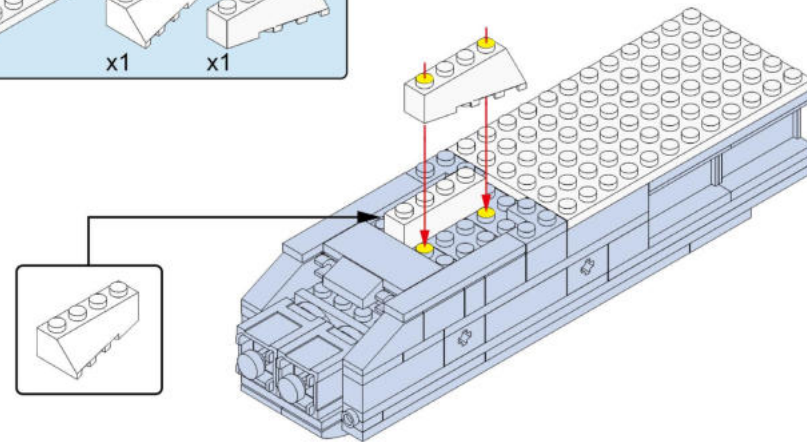

13

14

这是贴纸标识，49表示该贴纸对应实物贴纸上的49号贴纸。
This is the sticker logo, 49 means that the sticker corresponds to the physical sticker on the No. 49 sticker.

15

16