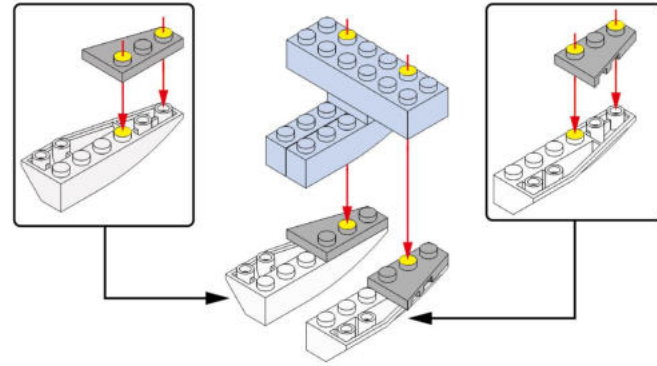

2

通过此视图可更清晰的观察拼装位置噢。  
This view enables you to see the assembly position more clearly.

3

4

5

6

13

14

这是贴纸标识，49表示该贴纸对应实物贴纸上的49号贴纸。  
This is the sticker logo, 49 means that the sticker corresponds to the physical sticker on the No. 49 sticker.

15

16

有星标质的零件为金属质感零件。  
Pieces marked with stars are metallic.

17

18

19

20

这是旋转标识，表示下方部件需要旋转方向。  
This is the rotation mark, indicating that the lower part needs to rotate in the direction.

21

22

23