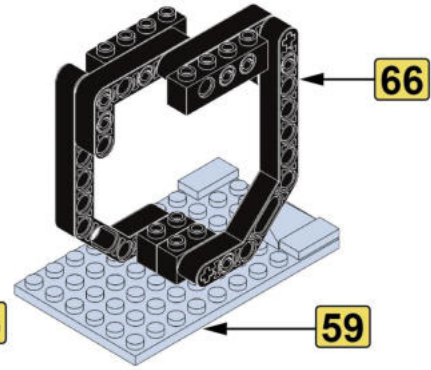

1

按零件表分拣零件拼装更快捷。  
It's faster to sort and assemble pieces according to the piece list.

这是零件尺寸标识。4x10表示该零件宽度为4个积木颗粒，长度为10个积木颗粒。  
This is the size mark of the piece. 4x10 means that the piece is 4 studwide and 10 studs long.

52

53

54

55

56

57

58

59

60

61

62

63

64

65

66

67