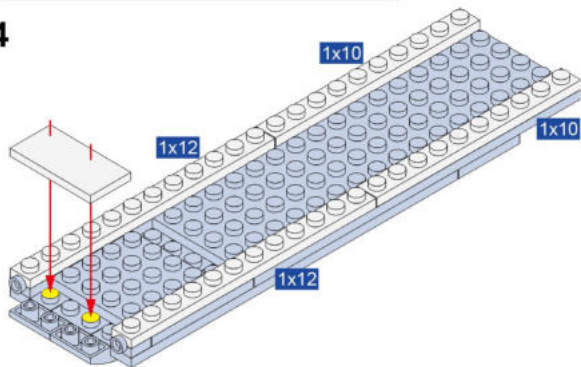

1

按零件表分拣零件拼装更快捷。  
It's faster to sort and assemble pieces according to the piece list.

这是零件尺寸标识。4x10表示该零件宽度为4个积木颗粒，长度为10个积木颗粒。  
This is the size mark of the piece. 4x10 means that the piece is 4 studwide and 10 studs long.

1

按零件表分拣零件拼搭更快捷。  
It's faster to sort and assemble pieces according to the piece list.

这是零件尺寸标识。4x10表示该零件宽度为4个积木颗粒，长度为10个积木颗粒。  
This is the size mark of the piece. 4x10 means that the piece is 4 studwide and 10 studs long.

2

通过此视图可更清晰的观察拼装位置噢。  
This view enables you to see the assembly position more clearly.

3

4

5

6

13

14