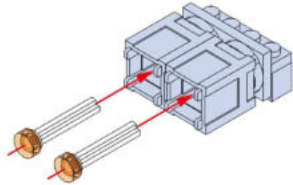

1

按零件表分拣零件拼装更快捷。  
It's faster to sort and assemble pieces according to the piece list.

这是零件尺寸标识。4x10表示该零件宽度为4个积木颗粒，长度为10个积木颗粒。  
This is the size mark of the piece. 4x10 means that the piece is 4 studwide and 10 studs long.

2

通过此视图可更清晰的观察拼装位置噢。  
This view enables you to see the assembly position more clearly.

3

4

5

6

7

8

x2

x2表示该模块需要拼2个。  
x2 means 2 modules like this are needed.

9

5

这是步骤标识, 5表示第5步骤,  
已经拼装好的部件  
This is the step identifier,  
5 for Step 5, the part that has  
been assembled

10

11

12