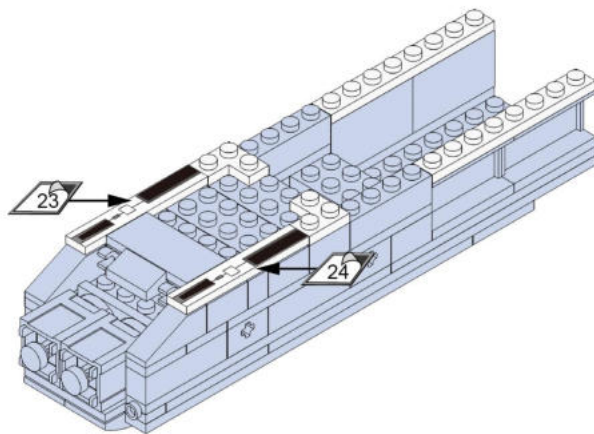

13

14

这是贴纸标识，49表示该贴纸对应实物贴纸上的49号贴纸。
This is the sticker logo, 49 means that the sticker corresponds to the physical sticker on the No. 49 sticker.

15

16