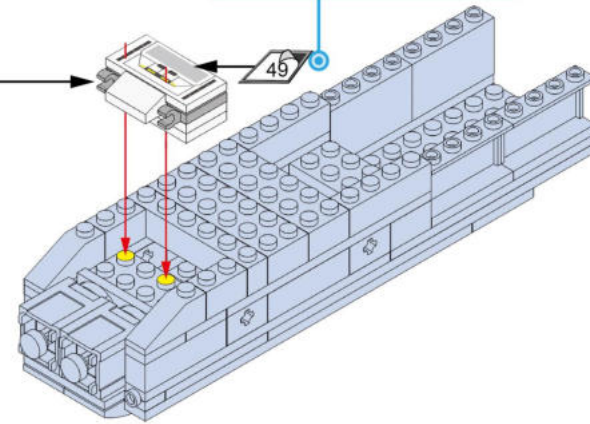

这是贴纸标识，49表示该贴纸对应实物贴纸上的49号贴纸。
This is the sticker logo, 49 means that the sticker corresponds to the physical sticker on the No. 49 sticker.