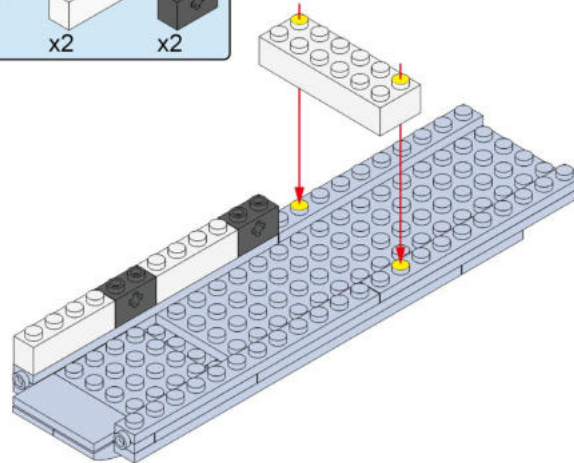

1

按零件表分拣零件拼搭更快捷。  
It's faster to sort and assemble pieces according to the piece list.

这是零件尺寸标识。4x10表示该零件宽度为4个积木颗粒，长度为10个积木颗粒。  
This is the size mark of the piece. 4x10 means that the piece is 4 studwide and 10 studs long.

2

通过此视图可更清晰的观察拼装位置噢。  
This view enables you to see the assembly position more clearly.

3

4

5

6

13

14