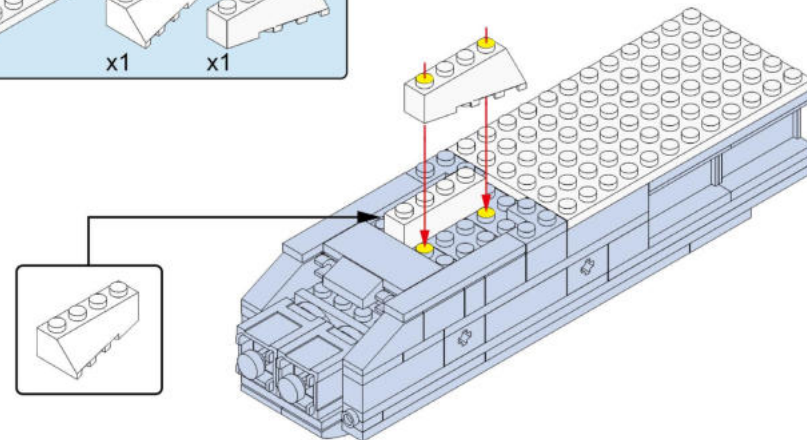

13

14

这是贴纸标识，49表示该贴纸对应实物贴纸上的49号贴纸。
This is the sticker logo, 49 means that the sticker corresponds to the physical sticker on the No. 49 sticker.

15

16