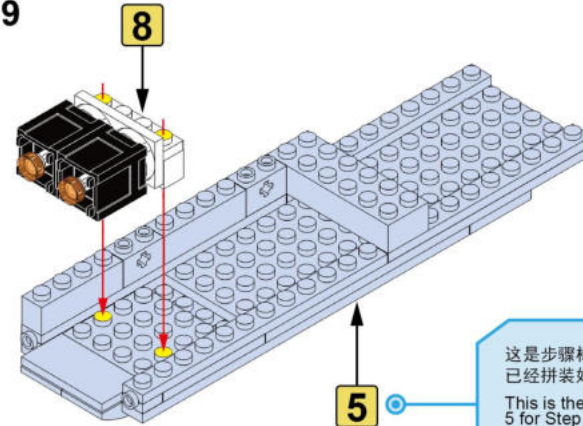

1

按零件表分拣零件拼装更快捷。  
It's faster to sort and assemble pieces according to the piece list.

这是零件尺寸标识。4x10表示该零件宽度为4个积木颗粒，长度为10个积木颗粒。  
This is the size mark of the piece. 4x10 means that the piece is 4 studwide and 10 studs long.

2

通过此视图可更清晰的观察拼装位置噢。  
This view enables you to see the assembly position more clearly.

3

4

5

6

7

8

x2

x2表示该模块需要拼2个。  
x2 means 2 modules like this are needed.

9

5

这是步骤标识, 5表示第5步骤,  
已经拼装好的部件  
This is the step identifier,  
5 for Step 5, the part that has  
been assembled

10

11

12