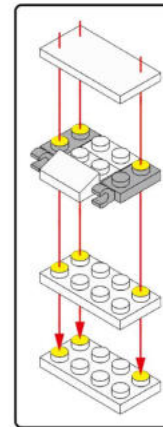

13

14

这是贴纸标识，49表示该贴纸对应实物贴纸上的49号贴纸。
This is the sticker logo, 49 means that the sticker corresponds to the physical sticker on the No. 49 sticker.

15

16