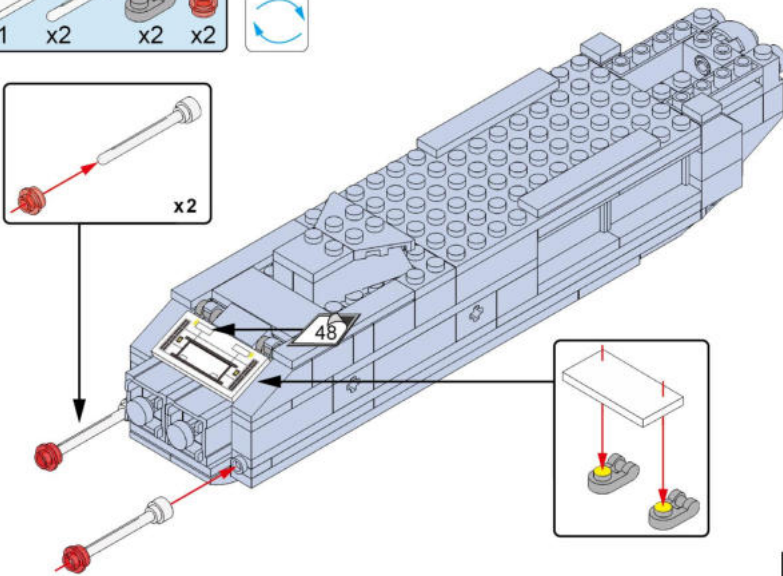

17

18

19

20

这是旋转标识，表示下方部件需要旋转方向。  
This is the rotation mark, indicating that the lower part needs to rotate in the direction.

21

22

23

24

25

17

24

通过此视图可更清晰的观察拼装位置噢。  
This view enables you to see the assembly position more clearly.

26

27

6