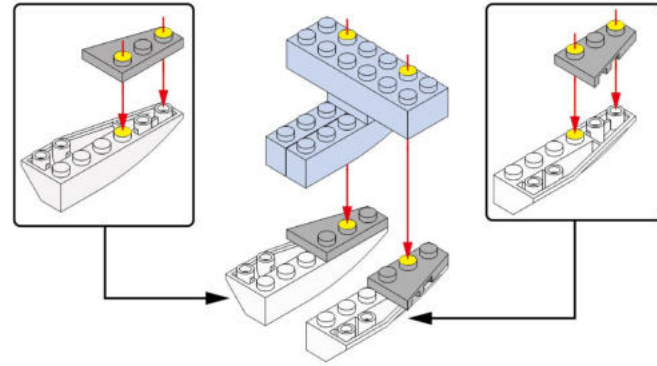

1

按零件表分拣零件拼装更快捷。  
It's faster to sort and assemble pieces according to the piece list.

这是零件尺寸标识。4x10表示该零件宽度为4个积木颗粒，长度为10个积木颗粒。  
This is the size mark of the piece. 4x10 means that the piece is 4 studwide and 10 studs long.

x2

x2表示该模块需要拼2个。  
x2 means 2 modules like this are needed.

9

5

这是步骤标识, 5表示第5步骤,  
已经拼装好的部件  
This is the step identifier,  
5 for Step 5, the part that has  
been assembled

10

11

12

13

14

这是贴纸标识，49表示该贴纸对应实物贴纸上的49号贴纸。  
This is the sticker logo, 49 means that the sticker corresponds to the physical sticker on the No. 49 sticker.

15

16

有星标质的零件为金属质感零件。  
Pieces marked with stars are metallic.

17

18

19

20

这是旋转标识，表示下方部件需要旋转方向。  
This is the rotation mark, indicating that the lower part needs to rotate in the direction.

21

22

23