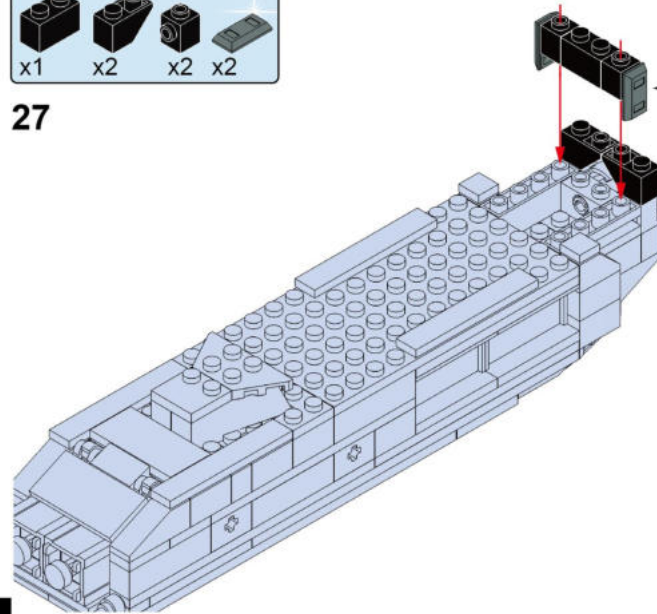

17

18

19

20

这是旋转标识，表示下方部件需要旋转方向。  
This is the rotation mark, indicating that the lower part needs to rotate in the direction.

21

22

23

24

25

17

24

通过此视图可更清晰的观察拼装位置噢。  
This view enables you to see the assembly position more clearly.

26

27

6