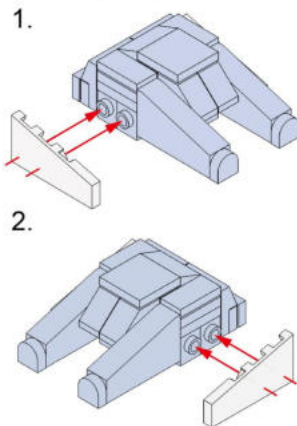

1

按零件表分拣零件拼装更快捷。  
It's faster to sort and assemble pieces according to the piece list.

这是零件尺寸标识。4x10表示该零件宽度为4个积木颗粒，长度为10个积木颗粒。  
This is the size mark of the piece. 4x10 means that the piece is 4 studwide and 10 studs long.

51

52

53

54

55

56

57

58