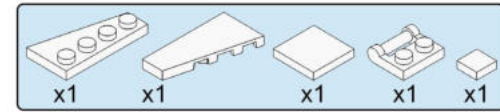

122

123

124

125

126

26

127