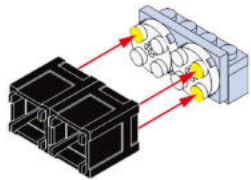

1

按零件表分拣零件拼装更快捷。  
It's faster to sort and assemble pieces according to the piece list.

这是零件尺寸标识。4x10表示该零件宽度为4个积木颗粒，长度为10个积木颗粒。  
This is the size mark of the piece. 4x10 means that the piece is 4 studwide and 10 studs long.

2

通过此视图可更清晰的观察拼装位置噢。  
This view enables you to see the assembly position more clearly.

3

4

5

6

7

8

x2

x2表示该模块需要拼2个。  
x2 means 2 modules like this are needed.

9

5

这是步骤标识, 5表示第5步骤,  
已经拼装好的部件  
This is the step identifier,  
5 for Step 5, the part that has  
been assembled

10

11

12