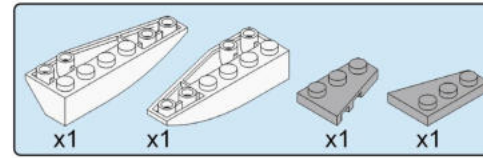

1

按零件表分拣零件拼装更快捷。  
It's faster to sort and assemble pieces according to the piece list.

这是零件尺寸标识。4x10表示该零件宽度为4个积木颗粒，长度为10个积木颗粒。  
This is the size mark of the piece. 4x10 means that the piece is 4 studwide and 10 studs long.

x2

x2表示该模块需要拼2个。  
x2 means 2 modules like this are needed.

9

5

这是步骤标识, 5表示第5步骤,  
已经拼装好的部件  
This is the step identifier,  
5 for Step 5, the part that has  
been assembled

10

11

12

13

14

这是贴纸标识，49表示该贴纸对应实物贴纸上的49号贴纸。  
This is the sticker logo, 49 means that the sticker corresponds to the physical sticker on the No. 49 sticker.

15

16

有星标质的零件为金属质感零件。  
Pieces marked with stars are metallic.

17

18

19

20

这是旋转标识，表示下方部件需要旋转方向。  
This is the rotation mark, indicating that the lower part needs to rotate in the direction.

21

22

23