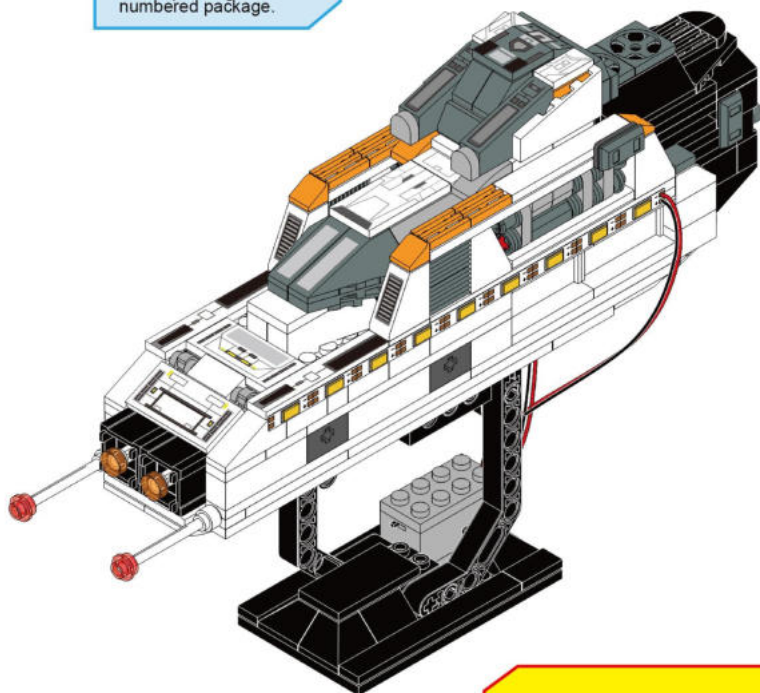

使用对应编号包内的零件才能拼出图中模块。

Please build the module in the picture only with pieces inside the corresponding numbered package.

该套产品可以按步骤拼装。  
如：1号配件包拼装完成后，再拆2号配件包进行拼装，依次拼装，直至拼装完成

This set of products can be assembled step by step. For example, after the No. 1 accessory package has been assembled, open the No. 2 accessory package. All right, put it together, put it together in turn, until it's finished.

1

按零件表分拣零件拼装更快捷。  
It's faster to sort and assemble pieces according to the piece list.

这是零件尺寸标识。4x10表示该零件宽度为4个积木颗粒，长度为10个积木颗粒。  
This is the size mark of the piece. 4x10 means that the piece is 4 studwide and 10 studs long.