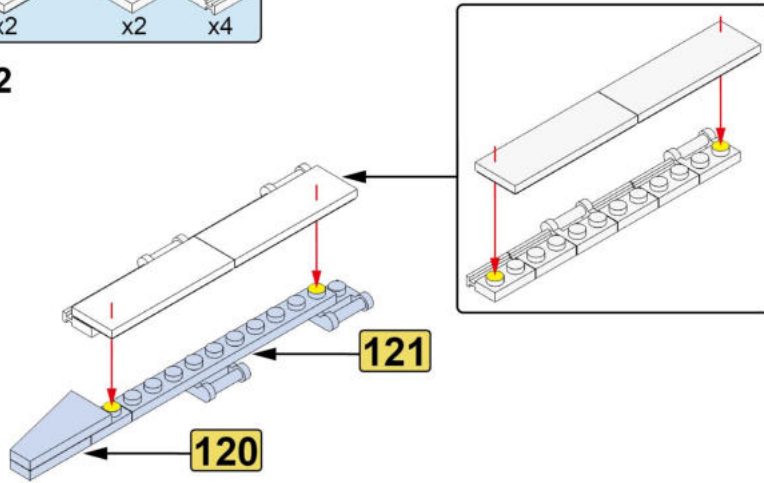

122

123

124

125

126

26

127