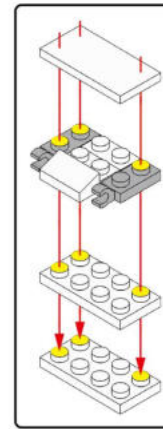

1

按零件表分拣零件拼搭更快捷。  
It's faster to sort and assemble pieces according to the piece list.

这是零件尺寸标识。4x10表示该零件宽度为4个积木颗粒，长度为10个积木颗粒。  
This is the size mark of the piece. 4x10 means that the piece is 4 studwide and 10 studs long.

2

通过此视图可更清晰的观察拼装位置噢。  
This view enables you to see the assembly position more clearly.

3

4

5

6

13

14

17

18

19

20

这是旋转标识，表示下方部件需要旋转方向。  
This is the rotation mark, indicating that the lower part needs to rotate in the direction.

21

22

23