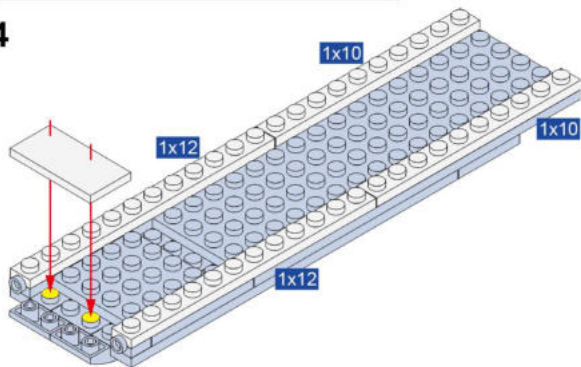

1

按零件表分拣零件拼装更快捷。  
It's faster to sort and assemble pieces according to the piece list.

这是零件尺寸标识。4x10表示该零件宽度为4个积木颗粒，长度为10个积木颗粒。  
This is the size mark of the piece. 4x10 means that the piece is 4 studwide and 10 studs long.

2

通过此视图可更清晰的观察拼装位置噢。  
This view enables you to see the assembly position more clearly.

3

4

5

6

7

8

x2

x2表示该模块需要拼2个。  
x2 means 2 modules like this are needed.

9

5

这是步骤标识, 5表示第5步骤,  
已经拼装好的部件  
This is the step identifier,  
5 for Step 5, the part that has  
been assembled

10

11

12