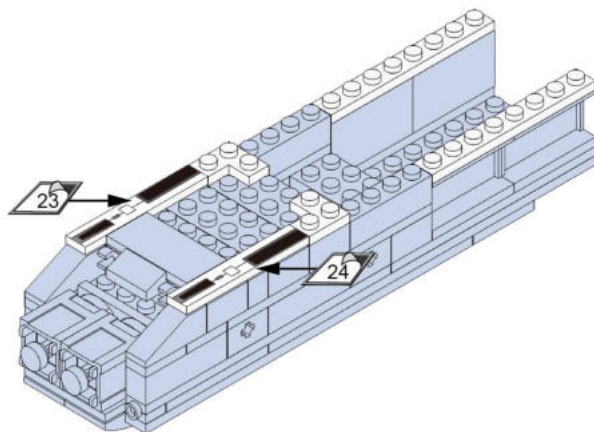

1

按零件表分拣零件拼装更快捷。  
It's faster to sort and assemble pieces according to the piece list.

这是零件尺寸标识。4x10表示该零件宽度为4个积木颗粒，长度为10个积木颗粒。  
This is the size mark of the piece. 4x10 means that the piece is 4 studwide and 10 studs long.

x2

x2表示该模块需要拼2个。  
x2 means 2 modules like this are needed.

9

5

这是步骤标识, 5表示第5步骤,  
已经拼装好的部件  
This is the step identifier,  
5 for Step 5, the part that has  
been assembled

10

11

12

13

14

这是贴纸标识，49表示该贴纸对应实物贴纸上的49号贴纸。  
This is the sticker logo, 49 means that the sticker corresponds to the physical sticker on the No. 49 sticker.

15

16

有星标质的零件为金属质感零件。  
Pieces marked with stars are metallic.