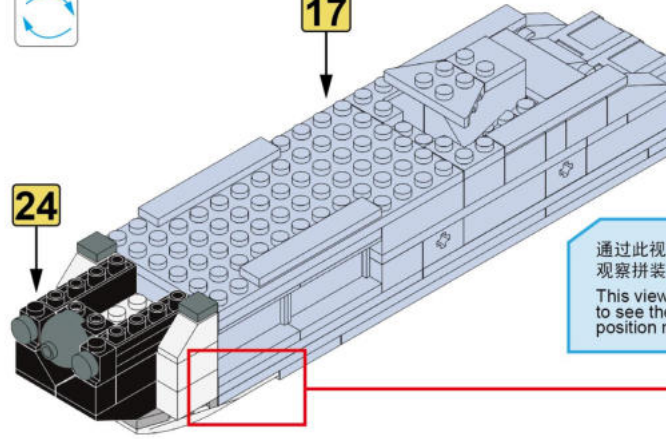

1

按零件表分拣零件拼装更快捷。  
It's faster to sort and assemble pieces according to the piece list.

这是零件尺寸标识。4x10表示该零件宽度为4个积木颗粒，长度为10个积木颗粒。  
This is the size mark of the piece. 4x10 means that the piece is 4 studwide and 10 studs long.

17

18

19

20

这是旋转标识，表示下方部件需要旋转方向。  
This is the rotation mark, indicating that the lower part needs to rotate in the direction.

21

22

23

24

25

17

24

通过此视图可更清晰的观察拼装位置噢。  
This view enables you to see the assembly position more clearly.

26

27

6